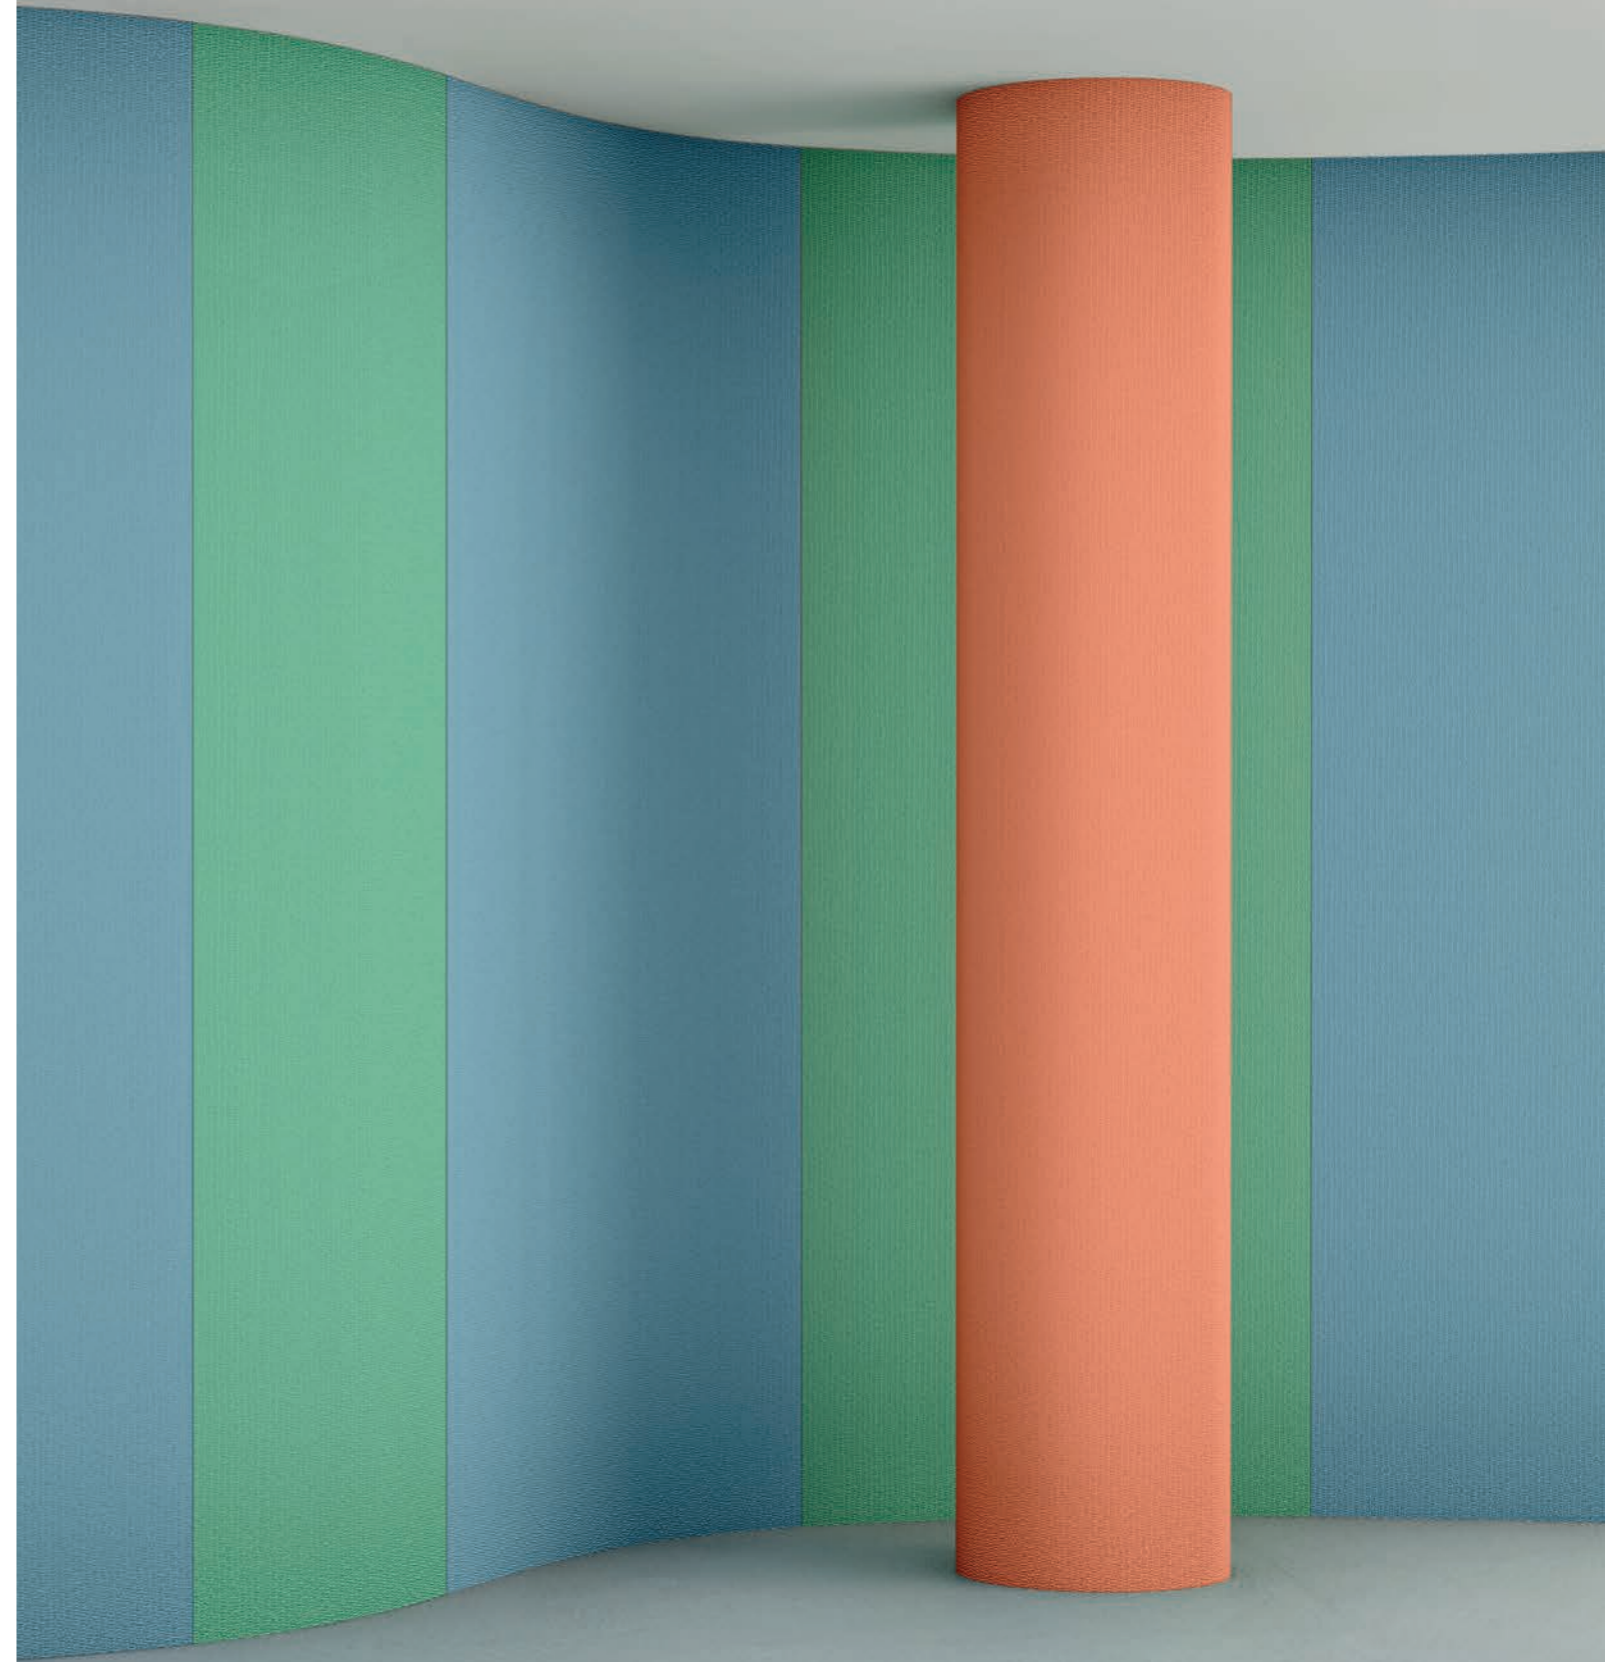

Snowcurtains - acoustic drapery
Snowcustom - acoustic wall panel

Fiber 6
609

Fiber 6
606

Fiber 7
700

Snowcustom - acoustic ceiling panel
Snowcurtains - acoustic drapery

Fiber 3
322

Fiber 3
320

Fiber 3
319