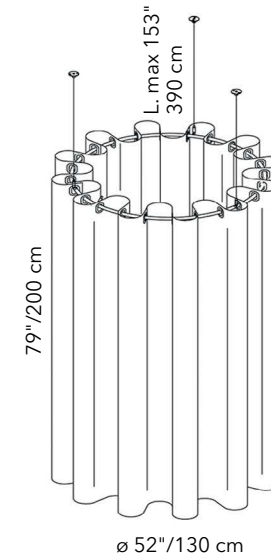

CLASP RING 3 POINT CEILING CONNECTION KIT FIBER 3 MELANGE

Fabric is removable and washable.

Call your representative for stock levels and availability.

Kit includes	03 Ceiling plates
	03 Steel cables
	03 Hangings to the frame
	01 Sound absorbing element

Color	Part No	Part No	Part No	Part No
300 Gray Ice	40041065	40041070	40041081	40041085
305 Azure	40041066	40041072	40041082	40041086
309 Gray Green	40041068	40041074	40041084	40041088

For larger swatches & full color options, please refer to pages 277–280.