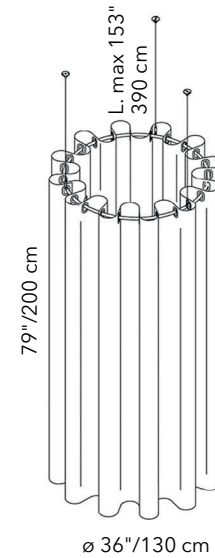

## Fiber 3 Melange

Color	Part No	Part No
300 Gray Ice	40041061	40041076
305 Azure	40041060	40041077
309 Gray Green	40041063	40041079

For larger swatches & full color options, please refer to pages 277–280.

Color	Part No	Part No	Part No	Part No
 300 Gray Ice	40041065	40041070	40041081	40041085
 305 Azure	40041066	40041072	40041082	40041086
 309 Gray Green	40041068	40041074	40041084	40041088

For larger swatches & full color options, please refer to pages 277–280.