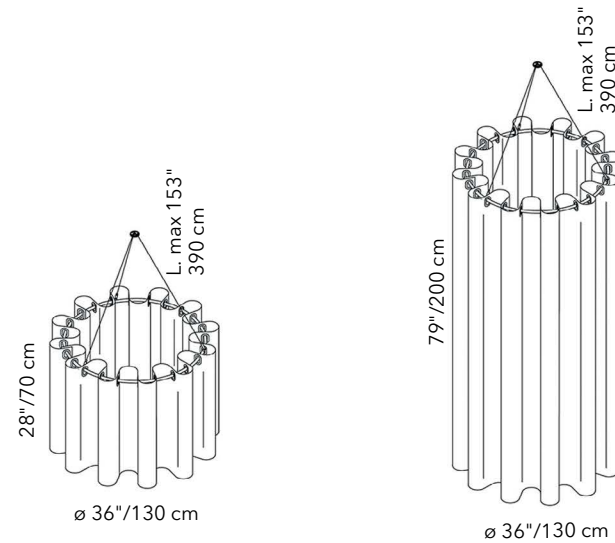

CLASP RING SINGLE POINT CEILING CONNECTION KIT

Fabric is removable and washable.

Call your representative for stock levels and availability.

Kit includes	01 Ceiling plates
	03 Steel cables
	03 Hangings to the frame
	01 Sound absorbing element

Fiber 3 Melange

Color	Part No	Part No
300 Gray Ice	40041061	40041076
305 Azure	40041060	40041077
309 Gray Green	40041063	40041079

For larger swatches & full color options, please refer to pages 277–280.