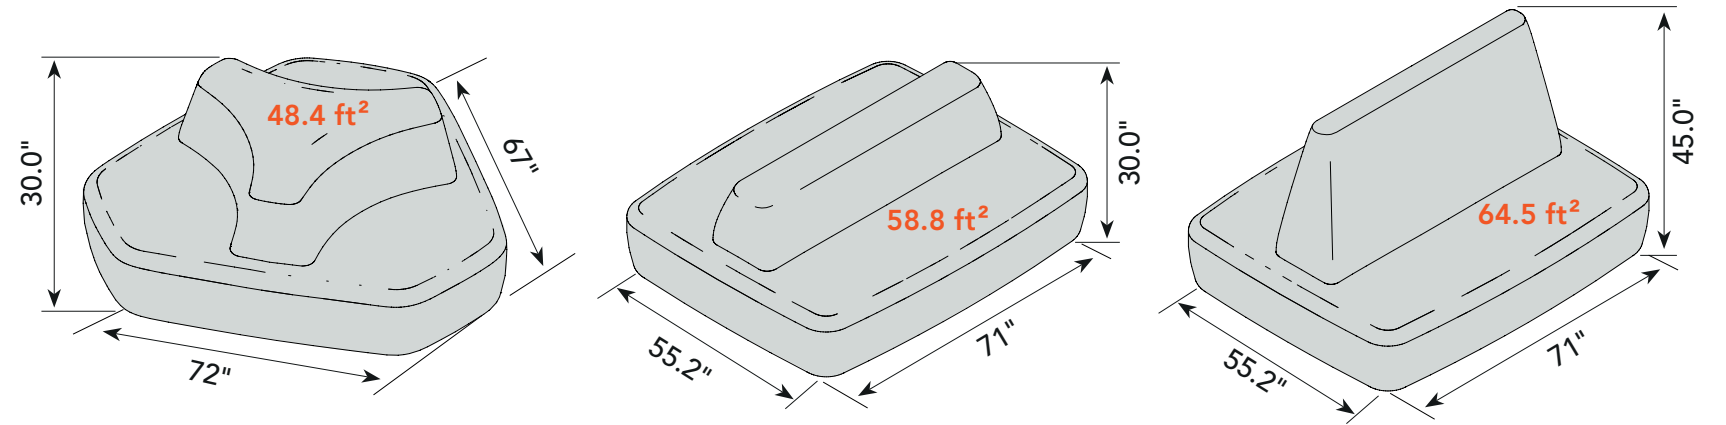

BOTANICA

PRODUCT SIZE CHART

PERLINE

CLASP RING

DIESIS/DIESIS CEILING

Note:
Clasp Divider, Diesis and Diesis Ceiling have a wavy fiber arrangement. Square footage measurements are based on fiber laid flat.

TRI BU

CLIMBING

PRODUCT SIZE CHART

INTEGRAL

DUNES 10.0 ft²

SURF

MILANO

DISC

INDUSTRIAL

PRODUCT SIZE CHART

CILINDRO

NAPWORK

SNOWKING

SNOWPOUF

FULCRO

PRODUCT SIZE CHART

VOLUMI