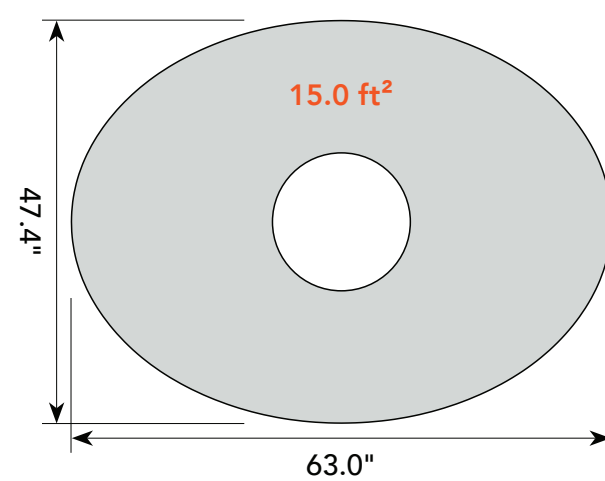

PRODUCT SIZE CHART

CORNER, MINIMAL, SNOWFRONT, SNOWFIX, SNOWFIX EASY, SNOWMAGNET EASY & TRA LIGHT

Note: This size is also available for Baffle

BAFFLE, BAFFLE DIRECT, SNOWMAGNET EASY, SNOWFIX & SNOWFIX EASY

TOTAL SMALL PAIR: 4.8 ft² TOTAL LARGE PAIR: 9.7 ft²

BOW

FLAP

FLAP GRANDE

FLAP WINGS

GIOTTO

GIOTTO OVAL

TL

BOTANICA

PRODUCT SIZE CHART

PERLINE

CLASP RING

DIESIS/DIESIS CEILING

Note:
Clasp Divider, Diesis and Diesis Ceiling have a wavy fiber arrangement. Square footage measurements are based on fiber laid flat.

TRI BU

CLIMBING

PRODUCT SIZE CHART

INTEGRAL

DUNES 10.0 ft²

SURF

MILANO

DISC

INDUSTRIAL