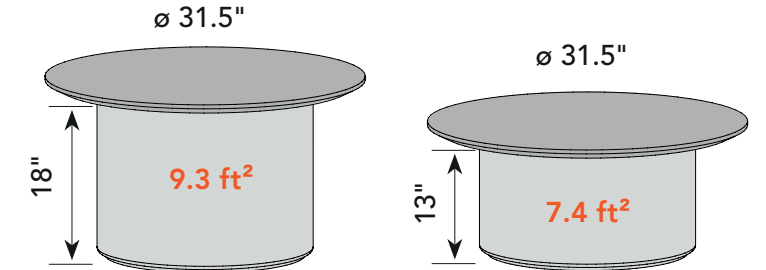

CLIMBING

PRODUCT SIZE CHART

INTEGRAL

DUNES 10.0 ft²

SURF

MILANO

DISC

INDUSTRIAL

PRODUCT SIZE CHART

CILINDRO

NAPWORK

SNOWKING

SNOWPOUF

FULCRO

PRODUCT SIZE CHART

VOLUMI