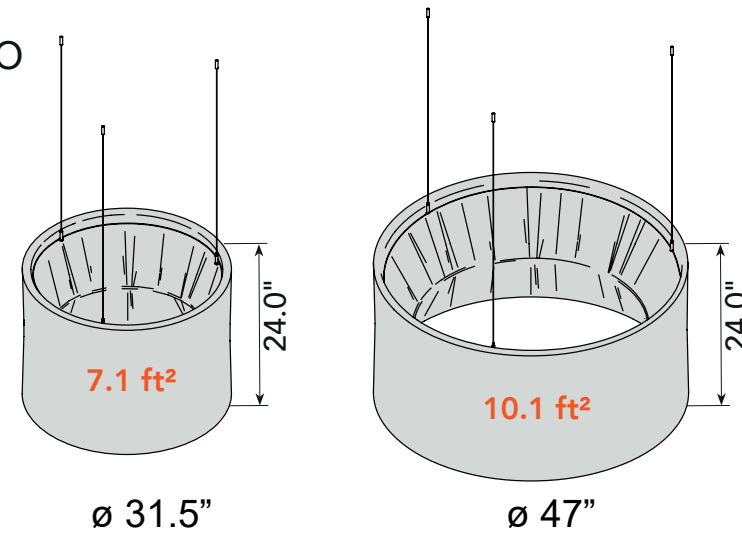

PRODUCT SIZE CHART

CORNER, MINIMAL, SNOWFRONT, SNOWFIX, SNOWFIX EASY, SNOWMAGNET EASY & TRA LIGHT

Note: This size is also available for Baffle

BAFFLE, BAFFLE DIRECT, SNOWMAGNET EASY, SNOWFIX & SNOWFIX EASY

BOTANICA

PRODUCT SIZE CHART

PERLINE

CLASP RING

DIESIS/DIESIS CEILING

Note:
Clasp Divider, Diesis and Diesis Ceiling have a wavy fiber arrangement. Square footage measurements are based on fiber laid flat.

TRI BU

CLIMBING

PRODUCT SIZE CHART

INTEGRAL

DUNES 10.0 ft²

SURF

MILANO

DISC

INDUSTRIAL

PRODUCT SIZE CHART

CILINDRO

NAPWORK

SNOWKING

SNOWPOUF

FULCRO

PRODUCT SIZE CHART

VOLUMI