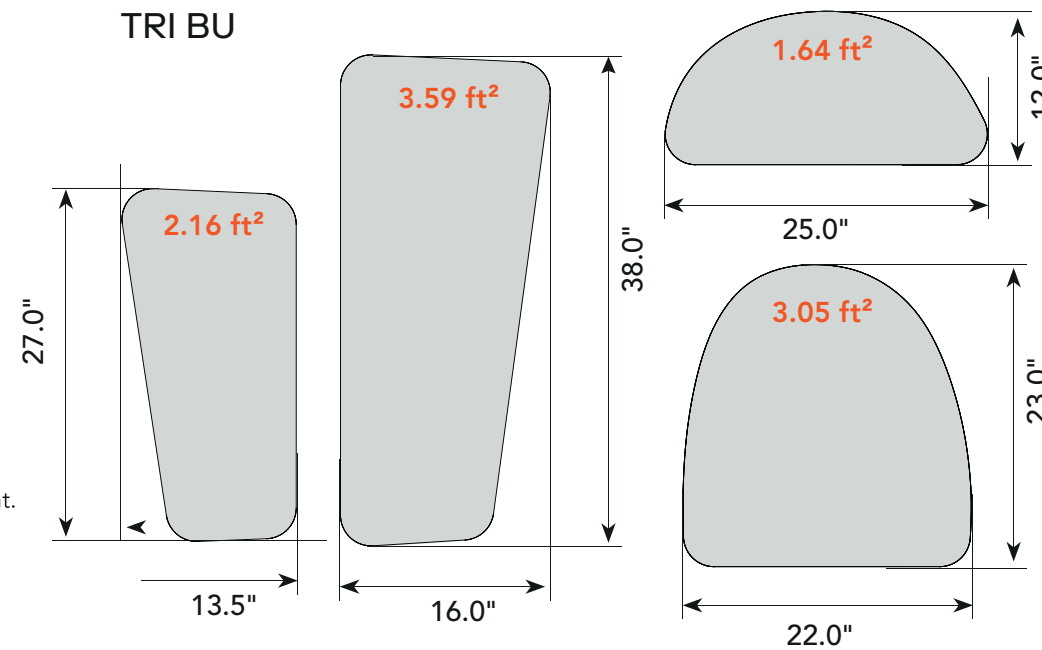

PRODUCT SIZE CHART

CORNER, MINIMAL, SNOWFRONT, SNOWFIX, SNOWFIX EASY, SNOWMAGNET EASY & TRA LIGHT

Note: This size is also available for Baffle

BAFFLE, BAFFLE DIRECT, SNOWMAGNET EASY, SNOWFIX & SNOWFIX EASY

TOTAL SMALL PAIR: 4.8 ft² TOTAL LARGE PAIR: 9.7 ft²

BOW

FLAP

FLAP GRANDE

FLAP WINGS

GIOTTO

GIOTTO OVAL

TL

BOTANICA

PRODUCT SIZE CHART

PERLINE

CLASP RING

DIESIS/DIESIS CEILING

Note:
Clasp Divider, Diesis and Diesis Ceiling have a wavy fiber arrangement. Square footage measurements are based on fiber laid flat.

TRI BU

CLIMBING

PRODUCT SIZE CHART

INTEGRAL

DUNES 10.0 ft²

SURF

MILANO

DISC

INDUSTRIAL