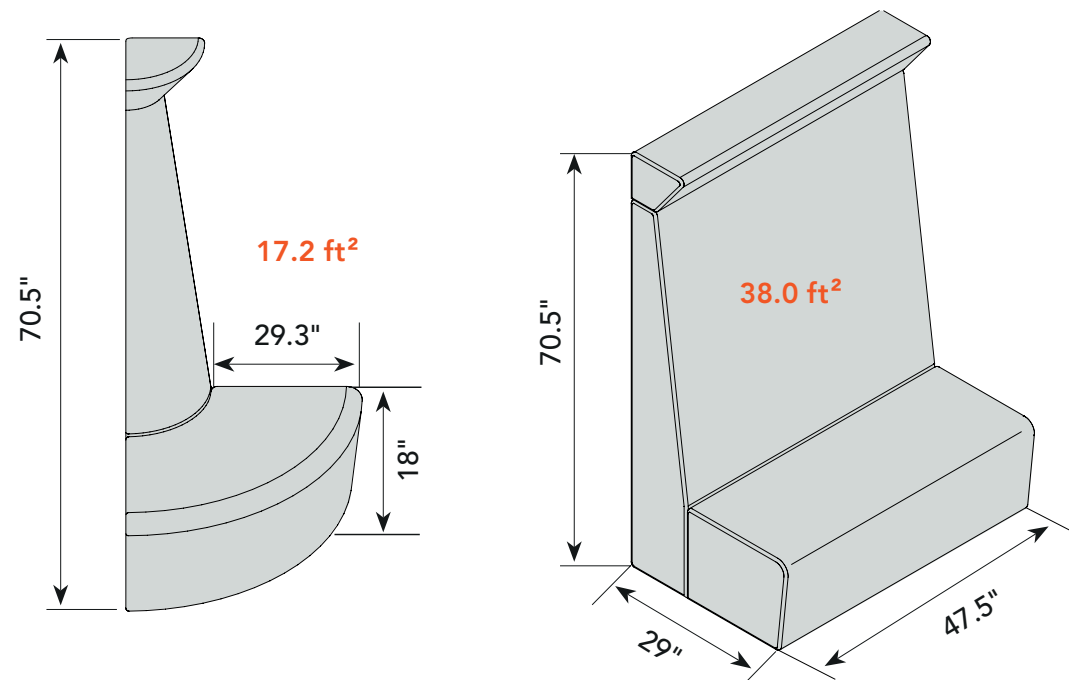

CLIMBING

PRODUCT SIZE CHART

INTEGRAL

DUNES 10.0 ft²

SURF

MILANO

DISC

INDUSTRIAL

PRODUCT SIZE CHART

CILINDRO

NAPWORK

SNOWKING

SNOWPOUF

FULCRO

PRODUCT SIZE CHART

VOLUMI