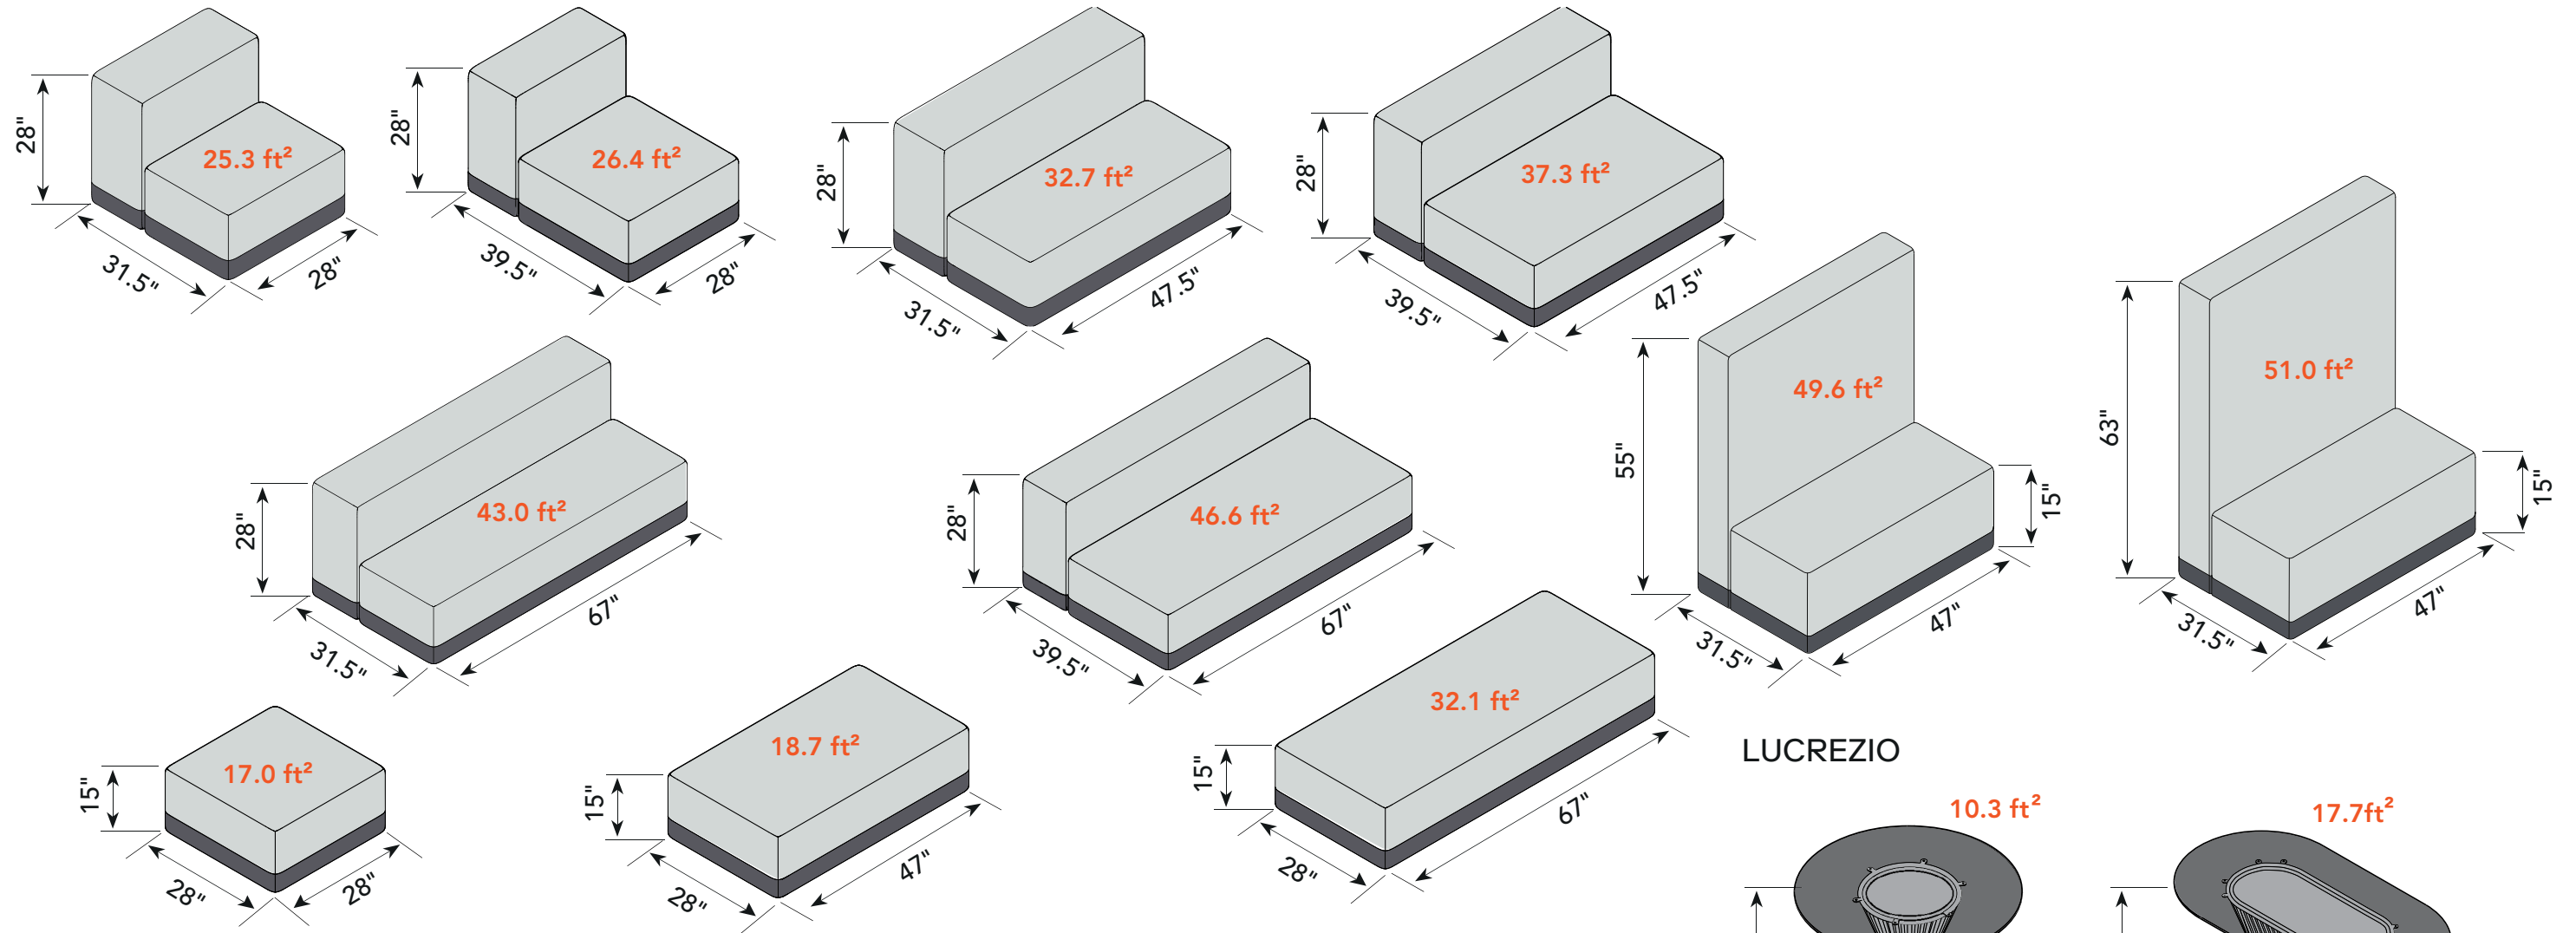

CLIMBING

PRODUCT SIZE CHART

INTEGRAL

DUNES 10.0 ft²

SURF

MILANO

DISC

INDUSTRIAL

PRODUCT SIZE CHART

CILINDRO

NAPWORK

SNOWKING

SNOWPOUF

FULCRO

PRODUCT SIZE CHART

VOLUMI