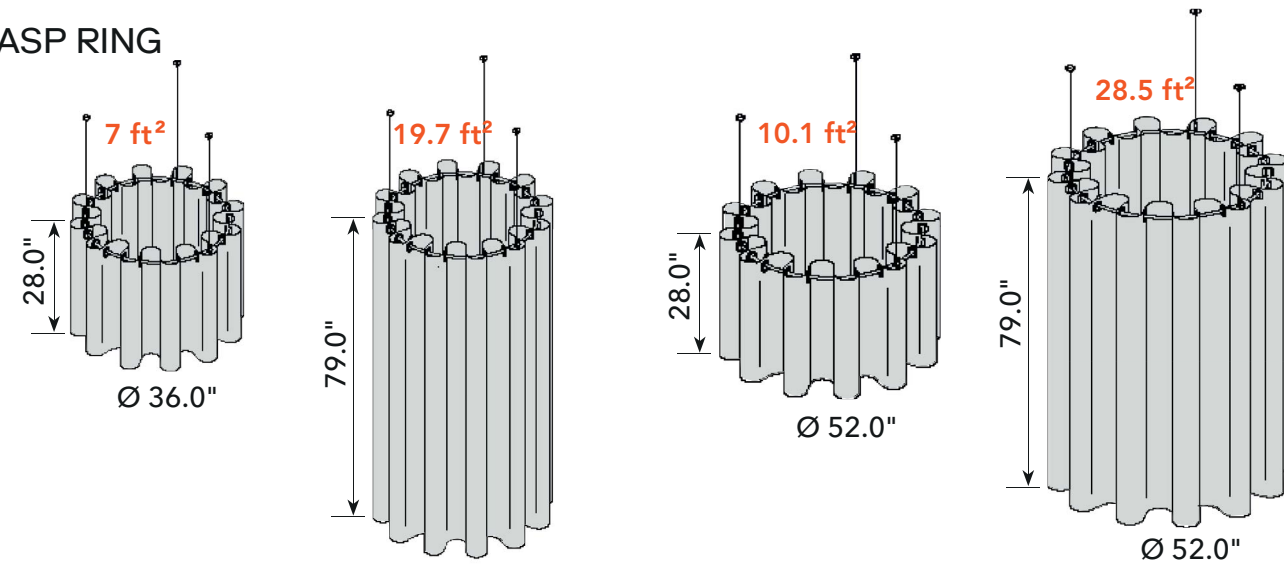

PRODUCT SIZE CHART

CORNER, MINIMAL, SNOWFRONT, SNOWFIX, SNOWFIX EASY, SNOWMAGNET EASY & TRA LIGHT

Note: This size is also available for Baffle

BAFFLE, BAFFLE DIRECT, SNOWMAGNET EASY, SNOWFIX & SNOWFIX EASY

BOTANICA

PRODUCT SIZE CHART

PERLINE

CLASP RING

DIESIS/DIESIS CEILING

Note:
Clasp Divider, Diesis and Diesis Ceiling have a wavy fiber arrangement. Square footage measurements are based on fiber laid flat.

TRI BU

CLIMBING

PRODUCT SIZE CHART

INTEGRAL

DUNES 10.0 ft²

SURF

MILANO

DISC

INDUSTRIAL

PRODUCT SIZE CHART

CILINDRO

NAPWORK

SNOWKING

SNOWPOUF

FULCRO

PRODUCT SIZE CHART

VOLUMI