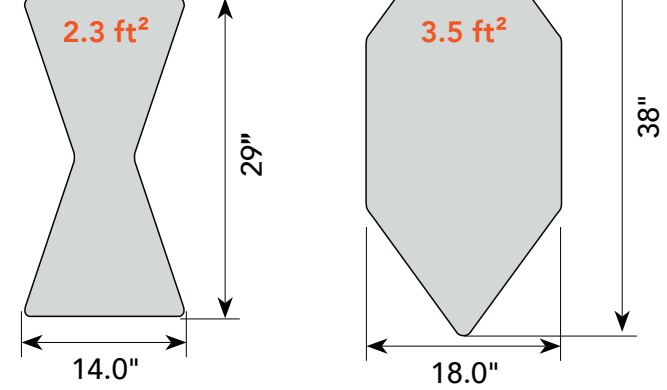

PRODUCT SIZE CHART

CORNER, MINIMAL, SNOWFRONT, SNOWFIX, SNOWFIX EASY, SNOWMAGNET EASY & TRA LIGHT

Note: This size is also available for Baffle

BAFFLE, BAFFLE DIRECT, SNOWMAGNET EASY, SNOWFIX & SNOWFIX EASY

BAFFLE DIRECT

MITESCO

IN

FLOAT

BAFFLE OVERSIZE, OVERSIZE, PLI OVER, PLI OVERSIZE
 SNOWFIX, SNOWFIX EASY, SNOWMAGNET EASY & TRA LIGHT

PRODUCT SIZE CHART

BLADE

FLAT

TOTAL SMALL PAIR: 4.8 ft² TOTAL LARGE PAIR: 9.7 ft²

BOW

FLAP

FLAP GRANDE

FLAP WINGS

GIOTTO

GIOTTO OVAL

TL

CLIMBING

PRODUCT SIZE CHART

INTEGRAL

DUNES 10.0 ft²

SURF

MILANO

DISC

INDUSTRIAL