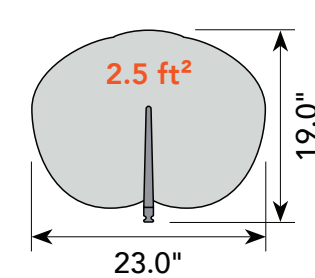

PRODUCT SIZE CHART

CORNER, MINIMAL, SNOWFRONT, SNOWFIX, SNOWFIX EASY, SNOWMAGNET EASY & TRA LIGHT

Note: This size is also available for Baffle

BAFFLE, BAFFLE DIRECT, SNOWMAGNET EASY, SNOWFIX & SNOWFIX EASY

TOTAL SMALL PAIR: 4.8 ft² TOTAL LARGE PAIR: 9.7 ft²

BOW

FLAP

FLAP GRANDE

FLAP WINGS

GIOTTO

GIOTTO OVAL

TL

BOTANICA

PRODUCT SIZE CHART

PERLINE

CLASP RING

DIESIS/DIESIS CEILING

Note:
Clasp Divider, Diesis and Diesis Ceiling have a wavy fiber arrangement. Square footage measurements are based on fiber laid flat.

TRI BU

CLIMBING

PRODUCT SIZE CHART

INTEGRAL

DUNES 10.0 ft²

SURF

MILANO

DISC

INDUSTRIAL