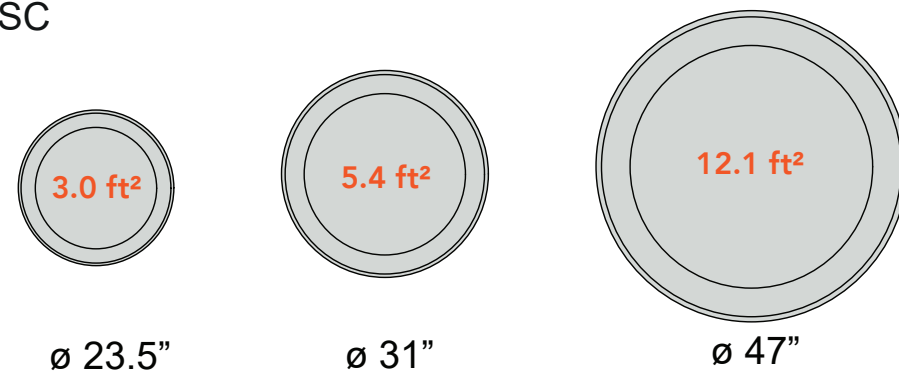

PRODUCT SIZE CHART

CORNER, MINIMAL, SNOWFRONT, SNOWFIX, SNOWFIX EASY, SNOWMAGNET EASY & TRA LIGHT

Note: This size is also available for Baffle

BAFFLE, BAFFLE DIRECT, SNOWMAGNET EASY, SNOWFIX & SNOWFIX EASY

BOTANICA

PRODUCT SIZE CHART

PERLINE

CLASP RING

DIESIS/DIESIS CEILING

Note:
Clasp Divider, Diesis and Diesis Ceiling have a wavy fiber arrangement. Square footage measurements are based on fiber laid flat.

TRI BU

CLIMBING

PRODUCT SIZE CHART

INTEGRAL

DUNES 10.0 ft²

SURF

MILANO

DISC

INDUSTRIAL

PRODUCT SIZE CHART

CILINDRO

NAPWORK

SNOWKING

SNOWPOUF

FULCRO

PRODUCT SIZE CHART

VOLUMI