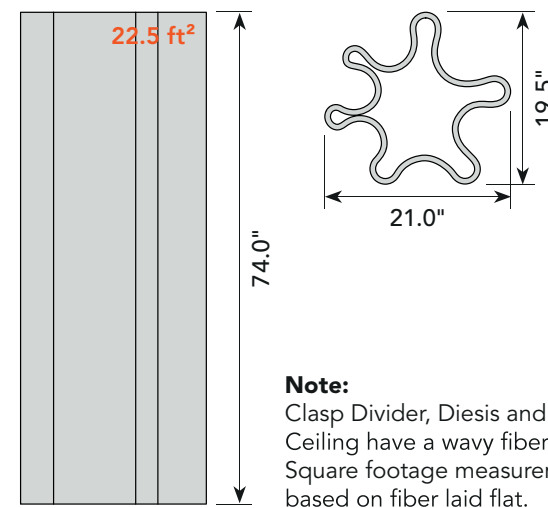

PRODUCT SIZE CHART

CORNER, MINIMAL, SNOWFRONT, SNOWFIX, SNOWFIX EASY, SNOWMAGNET EASY & TRA LIGHT

Note: This size is also available for Baffle

BAFFLE, BAFFLE DIRECT, SNOWMAGNET EASY, SNOWFIX & SNOWFIX EASY

TOTAL SMALL PAIR: 4.8 ft² TOTAL LARGE PAIR: 9.7 ft²

BOW

FLAP

FLAP GRANDE

FLAP WINGS

GIOTTO

GIOTTO OVAL

TL

BOTANICA

PRODUCT SIZE CHART

PERLINE

CLASP RING

DIESIS/DIESIS CEILING

Note:
Clasp Divider, Diesis and Diesis Ceiling have a wavy fiber arrangement. Square footage measurements are based on fiber laid flat.

TRI BU

CLIMBING

PRODUCT SIZE CHART

INTEGRAL

DUNES 10.0 ft²

SURF

MILANO

DISC

INDUSTRIAL