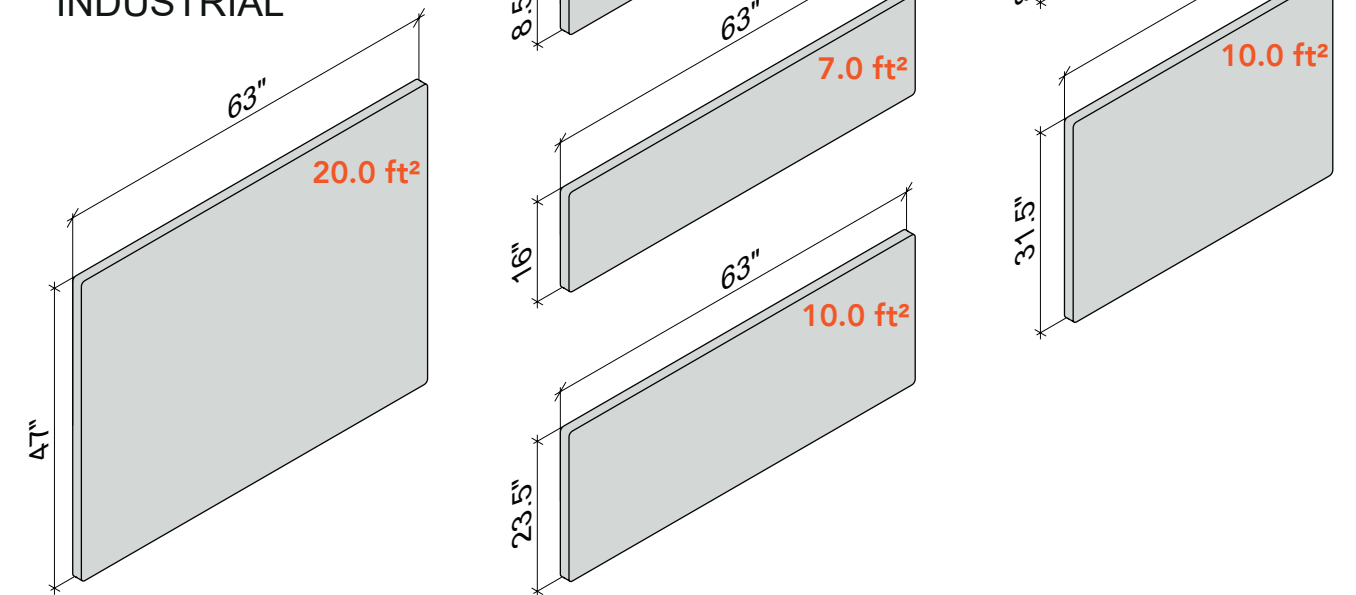

BOTANICA

PRODUCT SIZE CHART

PERLINE

CLASP RING

DIESIS/DIESIS CEILING

Note:
Clasp Divider, Diesis and Diesis Ceiling have a wavy fiber arrangement. Square footage measurements are based on fiber laid flat.

TRI BU

CLIMBING

PRODUCT SIZE CHART

INTEGRAL

DUNES 10.0 ft²

SURF

MILANO

DISC

INDUSTRIAL