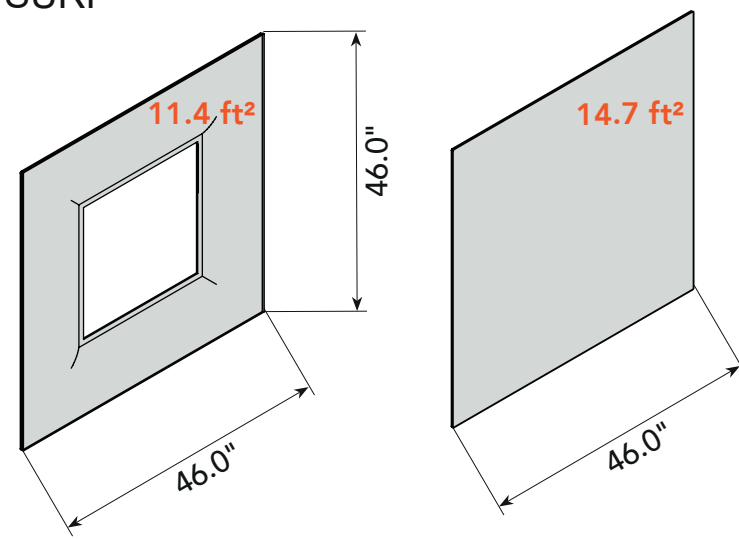

BOTANICA

PRODUCT SIZE CHART

PERLINE

CLASP RING

DIESIS/DIESIS CEILING

Note:
Clasp Divider, Diesis and Diesis Ceiling have a wavy fiber arrangement. Square footage measurements are based on fiber laid flat.

TRI BU

CLIMBING

PRODUCT SIZE CHART

INTEGRAL

DUNES 10.0 ft²

SURF

MILANO

DISC

INDUSTRIAL

PRODUCT SIZE CHART

CILINDRO

NAPWORK

SNOWKING

SNOWPOUF

FULCRO

PRODUCT SIZE CHART

VOLUMI