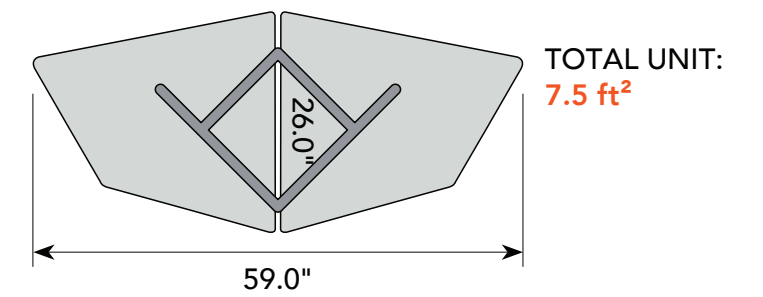

PRODUCT SIZE CHART

CORNER, MINIMAL, SNOWFRONT, SNOWFIX, SNOWFIX EASY, SNOWMAGNET EASY & TRA LIGHT

Note: This size is also available for Baffle

BAFFLE, BAFFLE DIRECT, SNOWMAGNET EASY, SNOWFIX & SNOWFIX EASY

TOTAL SMALL PAIR: 4.8 ft² TOTAL LARGE PAIR: 9.7 ft²

BOW

FLAP

FLAP GRANDE

FLAP WINGS

GIOTTO

GIOTTO OVAL

TL

BOTANICA

PRODUCT SIZE CHART

PERLINE

CLASP RING

DIESIS/DIESIS CEILING

Note:
Clasp Divider, Diesis and Diesis Ceiling have a wavy fiber arrangement. Square footage measurements are based on fiber laid flat.

TRI BU

CLIMBING

PRODUCT SIZE CHART

INTEGRAL

DUNES 10.0 ft²

SURF

MILANO

DISC

INDUSTRIAL