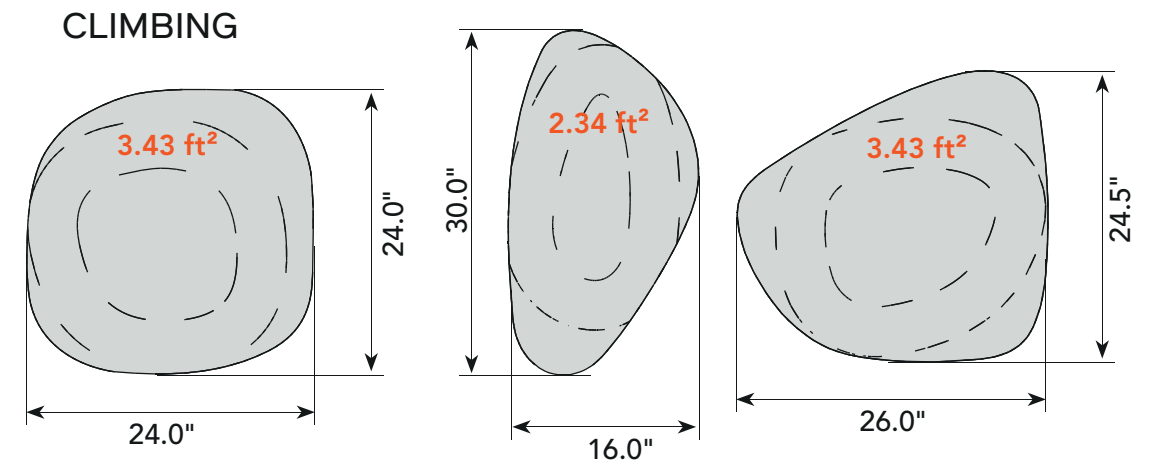

PRODUCT SIZE CHART

CORNER, MINIMAL, SNOWFRONT, SNOWFIX, SNOWFIX EASY, SNOWMAGNET EASY & TRA LIGHT

Note: This size is also available for Baffle

BAFFLE, BAFFLE DIRECT, SNOWMAGNET EASY, SNOWFIX & SNOWFIX EASY

TOTAL SMALL PAIR: 4.8 ft² TOTAL LARGE PAIR: 9.7 ft²

BOW

FLAP

FLAP GRANDE

FLAP WINGS

GIOTTO

GIOTTO OVAL

TL

BOTANICA

PRODUCT SIZE CHART

PERLINE

CLASP RING

DIESIS/DIESIS CEILING

Note:
Clasp Divider, Diesis and Diesis Ceiling have a wavy fiber arrangement. Square footage measurements are based on fiber laid flat.

TRI BU

CLIMBING

PRODUCT SIZE CHART

INTEGRAL

DUNES 10.0 ft²

SURF

MILANO

DISC

INDUSTRIAL