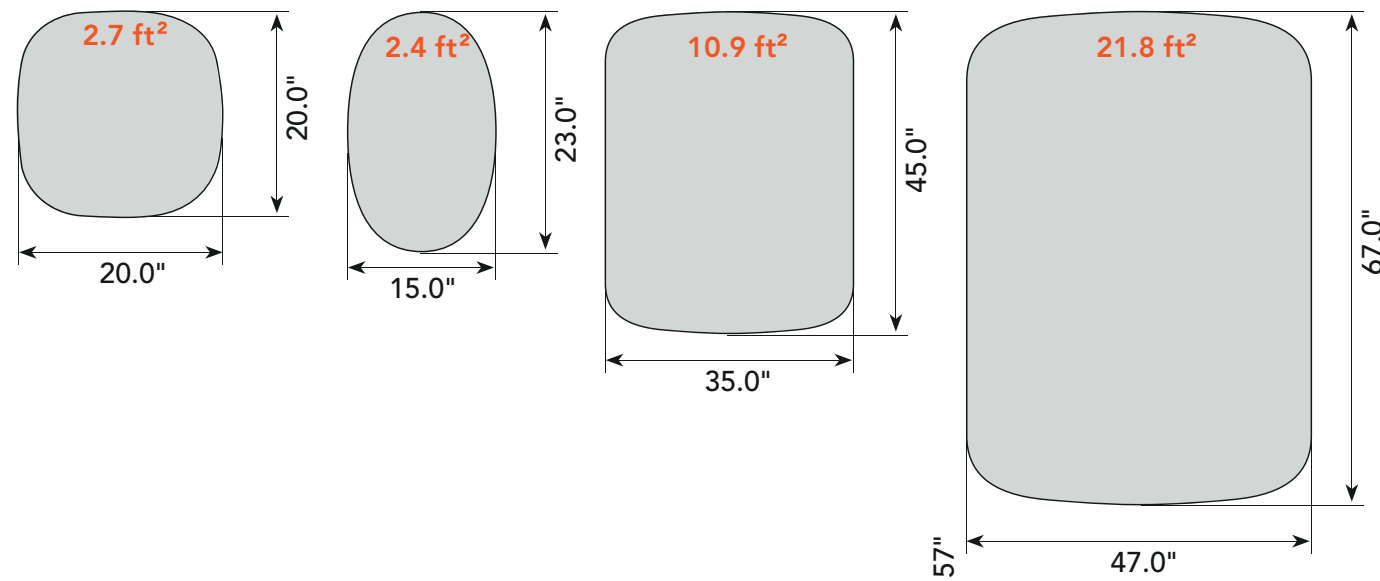

PRODUCT SIZE CHART

CORNER, MINIMAL, SNOWFRONT, SNOWFIX, SNOWFIX EASY, SNOWMAGNET EASY & TRA LIGHT

Note: This size is also available for Baffle

BAFFLE, BAFFLE DIRECT, SNOWMAGNET EASY, SNOWFIX & SNOWFIX EASY

TOTAL SMALL PAIR: 4.8 ft² TOTAL LARGE PAIR: 9.7 ft²

BOW

FLAP

FLAP GRANDE

FLAP WINGS

GIOTTO

GIOTTO OVAL

TL

BOTANICA

PRODUCT SIZE CHART

PERLINE

CLASP RING

DIESIS/DIESIS CEILING

Note:
Clasp Divider, Diesis and Diesis Ceiling have a wavy fiber arrangement. Square footage measurements are based on fiber laid flat.

TRI BU

CLIMBING

PRODUCT SIZE CHART

INTEGRAL

DUNES 10.0 ft²

SURF

MILANO

DISC

INDUSTRIAL