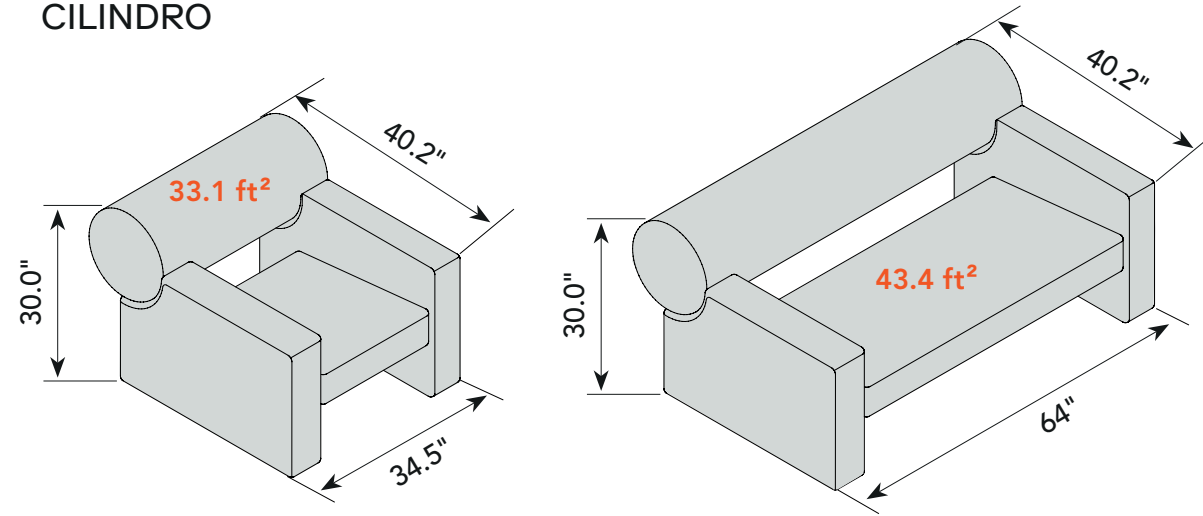

BOTANICA

PRODUCT SIZE CHART

PERLINE

CLASP RING

DIESIS/DIESIS CEILING

Note:
Clasp Divider, Diesis and Diesis Ceiling have a wavy fiber arrangement. Square footage measurements are based on fiber laid flat.

TRI BU

CLIMBING

PRODUCT SIZE CHART

INTEGRAL

DUNES 10.0 ft²

SURF

MILANO

DISC

INDUSTRIAL

PRODUCT SIZE CHART

CILINDRO

NAPWORK

SNOWKING

SNOWPOUF

FULCRO

PRODUCT SIZE CHART

VOLUMI