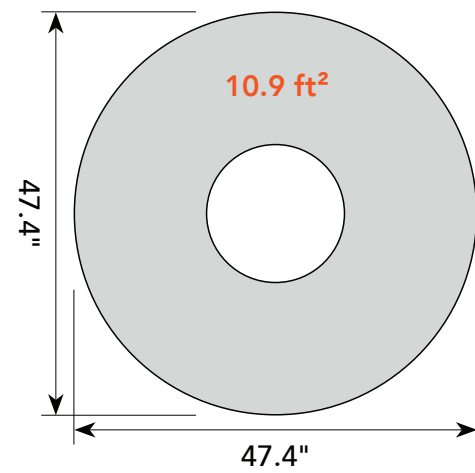

PRODUCT SIZE CHART

CORNER, MINIMAL, SNOWFRONT, SNOWFIX, SNOWFIX EASY, SNOWMAGNET EASY & TRA LIGHT

Note: This size is also available for Baffle

BAFFLE, BAFFLE DIRECT, SNOWMAGNET EASY, SNOWFIX & SNOWFIX EASY

TOTAL SMALL PAIR: 4.8 ft² TOTAL LARGE PAIR: 9.7 ft²

BOW

FLAP

FLAP GRANDE

FLAP WINGS

GIOTTO

GIOTTO OVAL

TL

BOTANICA

PRODUCT SIZE CHART

PERLINE

CLASP RING

DIESIS/DIESIS CEILING

Note:
Clasp Divider, Diesis and Diesis Ceiling have a wavy fiber arrangement. Square footage measurements are based on fiber laid flat.

TRI BU

CLIMBING

PRODUCT SIZE CHART

INTEGRAL

DUNES 10.0 ft²

SURF

MILANO

DISC

INDUSTRIAL