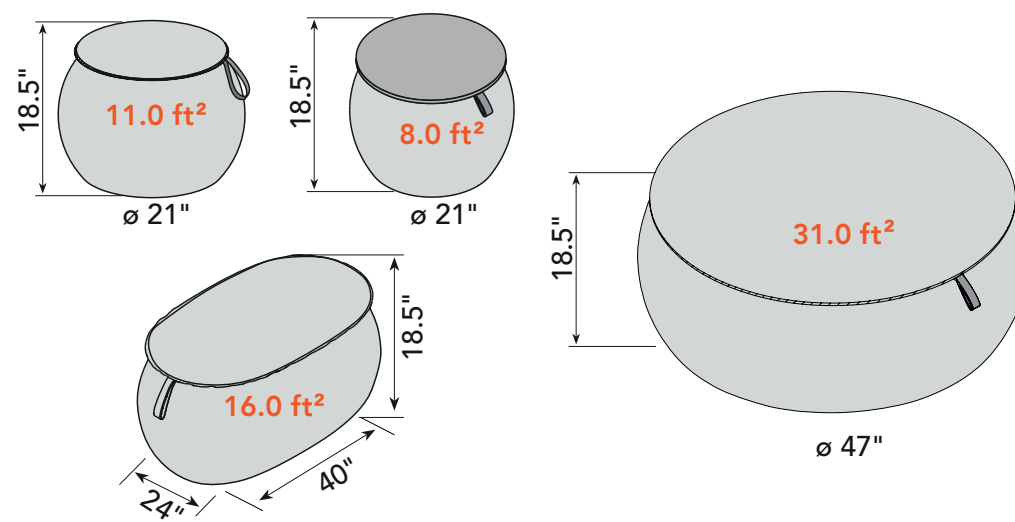

CLIMBING

PRODUCT SIZE CHART

INTEGRAL

DUNES 10.0 ft²

SURF

MILANO

DISC

INDUSTRIAL

PRODUCT SIZE CHART

CILINDRO

NAPWORK

SNOWKING

SNOWPOUF

FULCRO

PRODUCT SIZE CHART

VOLUMI