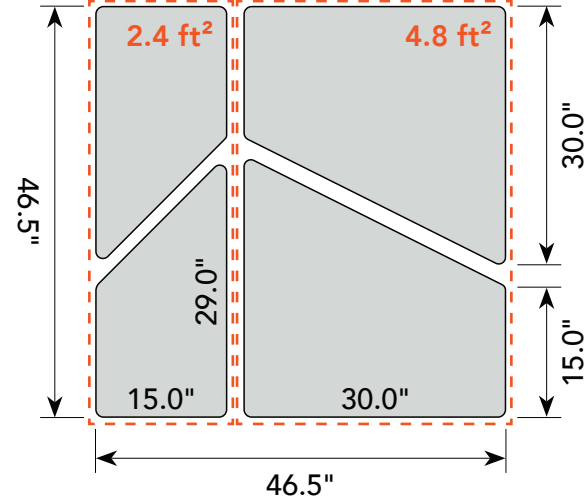

PRODUCT SIZE CHART

CORNER, MINIMAL, SNOWFRONT, SNOWFIX, SNOWFIX EASY, SNOWMAGNET EASY & TRA LIGHT

Note: This size is also available for Baffle

BAFFLE, BAFFLE DIRECT, SNOWMAGNET EASY, SNOWFIX & SNOWFIX EASY

BAFFLE DIRECT

MITESCO

IN

FLOAT

BAFFLE OVERSIZE, OVERSIZE, PLI OVER, PLI OVERSIZE
 SNOWFIX, SNOWFIX EASY, SNOWMAGNET EASY & TRA LIGHT

PRODUCT SIZE CHART

BLADE

FLAT

TOTAL SMALL PAIR: 4.8 ft² TOTAL LARGE PAIR: 9.7 ft²

BOW

FLAP

FLAP GRANDE

FLAP WINGS

GIOTTO

GIOTTO OVAL

TL

CLIMBING

PRODUCT SIZE CHART

INTEGRAL

DUNES 10.0 ft²

SURF

MILANO

DISC

INDUSTRIAL