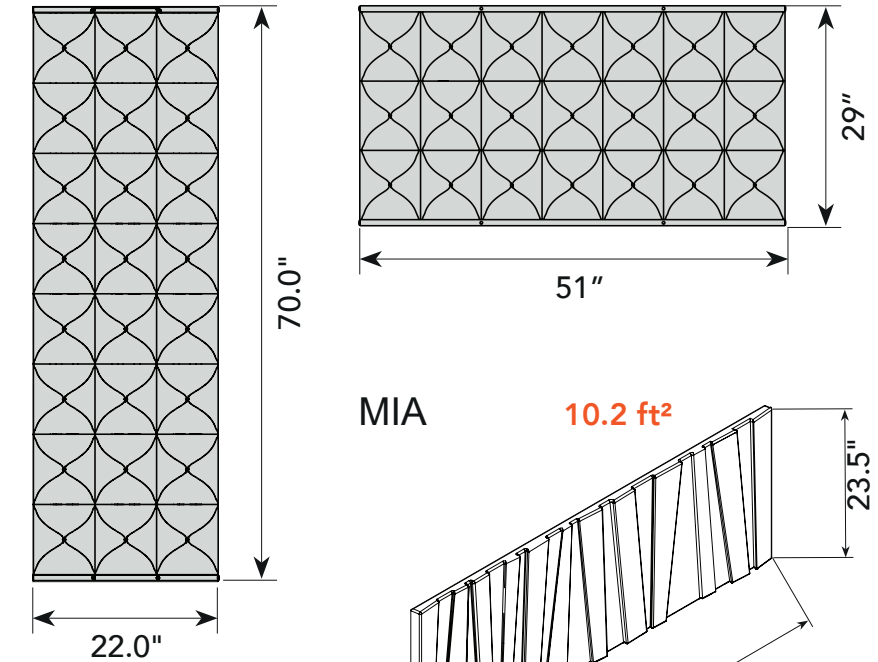

PRODUCT SIZE CHART

CORNER, MINIMAL, SNOWFRONT, SNOWFIX, SNOWFIX EASY, SNOWMAGNET EASY & TRA LIGHT

Note: This size is also available for Baffle

BAFFLE, BAFFLE DIRECT, SNOWMAGNET EASY, SNOWFIX & SNOWFIX EASY

BOTANICA

PRODUCT SIZE CHART

PERLINE

CLASP RING

DIESIS/DIESIS CEILING

Note:
Clasp Divider, Diesis and Diesis Ceiling have a wavy fiber arrangement. Square footage measurements are based on fiber laid flat.

TRI BU

CLIMBING

PRODUCT SIZE CHART

INTEGRAL

DUNES 10.0 ft²

SURF

MILANO

DISC

INDUSTRIAL

PRODUCT SIZE CHART

CILINDRO

NAPWORK

SNOWKING

SNOWPOUF

FULCRO

PRODUCT SIZE CHART

VOLUMI