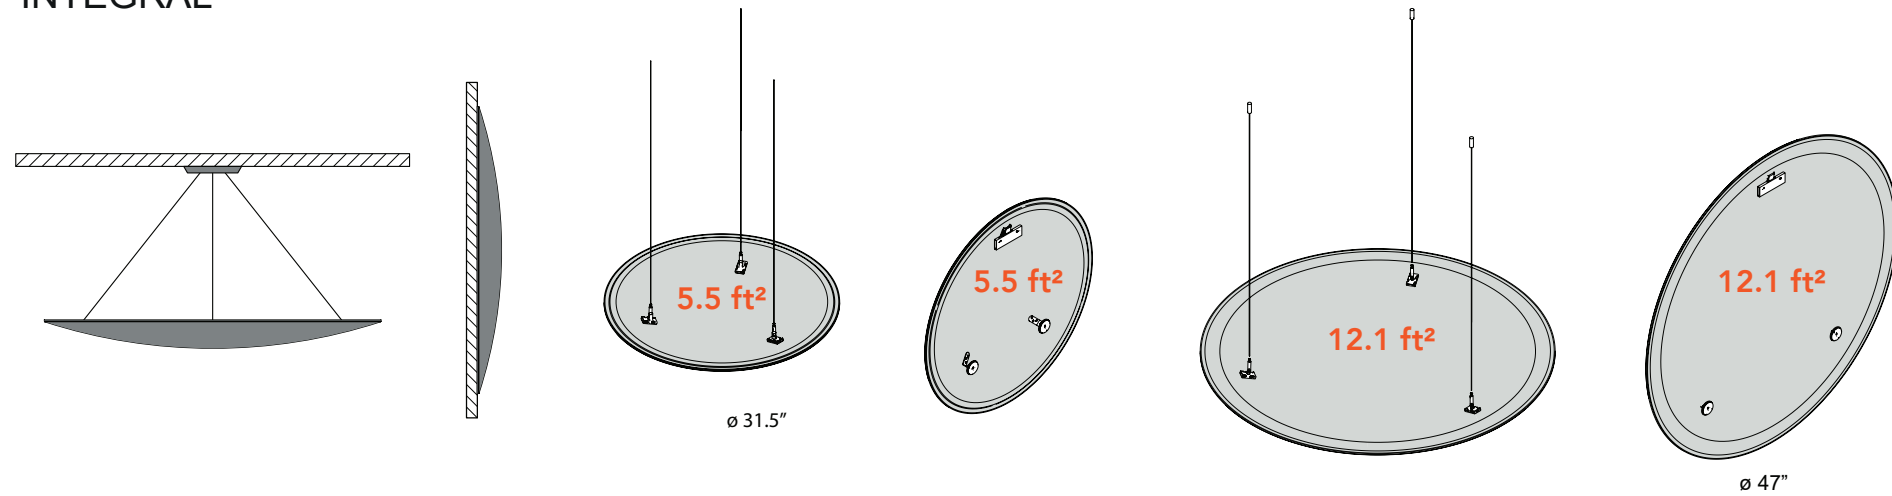

BOTANICA

PRODUCT SIZE CHART

PERLINE

CLASP RING

DIESIS/DIESIS CEILING

Note:
Clasp Divider, Diesis and Diesis Ceiling have a wavy fiber arrangement. Square footage measurements are based on fiber laid flat.

TRI BU

CLIMBING

PRODUCT SIZE CHART

INTEGRAL

DUNES 10.0 ft²

SURF

MILANO

DISC

INDUSTRIAL