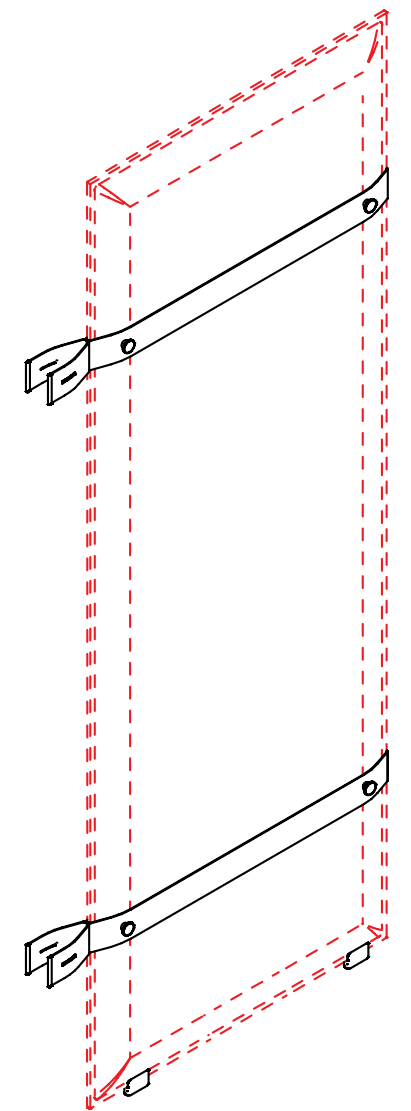

## CONNECTION STRAPS - PAIR

Each set of connection straps and support feet are for 1 PLI panel

	Finish	Panels	Part No	Qty
	Black	23.5" x 63"	40025135	01 Set
	Silver	23.5" x 63"	40025134	01 Set
	Brown	23.5" x 63"	40025136	01 Set