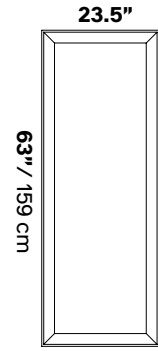

PLI PANELS

Call your representative for stock levels and availability

Color	Part No
White	40025002
Silver Gray	40025001
Charcoal Gray	40025003
Slate Blue	40025295
Beige	40020055
Sun Yellow	40020056**
Carrot Orange	40025006
Red	40020057