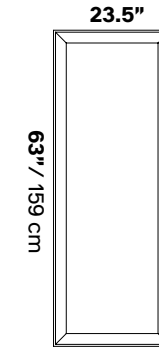

Color	Part No
Rustic Brick	40025287**
Olive Green	40020058
Dark Teal	40025303**
Cool White	40025664**
Blue	40025005

Special Order Color
MOQ: 50

** Extended lead time
Extended lead time colors require: up to 10–12 weeks
For larger swatches & full color options, please refer to pages 32–34.

Panels available in special order colors. Special order colors require:
– MOQ varies from size to size,
– Lead time up to 14–16 weeks
– +10% Custom service fee