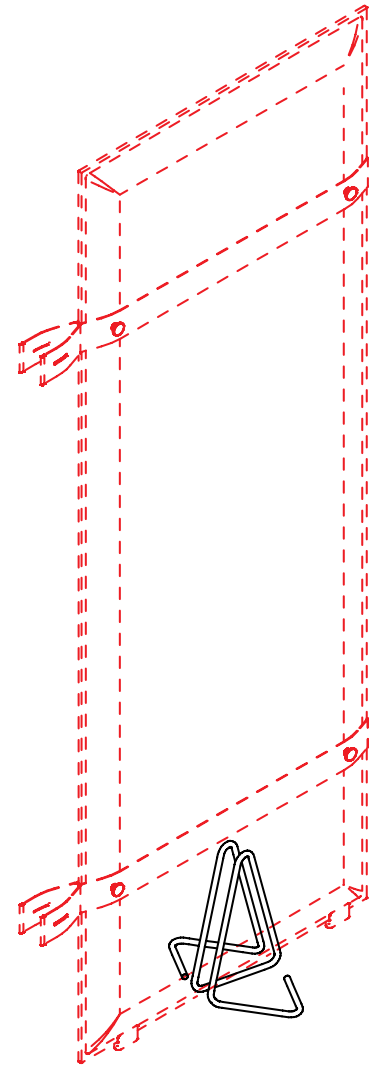

PLI PANELS

SUPPORT BASE - BASE ONLY

Base and support feet are for 1 PLI panel

Panel Size	23.5" x 63"
Part No	40024029
QTY	01
Finish	Chrome

Kit includes	01 Support Base
	02 Support Feet