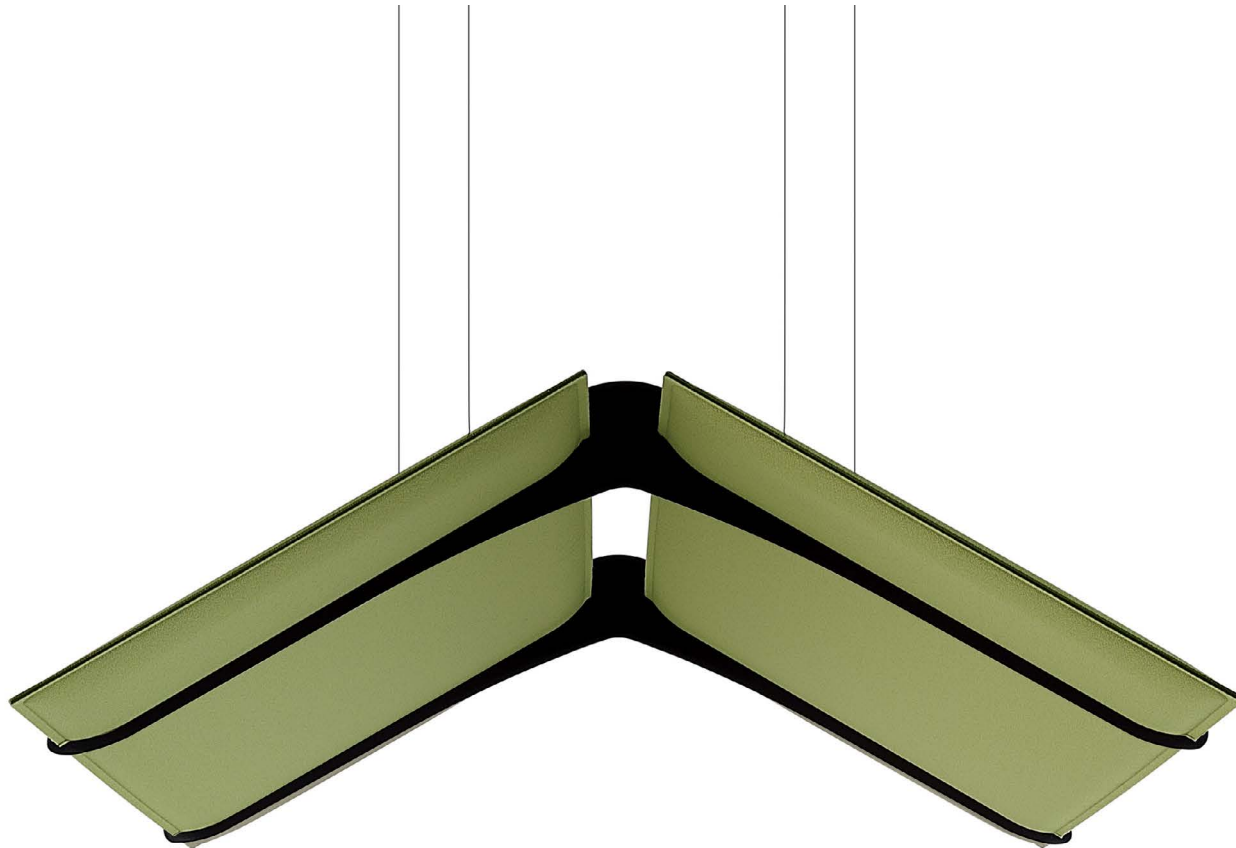

PAGODA

PAGODA

PAGODA sound-absorbing suspended panels also serve as lampshades. The painted steel frame supports two Snowsound panels, which come in various sizes. The panels are angled and spaced to allow the passage of different light sources between them. The suspension cables are height-adjustable.

Specs	Polyester internal padding with Snowsound technology, polyester covering in Trevira CS® fabric
	Single material and 100% recyclable
	Eco friendly – Greenguard Gold
	Durable, tackable double-sided surface
	Patented variable density composition
	Class A sound absorption with NRC 1.0 (ISO 354/ASTM C423/ISO 11654)
	Absorbs 94% of human speech frequencies
	Class A fire and smoke safety (UL 723/ASTM E84)
	CAL 133, 117 pass
	Sleek profile at only 1.4” thick
	Ceiling suspended
	CE certified for ceiling application
Design	Snowsound Lab