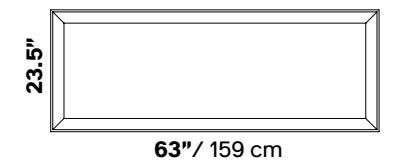

PAGODA PANELS

Call your representative for stock levels and availability

	Color	Part No	Part No	Part No
	White	40025595	40025649	40025002
	Silver	40025596	40025650	40025001
	Gray			
	Charcoal	40025597	40025651	40025003
	Gray			
	Slate	40025605	40025659	40025295
	Blue			
	Beige	40025598**	40025652**	40020055
	Sun	40025600**	40025654**	40020056**
	Yellow			
	Carrot	40025601**	40025655**	40025006
	Orange			
	Red	40025602**	40025656**	40020057

	Color	Part No	Part No	Part No
	Rustic	40025604**	40025658**	40025287**
	Brick			
	Olive	40025603**	40025657**	40020058
	Green			
	Dark	40025606**	40025660**	40025303**
	Teal			
	Blue			40025005
	Cool		40025679**	40025664**
	White			
		Special Order Color MOQ: 60	Special Order Color MOQ: 50	Special Order Color MOQ: 50

** Extended lead time

Extended lead time colors require: up to 10–12 weeks

For larger swatches & full color options, please refer to pages 32–34.

* Please specify frame and cables on page 130

Panels available in special order colors. Special order colors require:

– MOQ varies from size to size

– Lead time up to 14–16 weeks

– +10% Custom service fee