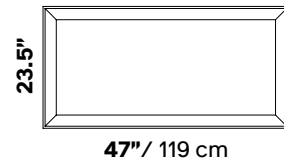

PAGODA PANELS

Call your representative for stock levels and availability

	Color	Part No	Part No	Part No
	White	40025595	40025649	40025002
	Silver	40025596	40025650	40025001
	Gray			
	Charcoal	40025597	40025651	40025003
	Gray			
	Slate	40025605	40025659	40025295
	Blue			
	Beige	40025598**	40025652**	40020055
	Sun	40025600**	40025654**	40020056**
	Yellow			
	Carrot	40025601**	40025655**	40025006
	Orange			
	Red	40025602**	40025656**	40020057

	Color	Part No	Part No	Part No
	Rustic	40025604**	40025658**	40025287**
	Brick			
	Olive	40025603**	40025657**	40020058
	Green			
	Dark	40025606**	40025660**	40025303**
	Teal			
	Blue			40025005
	Cool		40025679**	40025664**
	White			
		Special Order Color MOQ: 60	Special Order Color MOQ: 50	Special Order Color MOQ: 50

** Extended lead time

Extended lead time colors require: up to 10–12 weeks

For larger swatches & full color options, please refer to pages 32–34.

* Please specify frame and cables on page 130

Panels available in special order colors. Special order colors require:

– MOQ varies from size to size

– Lead time up to 14–16 weeks

– +10% Custom service fee