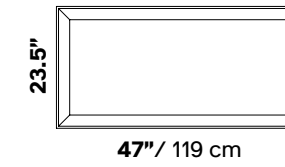

PAGODA PANELS

Call your representative for stock levels and availability

	Color	Part No	Part No	Part No
	White	40025595	40025649	40025002
	Silver	40025596	40025650	40025001
	Gray			
	Charcoal	40025597	40025651	40025003
	Gray			
	Slate	40025605	40025659	40025295
	Blue			
	Beige	40025598**	40025652**	40020055
	Sun	40025600**	40025654**	40020056**
	Yellow			
	Carrot	40025601**	40025655**	40025006
	Orange			
	Red	40025602**	40025656**	40020057

	Color	Part No	Part No	Part No
	Rustic	40025604**	40025658**	40025287**
	Brick			
	Olive	40025603**	40025657**	40020058
	Green			
	Dark	40025606**	40025660**	40025303**
	Teal			
	Blue			40025005
	Cool		40025679**	40025664**
	White			
		Special Order Color MOQ: 60	Special Order Color MOQ: 50	Special Order Color MOQ: 50

** Extended lead time

Extended lead time colors require: up to 10–12 weeks

For larger swatches & full color options, please refer to pages 32–34.

* Please specify frame and cables on page 130

Panels available in special order colors. Special order colors require:

– MOQ varies from size to size

– Lead time up to 14–16 weeks

– +10% Custom service fee