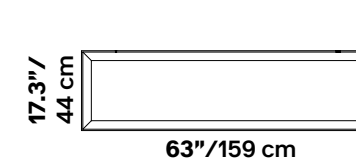

PAGODA PANELS

Call your representative for stock levels and availability

	Color	Part No	Part No	Part No
	White	40025595	40025649	40025002
	Silver	40025596	40025650	40025001
	Gray			
	Charcoal	40025597	40025651	40025003
	Gray			
	Slate	40025605	40025659	40025295
	Blue			
	Beige	40025598**	40025652**	40020055
	Sun	40025600**	40025654**	40020056**
	Yellow			
	Carrot	40025601**	40025655**	40025006
	Orange			
	Red	40025602**	40025656**	40020057

	Color	Part No	Part No	Part No
	Rustic	40025604**	40025658**	40025287**
	Brick			
	Olive	40025603**	40025657**	40020058
	Green			
	Dark	40025606**	40025660**	40025303**
	Teal			
	Blue			40025005
	Cool		40025679**	40025664**
	White			
		Special Order Color MOQ: 60	Special Order Color MOQ: 50	Special Order Color MOQ: 50

** Extended lead time

Extended lead time colors require: up to 10–12 weeks

For larger swatches & full color options, please refer to pages 32–34.

* Please specify frame and cables on page 130

Panels available in special order colors. Special order colors require:

– MOQ varies from size to size

– Lead time up to 14–16 weeks

– +10% Custom service fee