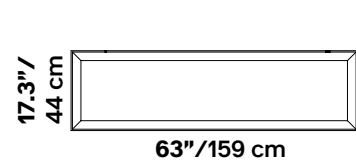

PAGODA PANELS

Call your representative for stock levels and availability

	Color	Part No	Part No	Part No
	White	40025595	40025649	40025002
	Silver	40025596	40025650	40025001
	Gray			
	Charcoal	40025597	40025651	40025003
	Gray			
	Slate	40025605	40025659	40025295
	Blue			
	Beige	40025598**	40025652**	40020055
	Sun	40025600**	40025654**	40020056**
	Yellow			
	Carrot	40025601**	40025655**	40025006
	Orange			
	Red	40025602**	40025656**	40020057

	Color	Part No	Part No	Part No
	Rustic	40025604**	40025658**	40025287**
	Brick			
	Olive	40025603**	40025657**	40020058
	Green			
	Dark	40025606**	40025660**	40025303**
	Teal			
	Blue			40025005
	Cool		40025679**	40025664**
	White			
		Special Order Color MOQ: 60	Special Order Color MOQ: 50	Special Order Color MOQ: 50

** Extended lead time

Extended lead time colors require: up to 10–12 weeks

For larger swatches & full color options, please refer to pages 32–34.

* Please specify frame and cables on page 130

Panels available in special order colors. Special order colors require:

– MOQ varies from size to size

– Lead time up to 14–16 weeks

– +10% Custom service fee