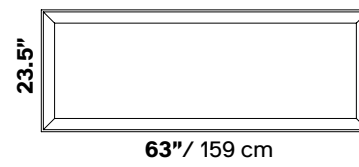

PAGODA PANELS

Call your representative for stock levels and availability

	Color	Part No	Part No	Part No
	White	40025595	40025649	40025002
	Silver	40025596	40025650	40025001
	Gray			
	Charcoal	40025597	40025651	40025003
	Gray			
	Slate	40025605	40025659	40025295
	Blue			
	Beige	40025598**	40025652**	40020055
	Sun	40025600**	40025654**	40020056**
	Yellow			
	Carrot	40025601**	40025655**	40025006
	Orange			
	Red	40025602**	40025656**	40020057

	Color	Part No	Part No	Part No
	Rustic	40025604**	40025658**	40025287**
	Brick			
	Olive	40025603**	40025657**	40020058
	Green			
	Dark	40025606**	40025660**	40025303**
	Teal			
	Blue			40025005
	Cool		40025679**	40025664**
	White			
		Special Order Color MOQ: 60	Special Order Color MOQ: 50	Special Order Color MOQ: 50

** Extended lead time

Extended lead time colors require: up to 10–12 weeks

For larger swatches & full color options, please refer to pages 32–34.

* Please specify frame and cables on page 130

Panels available in special order colors. Special order colors require:

– MOQ varies from size to size

– Lead time up to 14–16 weeks

– +10% Custom service fee