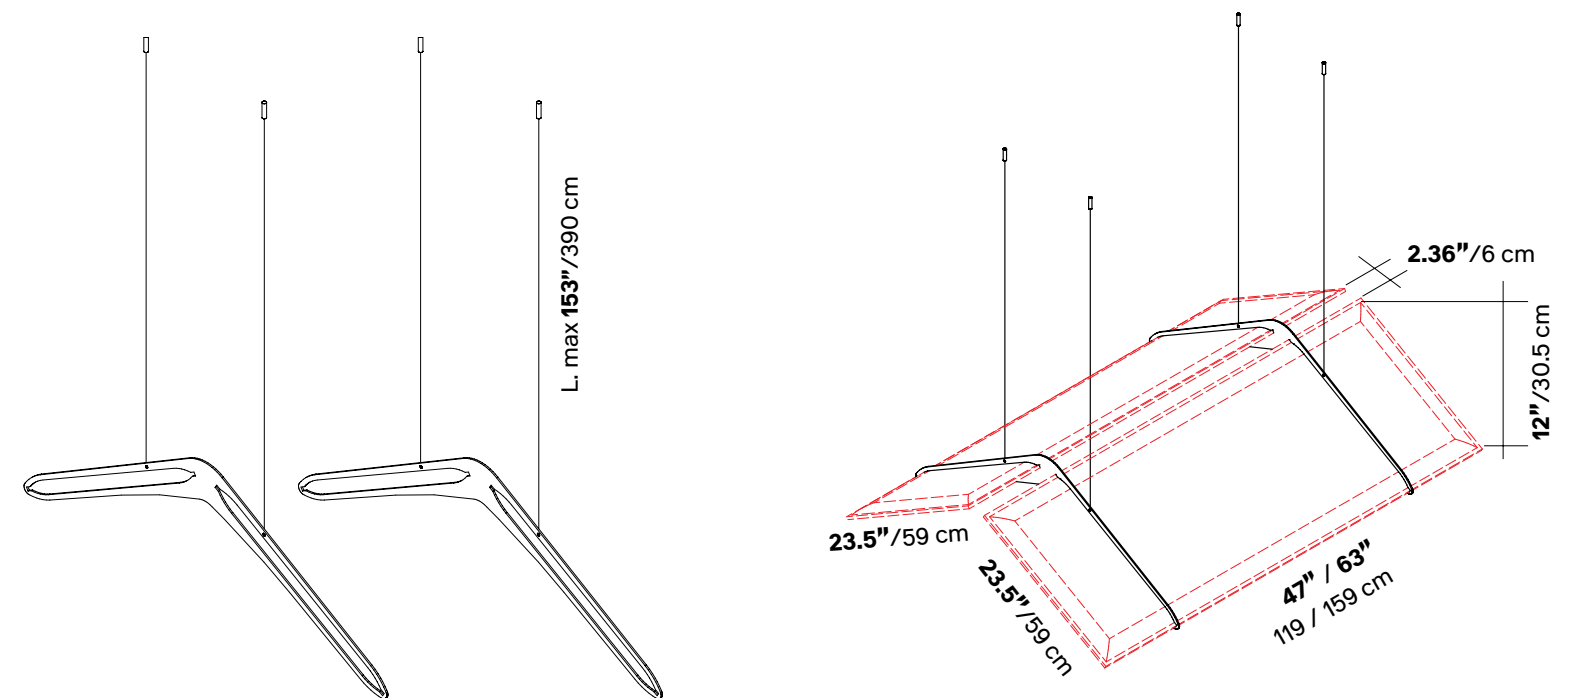

– MOQ varies from size to size

– Lead time up to 14–16 weeks

– +10% Custom service fee

PAGODA CEILING

17.3" PAGODA CEILING - FRAME AND CABLES ONLY

Panel Size	17.3" x 63" (44 x 159 cm)
Part No	PAG44-BK
QTY	01 Pair
Finish	Matte black

23.5" PAGODA CEILING - FRAME AND CABLES ONLY

Panel Size	23.5" x 47"/63" (59 x 119/159 cm)
Part No	PAG59-BK
QTY	01 Pair
Finish	Matte black

* Panels sold separately
 – Please specify panels separately, see page 188