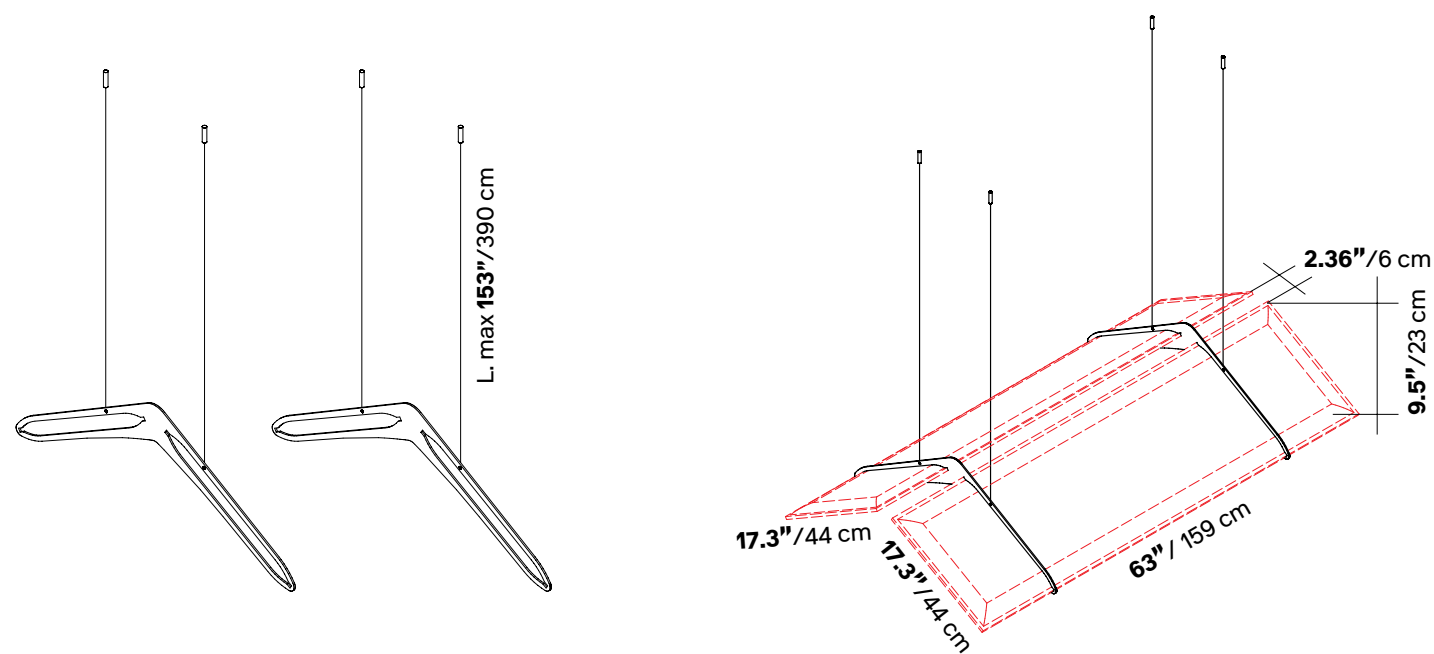

– MOQ varies from size to size

– Lead time up to 14–16 weeks

– +10% Custom service fee

PAGODA CEILING

17.3" PAGODA CEILING - FRAME AND CABLES ONLY

Panel Size	17.3" x 63" (44 x 159 cm)
Part No	PAG44-BK
QTY	01 Pair
Finish	Matte black

23.5" PAGODA CEILING - FRAME AND CABLES ONLY

Panel Size	23.5" x 47"/63" (59 x 119/159 cm)
Part No	PAG59-BK
QTY	01 Pair
Finish	Matte black

* Panels sold separately
 – Please specify panels separately, see page 188