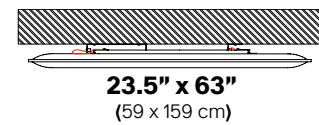

OVERSIZE FLUSH CEILING MOUNTED COMPLETE KIT

Call your representative for stock levels and availability

	Color	Part No	Part No	Part No	Part No
	White	40025782	40025517	40025532	40025543
	Silver	40025787	40025518	40025533	40025544
	Gray				
	Charcoal Gray	40025788	40025520	40025536	40025546
	Slate Blue	40025792	40025530	40025562	40025549
	Beige	40025784**	40025522	40025539**	40025552**
	Sun Yellow	40025785**	40025526**	40025540**	40025554**
	Carrot Orange	40025789**	40025519	40025537**	40025548**
	Red	40025786**	40025525	40025538**	40025553**

** Extended lead time

Extended lead time colors require: up to 10–12 weeks

Quick Ship items only show item number without additional notation

For larger swatches & full color options, please refer to pages 32–34.

Panels available in special order colors. Special order colors require:

– MOQ varies from size to size

– Lead time up to 14–16 weeks

– +10% Custom service fee