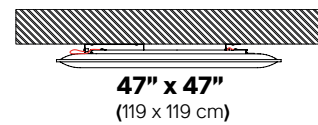

OVERSIZE FLUSH CEILING MOUNTED COMPLETE KIT

Call your representative for stock levels and availability

	Color	Part No	Part No	Part No	Part No
	White	40025782	40025517	40025532	40025543
	Silver	40025787	40025518	40025533	40025544
	Gray				
	Charcoal Gray	40025788	40025520	40025536	40025546
	Slate Blue	40025792	40025530	40025562	40025549
	Beige	40025784**	40025522	40025539**	40025552**
	Sun Yellow	40025785**	40025526**	40025540**	40025554**
	Carrot Orange	40025789**	40025519	40025537**	40025548**
	Red	40025786**	40025525	40025538**	40025553**

** Extended lead time

Extended lead time colors require: up to 10–12 weeks

Quick Ship items only show item number without additional notation

For larger swatches & full color options, please refer to pages 32–34.

Panels available in special order colors. Special order colors require:

– MOQ varies from size to size

– Lead time up to 14–16 weeks

– +10% Custom service fee