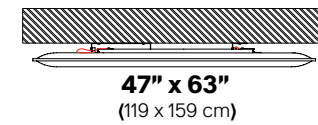

OVERSIZE FLUSH CEILING MOUNTED COMPLETE KIT

Call your representative for stock levels and availability

	Color	Part No	Part No	Part No	Part No
	White	40025782	40025517	40025532	40025543
	Silver	40025787	40025518	40025533	40025544
	Gray				
	Charcoal Gray	40025788	40025520	40025536	40025546
	Slate Blue	40025792	40025530	40025562	40025549
	Beige	40025784**	40025522	40025539**	40025552**
	Sun Yellow	40025785**	40025526**	40025540**	40025554**
	Carrot Orange	40025789**	40025519	40025537**	40025548**
	Red	40025786**	40025525	40025538**	40025553**

** Extended lead time

Extended lead time colors require: up to 10–12 weeks

Quick Ship items only show item number without additional notation

For larger swatches & full color options, please refer to pages 32–34.

Panels available in special order colors. Special order colors require:

– MOQ varies from size to size

– Lead time up to 14–16 weeks

– +10% Custom service fee