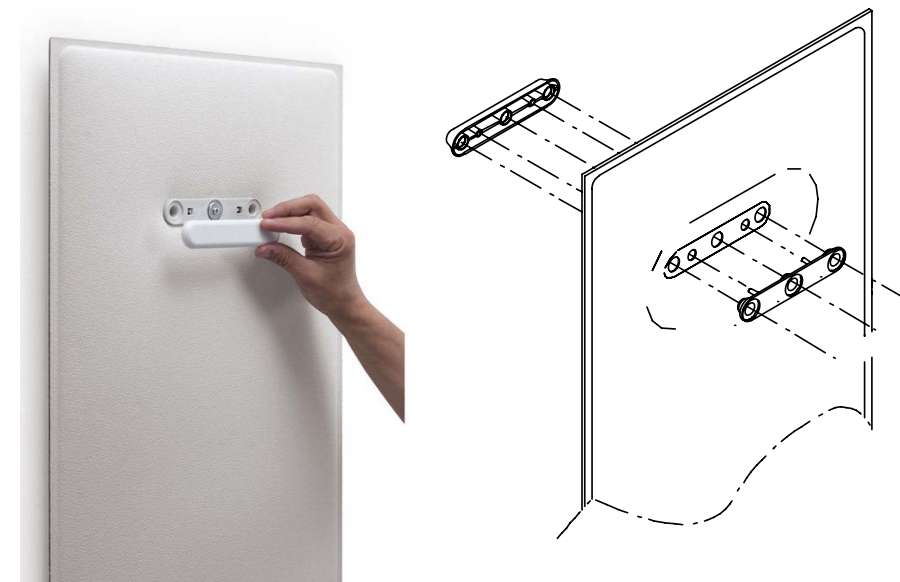

PANEL CONNECTION BRACKETS AND CAPS

Call your representative for stock levels and availability

	Color	Part No
	White	40021151
	Silver	40047033
	Gray	
	Charcoal	40047027
	Beige	40047021
	Sun Yellow	40047034
	Carrot Orange	40047031
	Red	40047032
	Olive Green	40021107

	Color	Part No
	Apple Green	40047029
	Blue	40047025
	Black	40047024
	Special Order Color	MOQ: 70

Set of connection brackets and front caps to be used when mounting MITESCO panels. Complete kit, qty (1) per panel specified. (Screws not included).

Connection brackets to be used for all MITESCO panels. *Not needed for MITESCO desk options.