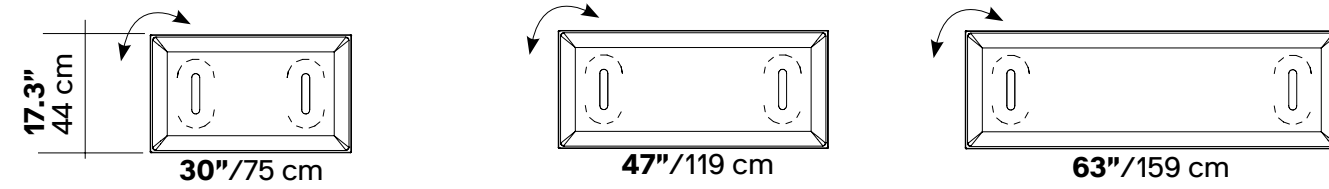

MITESCO PANELS

Call your representative for stock levels and availability

	Color	Part No	Part No	Part No
	White	40020027	40020018	40020007
	Silver Gray	40020028	40020019	40020008
	Charcoal Gray	40020046	40020040	40020039
	Beige	40020029**	40020020	40020009
	Sun Yellow	40020030**	40020021**	40020010
	Carrot Orange	40020031**	40020022**	40020011
	Red	40020032**	40020023	40020012
	Olive Green	40020044**	40020042**	40020041

	Color	Part No	Part No	Part No
	Apple Green			40020013
	Blue	40020034**	40020025**	40020014
	Black	40020035**	40020026**	40020015
		Special Order Color MOQ: 70	Special Order Color MOQ: 60	Special Order Color MOQ: 50

** Extended lead time
Extended lead time colors require: up to 10–12 weeks
For larger swatches & full color options, please refer to pages 32–34.

Panels available in special order colors. Special order colors require:
– MOQ varies from size to size
– Lead time up to 14–16 weeks
– +10% Custom service fee