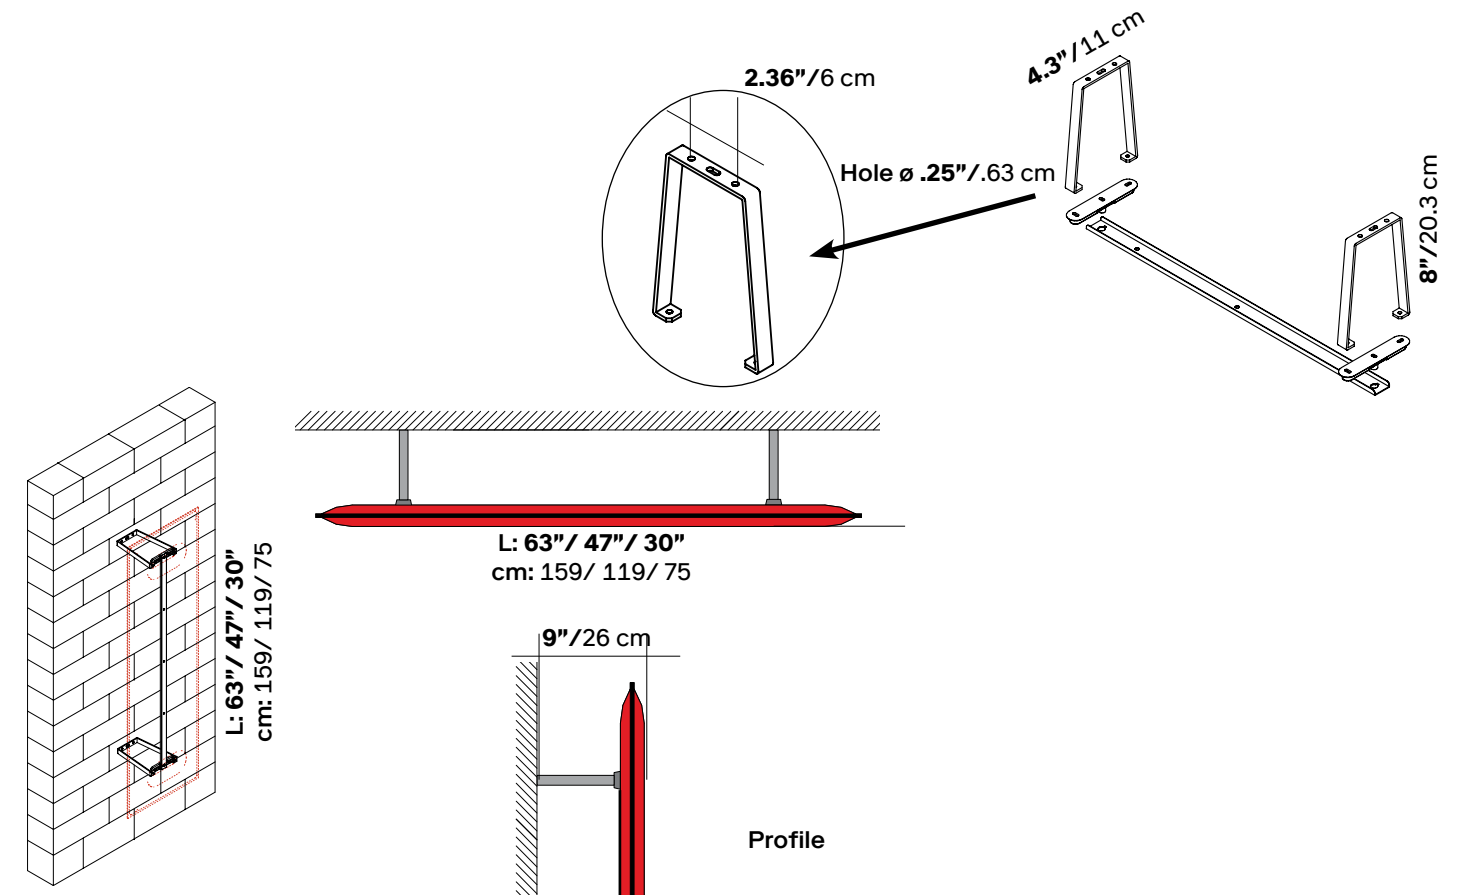

MITESCO WALL / CEILING

3" WALL/CEILING SPACER KIT - HARDWARE ONLY

Panel Size	63"/159cm	47"/119cm	30"/75cm
Part No	40021033	40021032	40021031
QTY	01	01	01
Finish	Silver Gray	Silver Gray	Silver Gray

8" WALL/CEILING SPACER KIT - HARDWARE ONLY

Panel Size	63"/159cm	47"/119cm	30"/75cm
Part No	40021036	40021035	40021034
QTY	01	01	01
Finish	Silver Gray	Silver Gray	Silver Gray

Please specify panel connection brackets and caps separately on page 157.