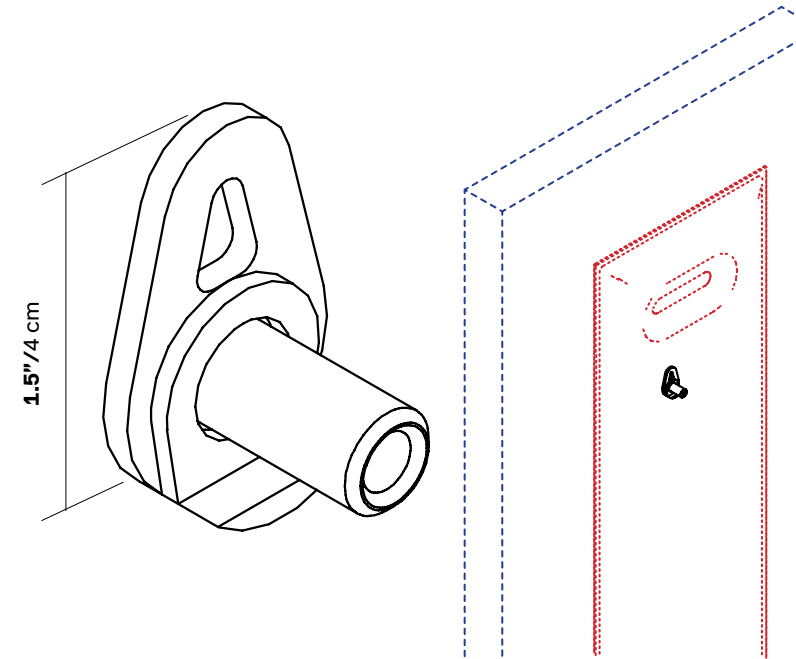

Connection brackets to be used for all MITESCO panels. *Not needed for MITESCO desk options.

MITESCO WALL / CEILING

MAGNETIC WALL FIXING KIT - HARDWARE ONLY

| | |
|------------|------------------|
| Panel Size | Fits all 3 sizes |
| Part No | 40021049 |
| QTY | 01 Set |
| Finish | Silver Gray |

| | |
|--------------|---|
| Kit Includes | 04 Magnets |
| | 04 Steel polished steel plates |
| | 04 double-sided clear adhesive tape discs |

WALL HANGING - OPTIONAL

| | |
|------------|------------------|
| Panel Size | Fits all 3 sizes |
| Part No | 40021029 |
| QTY | 01 |
| Finish | Silver Gray |