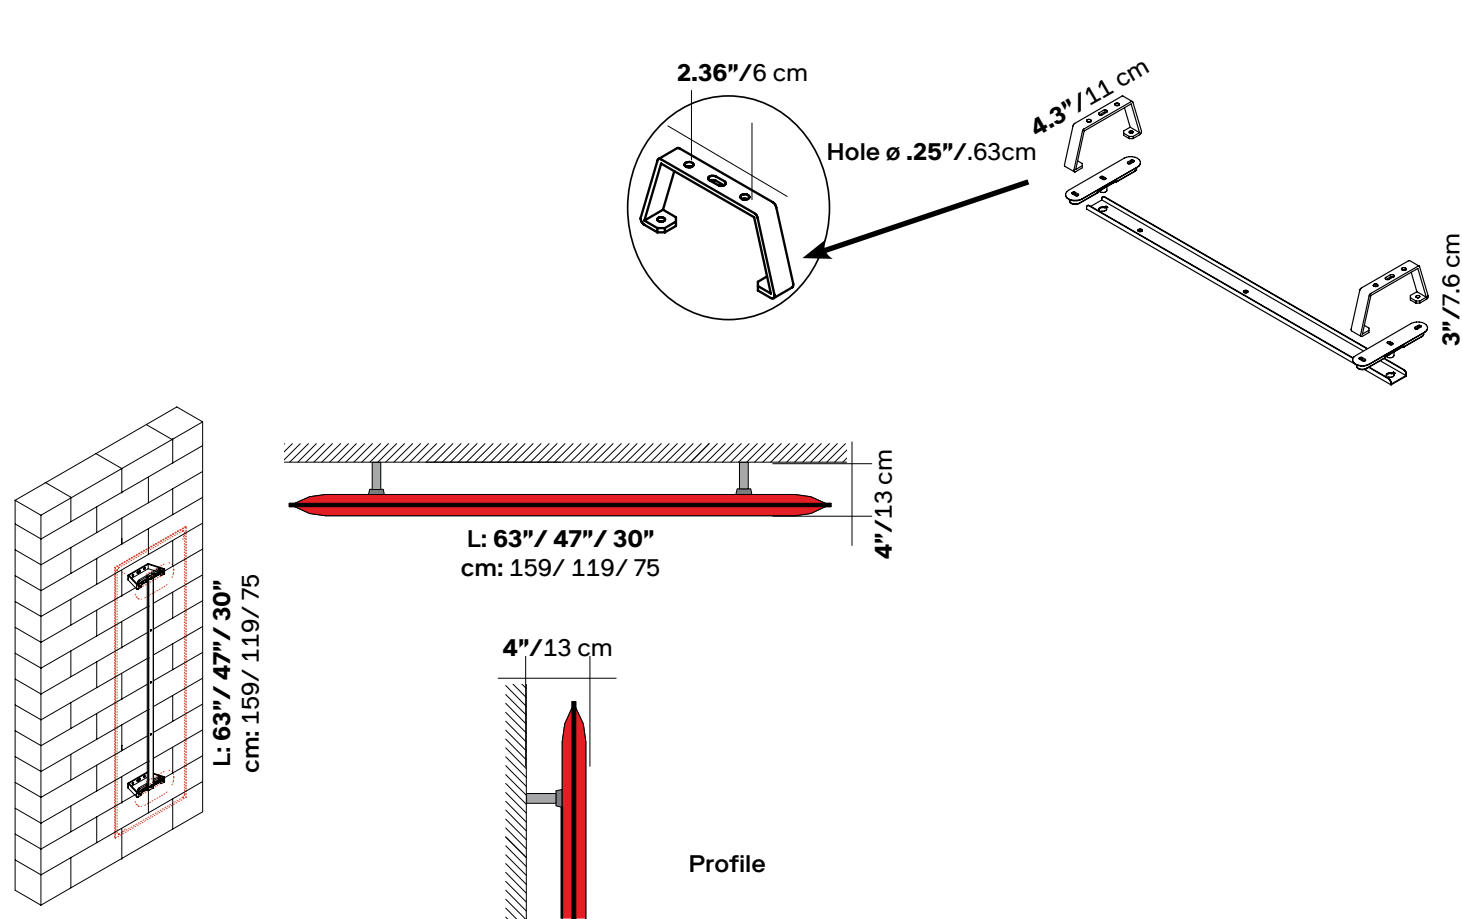

MITESCO WALL / CEILING

3" WALL/CEILING SPACER KIT - HARDWARE ONLY

Panel Size	63"/159cm	47"/119cm	30"/75cm
Part No	40021033	40021032	40021031
QTY	01	01	01
Finish	Silver Gray	Silver Gray	Silver Gray

8" WALL/CEILING SPACER KIT - HARDWARE ONLY

Panel Size	63"/159cm	47"/119cm	30"/75cm
Part No	40021036	40021035	40021034
QTY	01	01	01
Finish	Silver Gray	Silver Gray	Silver Gray

Please specify panel connection brackets and caps separately on page 157.