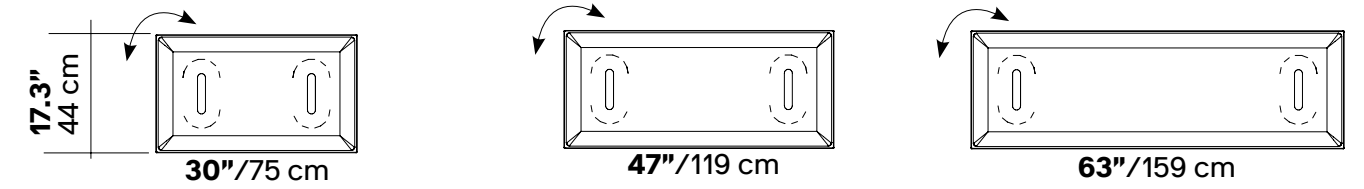

MITESCO PANELS

Call your representative for stock levels and availability

	Color	Part No	Part No	Part No
	White	40020027	40020018	40020007
	Silver Gray	40020028	40020019	40020008
	Charcoal Gray	40020046	40020040	40020039
	Beige	40020029**	40020020	40020009
	Sun Yellow	40020030**	40020021**	40020010
	Carrot Orange	40020031**	40020022**	40020011
	Red	40020032**	40020023	40020012
	Olive Green	40020044**	40020042**	40020041

	Color	Part No	Part No	Part No
	Apple Green			40020013
	Blue	40020034**	40020025**	40020014
	Black	40020035**	40020026**	40020015
		Special Order Color MOQ: 70	Special Order Color MOQ: 60	Special Order Color MOQ: 50

** Extended lead time
Extended lead time colors require: up to 10–12 weeks
For larger swatches & full color options, please refer to pages 32–34.

Panels available in special order colors. Special order colors require:
– MOQ varies from size to size
– Lead time up to 14–16 weeks
– +10% Custom service fee