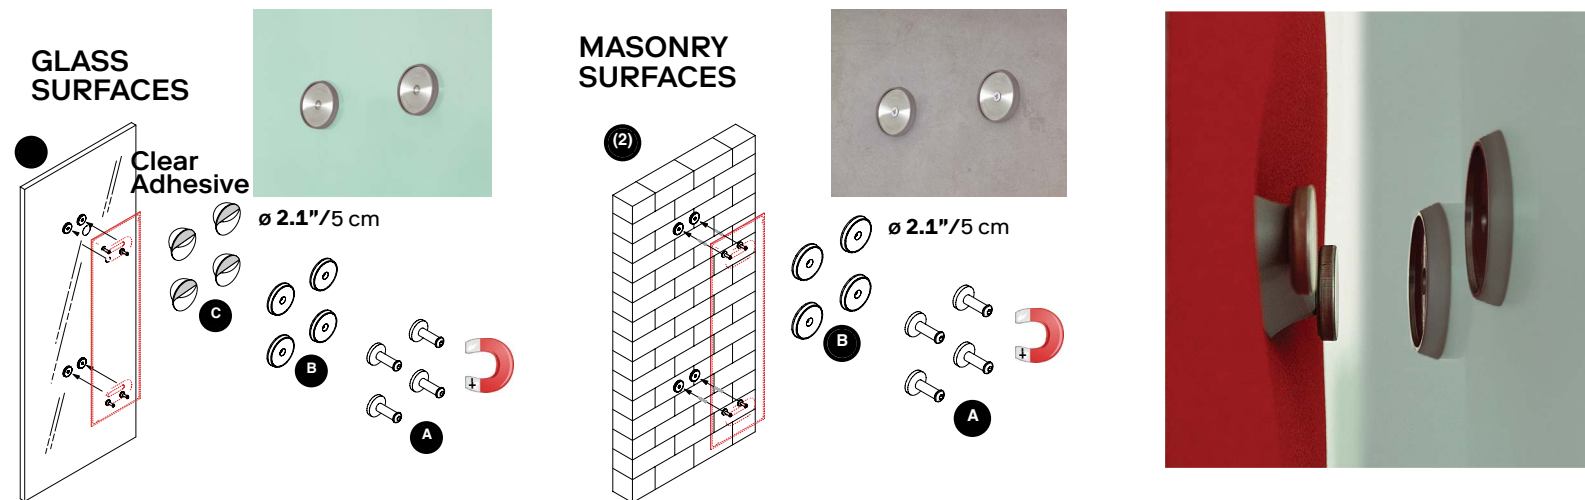

Connection brackets to be used for all MITESCO panels. *Not needed for MITESCO desk options.

MITESCO WALL / CEILING

MAGNETIC WALL FIXING KIT - HARDWARE ONLY

| | |
|------------|------------------|
| Panel Size | Fits all 3 sizes |
| Part No | 40021049 |
| QTY | 01 Set |
| Finish | Silver Gray |

| | |
|--------------|---|
| Kit Includes | 04 Magnets |
| | 04 Steel polished steel plates |
| | 04 double-sided clear adhesive tape discs |

WALL HANGING - OPTIONAL

| | |
|------------|------------------|
| Panel Size | Fits all 3 sizes |
| Part No | 40021029 |
| QTY | 01 |
| Finish | Silver Gray |