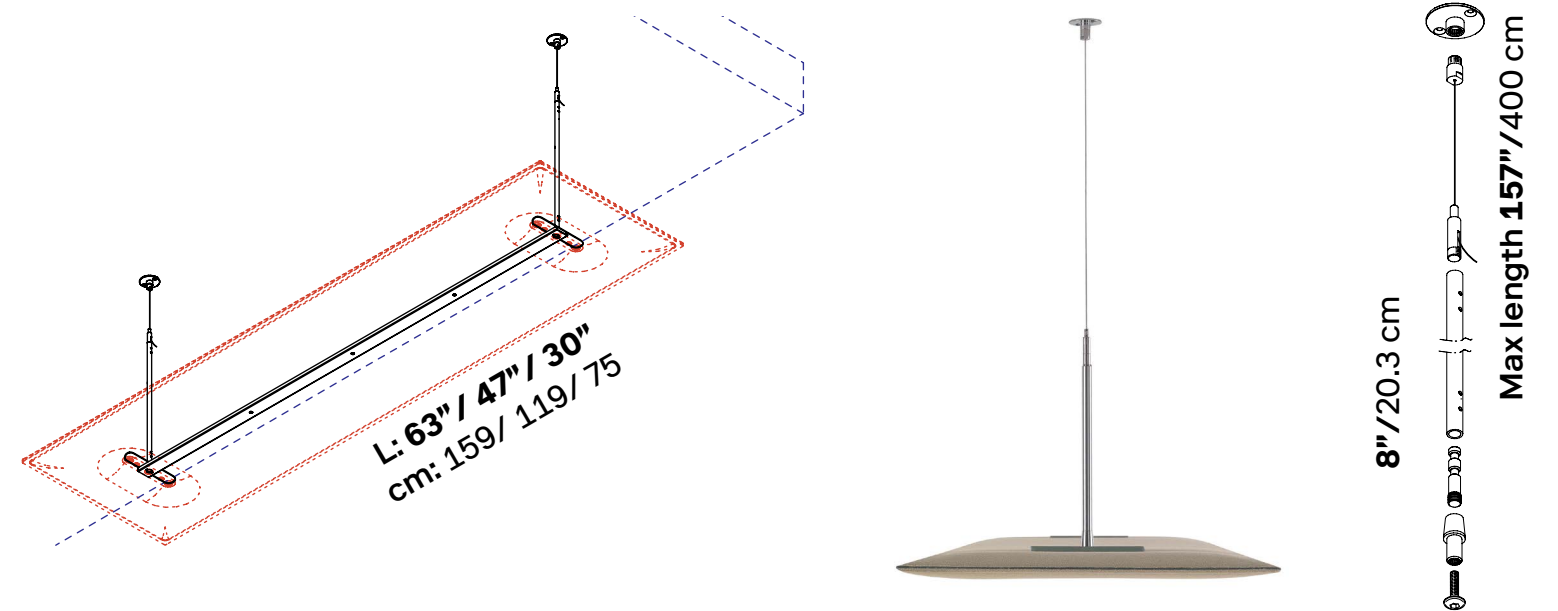

Please specify panel connection brackets and caps separately on page 157.

MITESCO WALL / CEILING

FLAT CEILING SUPPORT SPINE - HARDWARE ONLY

| Panel Size | 63"/159cm | 47"/119cm | 30"/75cm |
|------------|-------------|-------------|-------------|
| Part No | 40021123 | 40021124 | 40021125 |
| QTY | 01 | 01 | 01 |
| Finish | Silver Gray | Silver Gray | Silver Gray |

CEILING SUSPENDED KIT - HARDWARE ONLY

| Panel Size | 63"/159cm | 47"/119cm | 30"/75cm |
|------------|-------------|-------------|-------------|
| Part No | 40021116 | 40021117 | 40021118 |
| QTY | 01 | 01 | 01 |
| Finish | Silver Gray | Silver Gray | Silver Gray |
| Weight | 10.8 lbs. | 7.7 lbs | 3.9 lbs. |