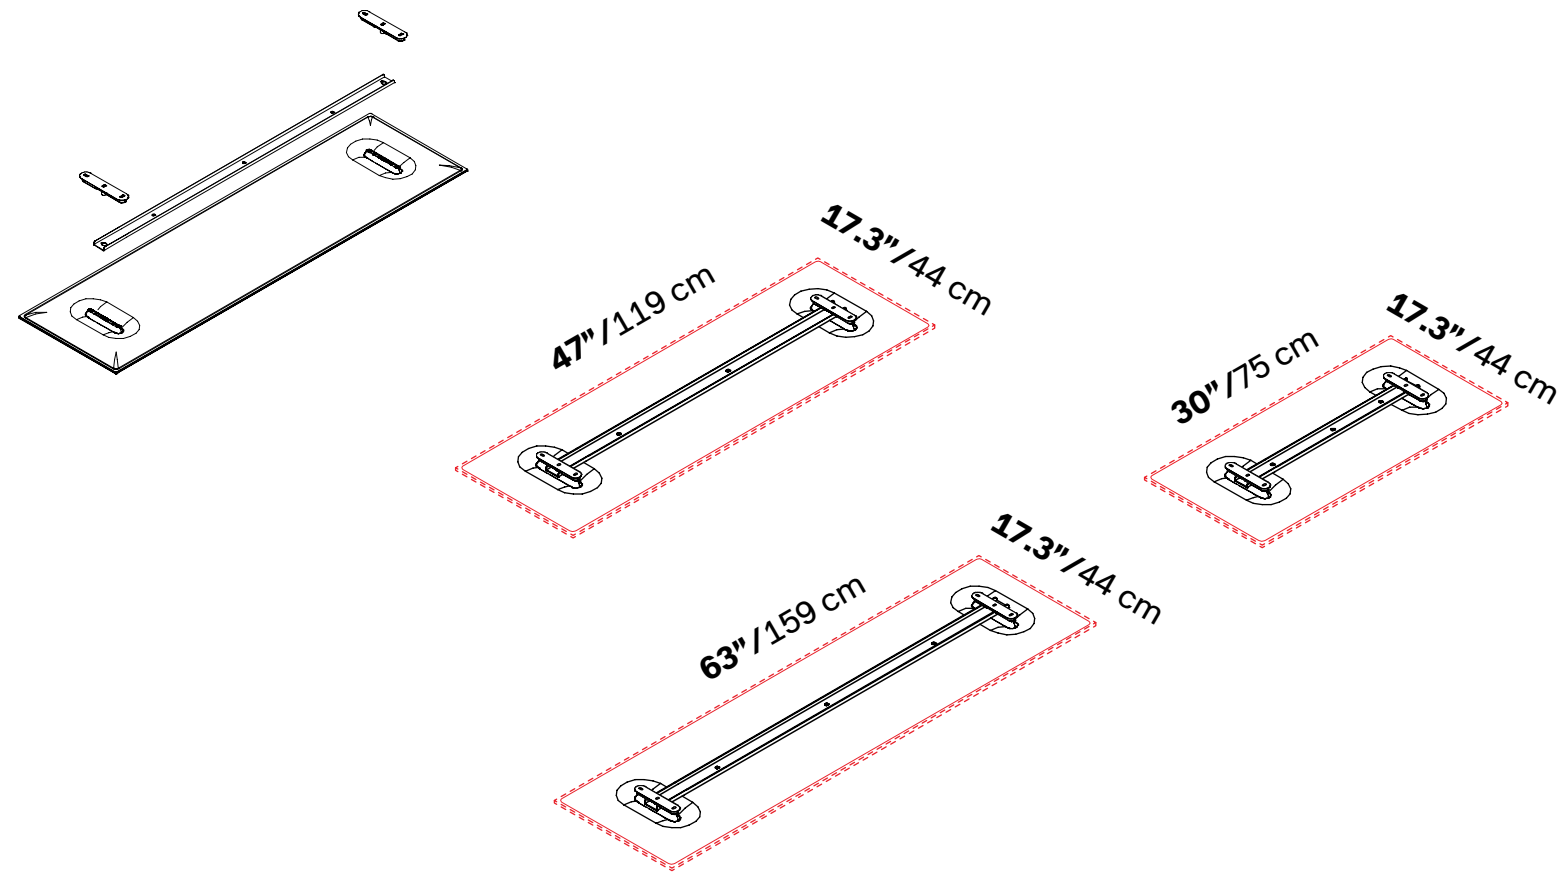

| | |
|--------------|---|
| Kit Includes | 04 Magnets |
| | 04 Steel polished steel plates |
| | 04 double-sided clear adhesive tape discs |

WALL HANGING - OPTIONAL

| | |
|------------|------------------|
| Panel Size | Fits all 3 sizes |
| Part No | 40021029 |
| QTY | 01 |
| Finish | Silver Gray |

8" WALL/CEILING SPACER KIT - HARDWARE ONLY

| Panel Size | 63"/159cm | 47"/119cm | 30"/75cm |
|------------|-------------|-------------|-------------|
| Part No | 40021036 | 40021035 | 40021034 |
| QTY | 01 | 01 | 01 |
| Finish | Silver Gray | Silver Gray | Silver Gray |

Please specify panel connection brackets and caps separately on page 157.

MITESCO WALL / CEILING

FLAT CEILING SUPPORT SPINE - HARDWARE ONLY

| Panel Size | 63"/159cm | 47"/119cm | 30"/75cm |
|------------|-------------|-------------|-------------|
| Part No | 40021123 | 40021124 | 40021125 |
| QTY | 01 | 01 | 01 |
| Finish | Silver Gray | Silver Gray | Silver Gray |