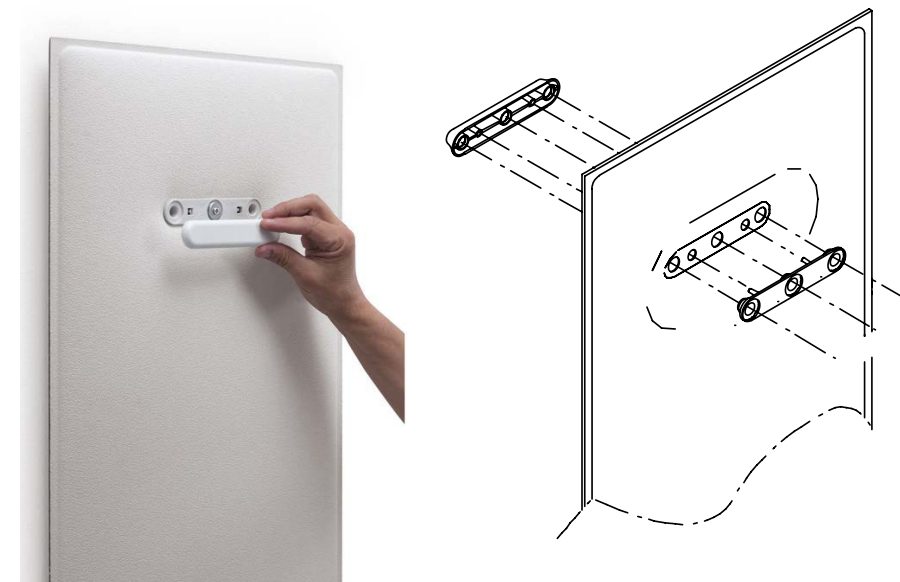

PANEL CONNECTION BRACKETS AND CAPS

Call your representative for stock levels and availability

	Color	Part No
	White	40021151
	Silver	40047033
	Charcoal Gray	40047027
	Beige	40047021
	Sun Yellow	40047034
	Carrot Orange	40047031
	Red	40047032
	Olive Green	40021107

	Color	Part No
	Apple Green	40047029
	Blue	40047025
	Black	40047024
	Special Order Color	MOQ: 70

Set of connection brackets and front caps to be used when mounting MITESCO panels. Complete kit, qty (1) per panel specified. (Screws not included).

Connection brackets to be used for all MITESCO panels. *Not needed for MITESCO desk options.