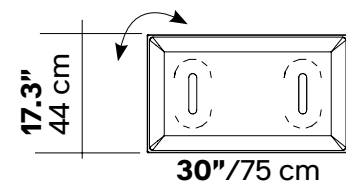

MITESCO PANELS

Call your representative for stock levels and availability

	Color	Part No	Part No	Part No
	White	40020027	40020018	40020007
	Silver	40020028	40020019	40020008
	Gray			
	Charcoal	40020046	40020040	40020039
	Gray			
	Beige	40020029**	40020020	40020009
	Sun	40020030**	40020021**	40020010
	Yellow			
	Carrot	40020031**	40020022**	40020011
	Orange			
	Red	40020032**	40020023	40020012
	Olive	40020044**	40020042**	40020041
	Green			

	Color	Part No	Part No	Part No
	Apple			40020013
	Green			
	Blue	40020034**	40020025**	40020014
	Black	40020035**	40020026**	40020015
		Special Order Color MOQ: 70	Special Order Color MOQ: 60	Special Order Color MOQ: 50

** Extended lead time
Extended lead time colors require: up to 10–12 weeks
For larger swatches & full color options, please refer to pages 32–34.

Panels available in special order colors. Special order colors require:
– MOQ varies from size to size
– Lead time up to 14–16 weeks
– +10% Custom service fee