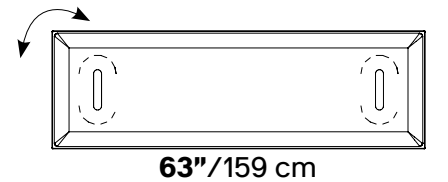

MITESCO PANELS

Call your representative for stock levels and availability

	Color	Part No	Part No	Part No
	White	40020027	40020018	40020007
	Silver	40020028	40020019	40020008
	Gray			
	Charcoal	40020046	40020040	40020039
	Gray			
	Beige	40020029**	40020020	40020009
	Sun	40020030**	40020021**	40020010
	Yellow			
	Carrot	40020031**	40020022**	40020011
	Orange			
	Red	40020032**	40020023	40020012
	Olive	40020044**	40020042**	40020041
	Green			

	Color	Part No	Part No	Part No
	Apple			40020013
	Green			
	Blue	40020034**	40020025**	40020014
	Black	40020035**	40020026**	40020015
		Special Order Color MOQ: 70	Special Order Color MOQ: 60	Special Order Color MOQ: 50

** Extended lead time
Extended lead time colors require: up to 10–12 weeks
For larger swatches & full color options, please refer to pages 32–34.

Panels available in special order colors. Special order colors require:
– MOQ varies from size to size
– Lead time up to 14–16 weeks
– +10% Custom service fee