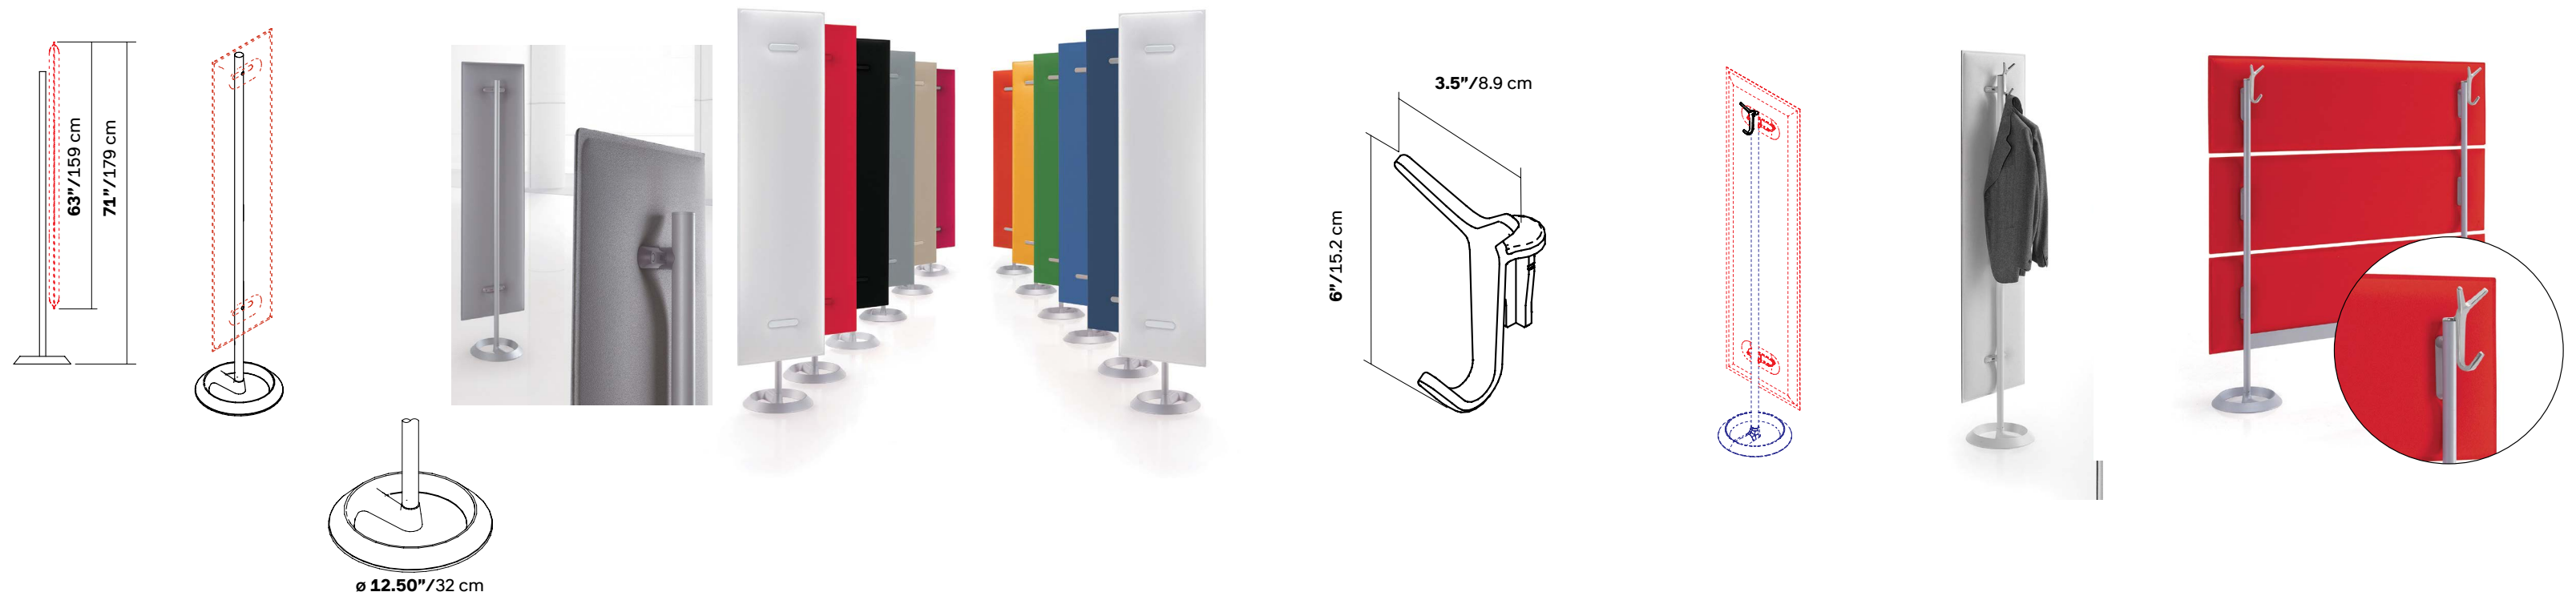

Connection brackets to be used for all MITESCO panels. *Not needed for MITESCO desk options.

MITESCO TOTEM

TOTEM HARDWARE - FOR 63" MITESCO PANEL

Panel Size	63"/159cm	Kit Includes	Pole
Part No	40021038		Base
QTY	01 Kit		
Finish	Silver Gray		

COAT HOOK - ACCESSORY

Compatible with TOTEM structure item # 40021038 or any single sided MITESCO divider screen.

Panel Size	Totem/Mitesco Dividers
Part No	40021050
QTY	01 Kit
Finish	Silver Gray

Please specify panel connection brackets and caps separately on page 157.