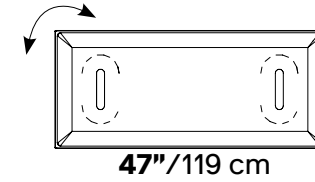

MITESCO PANELS

Call your representative for stock levels and availability

	Color	Part No	Part No	Part No
	White	40020027	40020018	40020007
	Silver	40020028	40020019	40020008
	Gray			
	Charcoal	40020046	40020040	40020039
	Gray			
	Beige	40020029**	40020020	40020009
	Sun	40020030**	40020021**	40020010
	Yellow			
	Carrot	40020031**	40020022**	40020011
	Orange			
	Red	40020032**	40020023	40020012
	Olive	40020044**	40020042**	40020041
	Green			

	Color	Part No	Part No	Part No
	Apple			40020013
	Green			
	Blue	40020034**	40020025**	40020014
	Black	40020035**	40020026**	40020015
		Special Order Color MOQ: 70	Special Order Color MOQ: 60	Special Order Color MOQ: 50

** Extended lead time
Extended lead time colors require: up to 10–12 weeks
For larger swatches & full color options, please refer to pages 32–34.

Panels available in special order colors. Special order colors require:
– MOQ varies from size to size
– Lead time up to 14–16 weeks
– +10% Custom service fee