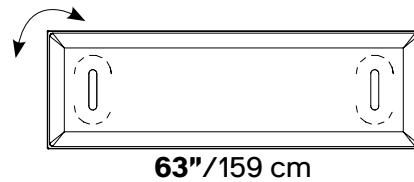

MITESCO PANELS

Call your representative for stock levels and availability

	Color	Part No	Part No	Part No
	White	40020027	40020018	40020007
	Silver	40020028	40020019	40020008
	Gray			
	Charcoal	40020046	40020040	40020039
	Gray			
	Beige	40020029**	40020020	40020009
	Sun	40020030**	40020021**	40020010
	Yellow			
	Carrot	40020031**	40020022**	40020011
	Orange			
	Red	40020032**	40020023	40020012
	Olive	40020044**	40020042**	40020041
	Green			

	Color	Part No	Part No	Part No
	Apple			40020013
	Green			
	Blue	40020034**	40020025**	40020014
	Black	40020035**	40020026**	40020015
		Special Order Color MOQ: 70	Special Order Color MOQ: 60	Special Order Color MOQ: 50

** Extended lead time
Extended lead time colors require: up to 10–12 weeks
For larger swatches & full color options, please refer to pages 32–34.

Panels available in special order colors. Special order colors require:
– MOQ varies from size to size
– Lead time up to 14–16 weeks
– +10% Custom service fee