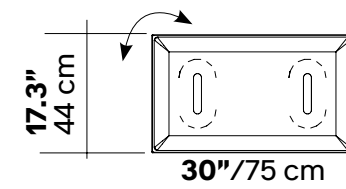

MITESCO PANELS

Call your representative for stock levels and availability

	Color	Part No	Part No	Part No
	White	40020027	40020018	40020007
	Silver	40020028	40020019	40020008
	Gray			
	Charcoal	40020046	40020040	40020039
	Gray			
	Beige	40020029**	40020020	40020009
	Sun	40020030**	40020021**	40020010
	Yellow			
	Carrot	40020031**	40020022**	40020011
	Orange			
	Red	40020032**	40020023	40020012
	Olive	40020044**	40020042**	40020041
	Green			

	Color	Part No	Part No	Part No
	Apple			40020013
	Green			
	Blue	40020034**	40020025**	40020014
	Black	40020035**	40020026**	40020015
		Special Order Color MOQ: 70	Special Order Color MOQ: 60	Special Order Color MOQ: 50

** Extended lead time
Extended lead time colors require: up to 10–12 weeks
For larger swatches & full color options, please refer to pages 32–34.

Panels available in special order colors. Special order colors require:
– MOQ varies from size to size
– Lead time up to 14–16 weeks
– +10% Custom service fee