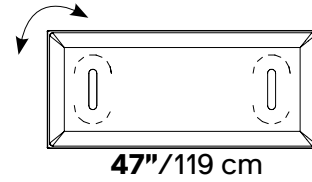

MITESCO PANELS

Call your representative for stock levels and availability

	Color	Part No	Part No	Part No
	White	40020027	40020018	40020007
	Silver	40020028	40020019	40020008
	Gray			
	Charcoal	40020046	40020040	40020039
	Gray			
	Beige	40020029**	40020020	40020009
	Sun	40020030**	40020021**	40020010
	Yellow			
	Carrot	40020031**	40020022**	40020011
	Orange			
	Red	40020032**	40020023	40020012
	Olive	40020044**	40020042**	40020041
	Green			

	Color	Part No	Part No	Part No
	Apple			40020013
	Green			
	Blue	40020034**	40020025**	40020014
	Black	40020035**	40020026**	40020015
		Special Order Color MOQ: 70	Special Order Color MOQ: 60	Special Order Color MOQ: 50

** Extended lead time
Extended lead time colors require: up to 10–12 weeks
For larger swatches & full color options, please refer to pages 32–34.

Panels available in special order colors. Special order colors require:
– MOQ varies from size to size
– Lead time up to 14–16 weeks
– +10% Custom service fee