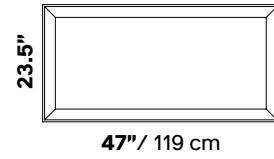

Panels available in special order colors. Special order colors require:

– MOQ varies from size to size

– Lead time up to 14–16 weeks

– +10% Custom service fee

MINIMAL PANELS

Call your representative for stock levels and availability