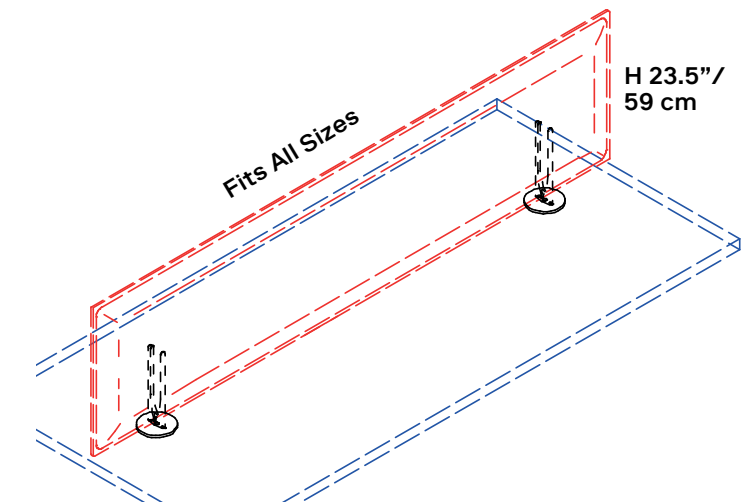

MINIMAL BRACKETS

DESKTOP STAND BRACKETS - PAIR

Pair of brackets with base in powder coated steel.

Panel Size	Fits all sizes	Fits all sizes	Fits all sizes
Part No	40025847	40025848	40025853
QTY	01 Pair	01 Pair	01 Pair
Finish	Silver Gray	Matte White	Matte Black

DESK CIRCULAR BRACKETS - PAIR

Pair of powder coated steel bases fixed to desktop with MINIMAL fixed brackets 40038001, 40038005, 40038007.

Panel Size	Fits all sizes
Part No	40038006
QTY	01 Pair
Finish	Silver Gray

*Available on special order basis – made to order. Pricing TBD based on quantity.