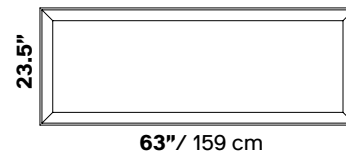

MINIMAL PANELS

Call your representative for stock levels and availability

	Color	Part No	Part No	Part No	Part No
	White	40025140	40025649	40025002	
	Silver	40025141	40025650	40025001	40025661
	Gray				
	Charcoal Gray	40025142	40025651	40025003	40025723
	Slate Blue	40025296	40025659	40025295	40025663
	Beige	40025207**	40025652**	40020055**	
	Sun Yellow	40025209**	40025654**	40020056**	
	Carrot Orange	40025211**	40025655**	40025006**	
	Red	40025210**	40025656**	40020057**	