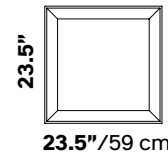

Panels available in special order colors. Special order colors require:

– MOQ varies from size to size

– Lead time up to 14–16 weeks

– +10% Custom service fee

MINIMAL PANELS

Call your representative for stock levels and availability