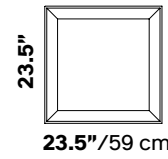

MINIMAL PANELS

Call your representative for stock levels and availability

	Color	Part No	Part No	Part No	Part No
	White	40025140	40025649	40025002	
	Silver	40025141	40025650	40025001	40025661
	Gray				
	Charcoal Gray	40025142	40025651	40025003	40025723
	Slate Blue	40025296	40025659	40025295	40025663
	Beige	40025207**	40025652**	40020055**	
	Sun Yellow	40025209**	40025654**	40020056**	
	Carrot Orange	40025211**	40025655**	40025006**	
	Red	40025210**	40025656**	40020057**	