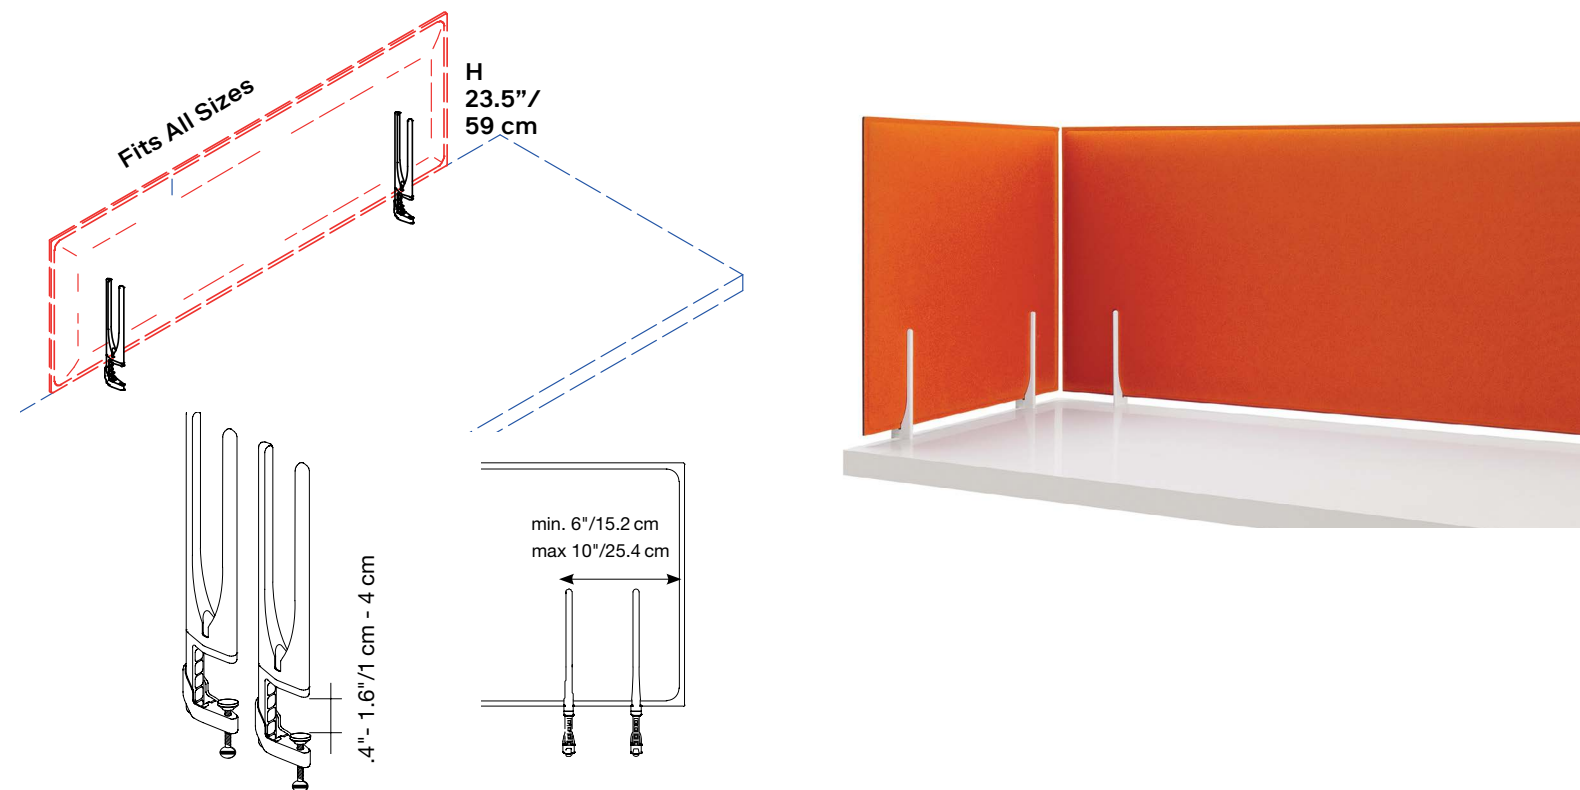

MINIMAL BRACKETS

DIRECT MOUNT BRACKETS - PAIR

Mount bracket connections are fixed to the desktop with screws and the panel is inserted inside the brackets (screws not included).

Panel Size	Fits all sizes	Fits all sizes	Fits all sizes
Part No	40038001	40038005	40038007
QTY	01 Pair	01 Pair	01 Pair
Finish	Silver Gray	Matte White	Matte Black

CLAMP BRACKETS - PAIR

Bracket connections are clamped to the desk and the panel is inserted inside the brackets.

Panel Size	Fits all sizes	Fits all sizes	Fits all sizes
Part No	40038008	40038009	40038010
QTY	01 Pair	01 Pair	01 Pair
Finish	Silver Gray	Matte White	Matte Black