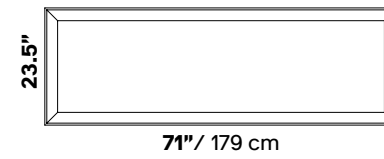

Panels available in special order colors. Special order colors require:

– MOQ varies from size to size

– Lead time up to 14–16 weeks

– +10% Custom service fee

MINIMAL PANELS

Call your representative for stock levels and availability