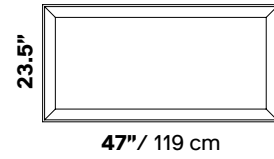

MINIMAL PANELS

Call your representative for stock levels and availability

	Color	Part No	Part No	Part No	Part No
	White	40025140	40025649	40025002	
	Silver	40025141	40025650	40025001	40025661
	Gray				
	Charcoal Gray	40025142	40025651	40025003	40025723
	Slate Blue	40025296	40025659	40025295	40025663
	Beige	40025207**	40025652**	40020055**	
	Sun Yellow	40025209**	40025654**	40020056**	
	Carrot Orange	40025211**	40025655**	40025006**	
	Red	40025210**	40025656**	40020057**	