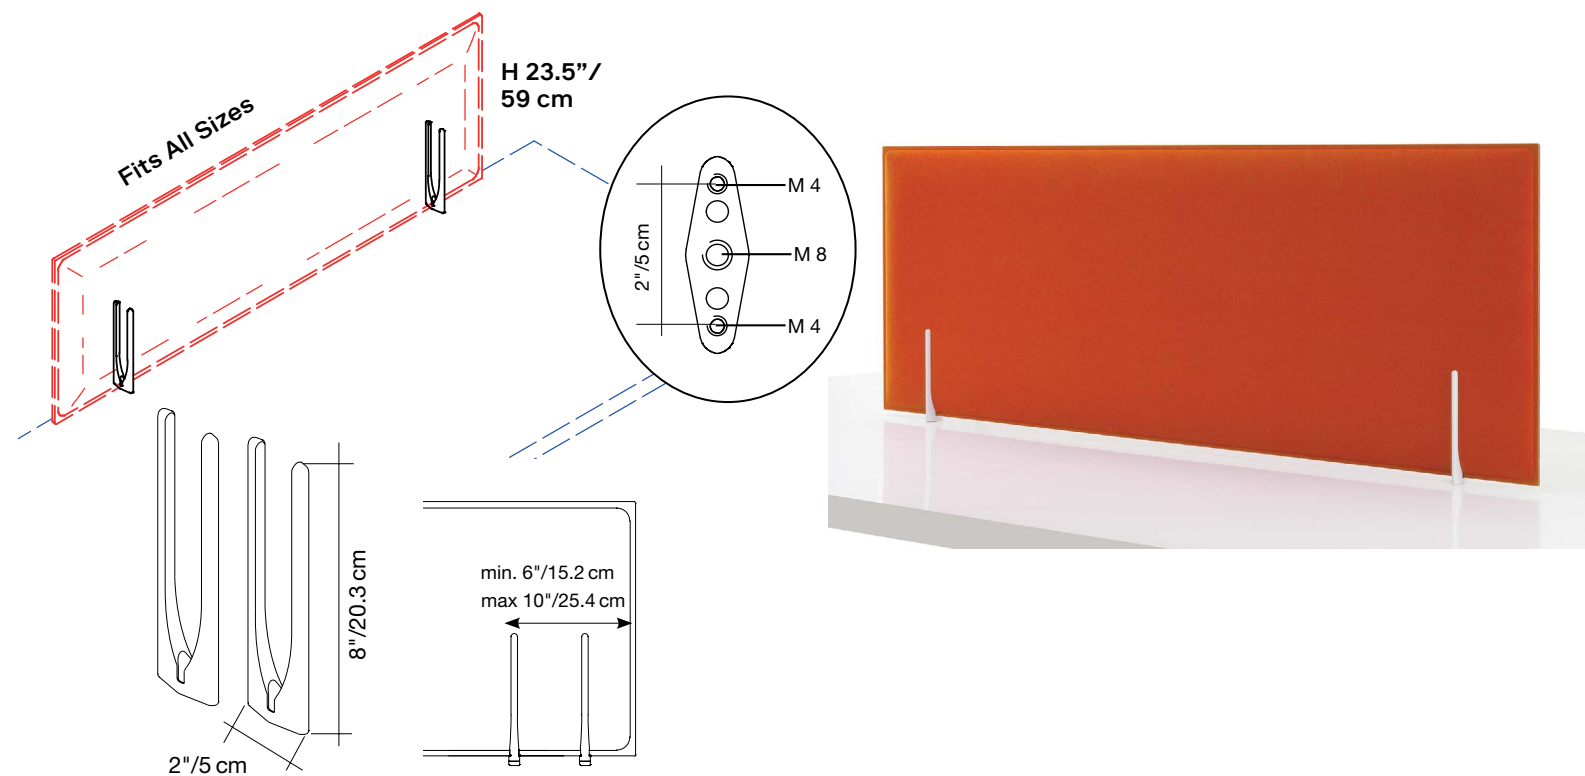

MINIMAL BRACKETS

DIRECT MOUNT BRACKETS - PAIR

Mount bracket connections are fixed to the desktop with screws and the panel is inserted inside the brackets (screws not included).

Panel Size	Fits all sizes	Fits all sizes	Fits all sizes
Part No	40038001	40038005	40038007
QTY	01 Pair	01 Pair	01 Pair
Finish	Silver Gray	Matte White	Matte Black

CLAMP BRACKETS - PAIR

Bracket connections are clamped to the desk and the panel is inserted inside the brackets.

Panel Size	Fits all sizes	Fits all sizes	Fits all sizes
Part No	40038008	40038009	40038010
QTY	01 Pair	01 Pair	01 Pair
Finish	Silver Gray	Matte White	Matte Black