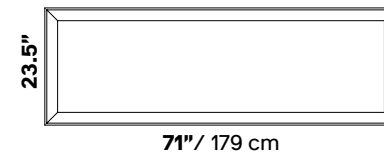

MINIMAL PANELS

Call your representative for stock levels and availability

	Color	Part No	Part No	Part No	Part No
	White	40025140	40025649	40025002	
	Silver	40025141	40025650	40025001	40025661
	Gray				
	Charcoal Gray	40025142	40025651	40025003	40025723
	Slate Blue	40025296	40025659	40025295	40025663
	Beige	40025207**	40025652**	40020055**	
	Sun Yellow	40025209**	40025654**	40020056**	
	Carrot Orange	40025211**	40025655**	40025006**	
	Red	40025210**	40025656**	40020057**	

** Extended lead time

Extended lead time colors require: up to 10–12 weeks

Quick Ship items only show item number without additional notation

For larger swatches & full color options, please refer to pages 32–34.

Panels available in special order colors. Special order colors require:

– MOQ varies from size to size

– Lead time up to 14–16 weeks

– +10% Custom service fee