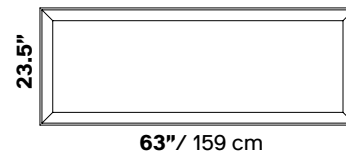

Panels available in special order colors. Special order colors require:

– MOQ varies from size to size

– Lead time up to 14–16 weeks

– +10% Custom service fee

MINIMAL PANELS

Call your representative for stock levels and availability