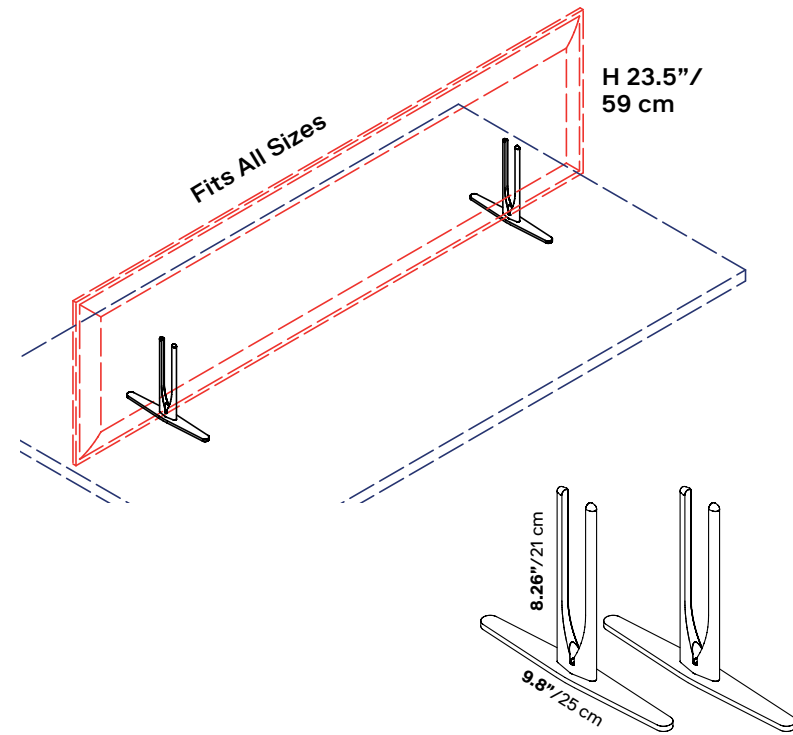

MINIMAL BRACKETS

DESKTOP STAND BRACKETS - PAIR

Pair of brackets with base in powder coated steel.

Panel Size	Fits all sizes	Fits all sizes	Fits all sizes
Part No	40025847	40025848	40025853
QTY	01 Pair	01 Pair	01 Pair
Finish	Silver Gray	Matte White	Matte Black

DESK CIRCULAR BRACKETS - PAIR

Pair of powder coated steel bases fixed to desktop with MINIMAL fixed brackets 40038001, 40038005, 40038007.

Panel Size	Fits all sizes
Part No	40038006
QTY	01 Pair
Finish	Silver Gray

*Available on special order basis – made to order. Pricing TBD based on quantity.