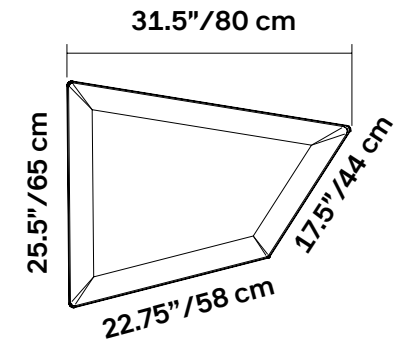

FLAP PANEL / GRANDE COMPLETE SET

Call your representative for stock levels and availability

Flap

Flap Grande with 3.9" Mounting Arm

Flap Grande with 9" Mounting Arm

Flap

Flap Grande with 3.9" Mounting Arm

Flap Grande with 9" Mounting Arm