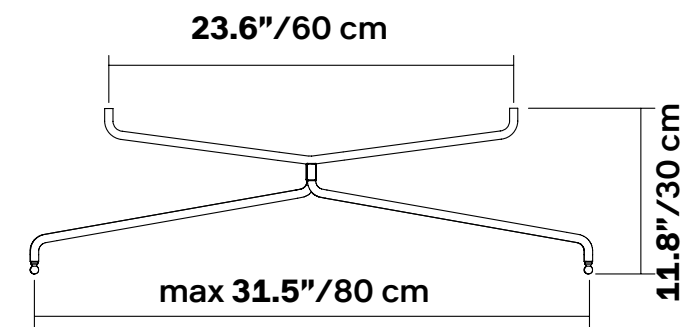

ø 1.50" / 3.8 cm

max 153" / 390 cm

10.8" / 27.4 cm

CONNECTION JOINT

FLAP CHANDELIER 4 PANEL CEILING FRAME HARDWARE KIT (MODULAR ADDER)

Please specify FLAP panels separately on pg. 74.

*Not compatible with FLAP GRANDE.

Complete system

Kit includes	02 Center beam support
	02 Hanging support
	02 Set ceiling plate with aircraft cables
	04 Brackets to fasten panels
	01 connection joint
Frame Style	Modular adder 4 panel frame
Part No	40024011
QTY	01 Frame
Finish	Chrome
Weight	12.2 lbs.

ø 1.50"/3.8 cm

CONNECTION
JOINT

FLAP CHANDELIER LAYOUT DIMENSIONS

4 FLAP CHANDELIER

8 FLAP CHANDELIER

To create a (12) FLAP CHANDELIER, simply add qty (1) part #40024011 to the (8) FLAP CHANDELIER + qty (12). FLAP panels on page 74.

4 FLAP CHANDELIER

Part No	40024009
Size	Approx. 4.5 ft x 4.5 ft (1.4 m x 1.4 m)

8 FLAP CHANDELIER

Part No	40024010
Size	Approx. 8.25 ft x 4.5 ft (2.5 m x 1.4 m)

12 FLAP CHANDELIER

Size	Approx. 12 ft x 4.5 ft (3.6 m x 1.4 m)
------	--