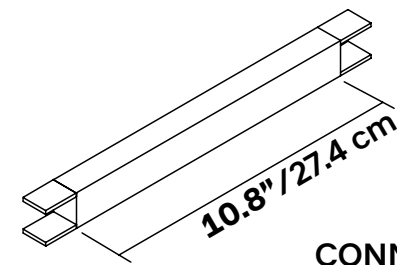

FLAP CHANDELIER 4 PANEL CEILING HARWARE FRAME

Please specify FLAP panels separately on pg. 74.

*Not compatible with FLAP GRANDE.

Complete system

Kit includes	01 Center beam support
	02 Upward hanging support
	01 Ceiling plate with aircraft cables
	04 Brackets to fasten panels
Frame Style	04 Panel Frame
Part No	40024009
QTY	01 Frame
Finish	Chrome
Weight	12.2 lbs.

ø 1.50\"/>

max 153\"/>

36.4\"/>

FLAP CHANDELIER 8 PANEL CEILING HARDWARE FRAME

Please specify FLAP panels separately on pg. 74.

*Not compatible with FLAP GRANDE.

Complete system

Kit includes	02 Center beam support
	02 Upward hanging support
	02 Ceiling plate with aircraft cables
	08 Brackets to fasten panels
	01 connection joint
Frame Style	08 Panel Frame
Part No	40024010
QTY	01 Frame
Finish	Chrome
Weight	23.4 lbs.

ø 1.50" / 3.8 cm

max 153" / 390 cm

10.8" / 27.4 cm

CONNECTION JOINT

FLAP CHANDELIER 4 PANEL CEILING FRAME HARDWARE KIT (MODULAR ADDER)

Please specify FLAP panels separately on pg. 74.

*Not compatible with FLAP GRANDE.