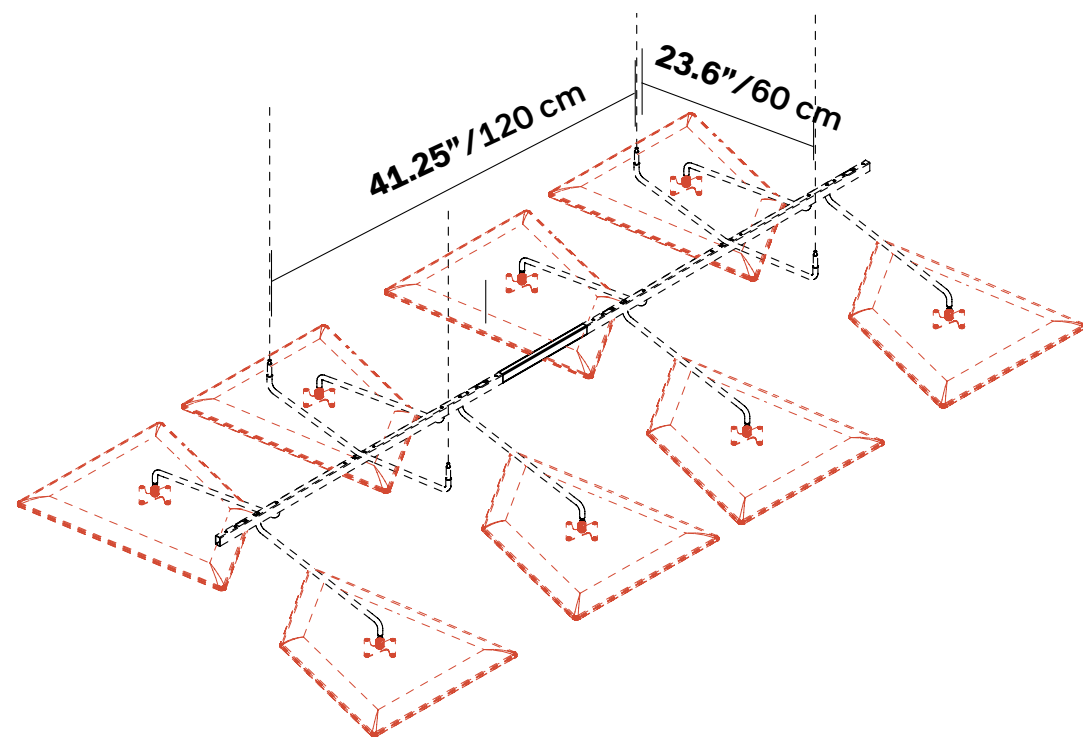

FLAP CHANDELIER 4 PANEL CEILING HARWARE FRAME

Please specify FLAP panels separately on pg. 74.

*Not compatible with FLAP GRANDE.

Complete system

Kit includes	01 Center beam support
	02 Upward hanging support
	01 Ceiling plate with aircraft cables
	04 Brackets to fasten panels
Frame Style	04 Panel Frame
Part No	40024009
QTY	01 Frame
Finish	Chrome
Weight	12.2 lbs.

ø 1.50\"/>

max 153\"/>

36.4\"/>

FLAP CHANDELIER 8 PANEL CEILING HARDWARE FRAME

Please specify FLAP panels separately on pg. 74.

*Not compatible with FLAP GRANDE.

Complete system

Kit includes	02 Center beam support
	02 Upward hanging support
	02 Ceiling plate with aircraft cables
	08 Brackets to fasten panels
	01 connection joint
Frame Style	08 Panel Frame
Part No	40024010
QTY	01 Frame
Finish	Chrome
Weight	23.4 lbs.

ø 1.50" / 3.8 cm

max 153" / 390 cm

10.8" / 27.4 cm

CONNECTION JOINT

FLAP CHANDELIER 4 PANEL CEILING FRAME HARDWARE KIT (MODULAR ADDER)

Please specify FLAP panels separately on pg. 74.

*Not compatible with FLAP GRANDE.