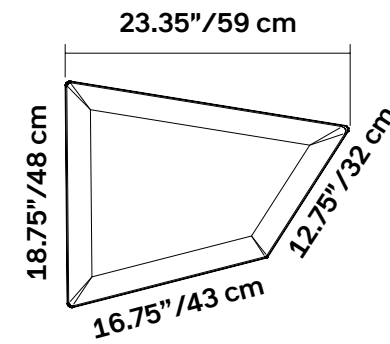

FLAP PANEL / GRANDE COMPLETE SET

Call your representative for stock levels and availability

Flap

Flap Grande with 3.9" Mounting Arm

Flap Grande with 9" Mounting Arm

Flap

Flap Grande with 3.9" Mounting Arm

Flap Grande with 9" Mounting Arm