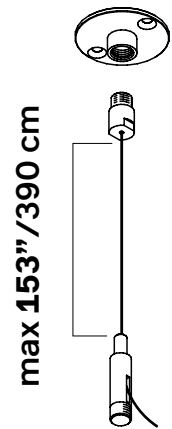

ø 1.50"/3.8 cm

CONNECTION
JOINT