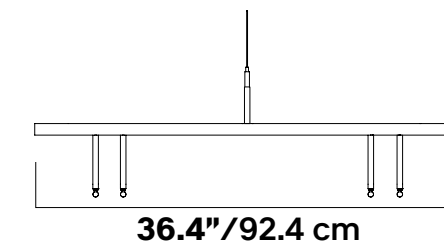

FLAP CHANDELIER 4 PANEL CEILING FRAME HARDWARE KIT (MODULAR ADDER)

Please specify FLAP panels separately on pg. 74.

*Not compatible with FLAP GRANDE.

Complete system

Kit includes	02 Center beam support
	02 Hanging support
	02 Set ceiling plate with aircraft cables
	04 Brackets to fasten panels
	01 connection joint
Frame Style	Modular adder 4 panel frame
Part No	40024011
QTY	01 Frame
Finish	Chrome
Weight	12.2 lbs.

ø 1.50"/3.8 cm