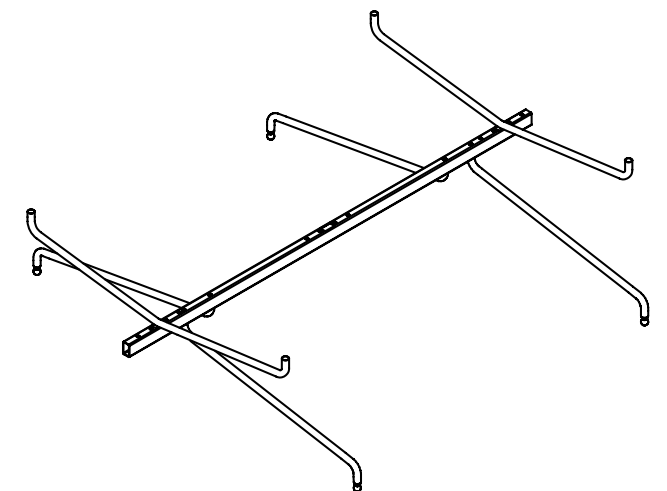

FLAP CHANDELIER

FLAP CHANDELIER

FLAP CHANDELIER frames come in either fixed or modular designs. The arms articulate off the center beam, providing added flexibility. Panels can rotate and tilt as desired within the frame.

FLAP CHANDELIER 4 PANEL CEILING HARWARE FRAME

Please specify FLAP panels separately on pg. 74.

*Not compatible with FLAP GRANDE.

Complete system

Kit includes	01 Center beam support
	02 Upward hanging support
	01 Ceiling plate with aircraft cables
	04 Brackets to fasten panels
Frame Style	04 Panel Frame
Part No	40024009
QTY	01 Frame
Finish	Chrome
Weight	12.2 lbs.

ø 1.50\"/>

max 153\"/>

36.4\"/>

FLAP CHANDELIER 8 PANEL CEILING HARDWARE FRAME

Please specify FLAP panels separately on pg. 74.

*Not compatible with FLAP GRANDE.

Complete system

Kit includes	02 Center beam support
	02 Upward hanging support
	02 Ceiling plate with aircraft cables
	08 Brackets to fasten panels
	01 connection joint
Frame Style	08 Panel Frame
Part No	40024010
QTY	01 Frame
Finish	Chrome
Weight	23.4 lbs.