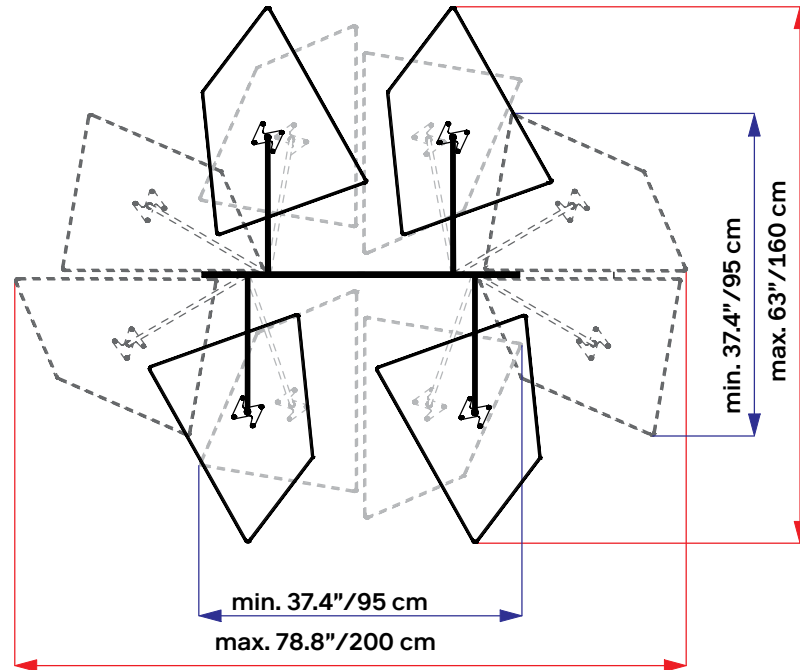

ø 1.50"/3.8 cm

CONNECTION
JOINT

FLAP CHANDELIER LAYOUT DIMENSIONS

4 FLAP CHANDELIER

8 FLAP CHANDELIER

To create a (12) FLAP CHANDELIER, simply add qty (1) part #40024011 to the (8) FLAP CHANDELIER + qty (12). FLAP panels on page 74.

4 FLAP CHANDELIER

Part No	40024009
Size	Approx. 4.5 ft x 4.5 ft (1.4 m x 1.4 m)

8 FLAP CHANDELIER

Part No	40024010
Size	Approx. 8.25 ft x 4.5 ft (2.5 m x 1.4 m)

12 FLAP CHANDELIER

Size	Approx. 12 ft x 4.5 ft (3.6 m x 1.4 m)
------	--

16 FLAP CHANDELIER

Size	Approx. 16 ft x 4.5 ft (4.8 m x 1.4 m)
------	--