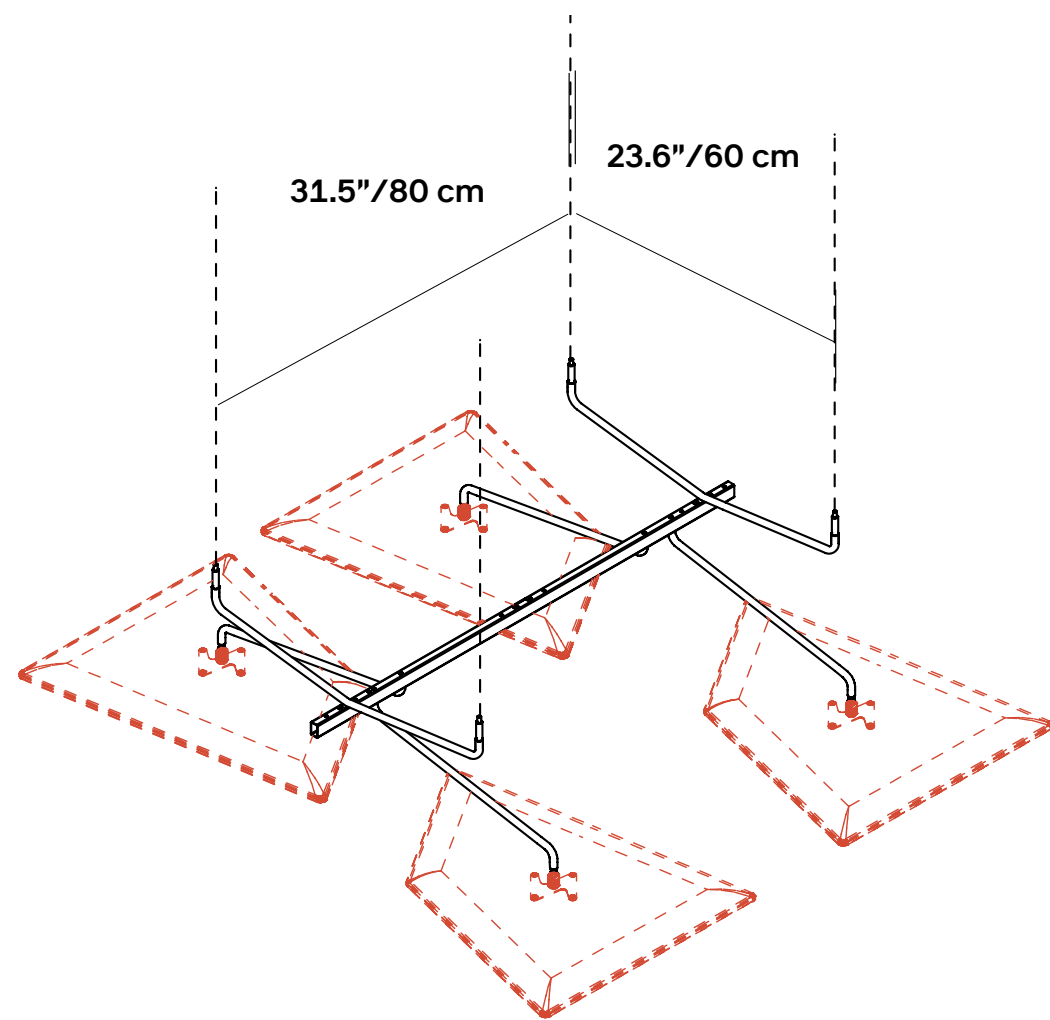

FLAP CHANDELIER 4 PANEL CEILING HARWARE FRAME

Please specify FLAP panels separately on pg. 74.

*Not compatible with FLAP GRANDE.

Complete system

Kit includes	01 Center beam support
	02 Upward hanging support
	01 Ceiling plate with aircraft cables
	04 Brackets to fasten panels
Frame Style	04 Panel Frame
Part No	40024009
QTY	01 Frame
Finish	Chrome
Weight	12.2 lbs.

4 FLAP CHANDELIER

Part No	40024009
Size	Approx. 4.5 ft x 4.5 ft (1.4 m x 1.4 m)

8 FLAP CHANDELIER

Part No	40024010
Size	Approx. 8.25 ft x 4.5 ft (2.5 m x 1.4 m)

12 FLAP CHANDELIER

Size	Approx. 12 ft x 4.5 ft (3.6 m x 1.4 m)
------	--