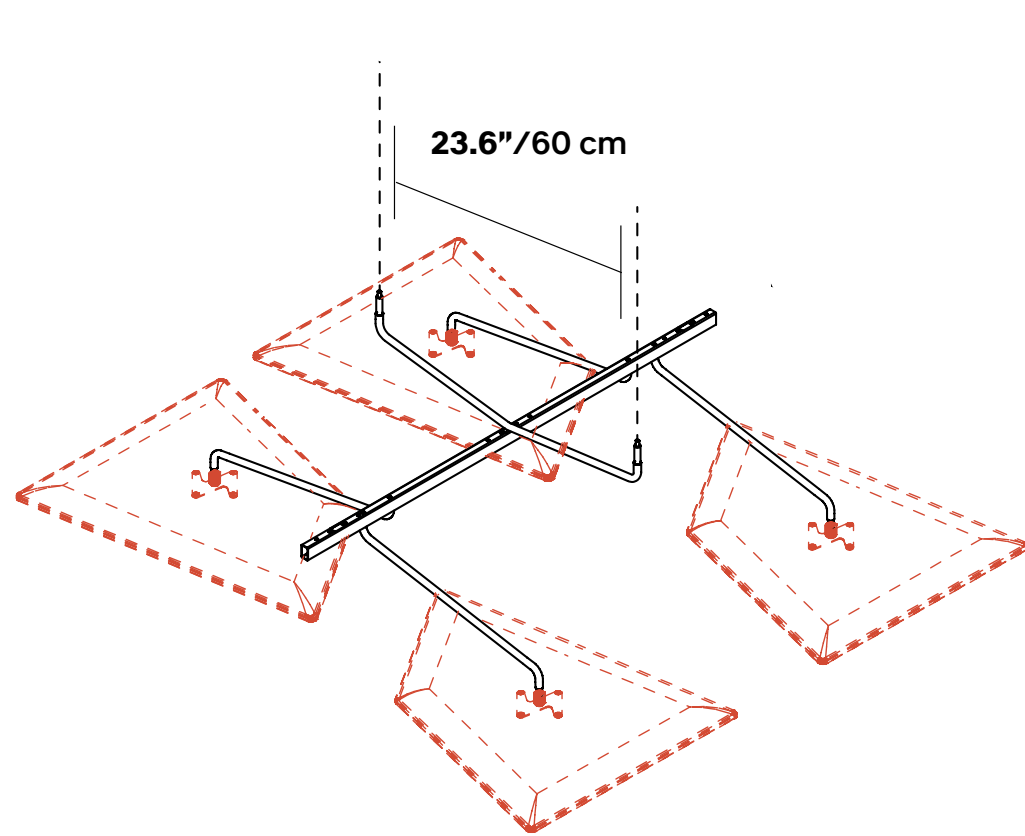

FLAP CHANDELIER 4 PANEL CEILING FRAME HARDWARE KIT (MODULAR ADDER)

Please specify FLAP panels separately on pg. 74.

*Not compatible with FLAP GRANDE.

Complete system

Kit includes	02 Center beam support
	02 Hanging support
	02 Set ceiling plate with aircraft cables
	04 Brackets to fasten panels
	01 connection joint
Frame Style	Modular adder 4 panel frame
Part No	40024011
QTY	01 Frame
Finish	Chrome
Weight	12.2 lbs.

ø 1.50"/3.8 cm