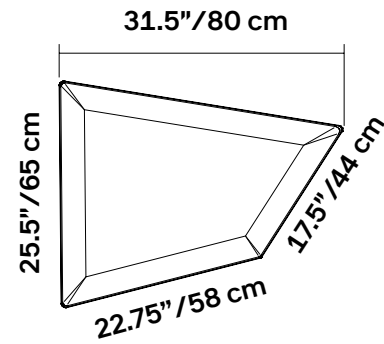

FLAP PANEL / GRANDE COMPLETE SET

Call your representative for stock levels and availability

Flap

Flap Grande with 3.9" Mounting Arm

Flap Grande with 9" Mounting Arm

Flap

Flap Grande with 3.9" Mounting Arm

Flap Grande with 9" Mounting Arm