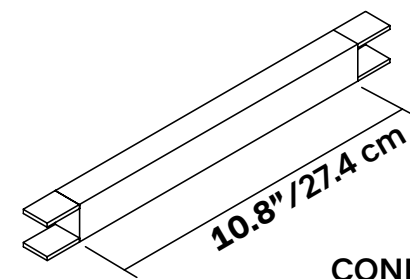

ø 1.50"/3.8 cm

CONNECTION
JOINT