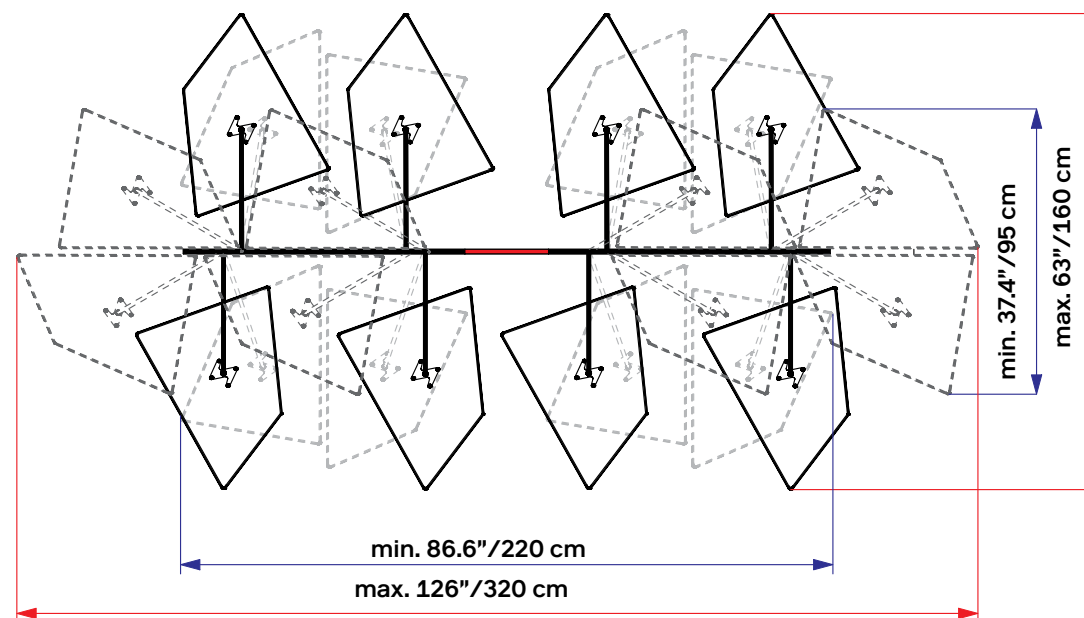

ø 1.50"/3.8 cm

CONNECTION
JOINT

FLAP CHANDELIER LAYOUT DIMENSIONS

4 FLAP CHANDELIER

8 FLAP CHANDELIER

To create a (12) FLAP CHANDELIER, simply add qty (1) part #40024011 to the (8) FLAP CHANDELIER + qty (12). FLAP panels on page 74.

4 FLAP CHANDELIER

Part No	40024009
Size	Approx. 4.5 ft x 4.5 ft (1.4 m x 1.4 m)

8 FLAP CHANDELIER

Part No	40024010
Size	Approx. 8.25 ft x 4.5 ft (2.5 m x 1.4 m)

12 FLAP CHANDELIER

Size	Approx. 12 ft x 4.5 ft (3.6 m x 1.4 m)
------	--

16 FLAP CHANDELIER

Size	Approx. 16 ft x 4.5 ft (4.8 m x 1.4 m)
------	--