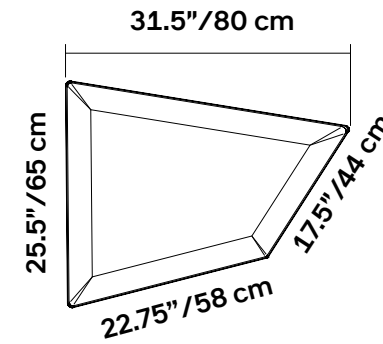

FLAP PANEL / GRANDE COMPLETE SET

Call your representative for stock levels and availability

Flap

Flap Grande with 3.9" Mounting Arm

Flap Grande with 9" Mounting Arm

Flap

Flap Grande with 3.9" Mounting Arm

Flap Grande with 9" Mounting Arm