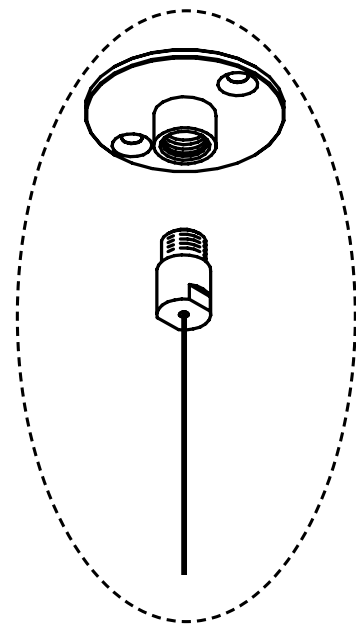

# BAFFLE COMPLETE KIT

For direct surface mounting on ceiling. Screws to fasten bracket to ceiling/wall not included.

Kit includes	01 panel
	02 supports
	02 ceiling plates
	02 cables

Ø 1.50"/3.81 cm

2"/5 cm