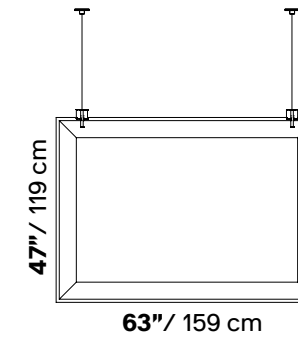

BAFFLE OVERSIZE COMPLETE KIT

Call your representative for stock levels and availability

Color	Part No	Part No
White	40025225	40025229
Silver	40025226	40025230
Gray		
Charcoal	40025228	40025232
Gray		
Slate	40025363	40025372
Blue		
Beige	40025367**	40025376**
Sun	40025369**	40025378**
Yellow		
Carrot	40025366**	40025375**
Orange		
Red	40025368**	40025377**

Color	Part No	Part No
Rustic	40025362**	40025371**
Brick		
Olive	40025370**	40025379**
Green		
Dark	40025364**	40025373**
Teal		
Black	40025764**	40025765**
Cool	40025365**	40025374**
White		

Special Order Color
MOQ: 60

Special Order Color
MOQ: 60

** Extended lead time

Extended lead time colors require: up to 10–12 weeks

Quick Ship items only show item number without additional notation

For larger swatches & full color options, please refer to pages 32–34.

Panels available in special order colors. Special order colors require:

– MOQ varies from size to size

– Lead time up to 14–16 weeks

– +10% Custom service fee