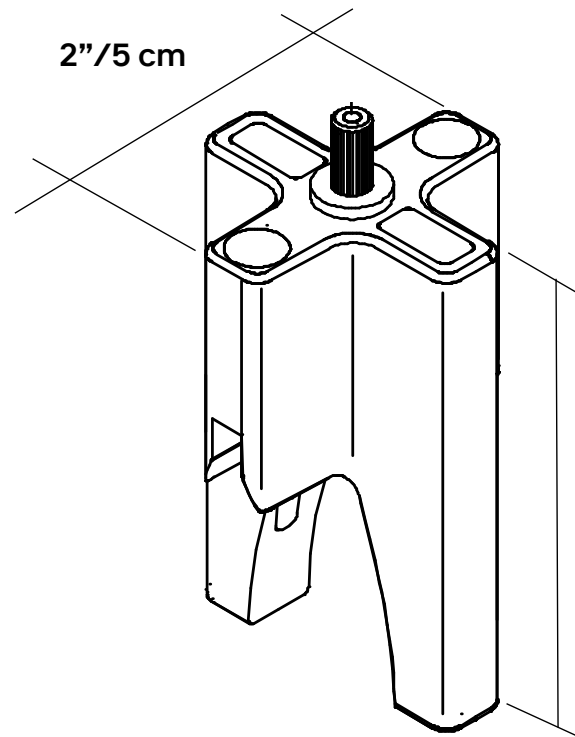

# BAFFLE COMPLETE KIT

For direct surface mounting on ceiling. Screws to fasten bracket to ceiling/wall not included.

Kit includes	01 panel
	02 supports
	02 ceiling plates
	02 cables

Ø 1.50"/3.81 cm

2"/5 cm

3.125"/8 cm

L. max 153"/390 cm