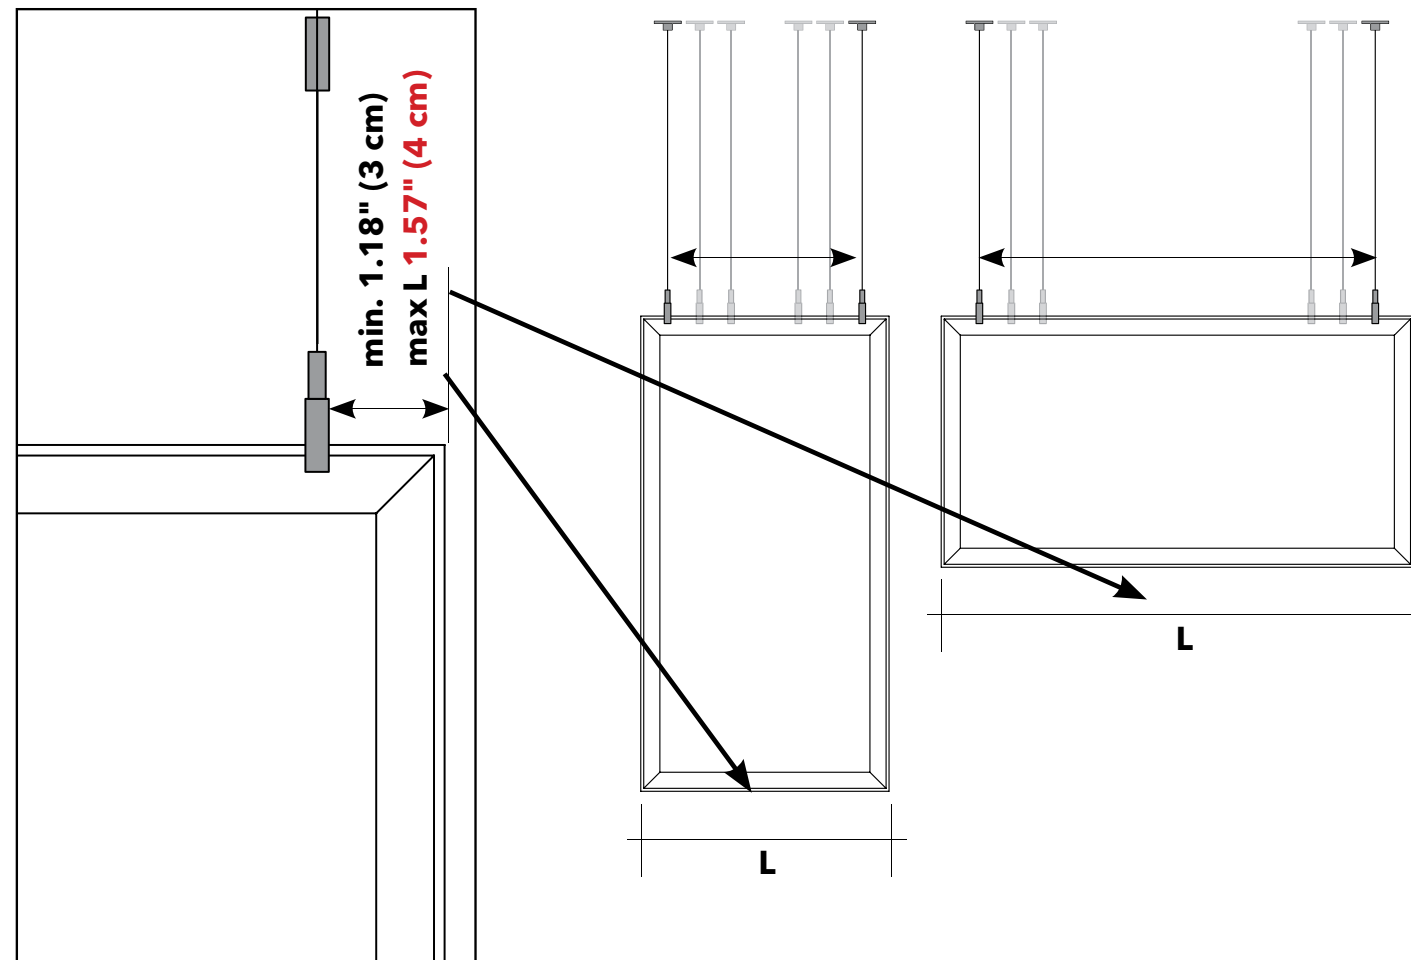

Kit includes	01 panel
	02 ceiling plates
	02 steel cables
	02 hanging for panel

ø 1.50"/3.8 cm

Cable lock, adjusts the height up to 153"/388.6 cm