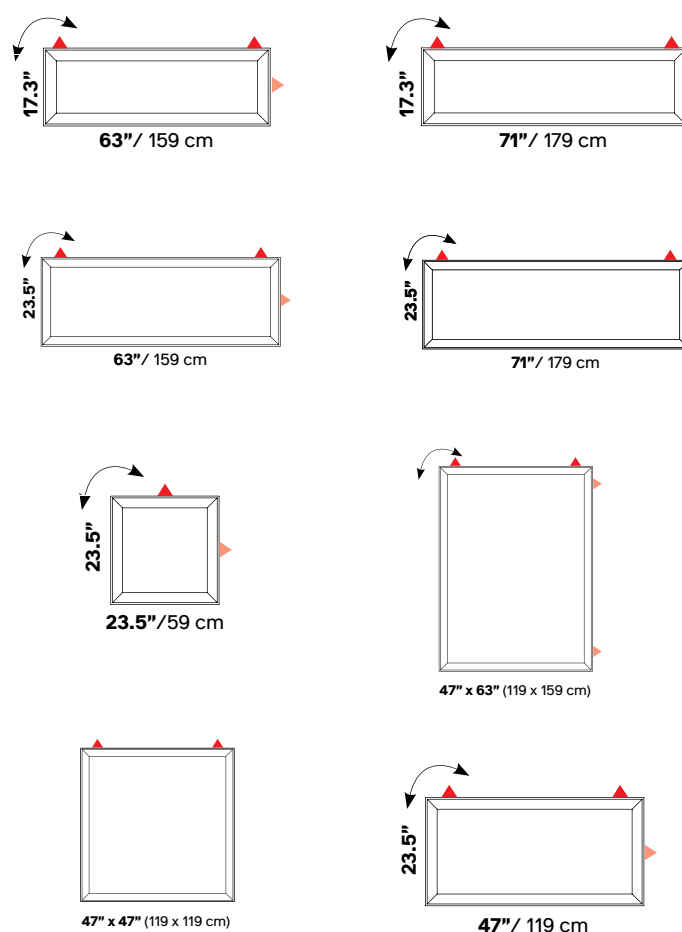

Panel size	Fits All Sizes	Fits All Sizes
Part No	40025090	40025091
QTY	01 pair	01 pair
Finish	Matte White	Satin Nickel

This symbol indicates the number of brackets required to hang panel. Panels can be mounted either horizontally or vertically.

Panel size	Fits All Sizes
Part No	40025586
QTY	01 Pair
Finish	Matte White

This symbol indicates the number of brackets required to hang panel. Panels can be mounted either horizontally or vertically.