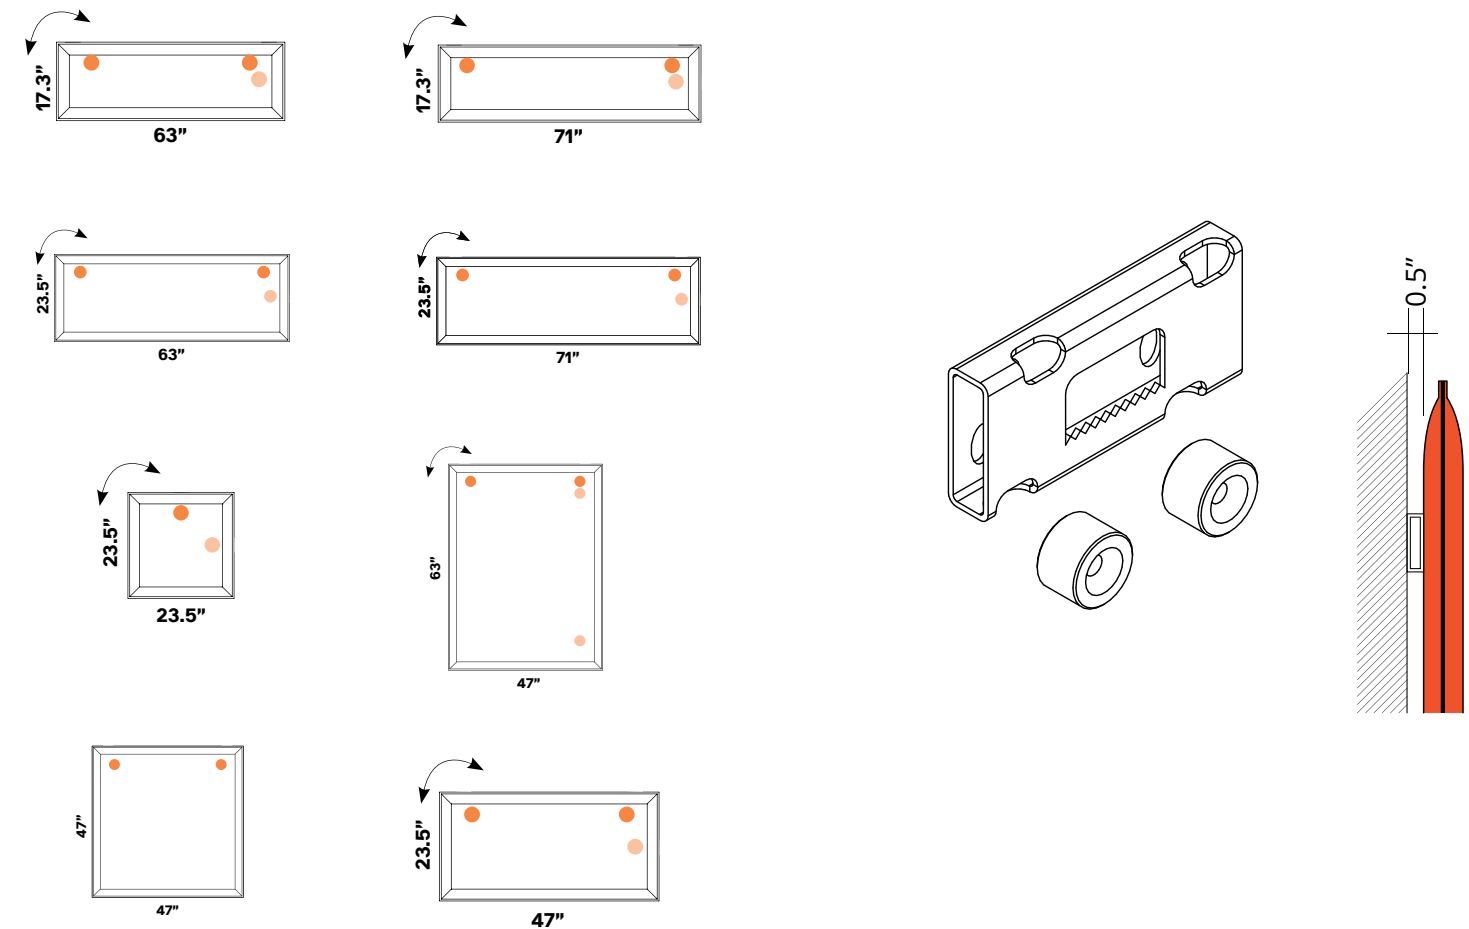

# SNOWFIX EASY WALL MOUNTING HANGERS

SNOWFIX EASY PANELS HANGERS come in pairs: some orientations require only 1 Panel Hanger. Refer to pages 112 – 114 for details. (Wall mounting screws not included). Panels sold separately

Panel size	Fits All Sizes
Part No	40025586
QTY	01 Pair
Finish	Matte White

This symbol indicates the number of brackets required to hang panel. Panels can be mounted either horizontally or vertically.

# SNOWFIX SMART WALL MOUNTING HANGERS

Panels sold separately

Panel size	Fits All Sizes
Part No	7S377
QTY	01
Finish	Matte White

 This symbol indicates the number of brackets required to hang panel. Panels can be mounted either horizontally or vertically.