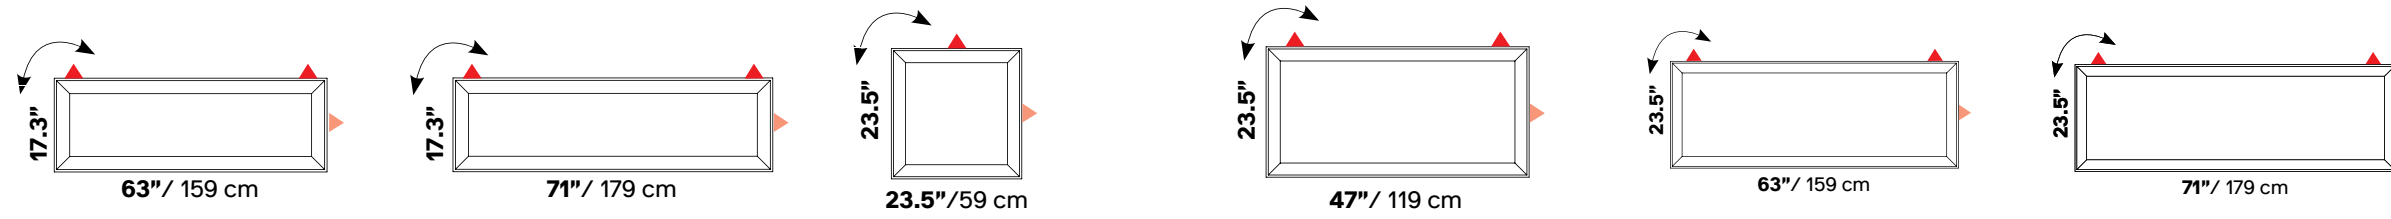

SNOWFIX PANELS

Call your representative for stock levels and availability

	Color	Part No	Part No	Part No	Part No	Part No	Part No
	White	40025595	40025608	40025140	40025649	40025002	
	Silver Gray	40025596	40025609	40025141	40025650	40025001	40025661
	Charcoal Gray	40025597	40025610	40025142	40025651	40025003	40025662
	Slate Blue	40025605	40025618	40025296	40025659	40025295	40025663
	Beige	40025598**	40025611**	40025207**	40025652**	40020055	
	Sun Yellow	40025600**	40025613**	40025209**	40025654**	40020056**	
	Carrot Orange	40025601**	40025614**	40025211**	40025655**	40025006	
	Red	40025602**	40025615**	40025210**	40025656**	40020057	
		Special Order Color MOQ: 60	Special Order Color MOQ: 60	Special Order Color MOQ: 70	Special Order Color MOQ: 50	Special Order Color MOQ: 50	Special Order Color MOQ: 30

** Extended lead time

Extended lead time colors require: up to 10–12 weeks

Quick Ship items only show item number without additional notation

For larger swatches & full color options, please refer to pages 32–34.

Panels available in special order colors. Special order colors require:

– MOQ varies from size to size

– Lead time up to 14–16 weeks

– +10% Custom service fee