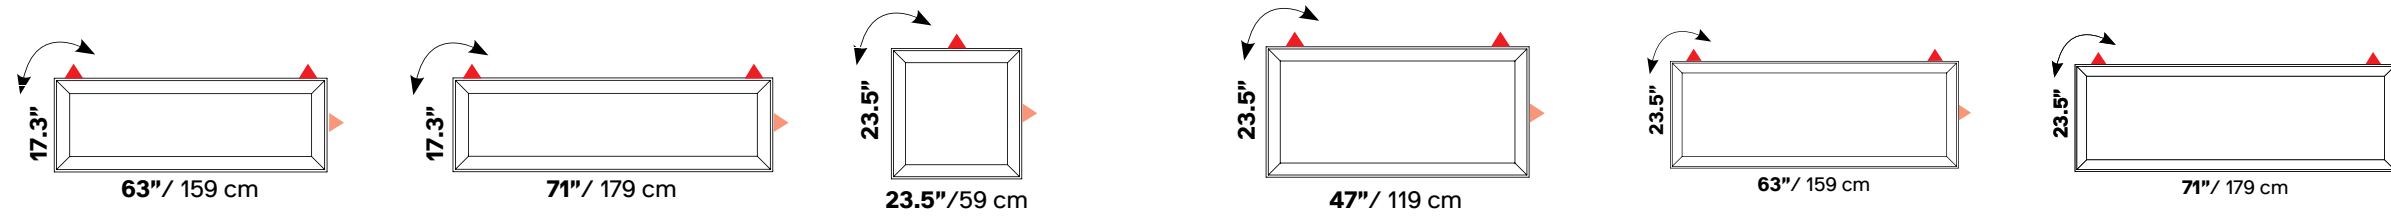

SNOWFIX PANELS

Call your representative for stock levels and availability

	Color	Part No	Part No	Part No	Part No	Part No	Part No
	Rustic Brick	40025604**	40025617**	40025288**	40025658**	40025287**	
	Olive Green	40025603**	40025616**	40025213**	40025657**	40020058	
	Dark Teal	40025606**	40025619**	40025304**	40025660**	40025303**	
	Blue					40020005	
	Cool White				40025679**	40025664**	
		Special Order Color MOQ: 60	Special Order Color MOQ: 60	Special Order Color MOQ: 70	Special Order Color MOQ: 50	Special Order Color MOQ: 50	Special Order Color MOQ: 30

** Extended lead time

Extended lead time colors require: up to 10–12 weeks

Quick Ship items only show item number without additional notation

For larger swatches & full color options, please refer to pages 32–34.

Panels available in special order colors. Special order colors require:

– MOQ varies from size to size

– Lead time up to 14–16 weeks

– +10% Custom service fee