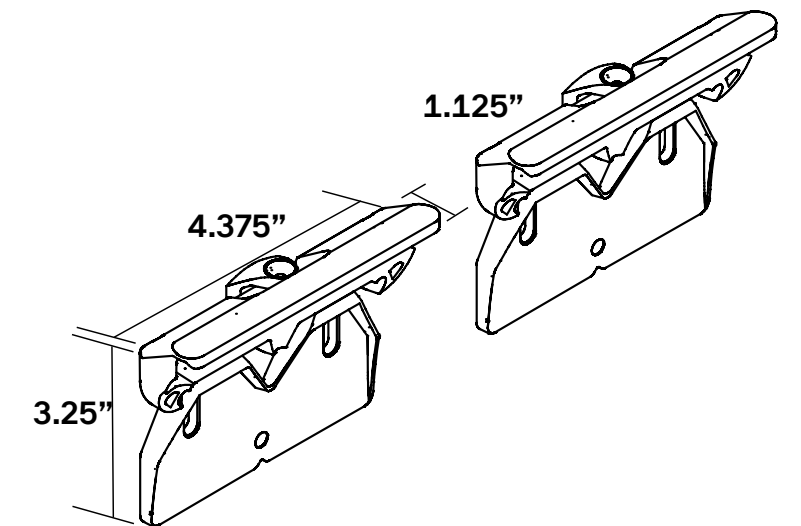

Panel size	Fits All Sizes	Fits All Sizes
Part No	40025090	40025091
QTY	01 pair	01 pair
Finish	Matte White	Satin Nickel

This symbol indicates the number of brackets required to hang panel. Panels can be mounted either horizontally or vertically.