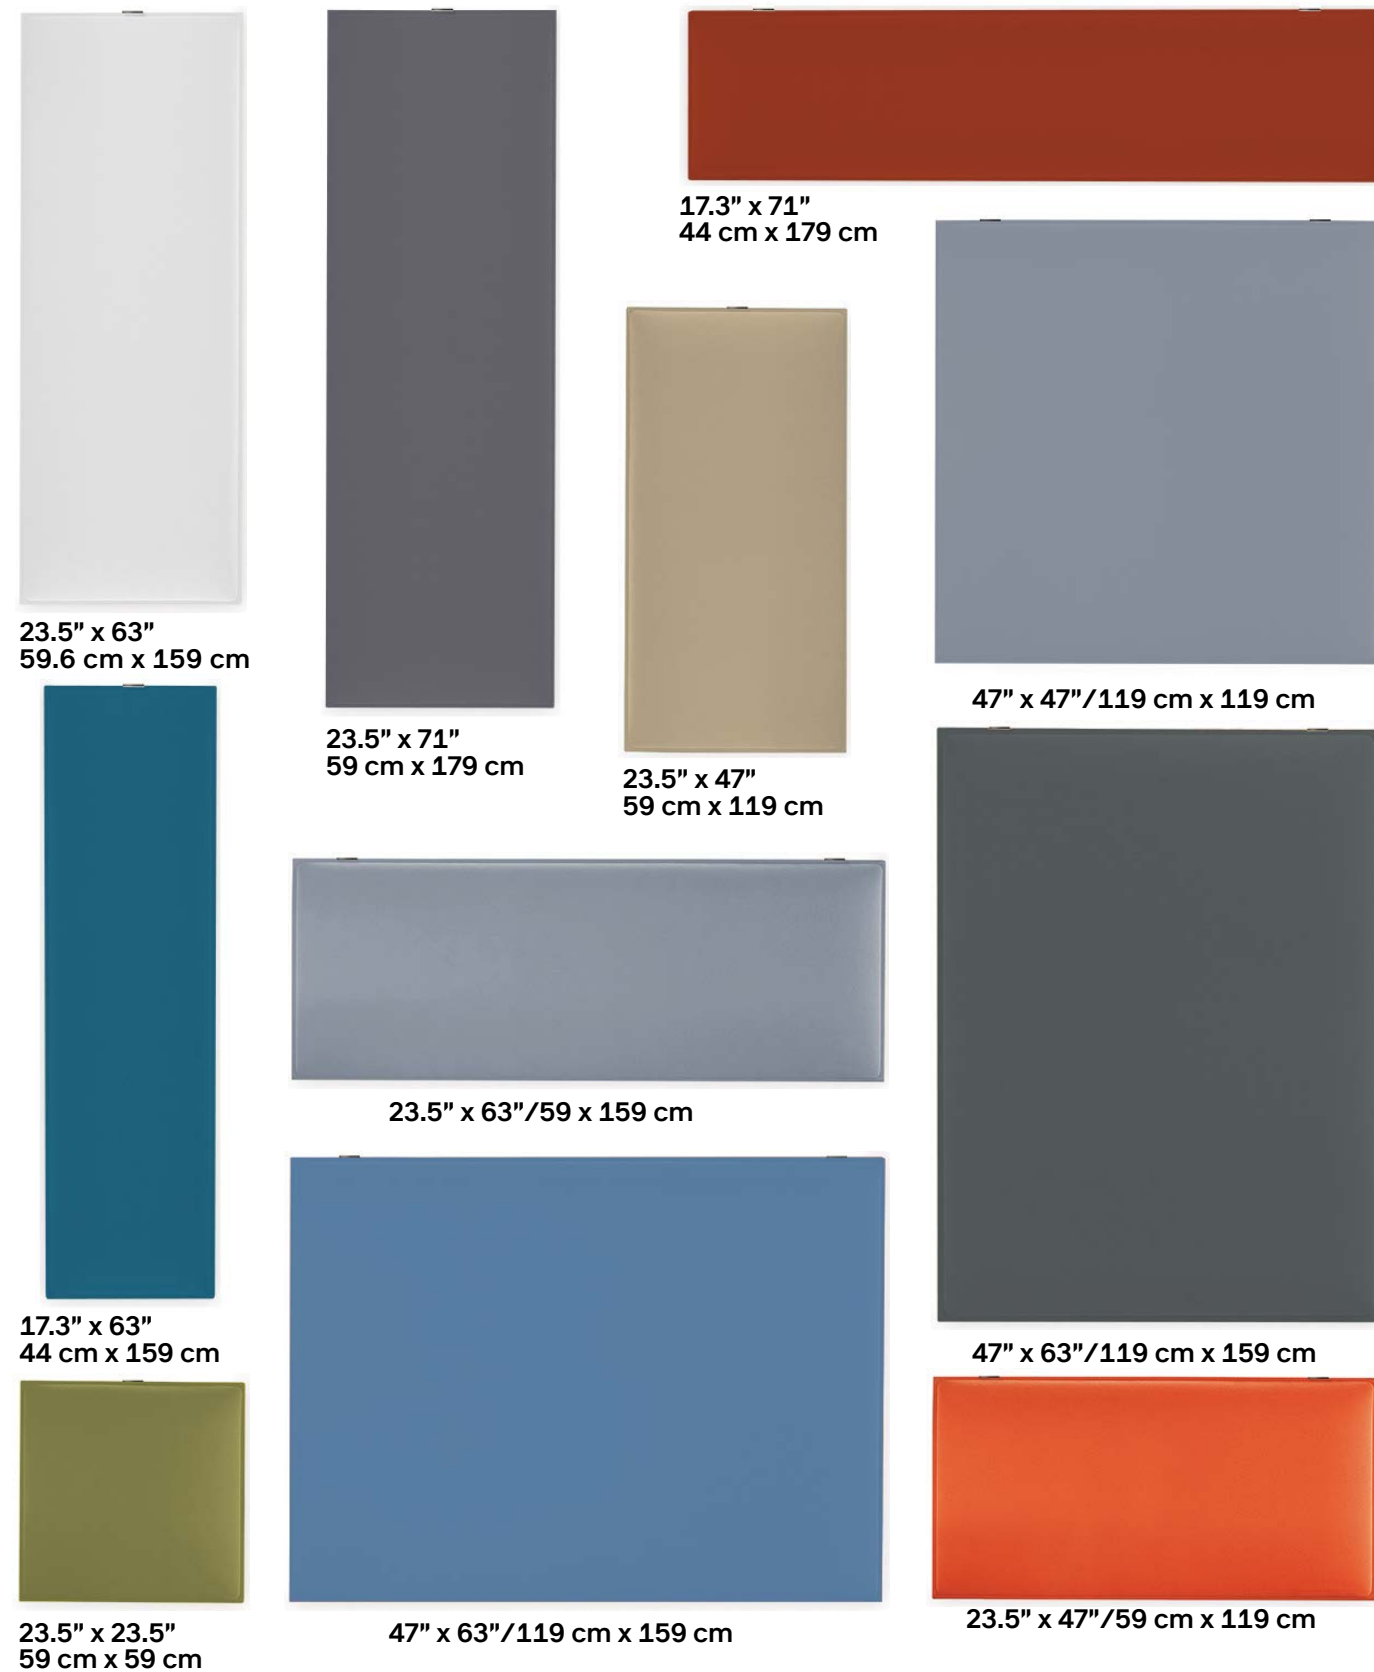

# SNOWFIX

Panel with polyester internal padding with Snowsound® Technology variable density. Polyester covering in Trevira CS® fabric. The SNOWFIX brackets provide a sleek and low profile option to mount select Snowsound® Acoustic panels. Wall brackets come in either a satin nickel or matte white finish.

Panels available in special order colors. Special order colors require:  
 – MOQ varies from size to size  
 – Lead time up to 14–16 weeks  
 – +10% Custom service fee