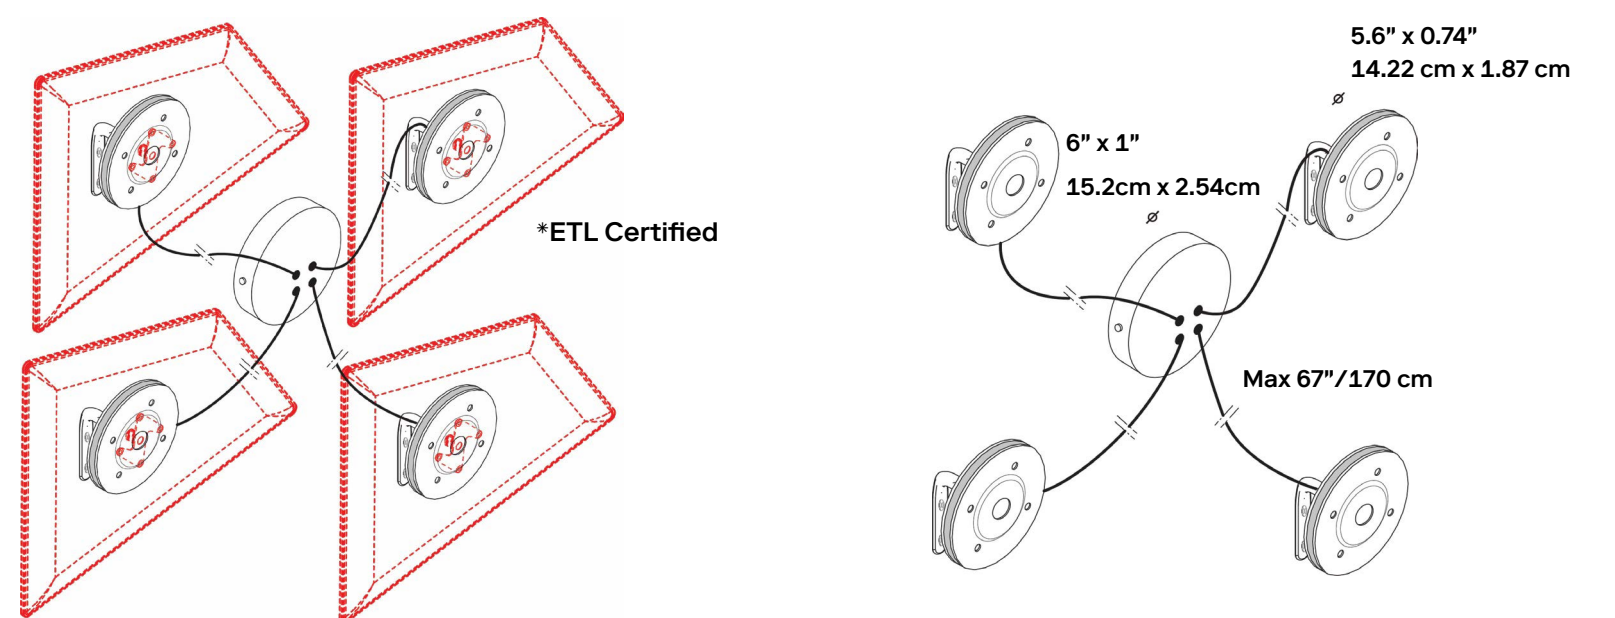

FLAP LED KIT - 4 LIGHT PACK

Led back lighting system for Flap and Flap Grande

Led	04 Light pack
Part No	40025092
QTY	01 Kit

LED	4 Led 24V.5.6W
	AWM 2464#, 20AWG, 80°C, 300V x 6.5'
Input	AC 100-240V, 50/60Hz, 230mA
Output	DC 24V, 0.42A
Chip Brand	AAA
Lumens	550
Color Temperature	3000K