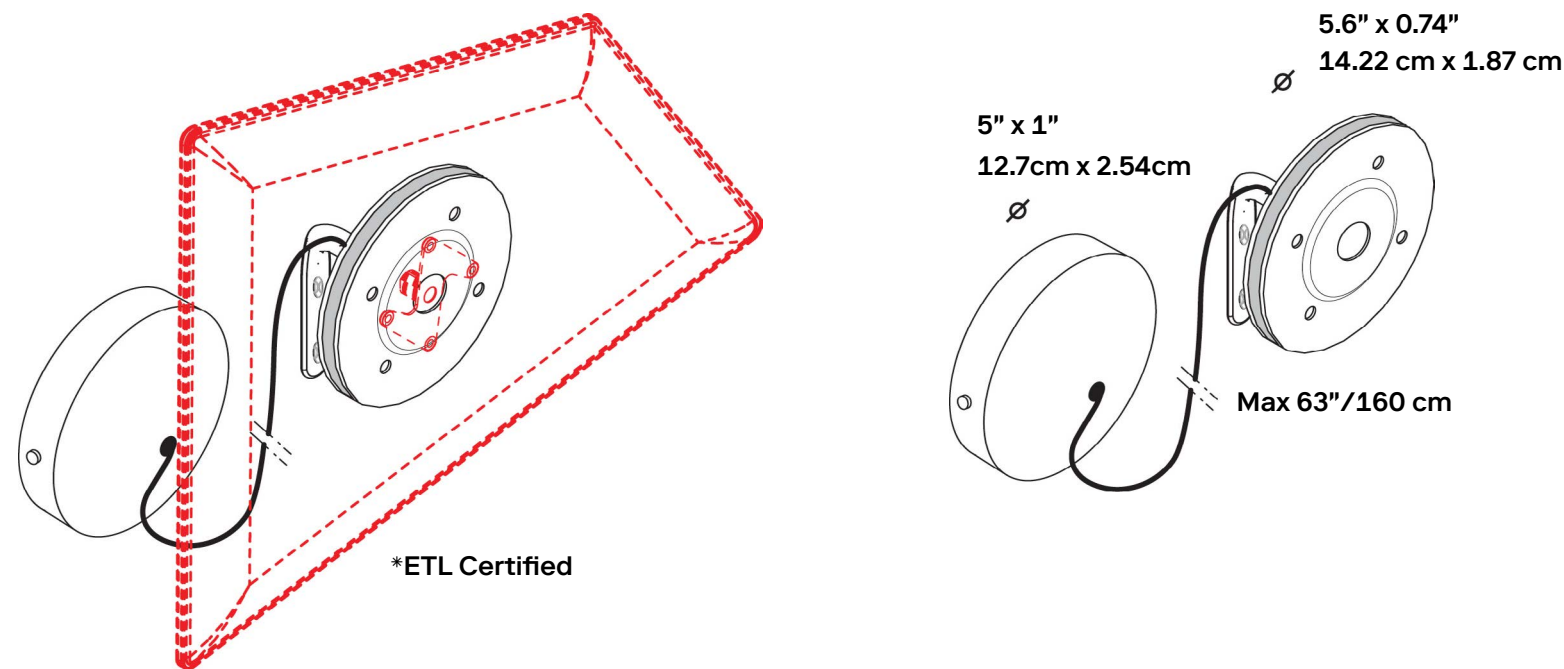

FLAP / FLAP GRANDE LED KIT

FLAP LED KIT - SINGLE LIGHT

Led back lighting system for Flap and Flap Grande

Led	Single light
Part No	40025093
QTY	01 Kit

LED	24V.5.6W
	AWM 2464#, 20AWG, 80°C, 300V x 6.5'
Input	AC 100-240V, 50/60Hz, 230mA
Output	DC 24V, 0.42A
Chip Brand	AAA
Lumens	550
Color Temperature	3000K