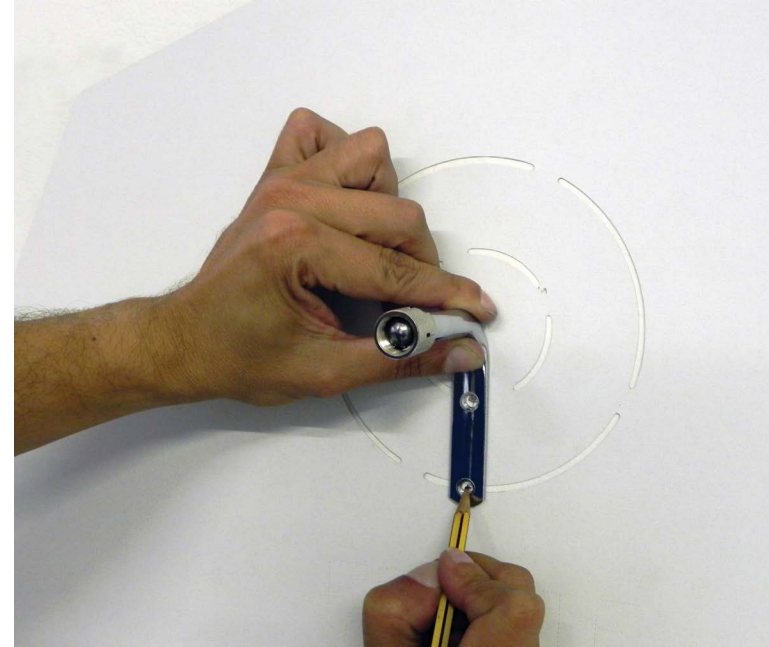

FLAP GRANDE W/ 9" ARM

FLAP / FLAP GRANDE INSTALLATION

Example for the use of templates provided
With flap/ flap grande

Step 1

Step 2

Step 3

Step 4

Step 5

Step 6

FLAP TOTEM COMPLETE HARDWARE KIT

(USE ONLY WITH FLAP PANELS)

Please specify FLAP panels separately on pg. 74.

*Not compatible with FLAP GRANDE.

Panel size	19" x 23" (48.2 x 58.4 CM)
Part No	40024026
QTY	01 Totem
Finish	Chrome pole matte white base
Includes	Pole, base and decorative back plates