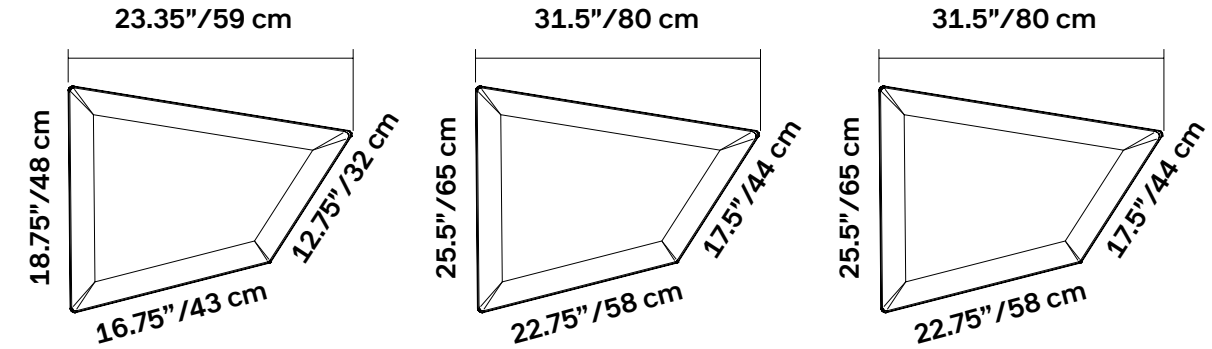

FLAP PANEL / GRANDE COMPLETE SET

Call your representative for stock levels and availability

Flap

Flap Grande with 3.9" Mounting Arm

Flap Grande with 9" Mounting Arm

	Color	Part No	Part No	Part No
	White	40023007	40023030	40023034
	Silver Gray	40023008	40023022	40023035
	Charcoal Gray	40023021	40023031	40023037
	Beige	40023006	40023032	40023038
	Sun Yellow	40023009	40023024	40023039
	Carrot Orange	40023010	40023025	40023040
	Red	40023011	40023026	40023041
	Olive Green	40023079	40023027	40023042

	Color	Part No	Part No	Part No
	Apple Green	40023012	40023028	40023043
	Blue	40023013	40023029	40023044
	Black	40023014	40023033	40023045
		Special Order Color MOQ: 80	Special Order Color MOQ: 60	Special Order Color MOQ: 60
			Includes 3 in. (7.62 cm) Mounting Arm	Includes 8 in. (20.32 cm) Mounting Arm

For larger swatches & full color options, please refer to pages 32–34.
Quick Ship items only show item number without additional notation
Panels available in special order colors.

Special order colors require:
– MOQ varies from size to size
– Lead time up to 14–16 weeks
– +10% Custom service fee