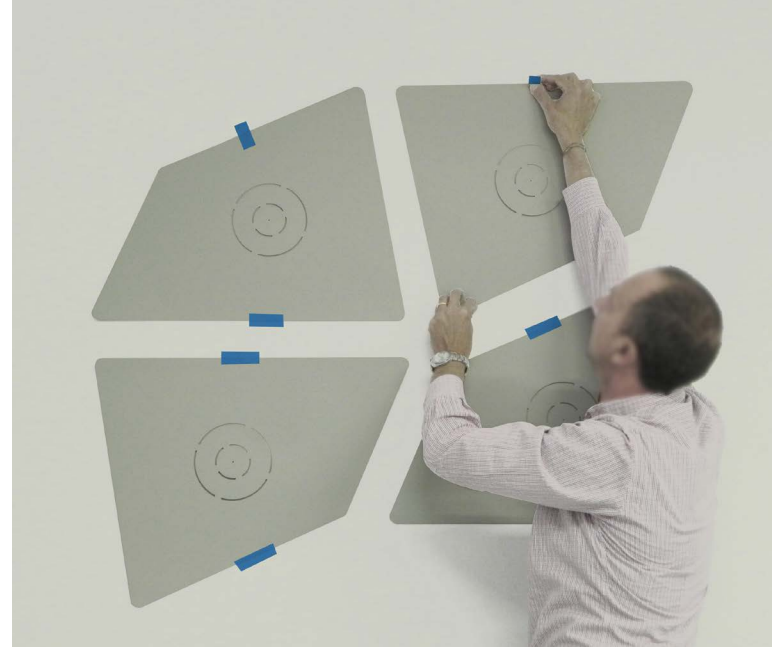

FLAP GRANDE W/ 9" ARM

FLAP / FLAP GRANDE INSTALLATION

Example for the use of templates provided
With flap/ flap grande

Step 1

Step 2

Step 3

Step 4

Step 5

Step 6

FLAP TOTEM COMPLETE HARDWARE KIT

(USE ONLY WITH FLAP PANELS)

Please specify FLAP panels separately on pg. 74.

*Not compatible with FLAP GRANDE.

Panel size	19" x 23" (48.2 x 58.4 CM)
Part No	40024026
QTY	01 Totem
Finish	Chrome pole matte white base
Includes	Pole, base and decorative back plates