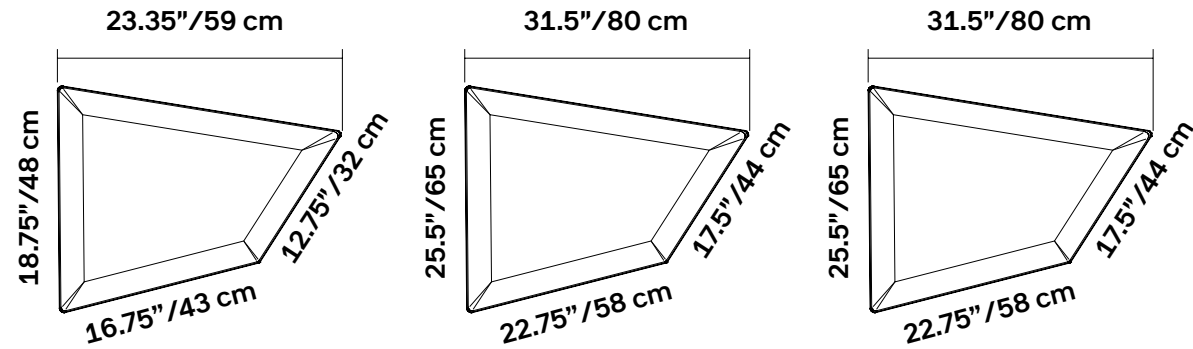

FLAP PANEL / GRANDE COMPLETE SET

Call your representative for stock levels and availability

Flap

Flap Grande with 3.9" Mounting Arm

Flap Grande with 9" Mounting Arm

	Color	Part No	Part No	Part No
	White	40023007	40023030	40023034
	Silver Gray	40023008	40023022	40023035
	Charcoal Gray	40023021	40023031	40023037
	Beige	40023006	40023032	40023038
	Sun Yellow	40023009	40023024	40023039
	Carrot Orange	40023010	40023025	40023040
	Red	40023011	40023026	40023041
	Olive Green	40023079	40023027	40023042

	Color	Part No	Part No	Part No
	Apple Green	40023012	40023028	40023043
	Blue	40023013	40023029	40023044
	Black	40023014	40023033	40023045
		Special Order Color MOQ: 80	Special Order Color MOQ: 60	Special Order Color MOQ: 60
			Includes 3 in. (7.62 cm) Mounting Arm	Includes 8 in. (20.32 cm) Mounting Arm

For larger swatches & full color options, please refer to pages 32–34.
Quick Ship items only show item number without additional notation
Panels available in special order colors.

Special order colors require:
– MOQ varies from size to size
– Lead time up to 14–16 weeks
– +10% Custom service fee