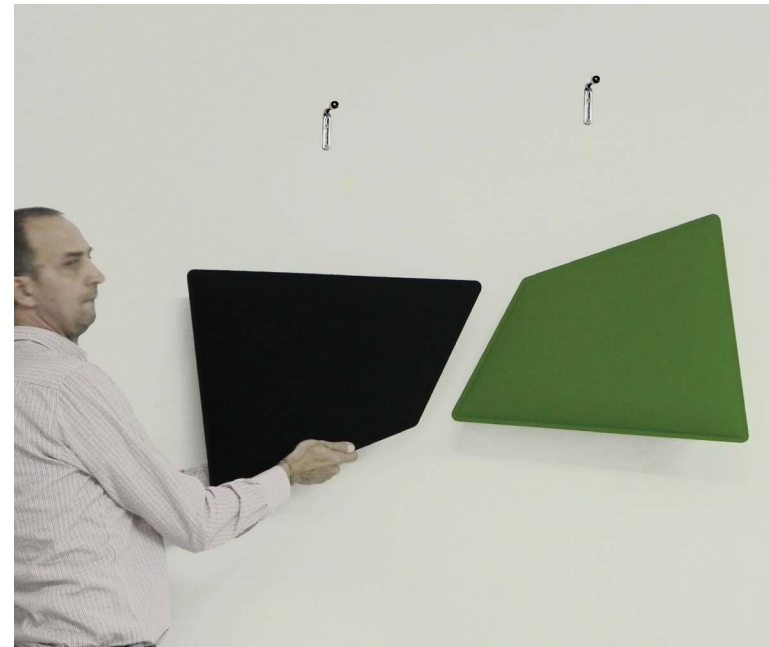

Step 6

FLAP TOTEM COMPLETE HARDWARE KIT

(USE ONLY WITH FLAP PANELS)

Please specify FLAP panels separately on pg. 74.

*Not compatible with FLAP GRANDE.

Panel size	19" x 23" (48.2 x 58.4 CM)
Part No	40024026
QTY	01 Totem
Finish	Chrome pole matte white base
Includes	Pole, base and decorative back plates