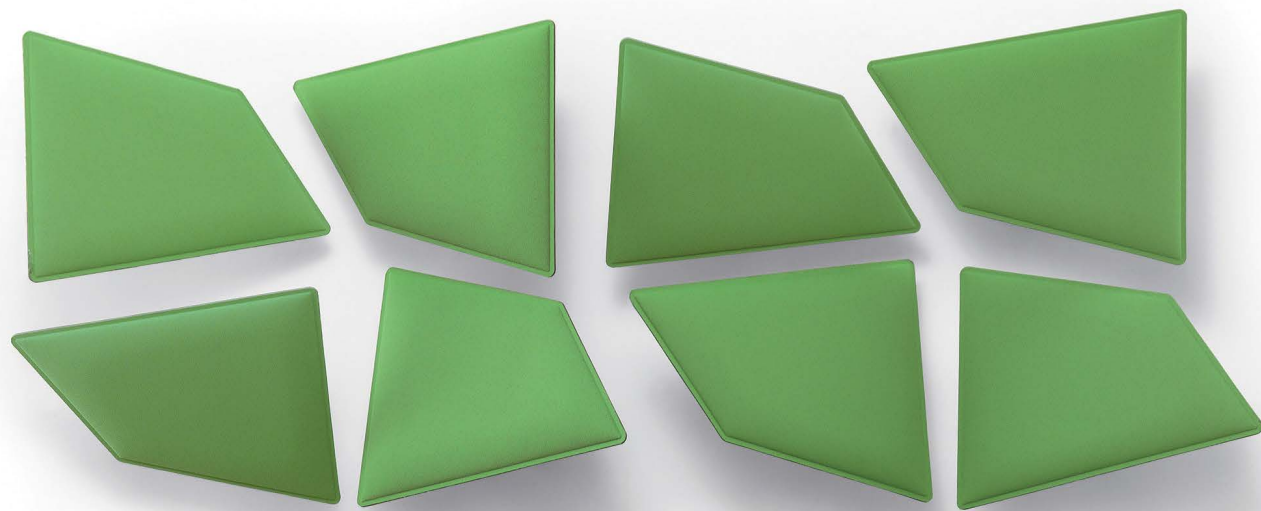

FLAP/FLAP GRANDE

FLAP/FLAP GRANDE

FLAP / FLAP GRANDE Panels utilizing patented Snowsound® technology to visually and acoustically enhance interior spaces. Designers can configure these uniquely shaped panels into artistic wall or ceiling patterns.

Specs	Polyester internal padding with Snowsound technology, polyester covering in Trevira CS® fabric
	Single material and 100% recyclable
	Eco friendly – Greenguard Gold
	Durable, tackable double-sided surface
	Patented variable density composition
	Class A sound absorption with NRC 1.0 (ISO 354/ASTM C423/ISO 11654)
	Absorbs 94% of human speech frequencies
	Class A fire and smoke safety (UL 723/ASTM E84)
	CAL 133, 117 pass
	Sleek profile at only 1.4” thick
	Tilts and rotates
	Ceiling mounted/Wall mounted/Freestanding
Design	Alberto and Francesco Meda