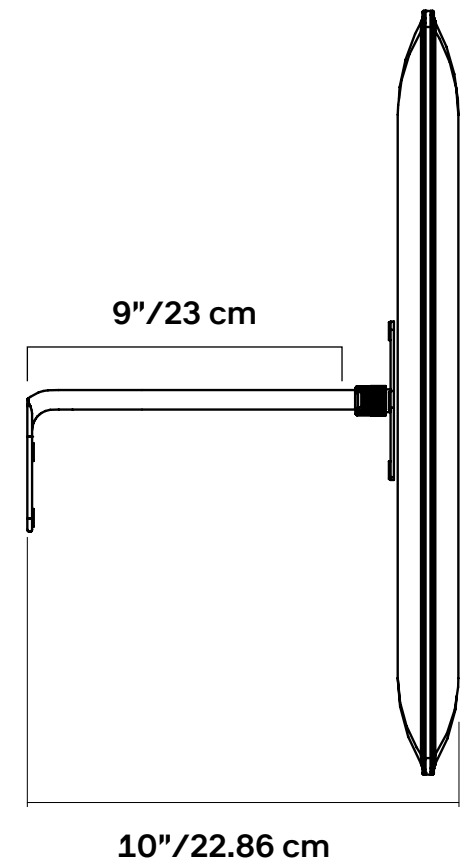

MOUNTING ARMS FOR FLAP PANEL

For direct surface mounting on wall or ceiling, please specify one of the two arms below.

Arm Length	3.9" (7.62 CM)	9" (20.32 CM)
Part No	40024007	40024008
QTY	01	01
Finish	Chrome	Chrome