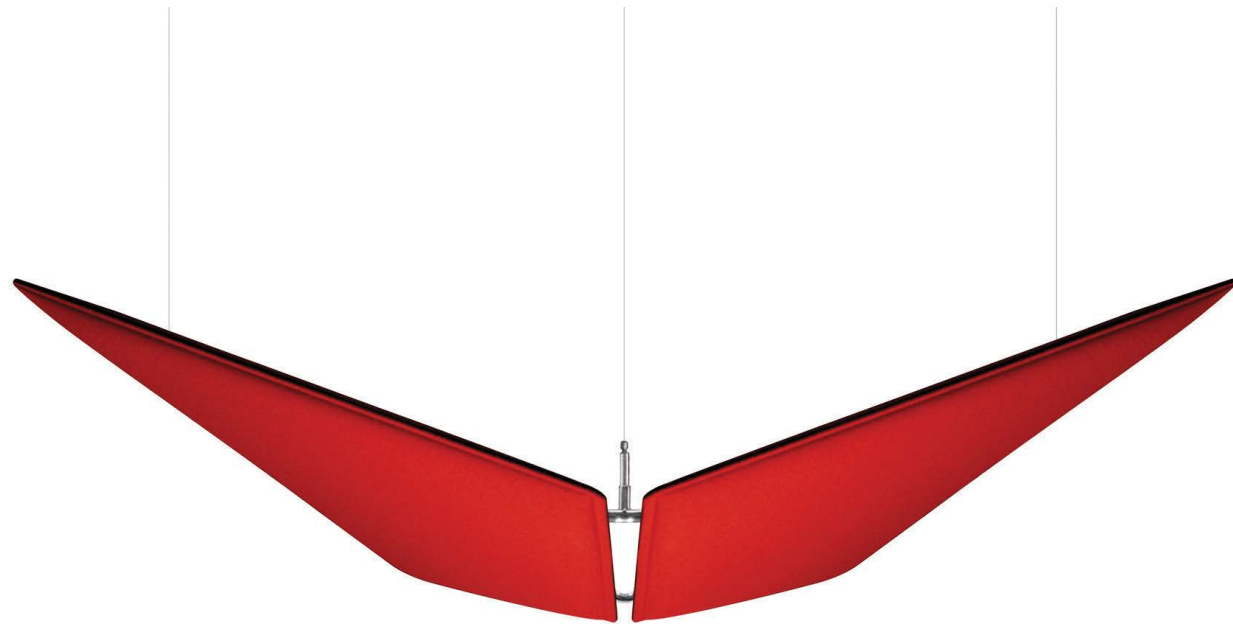

FLAP WINGS

FLAP WINGS

FLAP WINGS is a striking ceiling-suspended design that incorporates FLAP GRANDE panels joined together with a back frame. The system is equipped with a chrome-plated steel frame, aircraft cables, and ceiling plates for suspension from the ceiling.

Specs	Polyester internal padding with Snowsound technology, polyester covering in Trevira CS® fabric
	Single material and 100% recyclable
	Eco friendly – Greenguard Gold
	Durable, tackable double-sided surface
	Patented variable density composition
	Class A sound absorption with NRC 1.0 (ISO 354/ASTM C423/ISO 11654)
	Absorbs 94% of human speech frequencies
	Class A fire and smoke safety (UL 723/ASTM E84)
	CAL 133, 117 pass
	Sleek profile at only 1.4” thick
	Ceiling suspended
	CE certified for ceiling application
	Weight less than 10lbs.
Design	Alberto and Francesco Meda