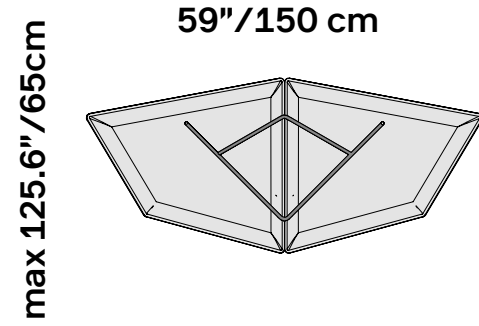

FLAP WINGS COMPLETE SET

Call your representative for stock levels and availability

Color	Part No
White	40023046
Silver Gray	40023047
Charcoal Gray	40023049
Beige	40023050
Sun Yellow	40023051
Carrot Orange	40023052
Red	40023053
Olive Green	40023054

Color	Part No
Apple Green	40023055
Blue	40023056
Black	40023057

Special Order Color
MOQ: 60

Quick Ship items only show item number without additional notation
For larger swatches & full color options, please refer to pages 32–34.

Panels available in special order colors. Special order colors require:
– MOQ varies from size to size
– Lead time up to 14–16 weeks
– +10% Custom service fee