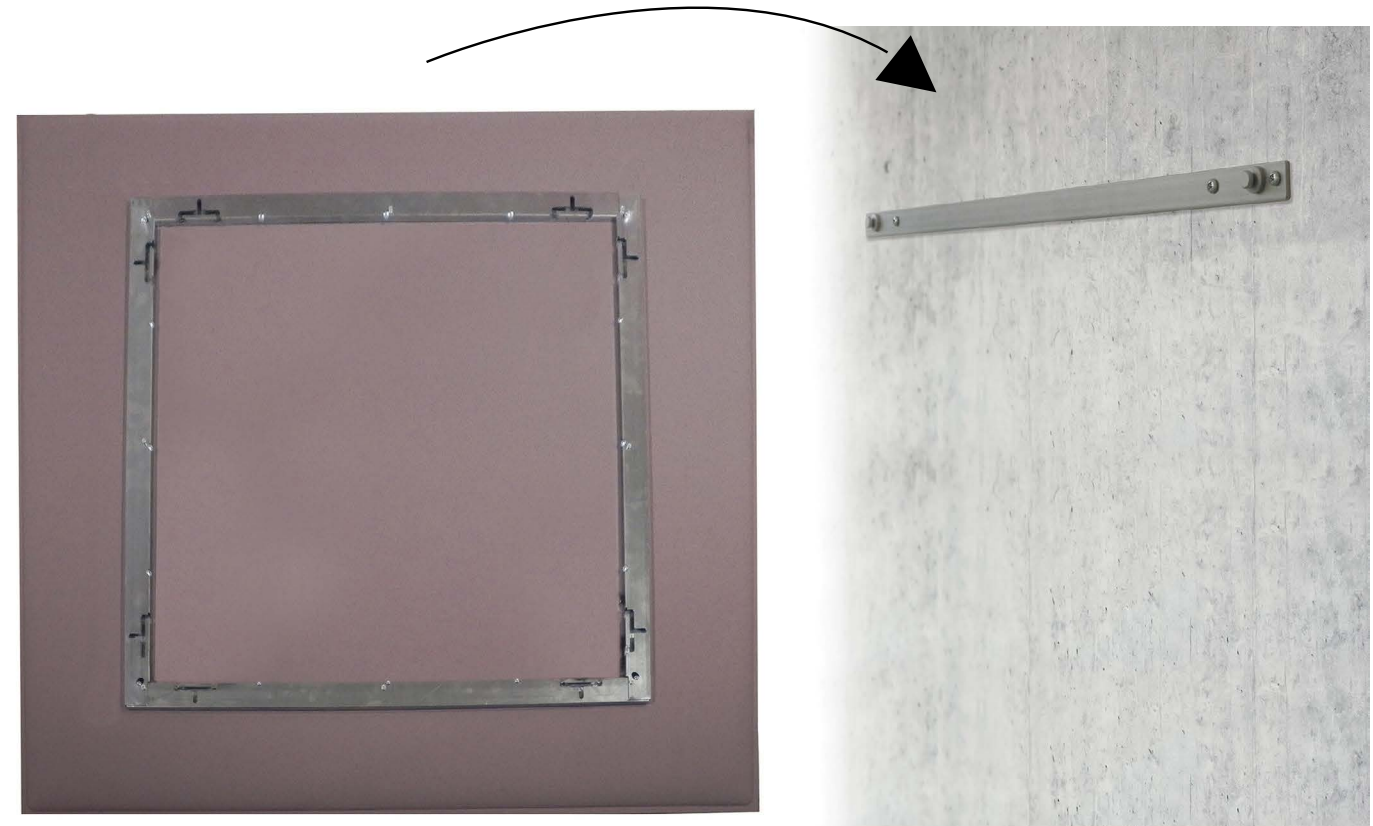

OVERSIZE WALL MOUNTED COMPLETE KIT

For direct surface mounting on wall.

Kit includes	01 Panel
	01 Mounting frame
	01 Wall bracket