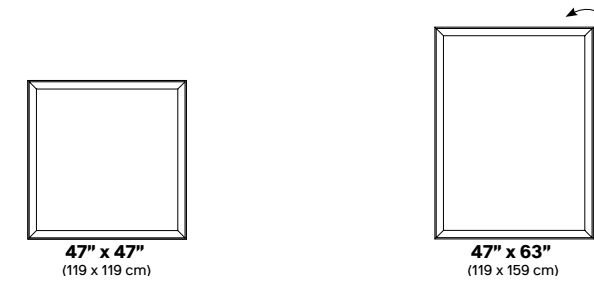

Color	Part No	Part No
	Olive Green	40025318**	40025319**
	Dark Teal	40025307**	40025308**
	Cool White	40025309**	40025310**
	Black	40025733**	40025734**
		Special Order Color MOQ: 18	Special Order Color MOQ: 18

** Extended lead time

Extended lead time colors require: up to 10–12 weeks

Quick Ship items only show item number without additional notation

For larger swatches & full color options, please refer to pages 32–34.

Panels available in special order colors. Special order colors require:

– MOQ varies from size to size

– Lead time up to 14–16 weeks

– +10% Custom service fee