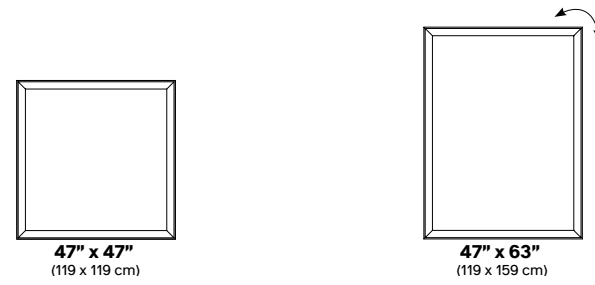

OVERSIZE DESK PANELS

Call your representative for stock levels and availability

	Color	Part No	Part No
	White	40025042	40025053
	Silver Gray	40025043	40025046
	Charcoal Gray	40025082	40025080
	Slate Blue	40025299	40025300
	Beige	40025313**	40025314**
	Sun Yellow	40025316**	40025240**
	Carrot Orange	40025311**	40025241**
	Red	40025315**	40025284**
	Rustic Brick	40025291**	40025292**