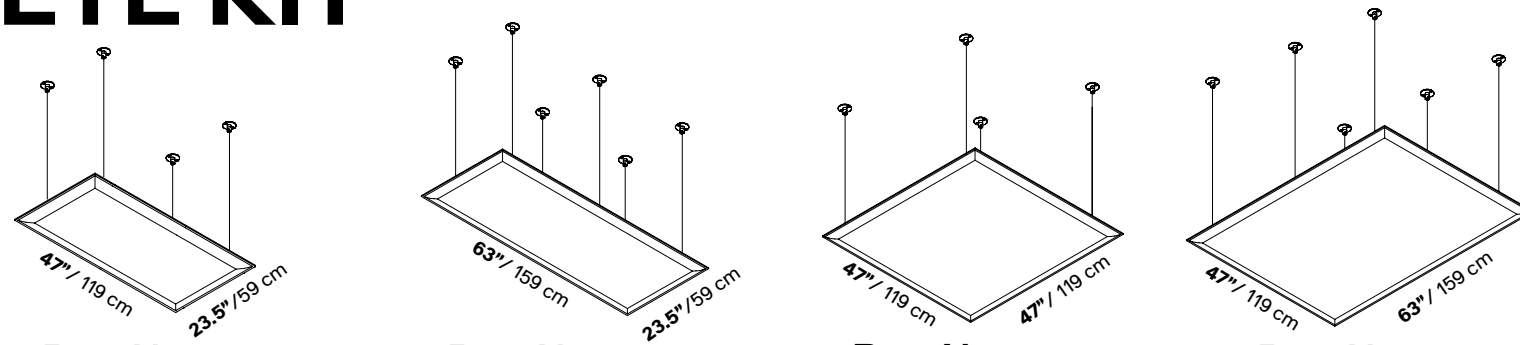

OVERSIZE CEILING SUSPENDED COMPLETE KIT

Call your representative for stock levels and availability

	Color	Part No	Part No	Part No	Part No
	White	40025766	40025174	40025054	40025055
	Silver	40025722	40025175	40025059	40025060
	Gray				
	Charcoal Gray	40025774	40025176	40025100	40025097
	Slate Blue	40025776	40025342	40025345	40025354
	Beige	40025768**	40025177	40025349**	40025358**
	Dove Gray		40025178		
	Sun Yellow	40025769**	40025179**	40025351**	40025360**
	Carrot Orange	40025773**	40025180	40025348**	40025357**
	Red	40025770**	40025181	40025350**	40025359**

** Extended lead time

Extended lead time colors require: up to 10–12 weeks

Quick Ship items only show item number without additional notation

For larger swatches & full color options, please refer to pages 32–34.

Panels available in special order colors. Special order colors require:

– MOQ varies from size to size

– Lead time up to 14–16 weeks

– +10% Custom service fee