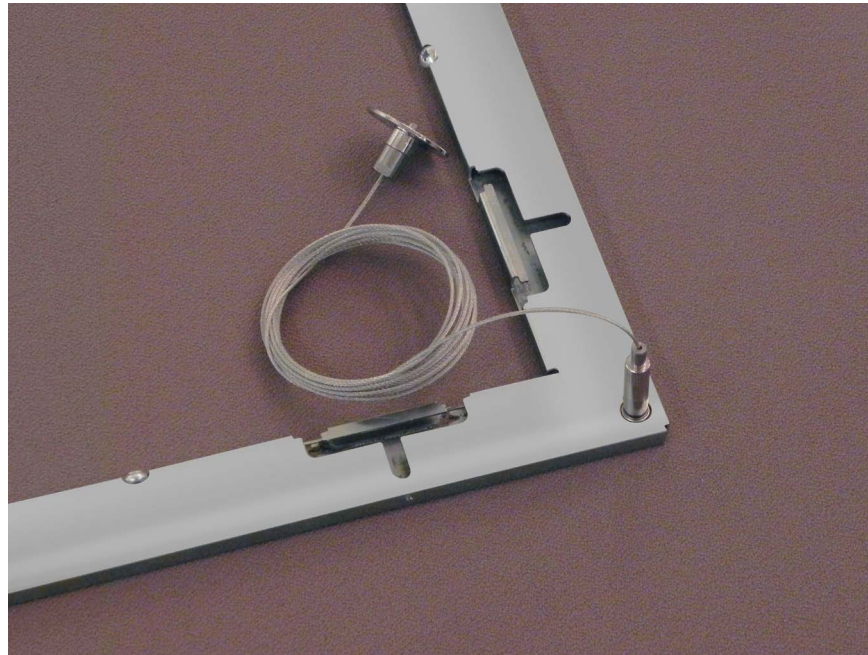

**OVERSIZE CEILING (DIRECT FLUSH MOUNTED):** The OVERSIZE fixing kit comprises two supports anchored to the ceiling, with the panel fixed directly atop using self-tapping screws. The frame and supports are joined together by an interlocking system.

# OVERSIZE CEILING SUSPENDED COMPLETE KIT

For direct surface mounting on ceiling.

Kit includes	01 panel
	01 Hanging frame
	04 Cables
	04 Panel fasteners
	04 Ceiling plates
Weight	23.5" x 47": 12 lbs.
	23.5" x 63": 15 lbs.
	47" x 47": 18.5 lbs.
	47" x 63": 23 lbs.

MAXIMUM DROP FROM CEILING: 153"/390 cm

MINIMUM DROP FROM CEILING: 3.5"/9 cm

ø 1.50"/3.81 cm