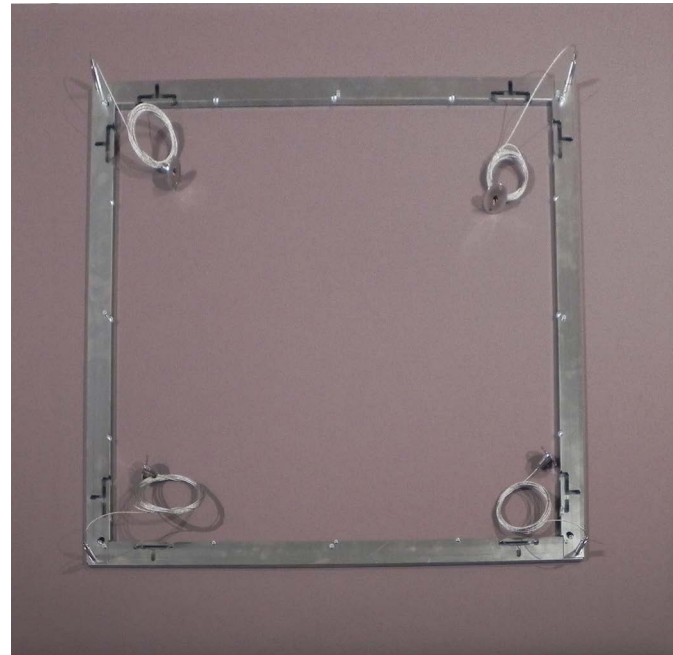

**OVERSIZE CEILING (DIRECT FLUSH MOUNTED):** The OVERSIZE fixing kit comprises two supports anchored to the ceiling, with the panel fixed directly atop using self-tapping screws. The frame and supports are joined together by an interlocking system.

# OVERSIZE CEILING SUSPENDED COMPLETE KIT

For direct surface mounting on ceiling.

Kit includes	01 panel
	01 Hanging frame
	04 Cables
	04 Panel fasteners
	04 Ceiling plates
Weight	23.5" x 47": 12 lbs.
	23.5" x 63": 15 lbs.
	47" x 47": 18.5 lbs.
	47" x 63": 23 lbs.

MAXIMUM DROP FROM CEILING: 153"/390 cm

MINIMUM DROP FROM CEILING: 3.5"/9 cm

ø 1.50"/3.81 cm