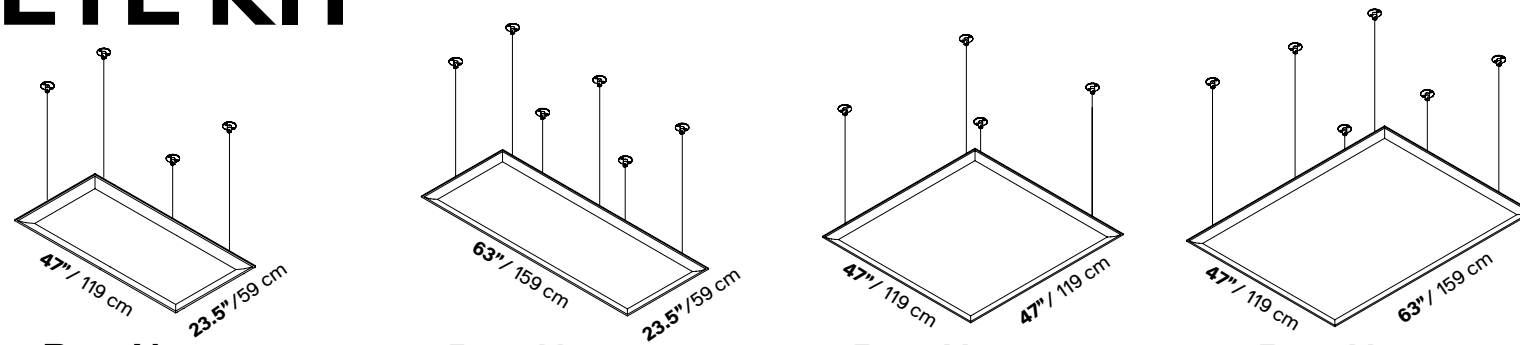

OVERSIZE CEILING SUSPENDED COMPLETE KIT

Call your representative for stock levels and availability

	Color	Part No	Part No	Part No	Part No
	Rustic Brick	40025775**	40025341**	40025344**	40025353**
	Olive Green	40025771**	40025182	40025352**	40025361**
	Dark Teal	40025777**	40025343**	40025346**	40025355**
	Blue		40025184		
	Cool White	40025819**	40025779**	40025347**	40025356**
	Black			40025780**	40025781**
		Special Order Color MOQ: 50	Special Order Color MOQ: 50	Special Order Color MOQ: 18	Special Order Color MOQ: 18

** Extended lead time

Extended lead time colors require: up to 10–12 weeks

Quick Ship items only show item number without additional notation

For larger swatches & full color options, please refer to pages 32–34.

Panels available in special order colors. Special order colors require:

– MOQ varies from size to size

– Lead time up to 14–16 weeks

– +10% Custom service fee