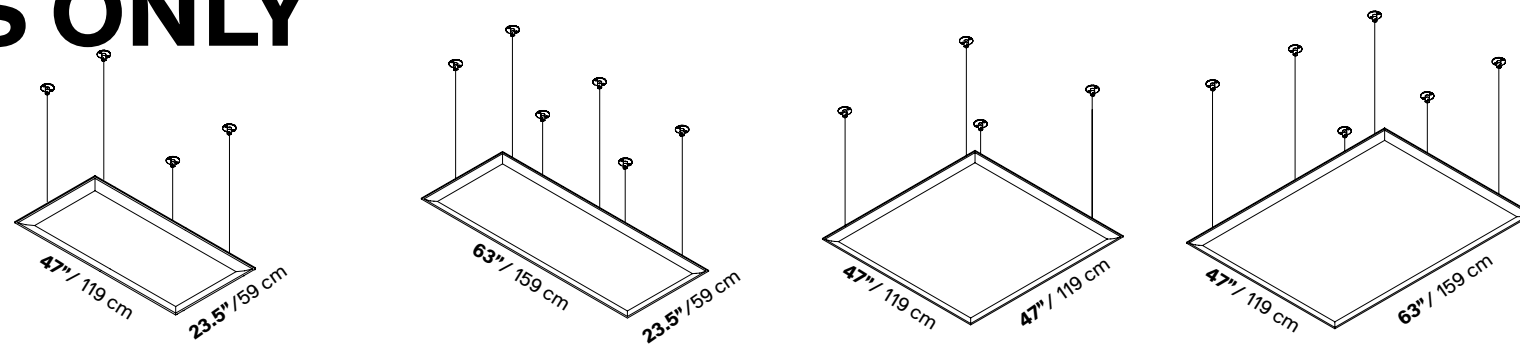

OVERSIZE CEILING EASY PANELS ONLY

Call your representative for stock levels and availability

	Color	Part No	Part No	Part No	Part No
	Rustic Brick	40025658**	40025287**	40025291**	40025292**
	Olive Green	40025657**	40020058	40025318**	40025319**
	Dark Teal	40025660**	40025303**	40025307**	40025308**
	Blue		40025005**		
	Cool White	40025679**	40020664**	40025309**	40025310**
	Black			40025733**	40025734**
		Special Order Color MOQ: 50	Special Order Color MOQ: 50	Special Order Color MOQ: 18	Special Order Color MOQ: 18

** Extended lead time

Extended lead time colors require: up to 10–12 weeks

Quick Ship items only show item number without additional notation

For larger swatches & full color options, please refer to pages 32–34.

Panels available in special order colors. Special order colors require:

– MOQ varies from size to size

– Lead time up to 14–16 weeks

– +10% Custom service fee