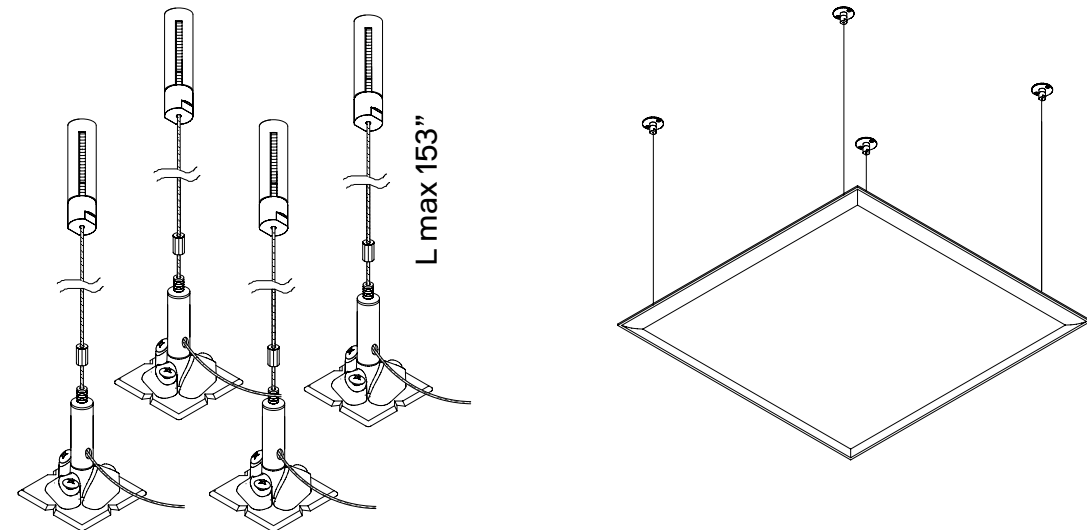

# OVERSIZE CEILING EASY HARDWARE

Note, Oversize Ceiling Easy Set of 4 hardware can be used with additionally available panels where the length or width does not exceed 47"

Panels	23.5" x 47" 47" x 47"
Part No	7S376/4-C
QTY	Set of 04
Finish	Steel