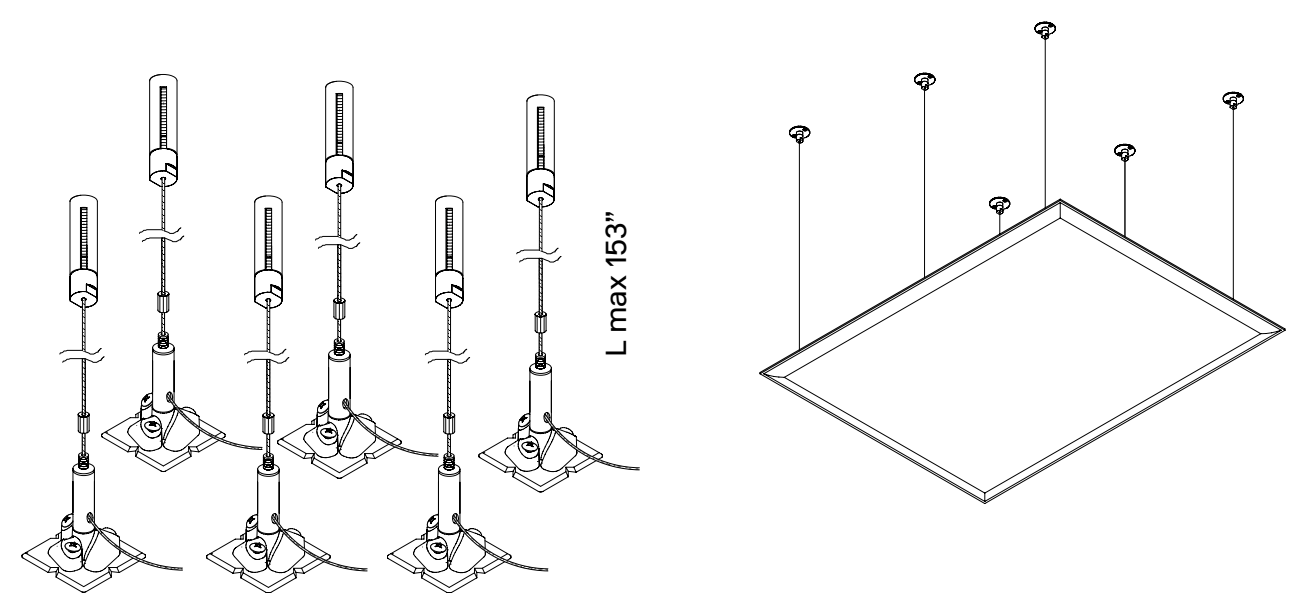

Note, Oversize Ceiling Easy Set of 6 hardware can be used with additionally available panels where the length or width exceeds 47"

Panels	23.5" x 63" 47" x 63"
Part No	7S376/6-C
QTY	Set of 06
Finish	Steel