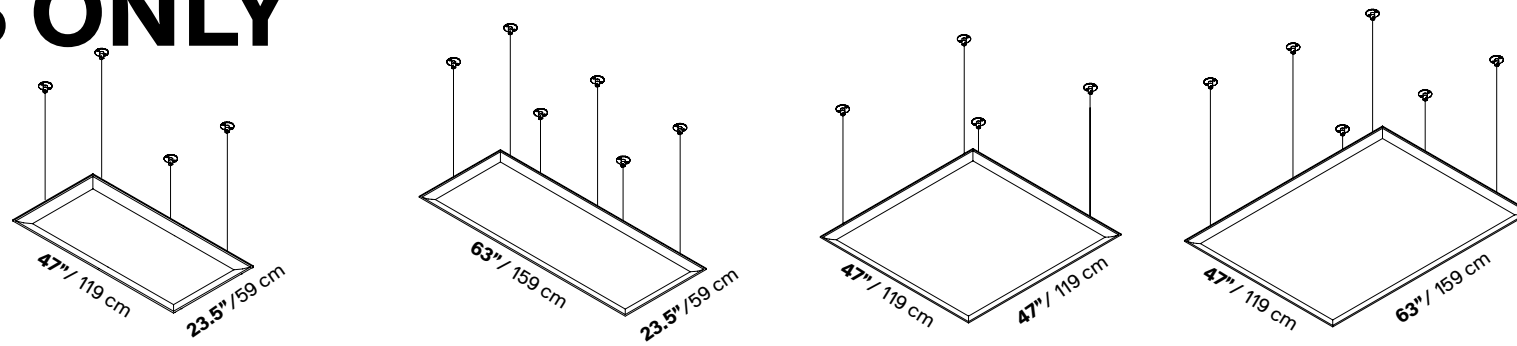

OVERSIZE CEILING EASY PANELS ONLY

Call your representative for stock levels and availability

Color	Part No	Part No	Part No	Part No
White	40025649	40025002	40025042	40025045
Silver Gray	40025650	40025001	40025043	40025046
Charcoal Gray	40025651	40025003	40025082	40025080
Slate Blue	40025659	40025295	40025299	40025300
Beige	40025652**	40020055	40025313**	40025314**
Dove Gray		40025004		
Sun Yellow	40025654**	40020056**	40025316**	40025240**
Carrot Orange	40025655**	40025006	40025311**	40025241**
Red	40025656**	40020057	40025315**	40025284**

** Extended lead time

Extended lead time colors require: up to 10–12 weeks

Quick Ship items only show item number without additional notation

For larger swatches & full color options, please refer to pages 32–34.

Panels available in special order colors. Special order colors require:

– MOQ varies from size to size

– Lead time up to 14–16 weeks

– +10% Custom service fee