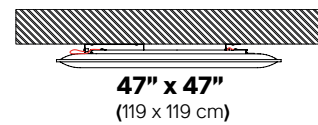

Panels available in special order colors. Special order colors require:

– MOQ varies from size to size

– Lead time up to 14–16 weeks

– +10% Custom service fee

OVERSIZE FLUSH CEILING MOUNTED COMPLETE KIT

Call your representative for stock levels and availability