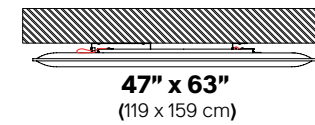

OVERSIZE FLUSH CEILING MOUNTED COMPLETE KIT

Call your representative for stock levels and availability

	Color	Part No	Part No	Part No	Part No
	White	40025782	40025517	40025532	40025543
	Silver Gray	40025787	40025518	40025533	40025544
	Charcoal Gray	40025788	40025520	40025536	40025546
	Slate Blue	40025792	40025530	40025562	40025549
	Beige	40025784**	40025522	40025539**	40025552**
	Dove Gray		40025523		
	Sun Yellow	40025785**	40025526**	40025540**	40025554**
	Carrot Orange	40025789**	40025519	40025537**	40025548**
	Red	40025786**	40025525	40025538**	40025553**

** Extended lead time

Extended lead time colors require: up to 10–12 weeks

Quick Ship items only show item number without additional notation

For larger swatches & full color options, please refer to pages 32–34.

Panels available in special order colors. Special order colors require:

– MOQ varies from size to size

– Lead time up to 14–16 weeks

– +10% Custom service fee