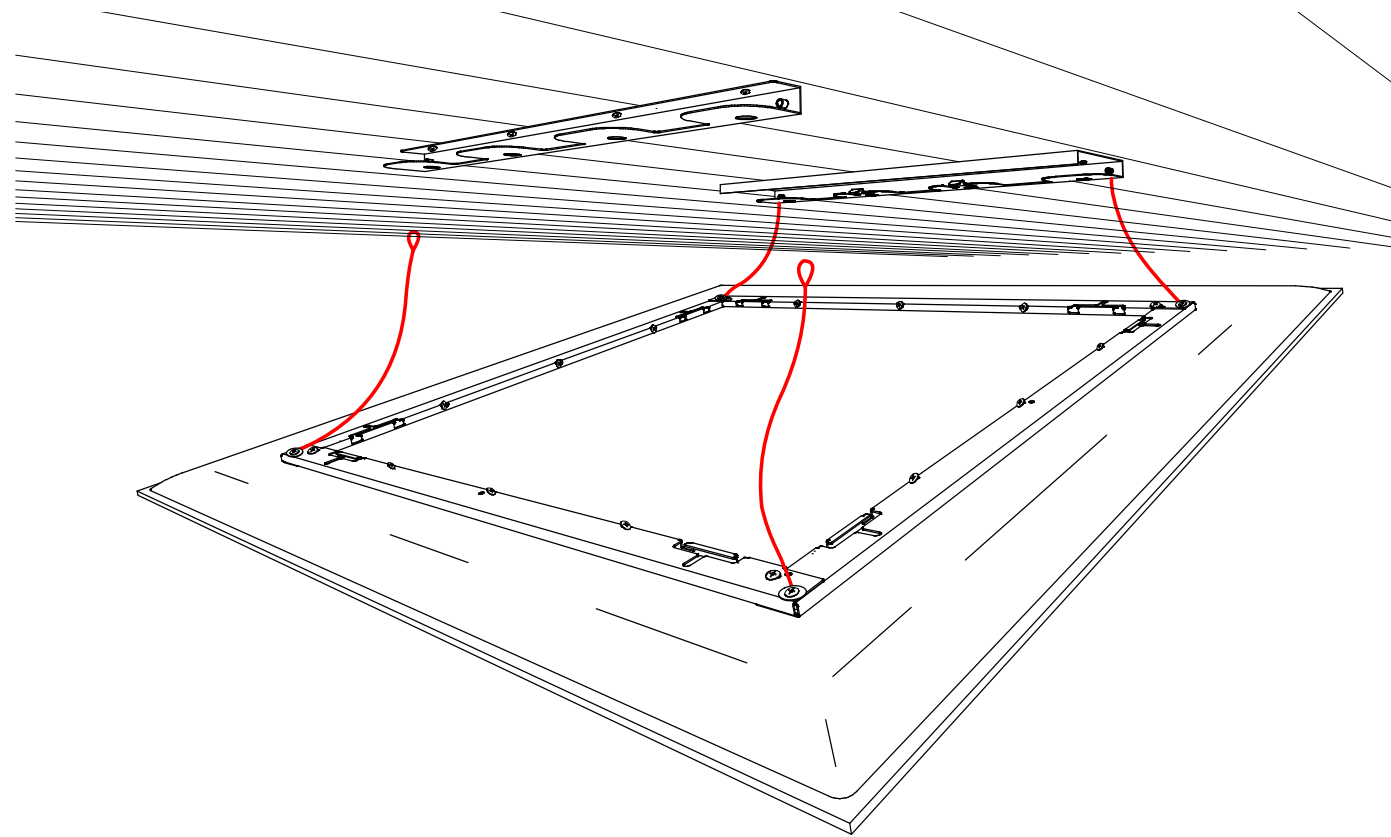

OVERSIZE FLUSH CEILING MOUNTED COMPLETE KIT