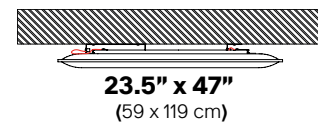

OVERSIZE FLUSH CEILING MOUNTED COMPLETE KIT

Call your representative for stock levels and availability

	Color	Part No	Part No	Part No	Part No
	White	40025782	40025517	40025532	40025543
	Silver Gray	40025787	40025518	40025533	40025544
	Charcoal Gray	40025788	40025520	40025536	40025546
	Slate Blue	40025792	40025530	40025562	40025549
	Beige	40025784**	40025522	40025539**	40025552**
	Dove Gray		40025523		
	Sun Yellow	40025785**	40025526**	40025540**	40025554**
	Carrot Orange	40025789**	40025519	40025537**	40025548**
	Red	40025786**	40025525	40025538**	40025553**

** Extended lead time

Extended lead time colors require: up to 10–12 weeks

Quick Ship items only show item number without additional notation

For larger swatches & full color options, please refer to pages 32–34.

Panels available in special order colors. Special order colors require:

– MOQ varies from size to size

– Lead time up to 14–16 weeks

– +10% Custom service fee