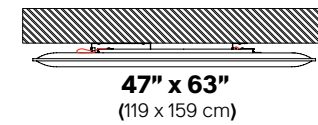

Panels available in special order colors. Special order colors require:

– MOQ varies from size to size

– Lead time up to 14–16 weeks

– +10% Custom service fee

OVERSIZE FLUSH CEILING MOUNTED COMPLETE KIT

Call your representative for stock levels and availability