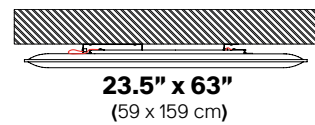

OVERSIZE FLUSH CEILING MOUNTED COMPLETE KIT

Call your representative for stock levels and availability

	Color	Part No	Part No	Part No	Part No
	White	40025782	40025517	40025532	40025543
	Silver Gray	40025787	40025518	40025533	40025544
	Charcoal Gray	40025788	40025520	40025536	40025546
	Slate Blue	40025792	40025530	40025562	40025549
	Beige	40025784**	40025522	40025539**	40025552**
	Dove Gray		40025523		
	Sun Yellow	40025785**	40025526**	40025540**	40025554**
	Carrot Orange	40025789**	40025519	40025537**	40025548**
	Red	40025786**	40025525	40025538**	40025553**

** Extended lead time

Extended lead time colors require: up to 10–12 weeks

Quick Ship items only show item number without additional notation

For larger swatches & full color options, please refer to pages 32–34.

Panels available in special order colors. Special order colors require:

– MOQ varies from size to size

– Lead time up to 14–16 weeks

– +10% Custom service fee