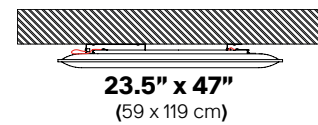

Panels available in special order colors. Special order colors require:

– MOQ varies from size to size

– Lead time up to 14–16 weeks

– +10% Custom service fee

OVERSIZE FLUSH CEILING MOUNTED COMPLETE KIT

Call your representative for stock levels and availability