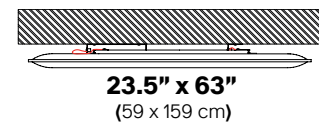

Panels available in special order colors. Special order colors require:

– MOQ varies from size to size

– Lead time up to 14–16 weeks

– +10% Custom service fee

OVERSIZE FLUSH CEILING MOUNTED COMPLETE KIT

Call your representative for stock levels and availability