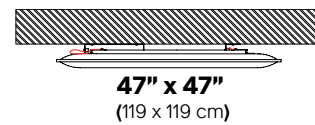

OVERSIZE FLUSH CEILING MOUNTED COMPLETE KIT

Call your representative for stock levels and availability

	Color	Part No	Part No	Part No	Part No
	White	40025782	40025517	40025532	40025543
	Silver Gray	40025787	40025518	40025533	40025544
	Charcoal Gray	40025788	40025520	40025536	40025546
	Slate Blue	40025792	40025530	40025562	40025549
	Beige	40025784**	40025522	40025539**	40025552**
	Dove Gray		40025523		
	Sun Yellow	40025785**	40025526**	40025540**	40025554**
	Carrot Orange	40025789**	40025519	40025537**	40025548**
	Red	40025786**	40025525	40025538**	40025553**

** Extended lead time

Extended lead time colors require: up to 10–12 weeks

Quick Ship items only show item number without additional notation

For larger swatches & full color options, please refer to pages 32–34.

Panels available in special order colors. Special order colors require:

– MOQ varies from size to size

– Lead time up to 14–16 weeks

– +10% Custom service fee