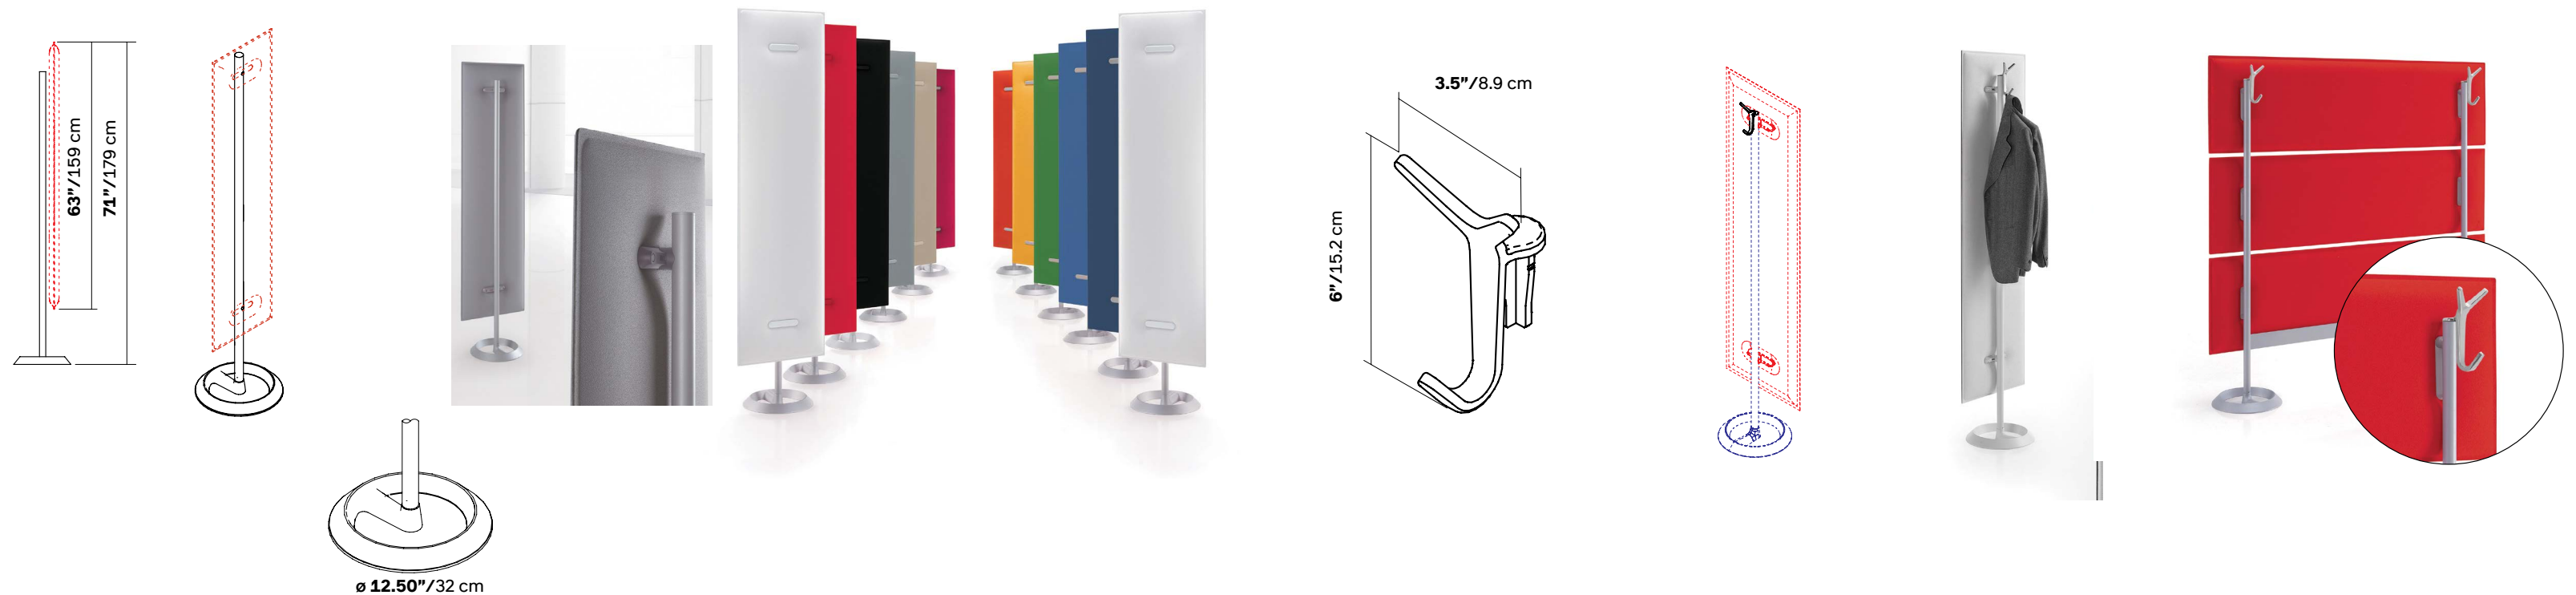

Connection brackets to be used for all MITESCO panels. *Not needed for MITESCO desk options.

MITESCO TOTEM

TOTEM HARDWARE - FOR 63" MITESCO PANEL

Panel Size	63"/159cm	Kit Includes	Pole
Part No	40021038		Base
QTY	01 Kit		
Finish	Silver Gray		

COAT HOOK - ACCESSORY

Compatible with TOTEM structure item # 40021038 or any single sided MITESCO divider screen.

Panel Size	Totem/Mitesco Dividers
Part No	40021050
QTY	01 Kit
Finish	Silver Gray

Please specify panel connection brackets and caps separately on page 157.