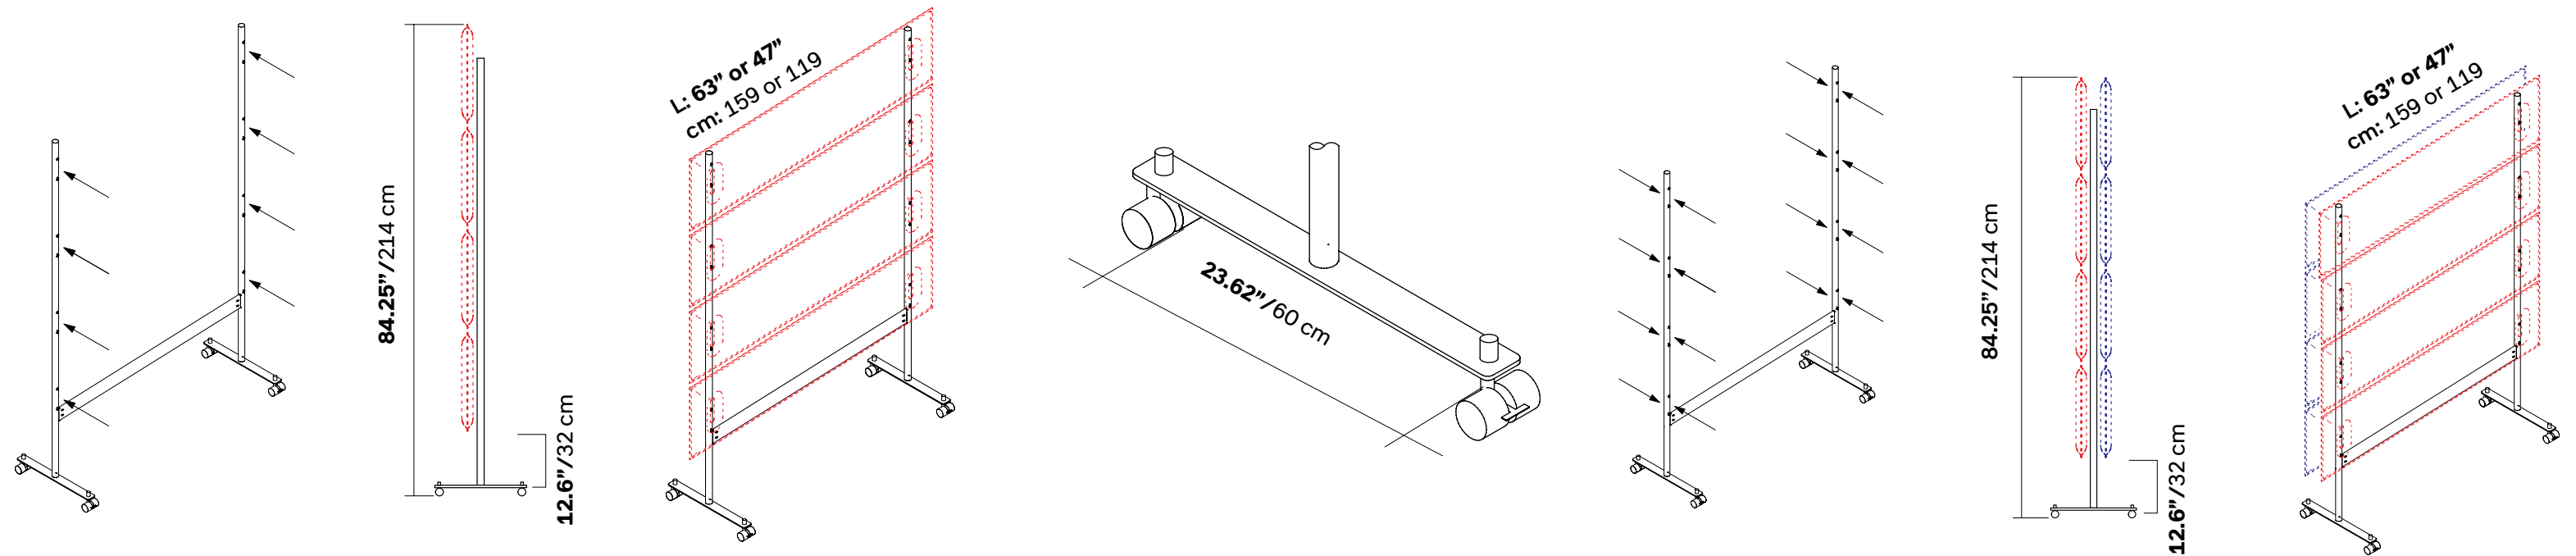

DOUBLE-SIDED FRAME (FREESTANDING)

For 8 MITESCO panels

Includes: poles, beam and bases

Panel Size	63"/159cm Wide	47"/119cm Wide
Part No	40021053	40020086
QTY	01 Frame	01 Frame
Finish	Silver Gray	Silver Gray

Please specify panel connection brackets and caps separately on page 157.

MITESCO DIVIDER SCREENS

SINGLE-SIDED FRAME (CASTERS)

For 4 MITESCO panels

Includes: poles, beam and casters

Panel Size	63"/159cm Wide	47"/119cm Wide
Part No	40020087	40020088
QTY	01 Frame	01 Frame
Finish	Silver Gray	Silver Gray

DOUBLE-SIDED FRAME (CASTERS)

For 8 MITESCO panels

Includes: poles, beam and casters

Panel Size	63"/159cm Wide	47"/119cm Wide
Part No	40021052	40020089
QTY	01 Frame	01 Frame
Finish	Silver Gray	Silver Gray

Please specify panel connection brackets and caps separately on page 157.

MITESCO DIVIDER SCREENS

SINGLE-SIDED FRAME (FLOOR FIXED)

For 4 MITESCO panels

Includes: poles, beam and bases

Panel Size	63"/159cm Wide	47"/119cm Wide
Part No	40020090	40020091
QTY	01 Frame	01 Frame
Finish	Silver Gray	Silver Gray