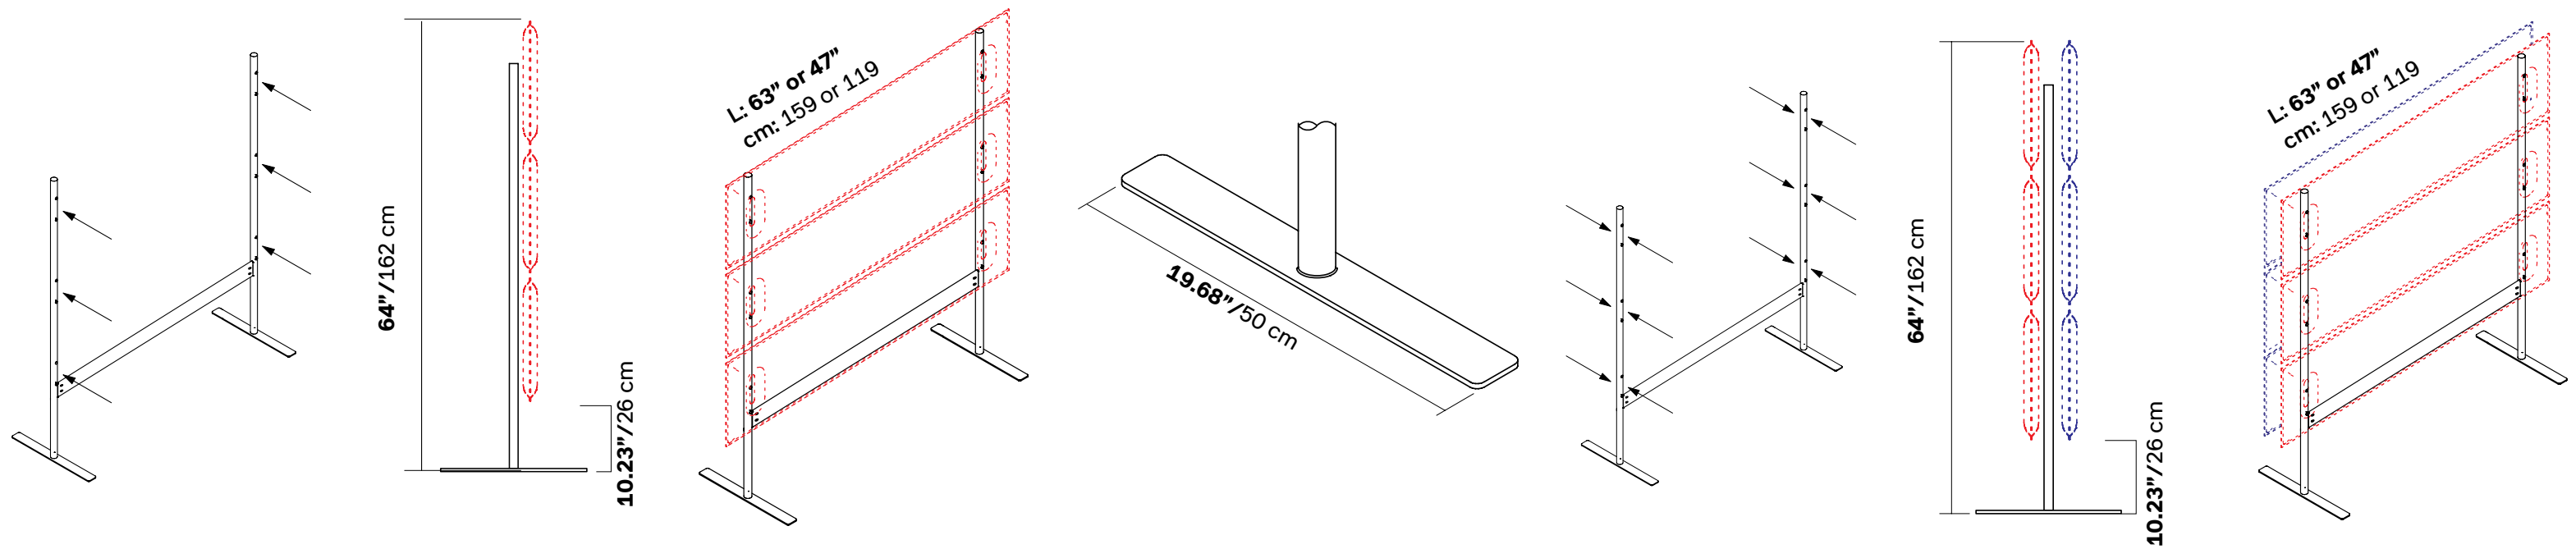

MITESCO DIVIDER SCREENS

SINGLE-SIDED FRAME (FREESTANDING)

For 3 MITESCO panels

Includes: poles, beam and bases

Panel Size	63"/159cm Wide	47"/119cm Wide
Part No	40021042	40021040
QTY	01 Frame	01 Frame
Finish	Silver Gray	Silver Gray

DOUBLE-SIDED FRAME (FREESTANDING)

For 6 MITESCO panels

includes: poles, beam and bases

Panel Size	63"/159cm Wide	47"/119cm Wide
Part No	40021044	40021043
QTY	01 Frame	01 Frame
Finish	Silver Gray	Silver Gray

Please specify panel connection brackets and caps separately on page 157.

MITESCO DIVIDER SCREENS

SINGLE-SIDED FRAME (CASTERS)

For 3 MITESCO panels

Includes: poles, beam and casters

Panel Size	63"/159cm Wide	47"/119cm Wide
Part No	40021046	40021045
QTY	01 Frame	01 Frame
Finish	Silver Gray	Silver Gray

DOUBLE-SIDED FRAME (CASTERS)

For 6 MITESCO panels

includes: poles, beam and casters

Panel Size	63"/159cm Wide	47"/119cm Wide
Part No	40021048	40021047
QTY	01 Frame	01 Frame
Finish	Silver Gray	Silver Gray