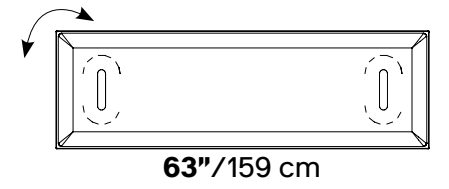

MITESCO PANELS

Call your representative for stock levels and availability

Color	Part No	Part No	Part No
White	40020027	40020018	40020007
Silver	40020028	40020019	40020008
Gray			
Charcoal	40020046	40020040	40020039
Gray			
Beige	40020029**	40020020	40020009
Dove			40020038
Gray			
Sun	40020030**	40020021**	40020010
Yellow			
Carrot	40020031**	40020022**	40020011
Orange			
Red	40020032**	40020023	40020012
Olive	40020044**	40020042**	40020041
Green			

Color	Part No	Part No	Part No
Apple Green			40020013
Blue	40020034**	40020025**	40020014
Black	40020035**	40020026**	40020015
	Special Order Color MOQ: 70	Special Order Color MOQ: 60	Special Order Color MOQ: 50

** Extended lead time
Extended lead time colors require: up to 10–12 weeks
For larger swatches & full color options, please refer to pages 32–34.

Panels available in special order colors. Special order colors require:
– MOQ varies from size to size
– Lead time up to 14–16 weeks
– +10% Custom service fee