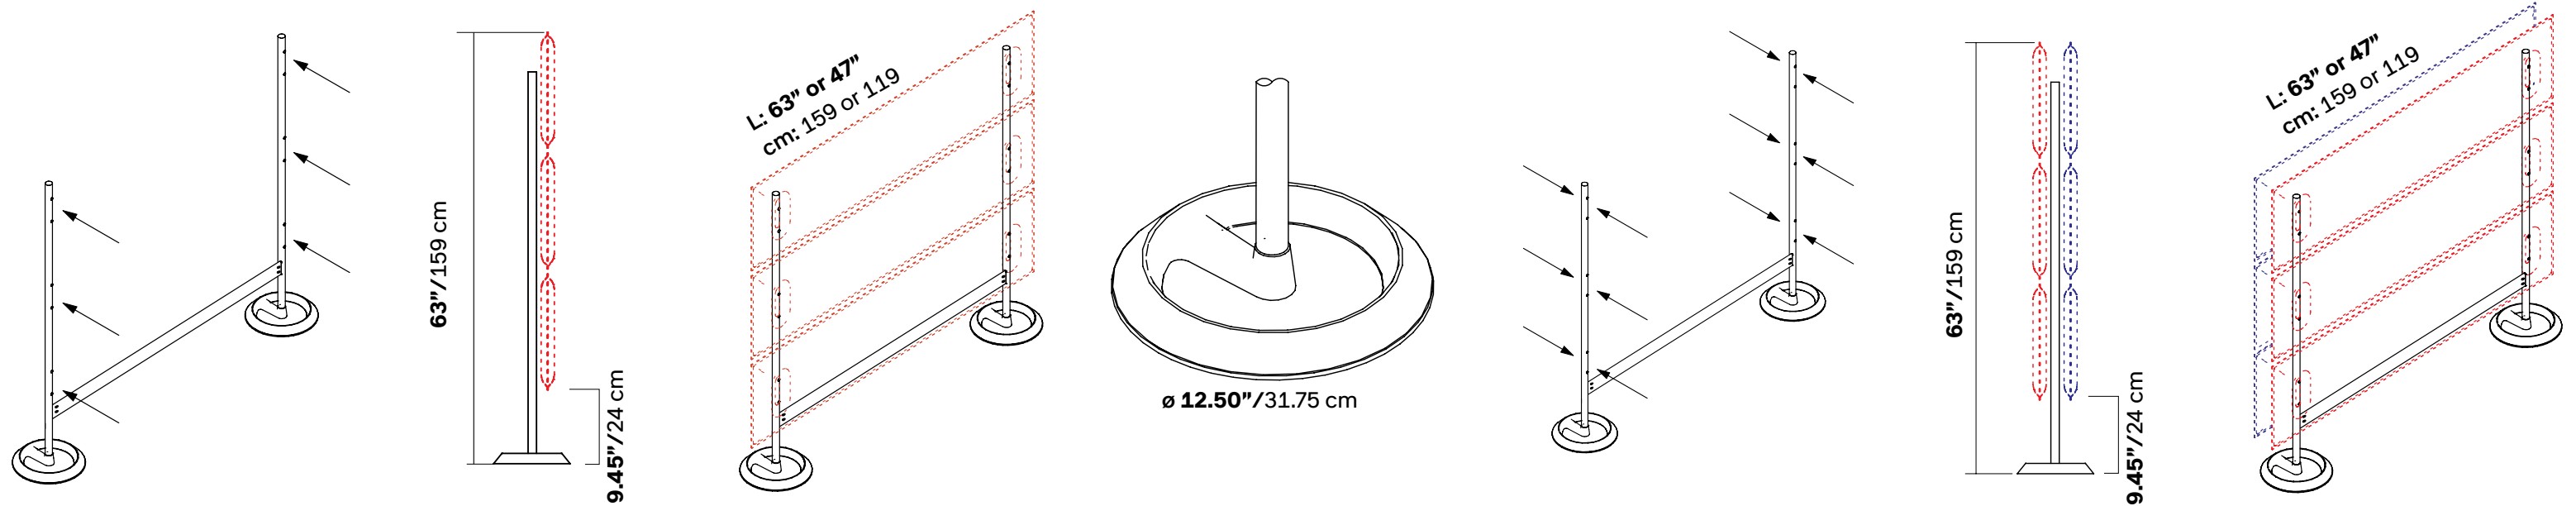

For 3 MITESCO panels

Includes: poles, beam and bases

Panel Size	63"/159cm Wide	47"/119cm Wide
Part No	40021104	40021102
QTY	01 Frame	01 Frame
Finish	Silver Gray	Silver Gray

DOUBLE-SIDED FRAME (ROUND BASE)

For 6 MITESCO panels

includes: poles, beam and bases

Panel Size	63"/159cm Wide	47"/119cm Wide
Part No	40021105	40021103
QTY	01 Frame	01 Frame
Finish	Silver Gray	Silver Gray

Please specify panel connection brackets and caps separately on page 157.