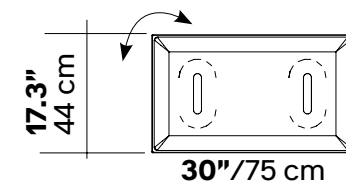

MITESCO PANELS

Call your representative for stock levels and availability

Color	Part No	Part No	Part No
White	40020027	40020018	40020007
Silver	40020028	40020019	40020008
Gray			
Charcoal	40020046	40020040	40020039
Gray			
Beige	40020029**	40020020	40020009
Dove			40020038
Gray			
Sun	40020030**	40020021**	40020010
Yellow			
Carrot	40020031**	40020022**	40020011
Orange			
Red	40020032**	40020023	40020012
Olive	40020044**	40020042**	40020041
Green			

Color	Part No	Part No	Part No
Apple Green			40020013
Blue	40020034**	40020025**	40020014
Black	40020035**	40020026**	40020015
	Special Order Color MOQ: 70	Special Order Color MOQ: 60	Special Order Color MOQ: 50

** Extended lead time
Extended lead time colors require: up to 10–12 weeks
For larger swatches & full color options, please refer to pages 32–34.

Panels available in special order colors. Special order colors require:
– MOQ varies from size to size
– Lead time up to 14–16 weeks
– +10% Custom service fee