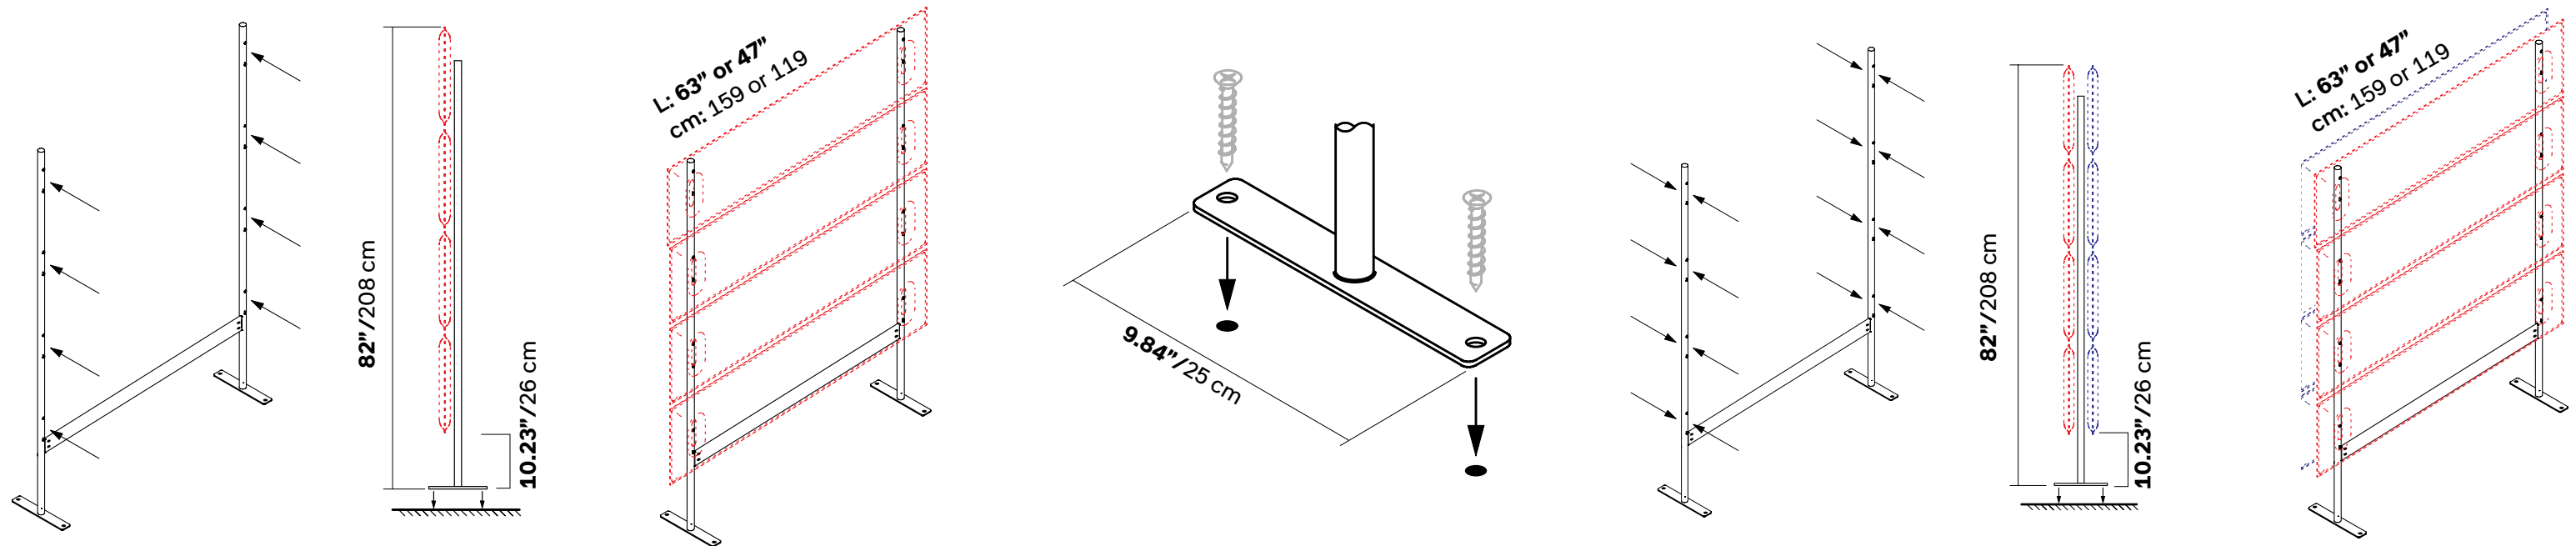

Please specify panel connection brackets and caps separately on page 157.

MITESCO DIVIDER SCREENS

SINGLE-SIDED FRAME (CASTERS)

For 4 MITESCO panels

Includes: poles, beam and casters

Panel Size	63"/159cm Wide	47"/119cm Wide
Part No	40020087	40020088
QTY	01 Frame	01 Frame
Finish	Silver Gray	Silver Gray

DOUBLE-SIDED FRAME (CASTERS)

For 8 MITESCO panels

Includes: poles, beam and casters

Panel Size	63"/159cm Wide	47"/119cm Wide
Part No	40021052	40020089
QTY	01 Frame	01 Frame
Finish	Silver Gray	Silver Gray

Please specify panel connection brackets and caps separately on page 157.

MITESCO DIVIDER SCREENS

SINGLE-SIDED FRAME (FLOOR FIXED)

For 4 MITESCO panels

Includes: poles, beam and bases

Panel Size	63"/159cm Wide	47"/119cm Wide
Part No	40020090	40020091
QTY	01 Frame	01 Frame
Finish	Silver Gray	Silver Gray

DOUBLE-SIDED FRAME (FLOOR FIXED)

For 8 MITESCO panels

Includes: poles, beam and bases

Panel Size	63"/159cm Wide	47"/119cm Wide
Part No	40020092	40020093
QTY	01 Frame	01 Frame
Finish	Silver Gray	Silver Gray