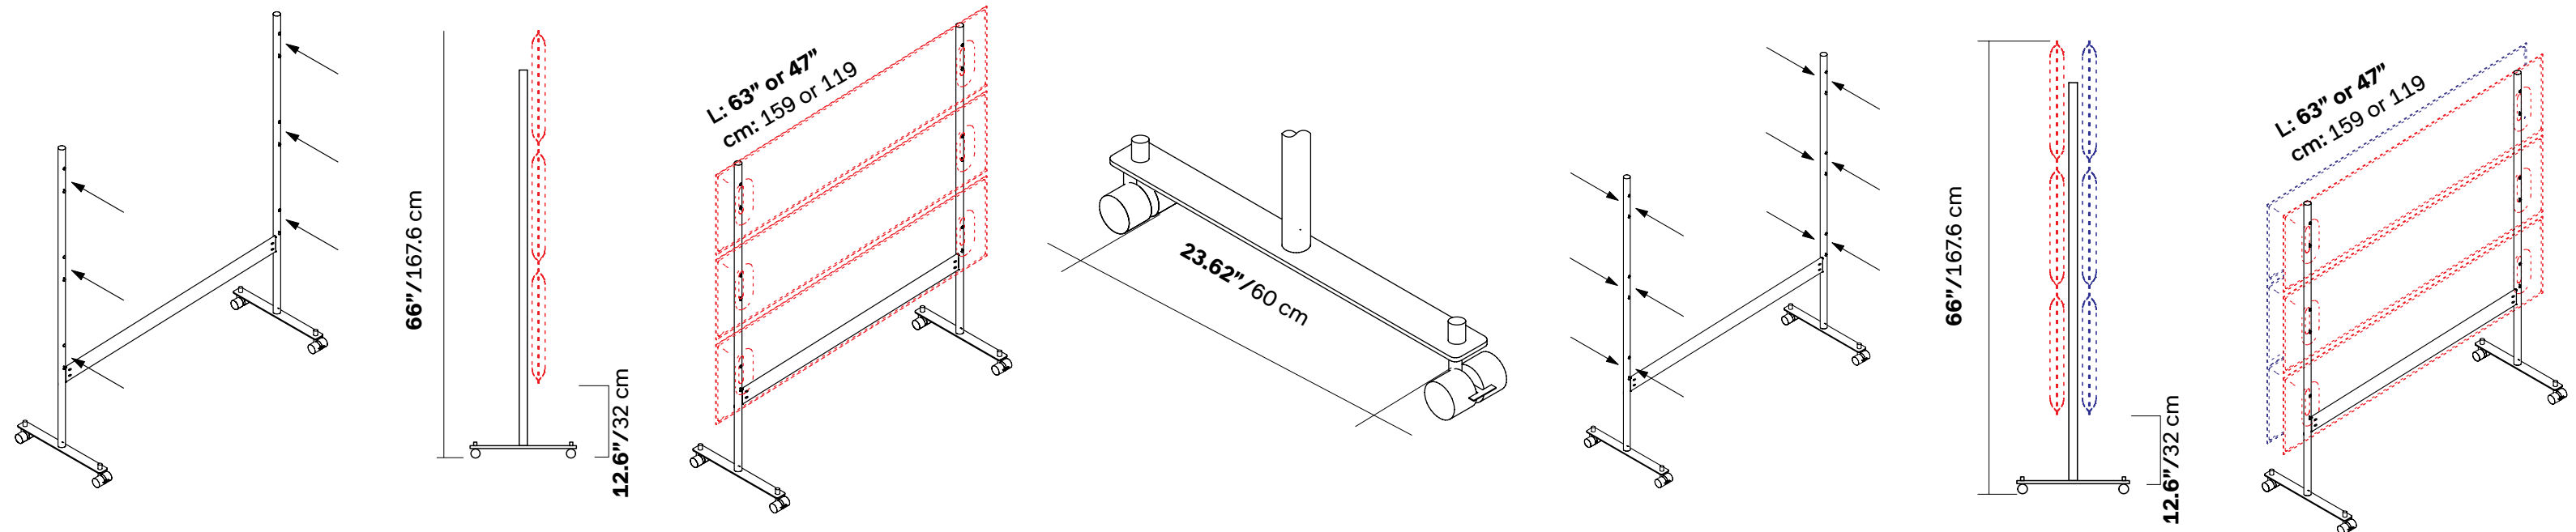

DOUBLE-SIDED FRAME (FREESTANDING)

For 6 MITESCO panels

includes: poles, beam and bases

Panel Size	63"/159cm Wide	47"/119cm Wide
Part No	40021044	40021043
QTY	01 Frame	01 Frame
Finish	Silver Gray	Silver Gray

Please specify panel connection brackets and caps separately on page 157.

MITESCO DIVIDER SCREENS

SINGLE-SIDED FRAME (CASTERS)

For 3 MITESCO panels

Includes: poles, beam and casters

Panel Size	63"/159cm Wide	47"/119cm Wide
Part No	40021046	40021045
QTY	01 Frame	01 Frame
Finish	Silver Gray	Silver Gray

DOUBLE-SIDED FRAME (CASTERS)

For 6 MITESCO panels

includes: poles, beam and casters

Panel Size	63"/159cm Wide	47"/119cm Wide
Part No	40021048	40021047
QTY	01 Frame	01 Frame
Finish	Silver Gray	Silver Gray

Please specify panel connection brackets and caps separately on page 157.

MITESCO DIVIDER SCREENS

SINGLE-SIDED FRAME (FLOOR FIXED)

For 3 MITESCO panels

Includes: poles, beam and bases

Panel Size	63"/159cm Wide	47"/119cm Wide
Part No	40021041	40021039
QTY	01 Frame	01 Frame
Finish	Silver Gray	Silver Gray