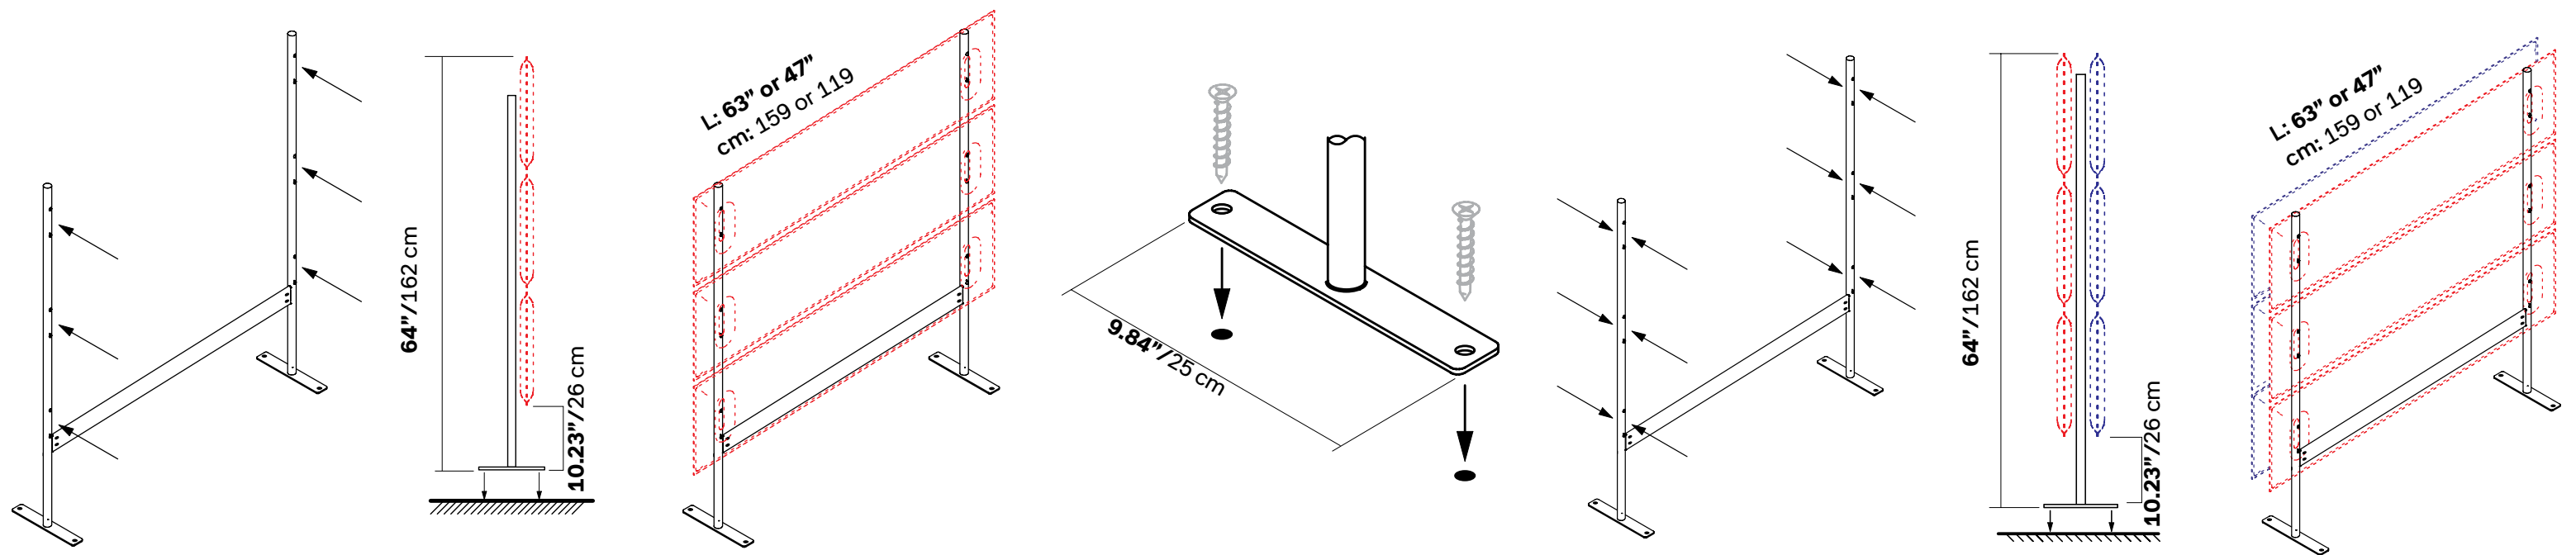

DOUBLE-SIDED FRAME (CASTERS)

For 6 MITESCO panels

includes: poles, beam and casters

Panel Size	63"/159cm Wide	47"/119cm Wide
Part No	40021048	40021047
QTY	01 Frame	01 Frame
Finish	Silver Gray	Silver Gray

Please specify panel connection brackets and caps separately on page 157.

MITESCO DIVIDER SCREENS

SINGLE-SIDED FRAME (FLOOR FIXED)

For 3 MITESCO panels

Includes: poles, beam and bases

Panel Size	63"/159cm Wide	47"/119cm Wide
Part No	40021041	40021039
QTY	01 Frame	01 Frame
Finish	Silver Gray	Silver Gray

DOUBLE-SIDED FRAME (FLOOR FIXED)

For 6 MITESCO panels

includes: poles, beam and bases

Panel Size	63"/159cm Wide	47"/119cm Wide
Part No	40020082	40020083
QTY	01 Frame	01 Frame
Finish	Silver Gray	Silver Gray

Please specify panel connection brackets and caps separately on page 157.

MITESCO DIVIDER SCREENS

SINGLE-SIDED FRAME (FREESTANDING)

For 4 MITESCO panels

Includes: poles, beam and bases

Panel Size	63"/159cm Wide	47"/119cm Wide
Part No	40020084	40020085
QTY	01 Frame	01 Frame
Finish	Silver Gray	Silver Gray