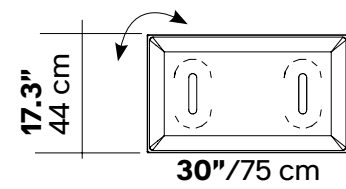

MITESCO PANELS

Call your representative for stock levels and availability

Color	Part No	Part No	Part No
White	40020027	40020018	40020007
Silver	40020028	40020019	40020008
Gray			
Charcoal	40020046	40020040	40020039
Gray			
Beige	40020029**	40020020	40020009
Dove			40020038
Gray			
Sun	40020030**	40020021**	40020010
Yellow			
Carrot	40020031**	40020022**	40020011
Orange			
Red	40020032**	40020023	40020012
Olive	40020044**	40020042**	40020041
Green			

Color	Part No	Part No	Part No
Apple Green			40020013
Blue	40020034**	40020025**	40020014
Black	40020035**	40020026**	40020015
	Special Order Color MOQ: 70	Special Order Color MOQ: 60	Special Order Color MOQ: 50

** Extended lead time
Extended lead time colors require: up to 10–12 weeks
For larger swatches & full color options, please refer to pages 32–34.

Panels available in special order colors. Special order colors require:
– MOQ varies from size to size
– Lead time up to 14–16 weeks
– +10% Custom service fee