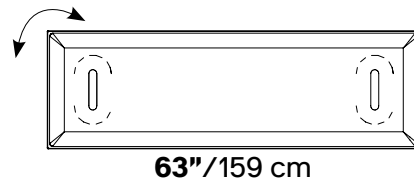

MITESCO PANELS

Call your representative for stock levels and availability

Color	Part No	Part No	Part No
White	40020027	40020018	40020007
Silver	40020028	40020019	40020008
Gray			
Charcoal	40020046	40020040	40020039
Gray			
Beige	40020029**	40020020	40020009
Dove			40020038
Gray			
Sun	40020030**	40020021**	40020010
Yellow			
Carrot	40020031**	40020022**	40020011
Orange			
Red	40020032**	40020023	40020012
Olive	40020044**	40020042**	40020041
Green			

Color	Part No	Part No	Part No
Apple Green			40020013
Blue	40020034**	40020025**	40020014
Black	40020035**	40020026**	40020015
	Special Order Color MOQ: 70	Special Order Color MOQ: 60	Special Order Color MOQ: 50

** Extended lead time
Extended lead time colors require: up to 10–12 weeks
For larger swatches & full color options, please refer to pages 32–34.

Panels available in special order colors. Special order colors require:
– MOQ varies from size to size
– Lead time up to 14–16 weeks
– +10% Custom service fee