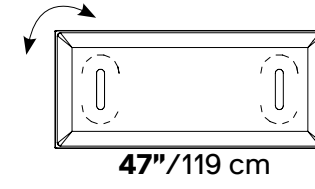

MITESCO PANELS

Call your representative for stock levels and availability

Color	Part No	Part No	Part No
White	40020027	40020018	40020007
Silver	40020028	40020019	40020008
Gray			
Charcoal	40020046	40020040	40020039
Gray			
Beige	40020029**	40020020	40020009
Dove			40020038
Gray			
Sun	40020030**	40020021**	40020010
Yellow			
Carrot	40020031**	40020022**	40020011
Orange			
Red	40020032**	40020023	40020012
Olive	40020044**	40020042**	40020041
Green			

Color	Part No	Part No	Part No
Apple Green			40020013
Blue	40020034**	40020025**	40020014
Black	40020035**	40020026**	40020015
	Special Order Color MOQ: 70	Special Order Color MOQ: 60	Special Order Color MOQ: 50

** Extended lead time
Extended lead time colors require: up to 10–12 weeks
For larger swatches & full color options, please refer to pages 32–34.

Panels available in special order colors. Special order colors require:
– MOQ varies from size to size
– Lead time up to 14–16 weeks
– +10% Custom service fee