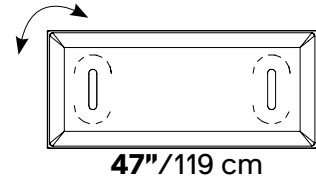

MITESCO PANELS

Call your representative for stock levels and availability

Color	Part No	Part No	Part No
White	40020027	40020018	40020007
Silver	40020028	40020019	40020008
Gray			
Charcoal	40020046	40020040	40020039
Gray			
Beige	40020029**	40020020	40020009
Dove			40020038
Gray			
Sun	40020030**	40020021**	40020010
Yellow			
Carrot	40020031**	40020022**	40020011
Orange			
Red	40020032**	40020023	40020012
Olive	40020044**	40020042**	40020041
Green			

Color	Part No	Part No	Part No
Apple Green			40020013
Blue	40020034**	40020025**	40020014
Black	40020035**	40020026**	40020015
	Special Order Color MOQ: 70	Special Order Color MOQ: 60	Special Order Color MOQ: 50

** Extended lead time
Extended lead time colors require: up to 10–12 weeks
For larger swatches & full color options, please refer to pages 32–34.

Panels available in special order colors. Special order colors require:
– MOQ varies from size to size
– Lead time up to 14–16 weeks
– +10% Custom service fee