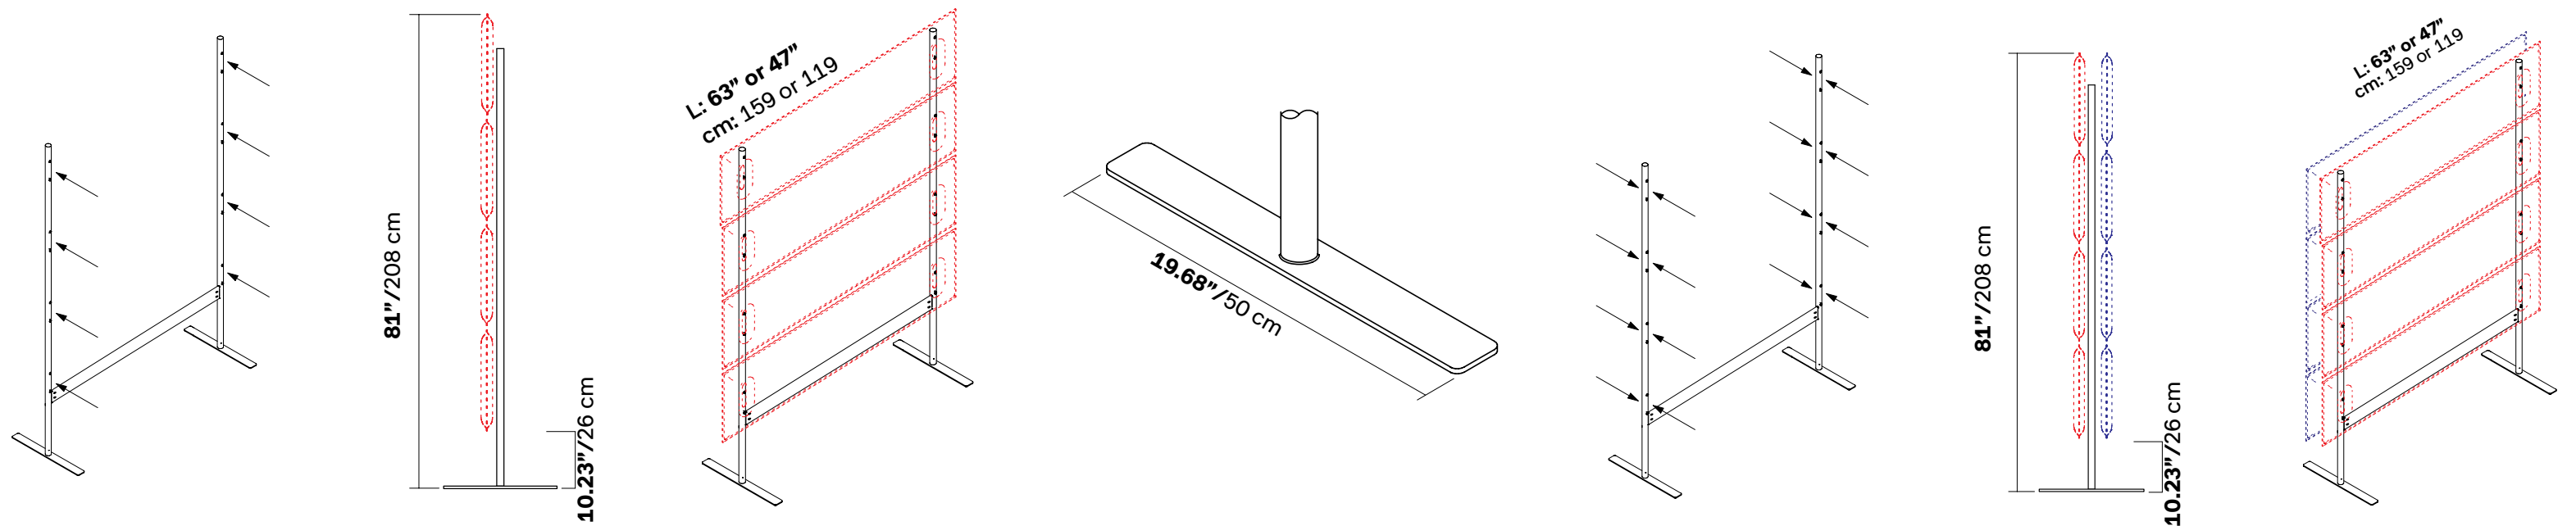

DOUBLE-SIDED FRAME (FLOOR FIXED)

For 6 MITESCO panels

includes: poles, beam and bases

Panel Size	63"/159cm Wide	47"/119cm Wide
Part No	40020082	40020083
QTY	01 Frame	01 Frame
Finish	Silver Gray	Silver Gray

Please specify panel connection brackets and caps separately on page 157.

MITESCO DIVIDER SCREENS

SINGLE-SIDED FRAME (FREESTANDING)

For 4 MITESCO panels

Includes: poles, beam and bases

Panel Size	63"/159cm Wide	47"/119cm Wide
Part No	40020084	40020085
QTY	01 Frame	01 Frame
Finish	Silver Gray	Silver Gray

DOUBLE-SIDED FRAME (FREESTANDING)

For 8 MITESCO panels

Includes: poles, beam and bases

Panel Size	63"/159cm Wide	47"/119cm Wide
Part No	40021053	40020086
QTY	01 Frame	01 Frame
Finish	Silver Gray	Silver Gray

Please specify panel connection brackets and caps separately on page 157.

MITESCO DIVIDER SCREENS

SINGLE-SIDED FRAME (CASTERS)

For 4 MITESCO panels

Includes: poles, beam and casters

Panel Size	63"/159cm Wide	47"/119cm Wide
Part No	40020087	40020088
QTY	01 Frame	01 Frame
Finish	Silver Gray	Silver Gray