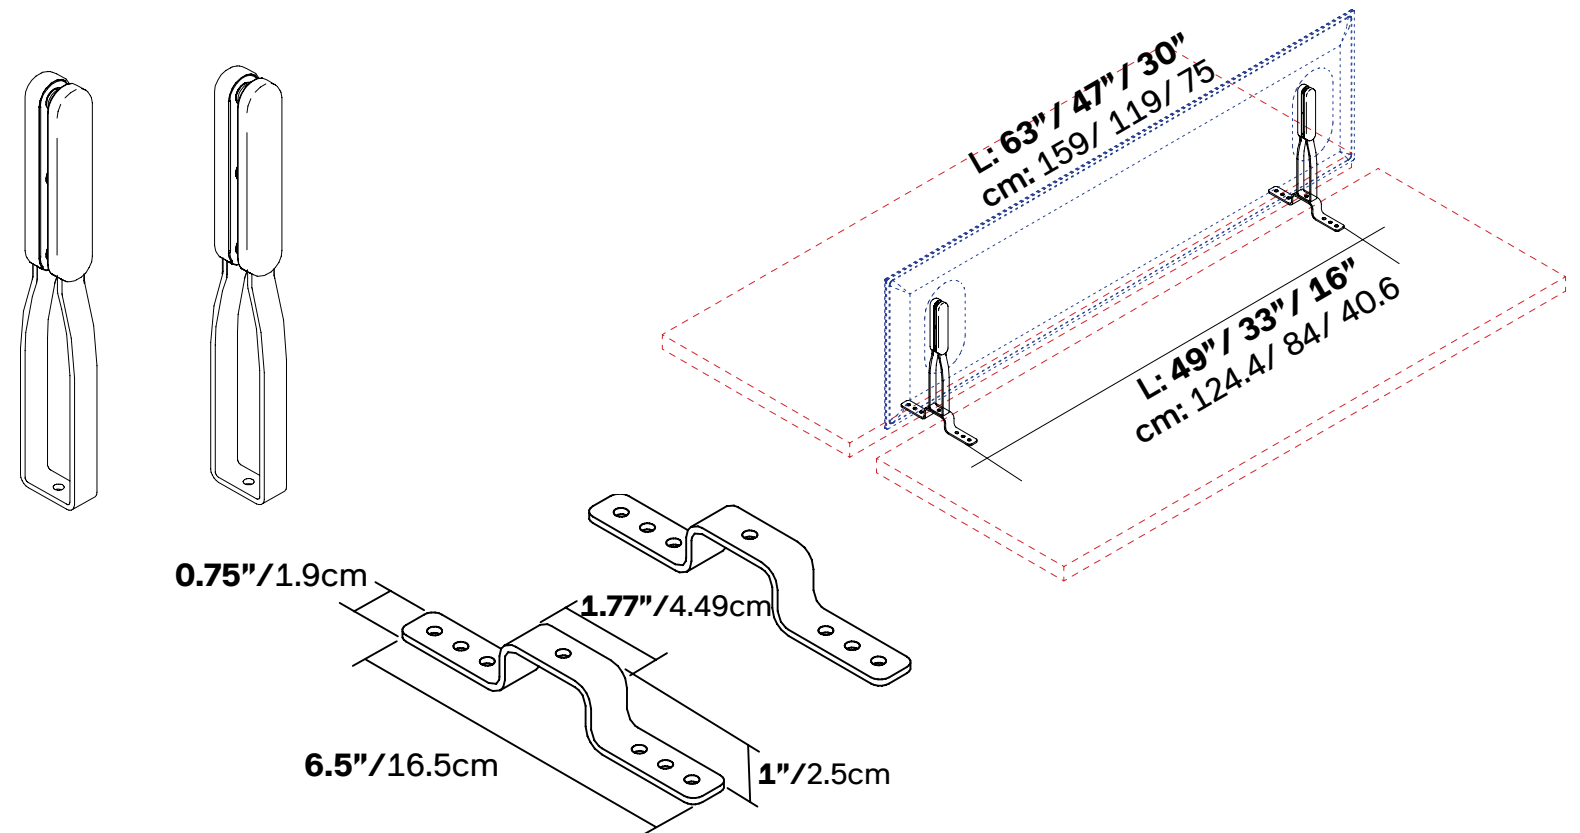

MITESCO DESK

DESK TOP BRACKET STEM - PAIR

Includes: Panel connections & front caps in gray high-tech polymer.

Panel Size	Fits all three sizes	Fits all three sizes
Part No	40021016	40021139
QTY	01 Set	01 Set
Finish	Silver Gray	Matte White

MITESCO connection caps not required.
Please specify MITESCO panel separately

DESK TOP BRIDGE BRACKET - PAIR

Includes: Panel connections & front caps in gray high-tech polymer.

Panel Size	Fits all three sizes	Fits all three sizes
Part No	40021141	40021147
QTY	01 Set	01 Set
Finish	Silver Gray	Matte White

Use with Desk Top Bracket Stem
Please specify MITESCO panel separately

MITESCO DESK

FREESTANDING DESK TOP DIVIDER - SHORT/LONG PAIR

Includes: Panel connections & front caps in gray high-tech polymer.

Panel Size	Fits all three sizes
Part No	40021018
QTY	01 Set
Finish	Silver Gray