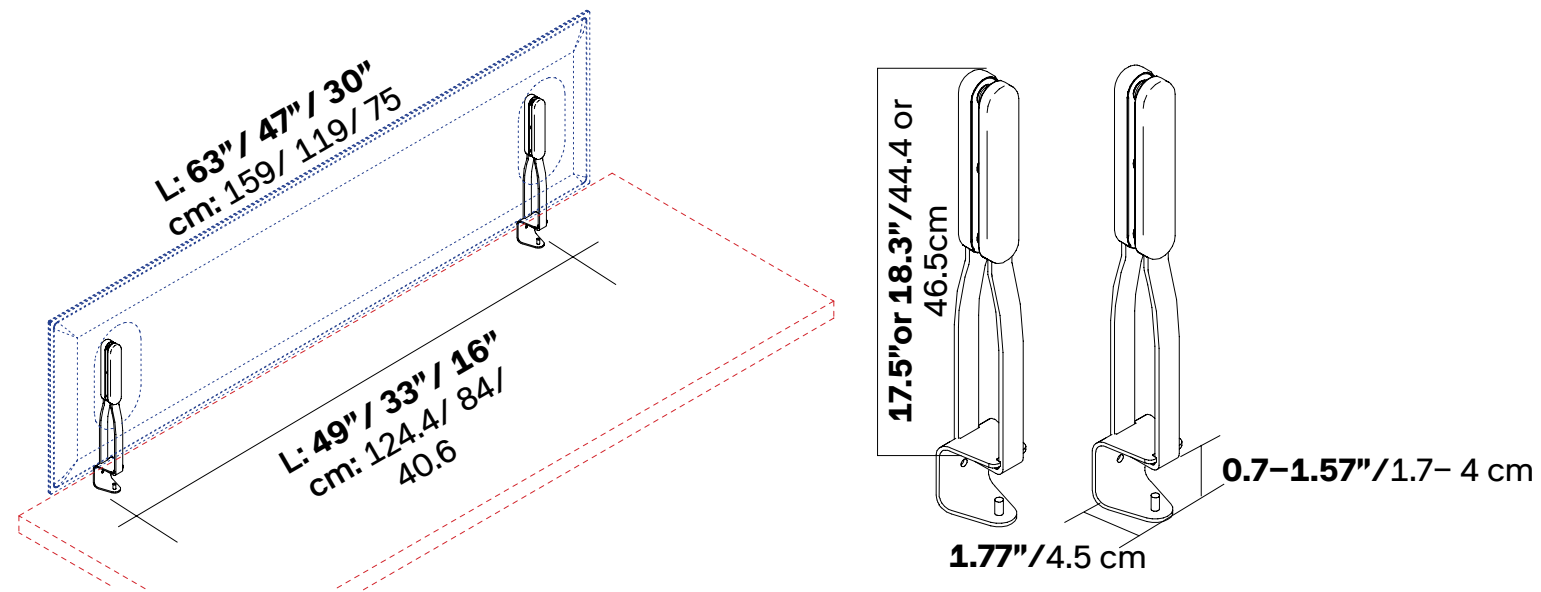

Use with Desk Top Bracket Stem
Please specify MITESCO panel separately

MITESCO DESK

FREESTANDING DESK TOP DIVIDER - SHORT/LONG PAIR

Includes: Panel connections & front caps in gray high-tech polymer.

Panel Size	Fits all three sizes
Part No	40021018
QTY	01 Set
Finish	Silver Gray

NOTE: MITESCO connection caps not required.
Please specify MITESCO panel separately

FREESTANDING DESK TOP DIVIDER - LONG PAIR

Includes: Panel connections & front caps in gray high-tech polymer.

Panel Size	Fits all three sizes	Fits all three sizes
Part No	40021145	40021143
QTY	01 Set	01 Set
Finish	Silver Gray	Matte White

NOTE: MITESCO connection caps not required.
Please specify MITESCO panel separately

MITESCO DESK

DESK TOP CLAMP BRACKETS - PAIR

Includes: Panel connections & front caps in gray high-tech polymer.

Panel Size	Fits all three sizes	Fits all three sizes
Part No	40021037	40021146
QTY	01 Set	01 Set
Finish	Silver Gray	Matte White