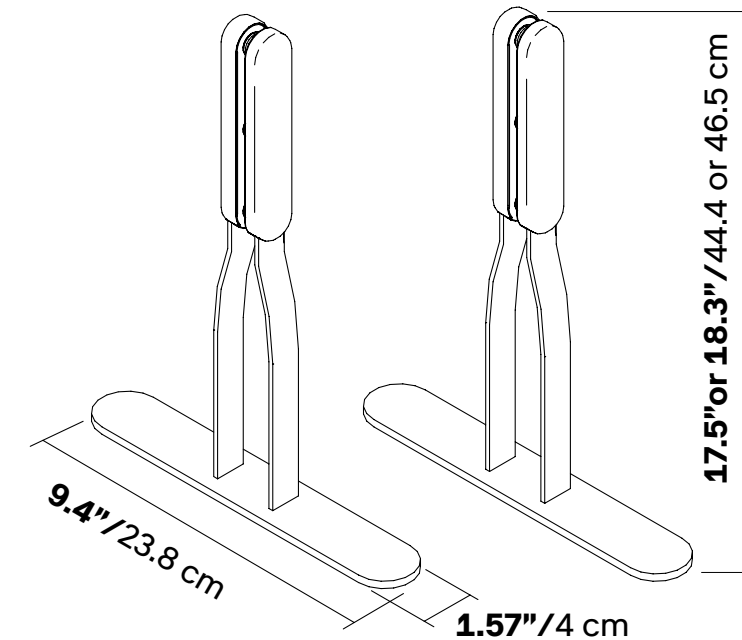

MITESCO connection caps not required.
Please specify MITESCO panel separately

DESK TOP BRIDGE BRACKET - PAIR

Includes: Panel connections & front caps in gray high-tech polymer.

Panel Size	Fits all three sizes	Fits all three sizes
Part No	40021141	40021147
QTY	01 Set	01 Set
Finish	Silver Gray	Matte White

Use with Desk Top Bracket Stem
Please specify MITESCO panel separately

MITESCO DESK

FREESTANDING DESK TOP DIVIDER - SHORT/LONG PAIR

Includes: Panel connections & front caps in gray high-tech polymer.

Panel Size	Fits all three sizes
Part No	40021018
QTY	01 Set
Finish	Silver Gray

NOTE: MITESCO connection caps not required.
Please specify MITESCO panel separately

FREESTANDING DESK TOP DIVIDER - LONG PAIR

Includes: Panel connections & front caps in gray high-tech polymer.

Panel Size	Fits all three sizes	Fits all three sizes
Part No	40021145	40021143
QTY	01 Set	01 Set
Finish	Silver Gray	Matte White