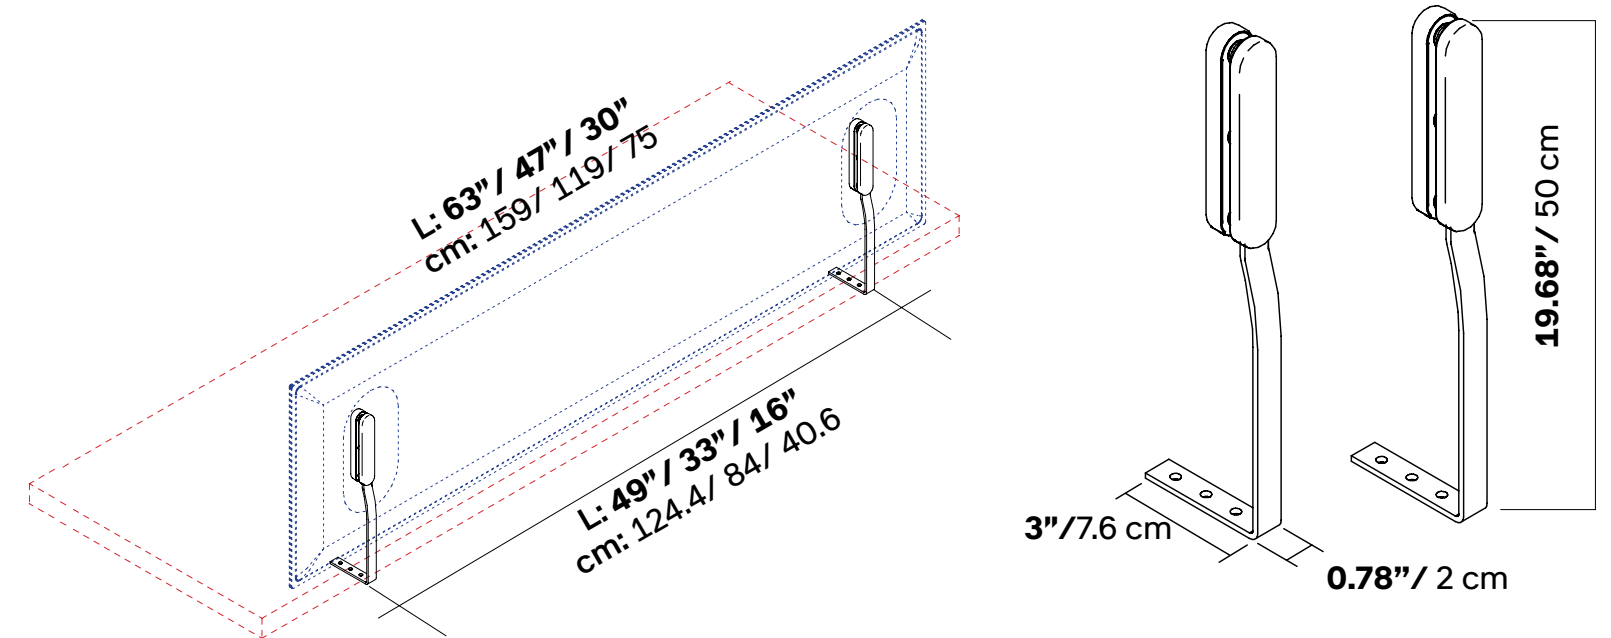

NOTE: MITESCO connection caps not required.
Please specify MITESCO panel separately

FREESTANDING DESK TOP DIVIDER - LONG PAIR

Includes: Panel connections & front caps in gray high-tech polymer.

Panel Size	Fits all three sizes	Fits all three sizes
Part No	40021145	40021143
QTY	01 Set	01 Set
Finish	Silver Gray	Matte White

NOTE: MITESCO connection caps not required.
Please specify MITESCO panel separately

MITESCO DESK

DESK TOP CLAMP BRACKETS - PAIR

Includes: Panel connections & front caps in gray high-tech polymer.

Panel Size	Fits all three sizes	Fits all three sizes
Part No	40021037	40021146
QTY	01 Set	01 Set
Finish	Silver Gray	Matte White

NOTE: MITESCO connection caps not required.
Please specify MITESCO panel separately

DESK TOP L-BRACKET - PAIR

Includes: Panel connections & front caps in gray high-tech polymer.

Panel Size	Fits all three sizes	Fits all three sizes
Part No	40021015	40021142
QTY	01 Set	01 Set
Finish	Silver Gray	Matte White