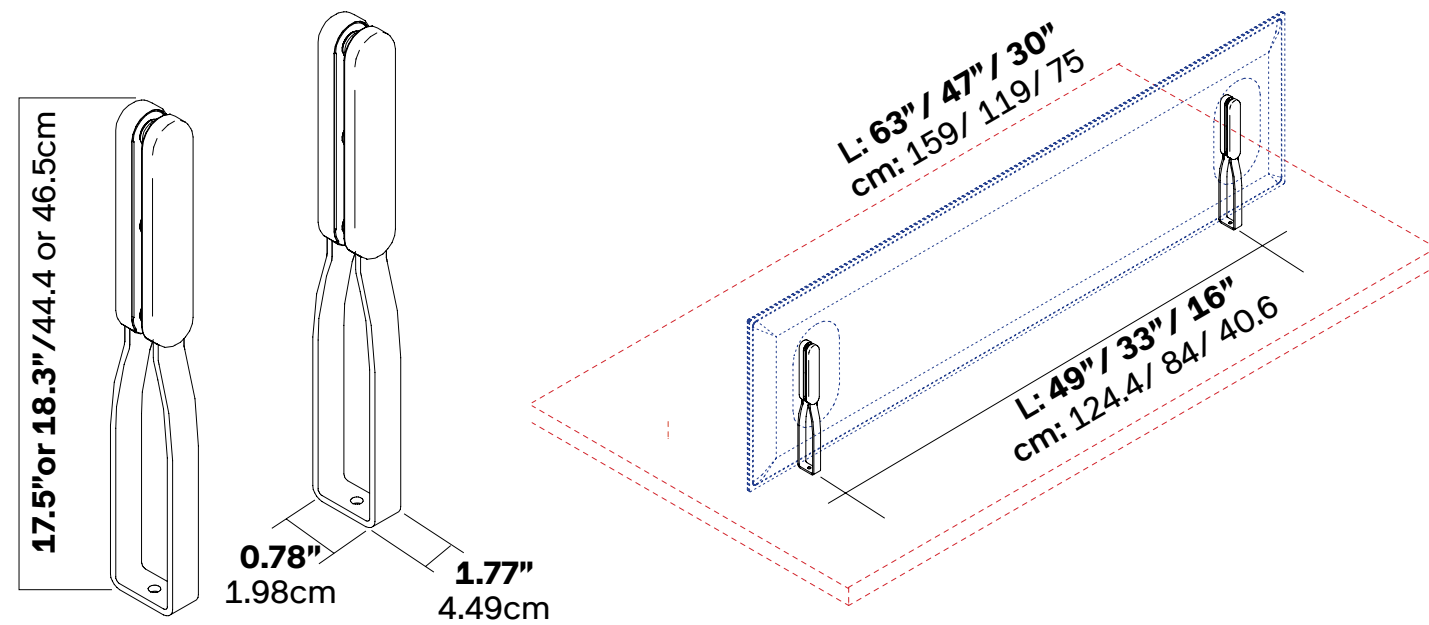

MITESCO DESK

DESK TOP BRACKET STEM - PAIR

Includes: Panel connections & front caps in gray high-tech polymer.

Panel Size	Fits all three sizes	Fits all three sizes
Part No	40021016	40021139
QTY	01 Set	01 Set
Finish	Silver Gray	Matte White