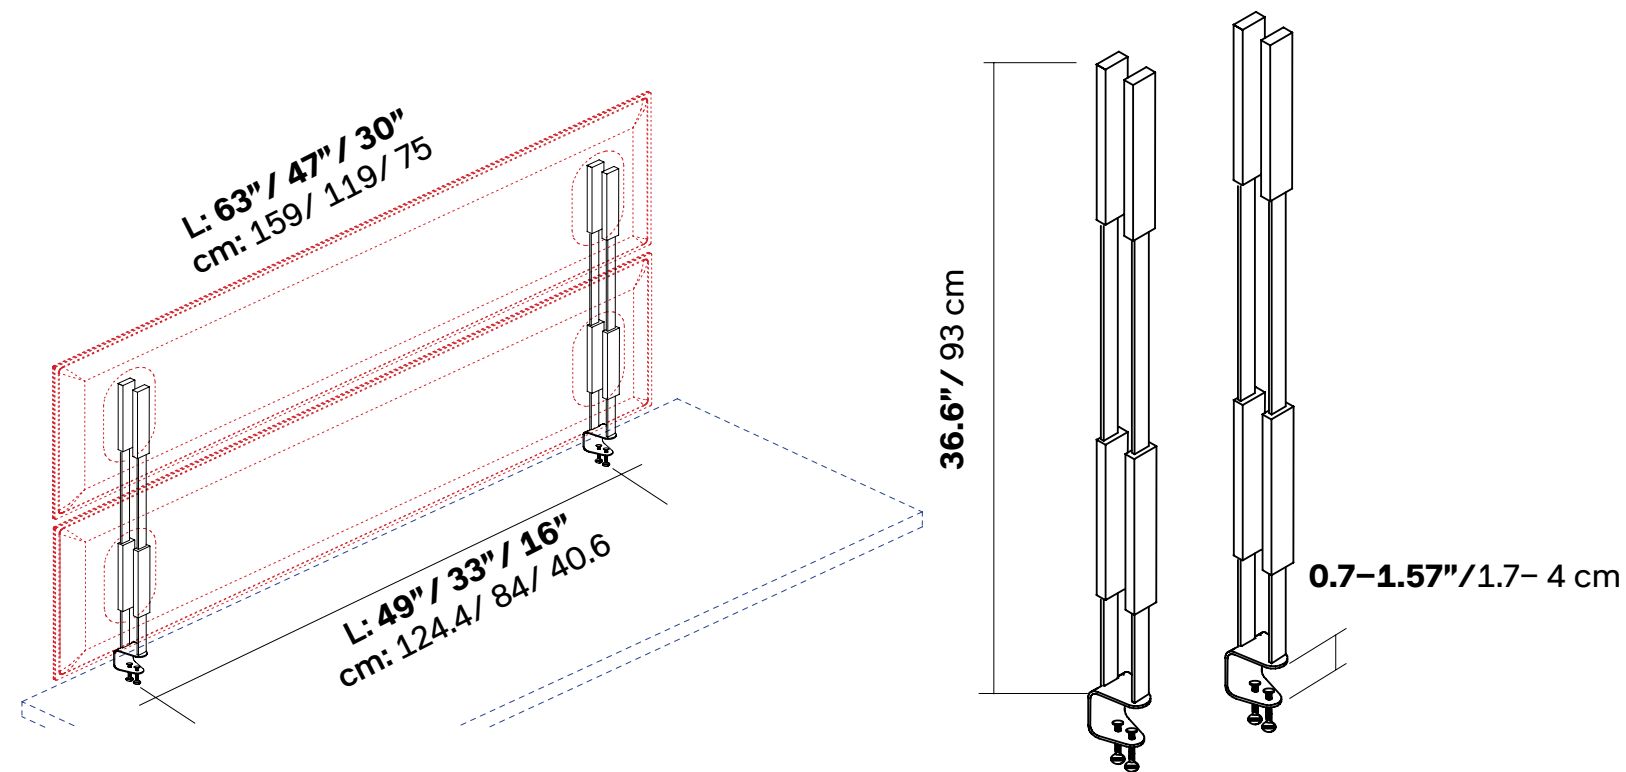

MITESCO DESK

DESK TOP DUAL CLAMP BRACKETS - PAIR

Includes: Panel connections & front caps in gray high-tech polymer.

Panel Size	Fits all three sizes	Fits all three sizes
Part No	40021056	40021087
QTY	01 Set	01 Set
Finish	Silver Gray	Matte White

NOTE: MITESCO connection caps not required.
Please specify MITESCO panel separately