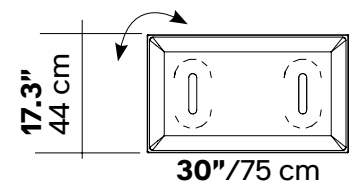

MITESCO PANELS

Call your representative for stock levels and availability

Color	Part No	Part No	Part No
White	40020027	40020018	40020007
Silver	40020028	40020019	40020008
Gray			
Charcoal	40020046	40020040	40020039
Gray			
Beige	40020029**	40020020	40020009
Dove			40020038
Gray			
Sun	40020030**	40020021**	40020010
Yellow			
Carrot	40020031**	40020022**	40020011
Orange			
Red	40020032**	40020023	40020012
Olive	40020044**	40020042**	40020041
Green			

Color	Part No	Part No	Part No
Apple Green			40020013
Blue	40020034**	40020025**	40020014
Black	40020035**	40020026**	40020015
	Special Order Color MOQ: 70	Special Order Color MOQ: 60	Special Order Color MOQ: 50

** Extended lead time
Extended lead time colors require: up to 10–12 weeks
For larger swatches & full color options, please refer to pages 32–34.

Panels available in special order colors. Special order colors require:
– MOQ varies from size to size
– Lead time up to 14–16 weeks
– +10% Custom service fee