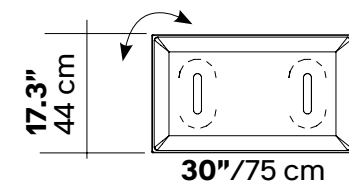

MITESCO PANELS

Call your representative for stock levels and availability

Color	Part No	Part No	Part No
White	40020027	40020018	40020007
Silver	40020028	40020019	40020008
Gray			
Charcoal	40020046	40020040	40020039
Gray			
Beige	40020029**	40020020	40020009
Dove			40020038
Gray			
Sun	40020030**	40020021**	40020010
Yellow			
Carrot	40020031**	40020022**	40020011
Orange			
Red	40020032**	40020023	40020012
Olive	40020044**	40020042**	40020041
Green			

Color	Part No	Part No	Part No
Apple Green			40020013
Blue	40020034**	40020025**	40020014
Black	40020035**	40020026**	40020015
	Special Order Color MOQ: 70	Special Order Color MOQ: 60	Special Order Color MOQ: 50

** Extended lead time
Extended lead time colors require: up to 10–12 weeks
For larger swatches & full color options, please refer to pages 32–34.

Panels available in special order colors. Special order colors require:
– MOQ varies from size to size
– Lead time up to 14–16 weeks
– +10% Custom service fee