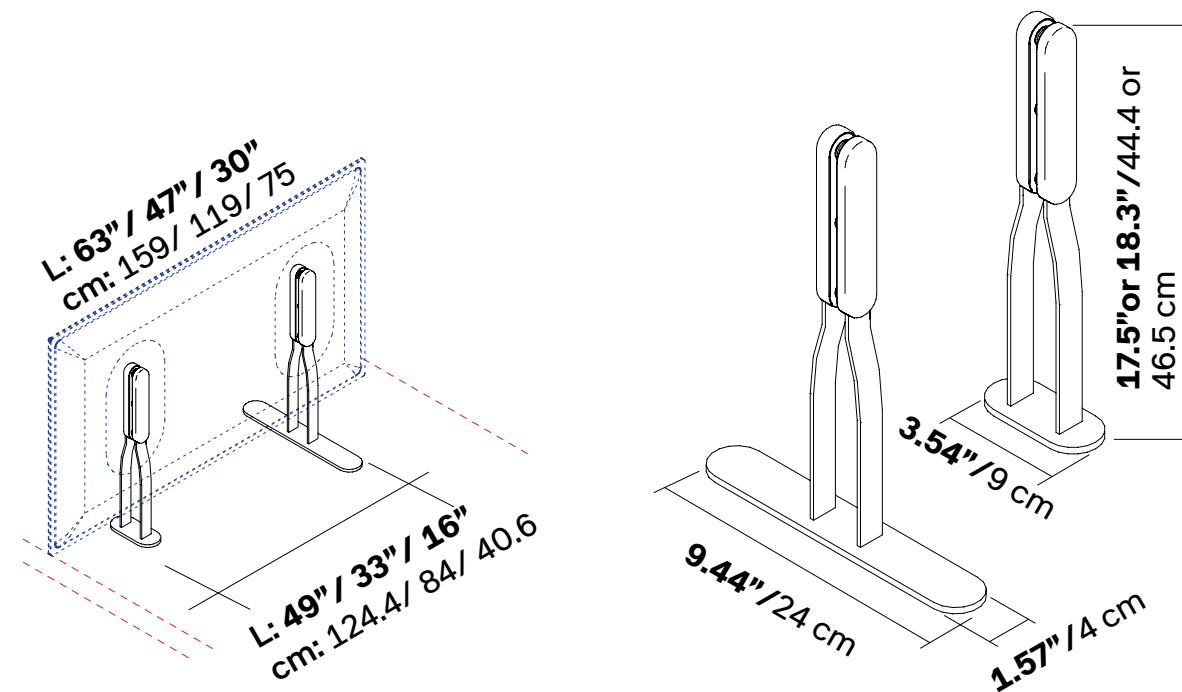

MITESCO DESK

DESK TOP BRACKET STEM - PAIR

Includes: Panel connections & front caps in gray high-tech polymer.

Panel Size	Fits all three sizes	Fits all three sizes
Part No	40021016	40021139
QTY	01 Set	01 Set
Finish	Silver Gray	Matte White

MITESCO connection caps not required.
Please specify MITESCO panel separately

DESK TOP BRIDGE BRACKET - PAIR

Includes: Panel connections & front caps in gray high-tech polymer.

Panel Size	Fits all three sizes	Fits all three sizes
Part No	40021141	40021147
QTY	01 Set	01 Set
Finish	Silver Gray	Matte White

Use with Desk Top Bracket Stem
Please specify MITESCO panel separately

MITESCO DESK

FREESTANDING DESK TOP DIVIDER - SHORT/LONG PAIR

Includes: Panel connections & front caps in gray high-tech polymer.

Panel Size	Fits all three sizes
Part No	40021018
QTY	01 Set
Finish	Silver Gray