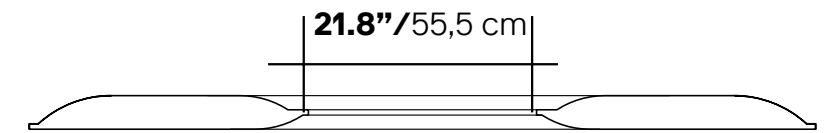

- MOQ varies from size to size
- Lead time up to 14-16 weeks
- +10% Custom service fee

For larger swatches & full color options, please refer to pages 32-34.

SURF CEILING SUSPENDED COMPLETE KIT EASY HARDWARE