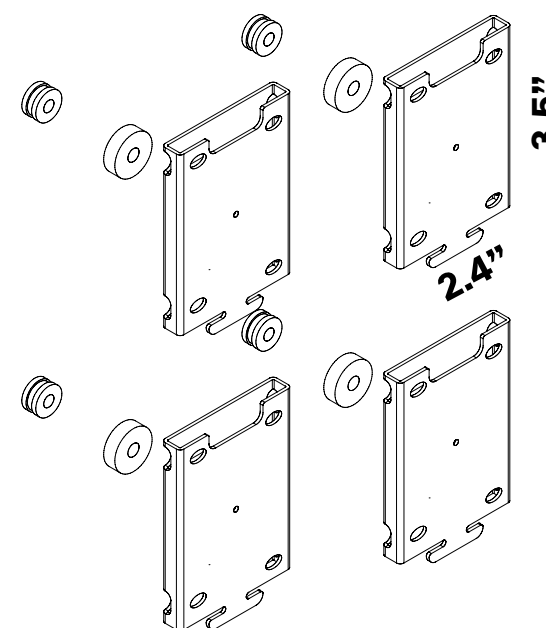

SURF WALL MOUNTED SNOWMAGNET EASY COMPLETE KIT

Call your representative for stock levels and availability

Kit includes

01 Surf panel

04 Snowmagnet Easy wall mounting hardware

	Color	Part No	Part No
	White	7SUW/1-0001	7SUWF/1-0001
	Charcoal Grey	7SUW/1-8007	7SUWF/1-8007

Special Order
Color MOQ: 36

Panels available in special order colors. Special order colors require:

- MOQ varies from size to size
- Lead time up to 14-16 weeks
- +10% Custom service fee

For larger swatches & full color options, please refer to pages 32-34.

Optional Safety Cables

Panel size	Fits All Sizes
Part No	40046007
QTY	01 Pair
Finish	Steel
List Price	$30.00