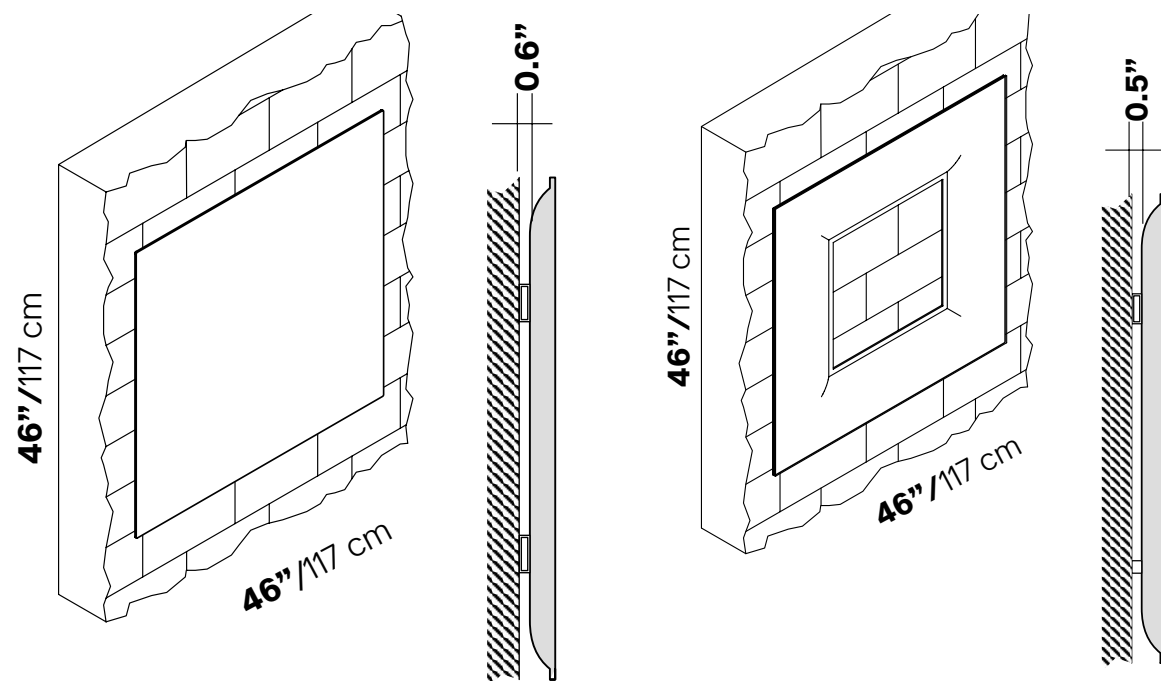

SURF WALL MOUNTED SNOWFIX SMART COMPLETE KIT

Call your representative for stock levels and availability

Kit includes

01 Surf panel

02 Snowfix Smart wall mounting hardware

	Color	Part No	Part No
	White	7SUW/2-0001	7SUWF/2-0001
	Charcoal Grey	7SUW/2-8007	7SUWF/2-8007

Special Order
Color MOQ: 36

Panels available in special order colors. Special order colors require:

- MOQ varies from size to size
- Lead time up to 14-16 weeks
- +10% Custom service fee

For larger swatches & full color options, please refer to pages 32-34.