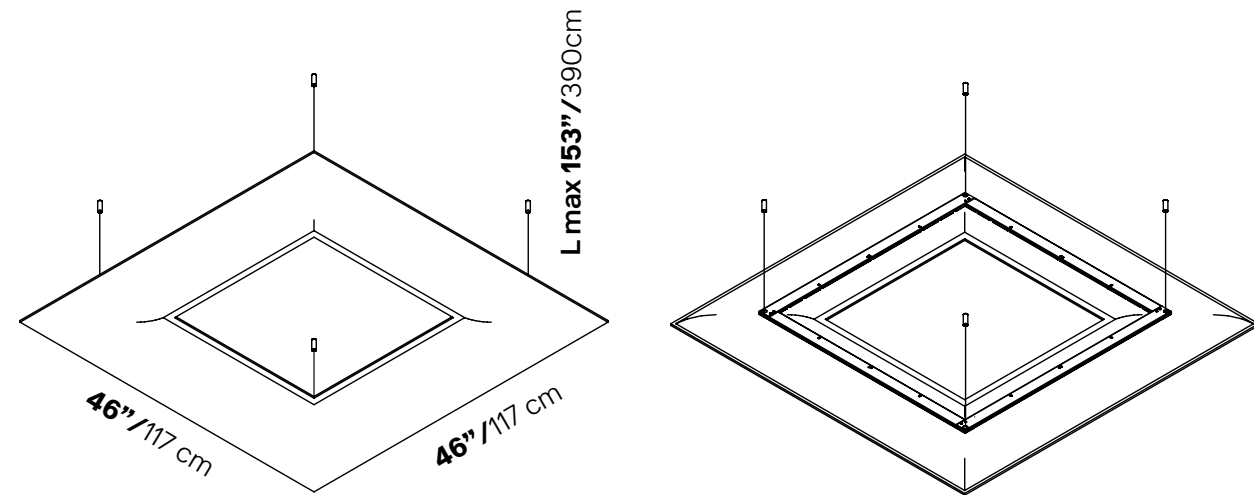

SURF CEILING SUSPENDED COMPLETE KIT

Call your representative for stock levels and availability

Kit includes	01 Surf panel
	01 Oversize panel frame
	04 Snowsound ceiling hardware

Color	Part No
White	7SUCF-0001
Charcoal Grey	7SUCF-8007

Special Order
Color MOQ: 36

Panels available in special order colors. Special order colors require:

- MOQ varies from size to size
- Lead time up to 14-16 weeks
- +10% Custom service fee

For larger swatches & full color options, please refer to pages 32-34.