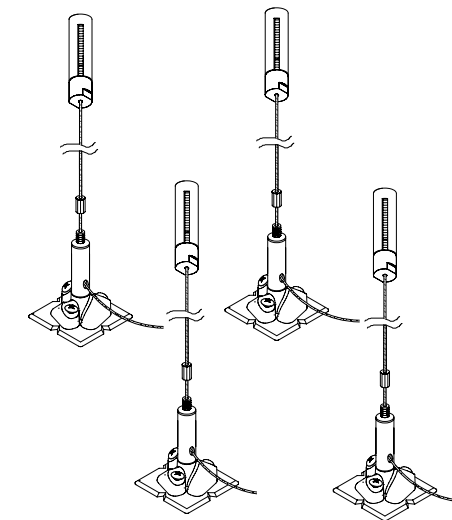

- MOQ varies from size to size
- Lead time up to 14-16 weeks
- +10% Custom service fee

For larger swatches & full color options, please refer to pages 32-34.

SNOWSOUND

Ceiling mount detail.

Hole \varnothing 4.5 mm

← Screw not included.

Connections detail (included)