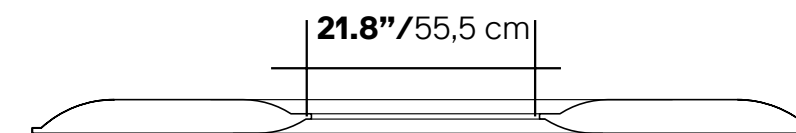

SURF WALL MOUNTED SNOWFIX SMART COMPLETE KIT

Call your representative for stock levels and availability

Kit includes

01 Surf panel

02 Snowfix Smart wall mounting hardware

	Color	Part No	Part No
	White	7SUW/2-0001	7SUWF/2-0001
	Charcoal Grey	7SUW/2-8007	7SUWF/2-8007

Special Order
Color MOQ: 36

Panels available in special order colors. Special order colors require:

- MOQ varies from size to size
- Lead time up to 14-16 weeks
- +10% Custom service fee

For larger swatches & full color options, please refer to pages 32-34.