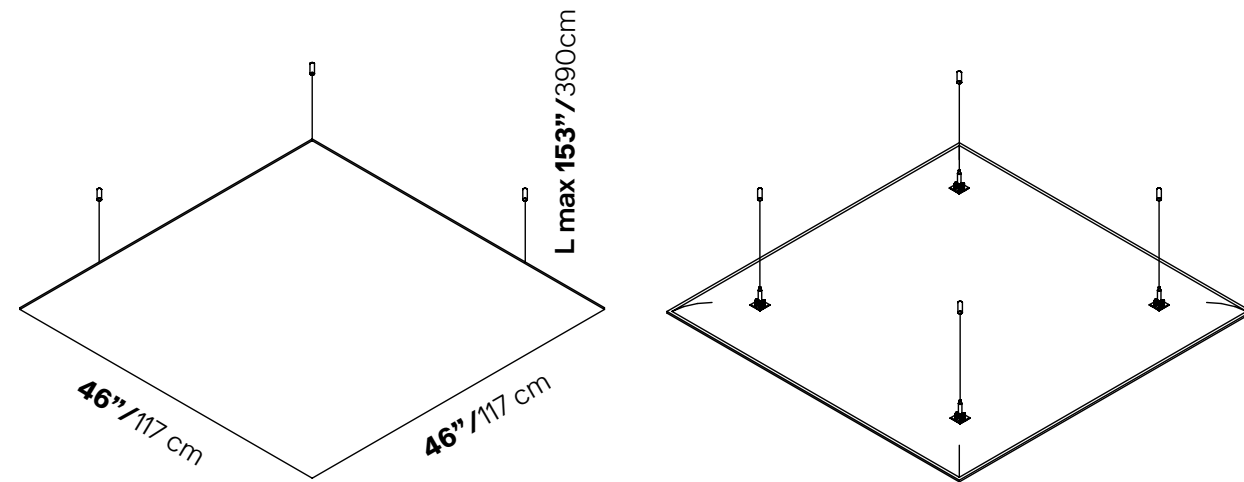

SURF CEILING SUSPENDED COMPLETE KIT EASY HARDWARE

Call your representative for stock levels and availability

Kit includes

01 Surf panel

04 Snowsound Easy ceiling hardware