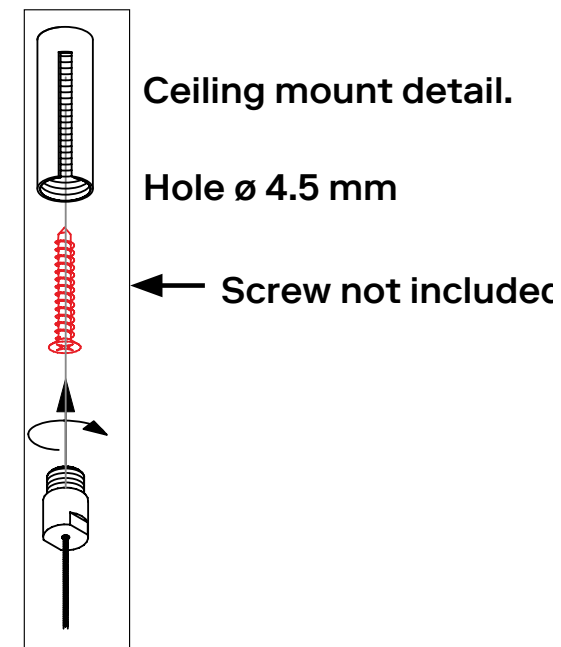

SURF CEILING SUSPENDED COMPLETE KIT

Call your representative for stock levels and availability

Kit includes	01 Surf panel
	01 Oversize panel frame
	04 Snowsound ceiling hardware

Color	Part No
White	7SUCF-0001
Charcoal Grey	7SUCF-8007

Special Order
Color MOQ: 36

Panels available in special order colors. Special order colors require:

- MOQ varies from size to size
- Lead time up to 14-16 weeks
- +10% Custom service fee

For larger swatches & full color options, please refer to pages 32-34.