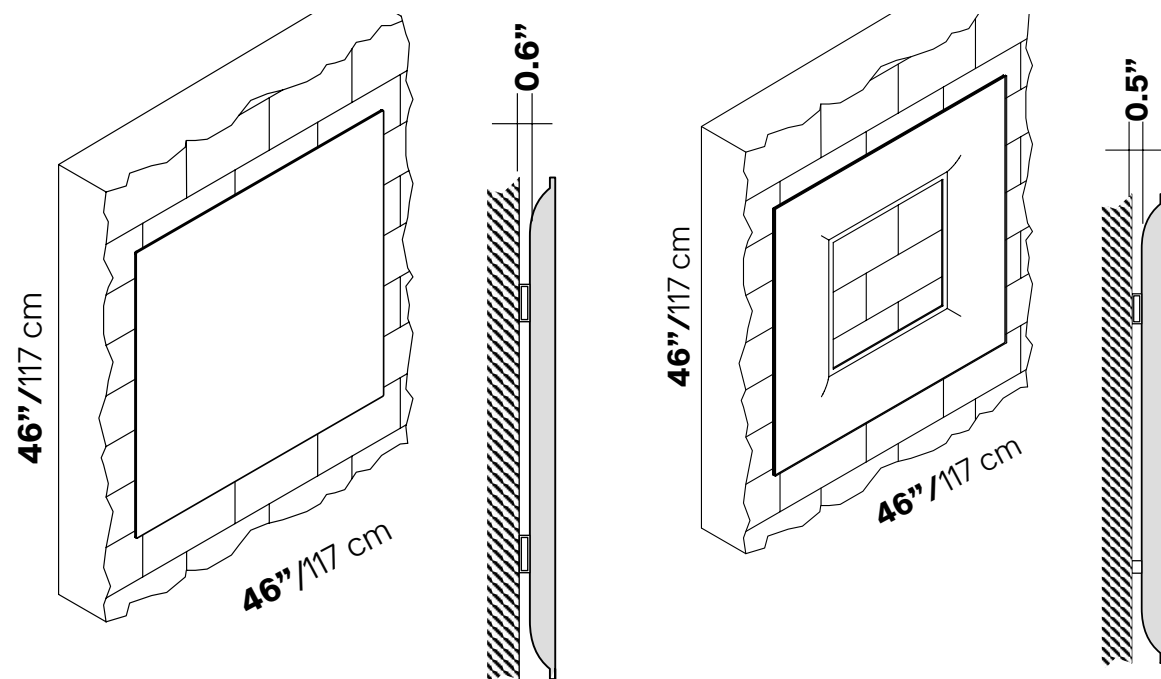

SURF WALL MOUNTED SNOWMAGNET EASY COMPLETE KIT

Call your representative for stock levels and availability

Kit includes

01 Surf panel

04 Snowmagnet Easy wall mounting hardware

	Color	Part No	Part No
	White	7SUW/1-0001	7SUWF/1-0001
	Charcoal Grey	7SUW/1-8007	7SUWF/1-8007

Special Order
Color MOQ: 36

Panels available in special order colors. Special order colors require:

- MOQ varies from size to size
- Lead time up to 14-16 weeks
- +10% Custom service fee

For larger swatches & full color options, please refer to pages 32-34.

Optional Safety Cables

Panel size	Fits All Sizes
Part No	40046007
QTY	01 Pair
Finish	Steel
List Price	$30.00