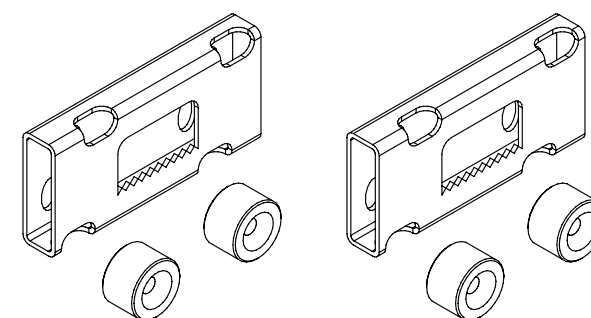

SURF WALL MOUNTED SNOWFIX SMART COMPLETE KIT

Call your representative for stock levels and availability

Kit includes

01 Surf panel

02 Snowfix Smart wall mounting hardware

	Color	Part No	Part No
	White	7SUW/2-0001	7SUWF/2-0001
	Charcoal Grey	7SUW/2-8007	7SUWF/2-8007

Special Order
Color MOQ: 36

Panels available in special order colors. Special order colors require:

- MOQ varies from size to size
- Lead time up to 14-16 weeks
- +10% Custom service fee

For larger swatches & full color options, please refer to pages 32-34.