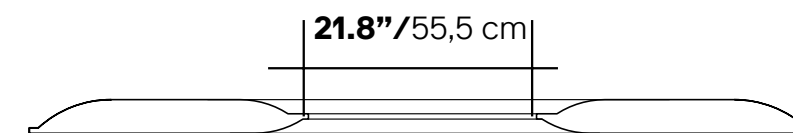

SURF WALL MOUNTED SNOWMAGNET EASY COMPLETE KIT

Call your representative for stock levels and availability

Kit includes

01 Surf panel

04 Snowmagnet Easy wall mounting hardware

	Color	Part No	Part No
	White	7SUW/1-0001	7SUWF/1-0001
	Charcoal Grey	7SUW/1-8007	7SUWF/1-8007

Special Order
Color MOQ: 36

Panels available in special order colors. Special order colors require:

- MOQ varies from size to size
- Lead time up to 14-16 weeks
- +10% Custom service fee

For larger swatches & full color options, please refer to pages 32-34.