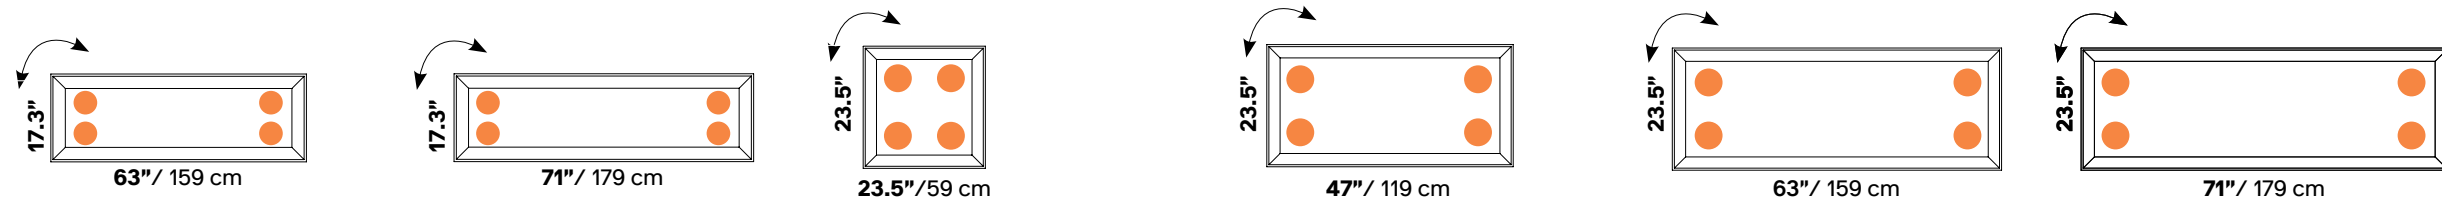

SNOWMAGNET EASY PANELS

Call your representative for stock levels and availability

	Color	Part No	Part No	Part No	Part No	Part No	Part No
	White	40025595	40025608	40025140	40025649	40025002	
	Silver	40025596	40025609	40025141	40025650	40025001	40025661
	Gray						
	Charcoal	40025597	40025610	40025142	40025651	40025003	40025662
	Slate	40025605	40025618	40025296	40025659	40025295	40025663
	Blue						
	Beige	40025598**	40025611**	40025207**	40025652**	40020055	
	Dove	40025599**	40025612**	40025208**	40025653**	40025004	
	Gray						
	Sun	40025600**	40025613**	40025209**	40025654**	40020056**	
	Yellow						
	Carrot	40025601**	40025614**	40025211**	40025655**	40025006	
	Orange						
	Red	40025602**	40025615**	40025210**	40025656**	40020057*	
		Special Order Color MOQ: 60	Special Order Color MOQ: 60	Special Order Color MOQ: 70	Special Order Color MOQ: 50	Special Order Color MOQ: 50	Special Order Color MOQ: 50

** Extended lead time
Extended lead time colors require: up to 10–12 weeks
For larger swatches & full color options, please refer to pages 32–34.

Panels available in special order colors. Special order colors require:
– MOQ varies from size to size, reference
– Lead time up to 14–16 weeks
– +10% Custom service fee

This symbol indicates the number of brackets required to hang panel. Panels can be mounted either horizontally or vertically. Brackets found on pg. 145.