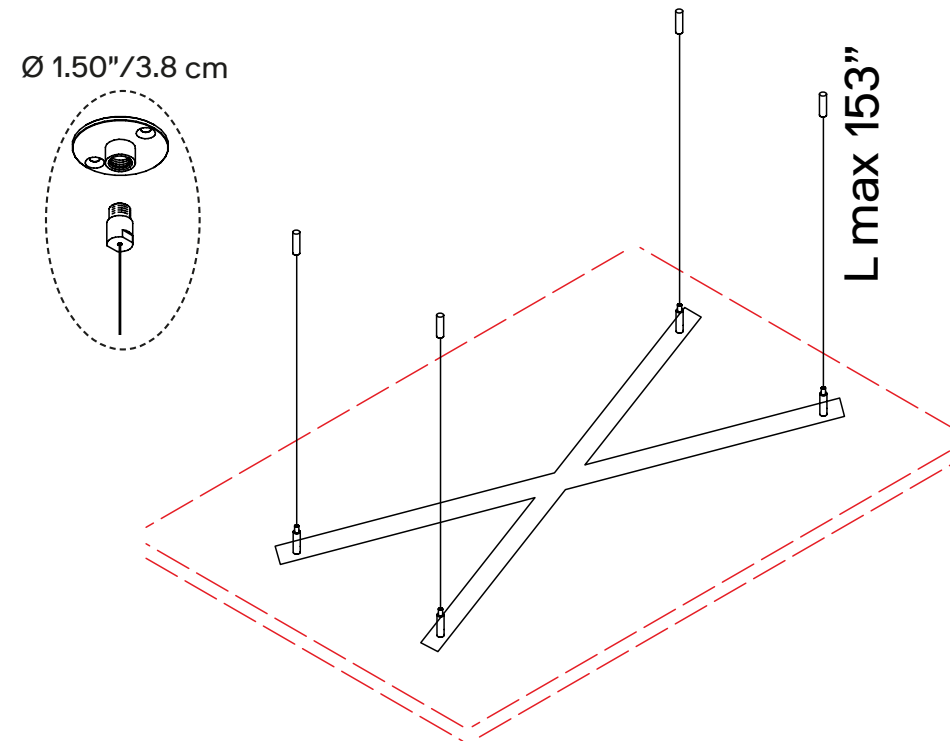

## LARGE PANEL CEILING SUSPENDED FRAME

For Panel sizes Length: 39" - 55" (100cm - 140cm)

Width: 15" - 47" (40cm - 120cm)

Part No 7INCF/2

QTY 1 kit

Finish Steel

\* Panels sold separately – Please choose Panel colors on page 324, 326, and 328.