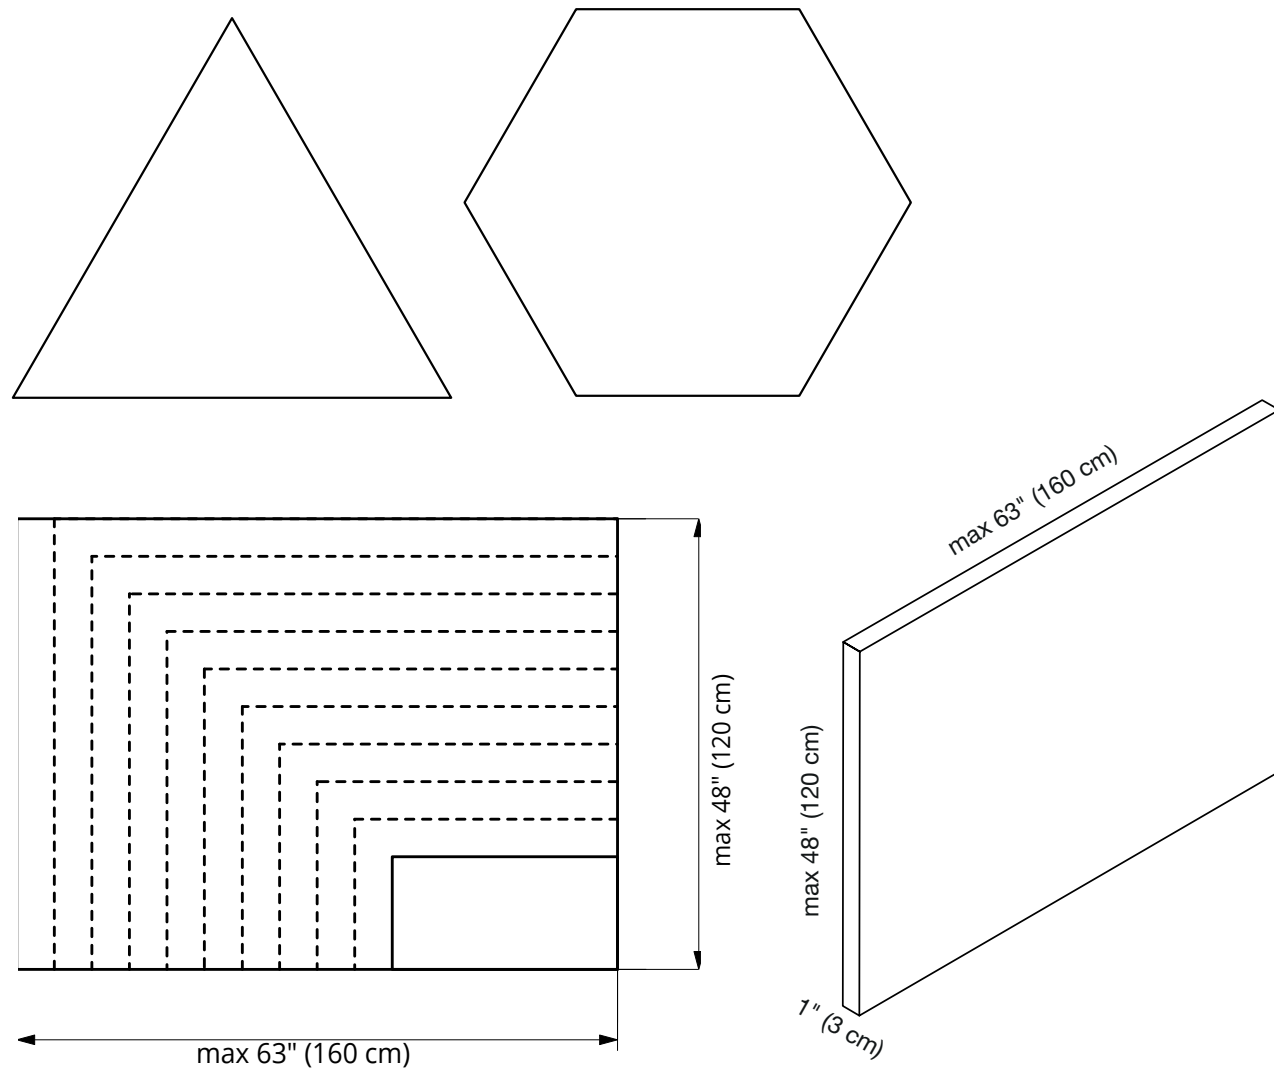

# SNOWCUSTOM

SNOWCUSTOM panels are made of variable-density polyester fiber covered in Snowsound-Fiber 3 Melange fabric. With a wide range of sizes and finishes available, these panels can cater to various aesthetic and architectural needs. They are available in both wall and ceiling versions.