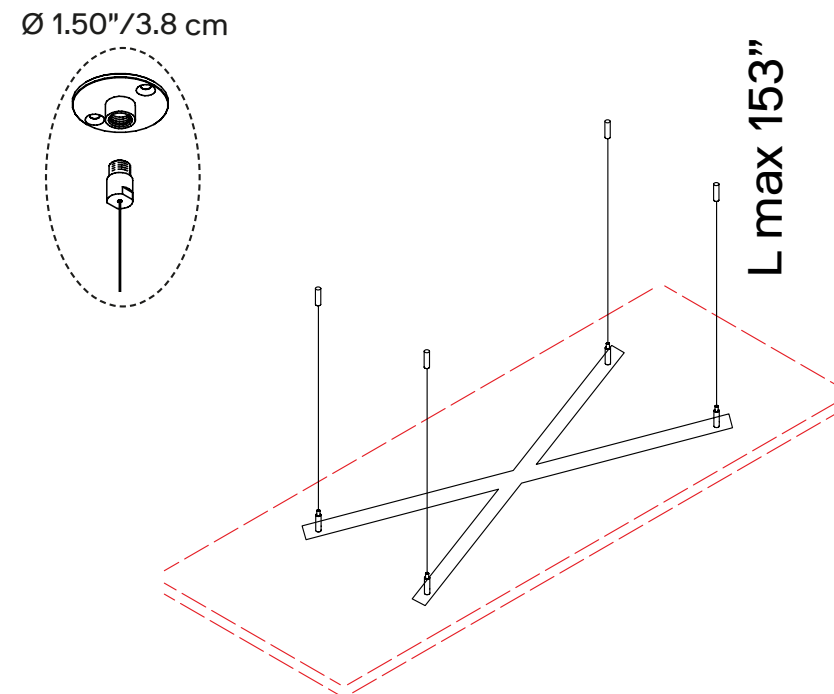

SNOWCUSTOM CEILING KITS

SMALL PANEL CEILING SUSPENDED FRAME

For Panel sizes   Length: 27" - 39" (70cm - 100cm)
                                 Width: 15" - 35" (40cm - 90cm)

Part No	7INCF/1
QTY	1 kit
Finish	Steel