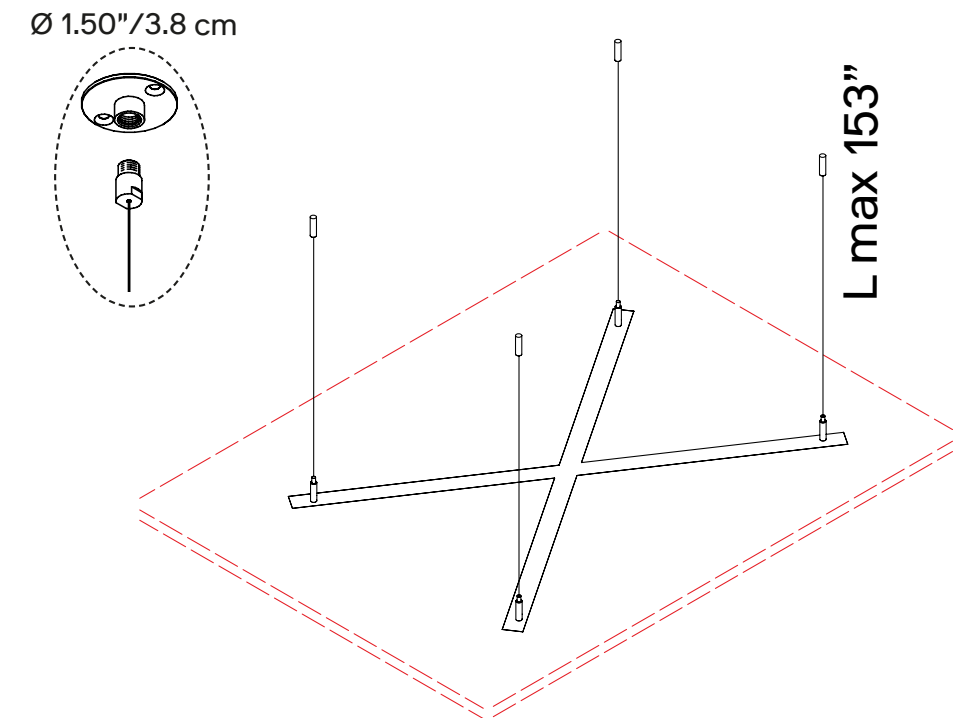

MEDIUM PANEL CEILING SUSPENDED FRAME

For Panel sizes   Length: 39" - 55" (100cm - 140cm)
                                 Width: 15" - 47" (40cm - 120cm)

Part No	7INCF/2
QTY	1 kit
Finish	Steel