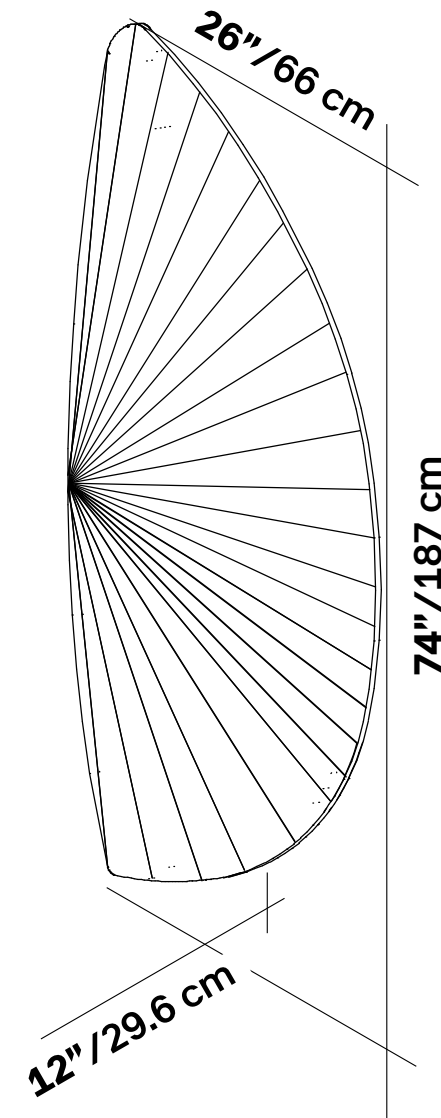

PINNA

PINNA

PINNA features a powder-coated tubular frame with an internal core made of sound-absorbing polyester, covered in Snowsound Fiber Textiles 3 Melange pleated sound-absorbing polyester fabric. The fabric is removable and washable.

WALL/CEILING MOUNTED COMPLETE SET

	Color	Part No
	Gray Ice	40043001
	Azure	40043002
	Gray Gold	40043003

Pinna panels are "made-to-order." Lead time 12 weeks (month of August excluded)
For larger swatches & full color options, please refer to pages 277–280.