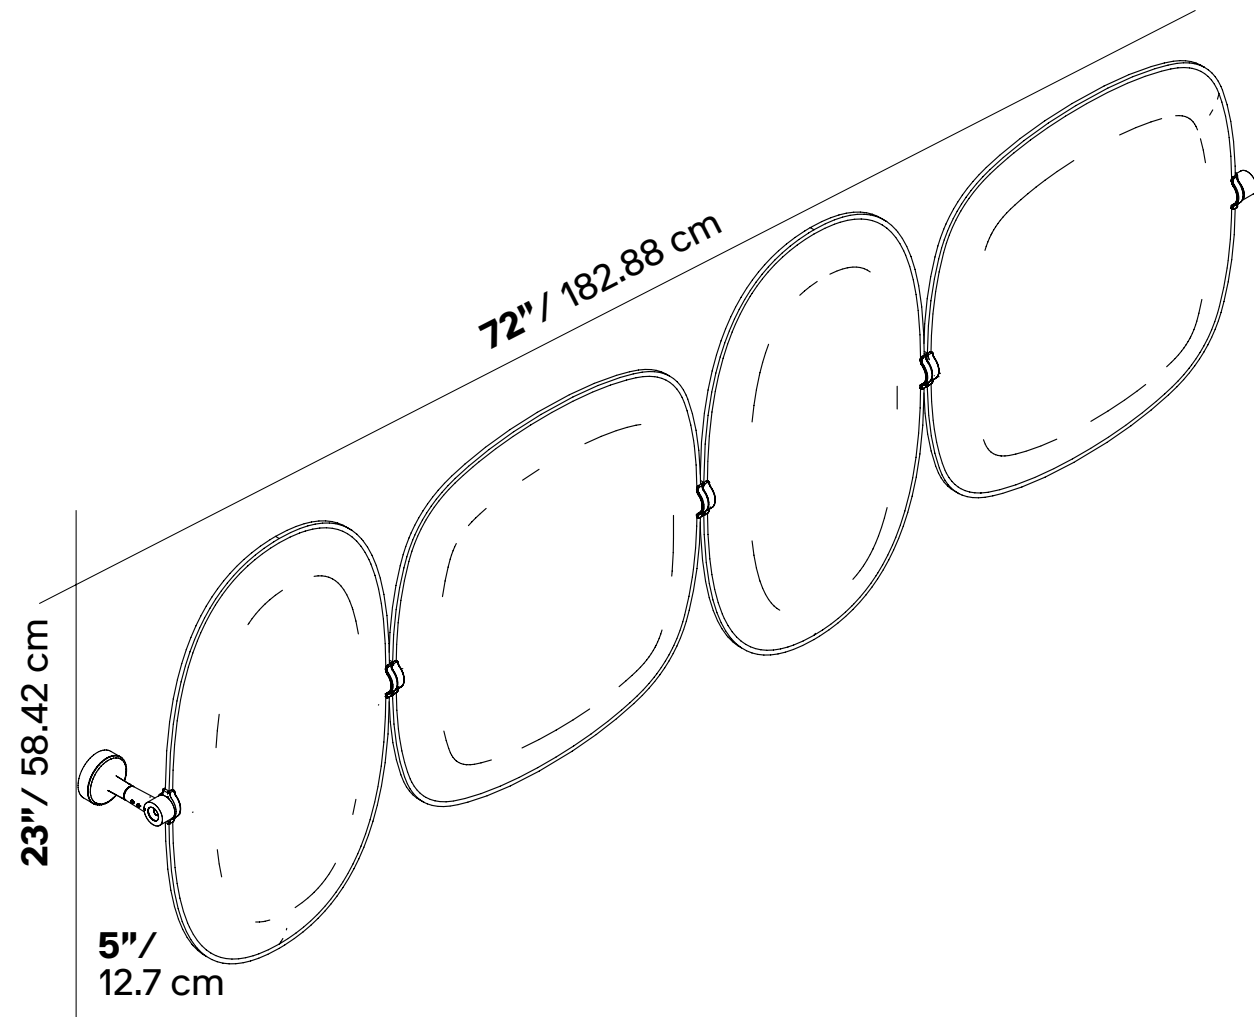

72" WALL MOUNTING FRAME - HARDWARE ONLY

* For direct surface mounting on wall (wall mounting screws not included).

Panels	Holds 04 Panels
Part No	40051045
QTY	01
Finish	Chrome
Includes	72" Tube and hardware

Holds 4 Panels

* For (2) 20"x 20" Perline TV Panel and (2) 23"x14" Perline Oval Panel

* Panels sold separately
– Please specify panels separately, see page 192