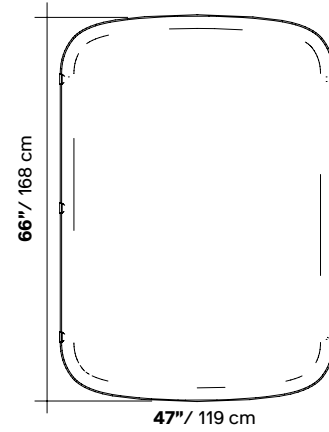

PERLINE PANELS

Call your representative for stock levels and availability

	Color	Part No	Part No	Part No	Part No
	Cool White	40051008**	40051004**	40051012**	40051016**
	Charcoal Gray	40051005**	40051001**	40051009**	40051013**
	Rose	40051006**	40051002**	40051010**	40051014**
	Aqua	400251007**	40051003**	40051011**	40051015**
		Special Order Color MOQ: 70	Special Order Color MOQ: 90	Special Order Color MOQ: 40	Special Order Color MOQ: 20

** Extended lead time

Extended lead time colors require: up to 10–12 weeks

Quick Ship items only show item number without additional notation

For larger swatches & full color options, please refer to pages 32–34.

Panels available in special order colors. Special order colors require:

– MOQ varies from size to size

– Lead time up to 14–16 weeks

– +10% Custom service fee