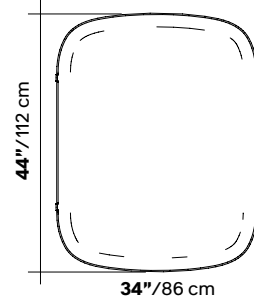

PERLINE PANELS

Call your representative for stock levels and availability

	Color	Part No	Part No	Part No	Part No
	Cool White	40051008**	40051004**	40051012**	40051016**
	Charcoal Gray	40051005**	40051001**	40051009**	40051013**
	Rose	40051006**	40051002**	40051010**	40051014**
	Aqua	400251007**	40051003**	40051011**	40051015**
		Special Order Color MOQ: 70	Special Order Color MOQ: 90	Special Order Color MOQ: 40	Special Order Color MOQ: 20

** Extended lead time

Extended lead time colors require: up to 10–12 weeks

Quick Ship items only show item number without additional notation

For larger swatches & full color options, please refer to pages 32–34.

Panels available in special order colors. Special order colors require:

– MOQ varies from size to size

– Lead time up to 14–16 weeks

– +10% Custom service fee