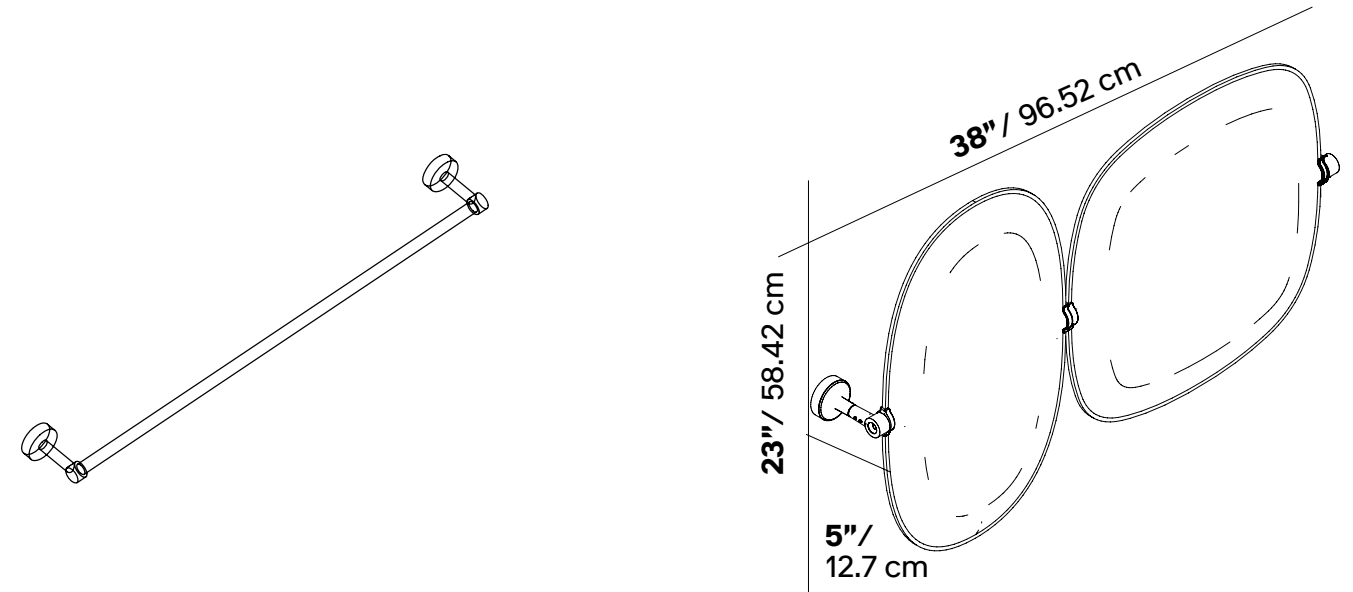

38" WALL MOUNTING FRAME - HARDWARE ONLY

* For direct surface mounting on wall (Wall mounting screws not included).

Panels	Holds 02 panels
Part No	40051044
QTY	01
Finish	Chrome
Includes	38" Tube and Hardware

Holds 2 Panels

* For (1) 20"x 20" Perline TV Panels and (1) 23"x14" Perline Oval Panels