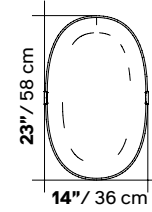

PERLINE PANELS

Call your representative for stock levels and availability

	Color	Part No	Part No	Part No	Part No
	Cool White	40051008**	40051004**	40051012**	40051016**
	Charcoal Gray	40051005**	40051001**	40051009**	40051013**
	Rose	40051006**	40051002**	40051010**	40051014**
	Aqua	400251007**	40051003**	40051011**	40051015**
		Special Order Color MOQ: 70	Special Order Color MOQ: 90	Special Order Color MOQ: 40	Special Order Color MOQ: 20

** Extended lead time

Extended lead time colors require: up to 10–12 weeks

Quick Ship items only show item number without additional notation

For larger swatches & full color options, please refer to pages 32–34.

Panels available in special order colors. Special order colors require:

– MOQ varies from size to size

– Lead time up to 14–16 weeks

– +10% Custom service fee