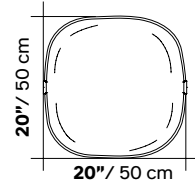

PERLINE PANELS

Call your representative for stock levels and availability

	Color	Part No	Part No	Part No	Part No
	Cool White	40051008**	40051004**	40051012**	40051016**
	Charcoal Gray	40051005**	40051001**	40051009**	40051013**
	Rose	40051006**	40051002**	40051010**	40051014**
	Aqua	400251007**	40051003**	40051011**	40051015**
		Special Order Color MOQ: 70	Special Order Color MOQ: 90	Special Order Color MOQ: 40	Special Order Color MOQ: 20

** Extended lead time

Extended lead time colors require: up to 10–12 weeks

Quick Ship items only show item number without additional notation

For larger swatches & full color options, please refer to pages 32–34.

Panels available in special order colors. Special order colors require:

– MOQ varies from size to size

– Lead time up to 14–16 weeks

– +10% Custom service fee