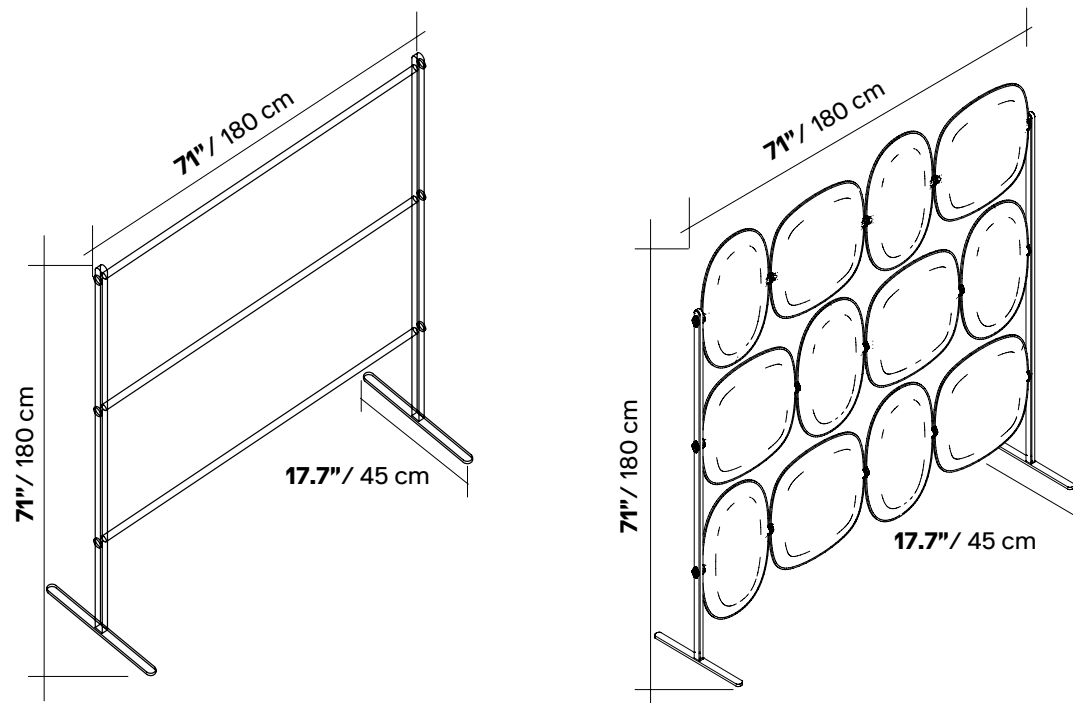

PERLINE

70" DIVIDER SCREEN - HARDWARE ONLY

Finish	Part No	Qty	Kit includes
Matte Black	40051040	01	02 Lateral Uprights 03 Connecting Pipes
Matte White	40051041	01	
Metallic Sand	40051042	01	

* Holds (6) 20"x 20" Perline TV Panels & (6) 23"x14" Perline Oval Panels.

* Panels sold separately
– Please specify panels separately, see page 192