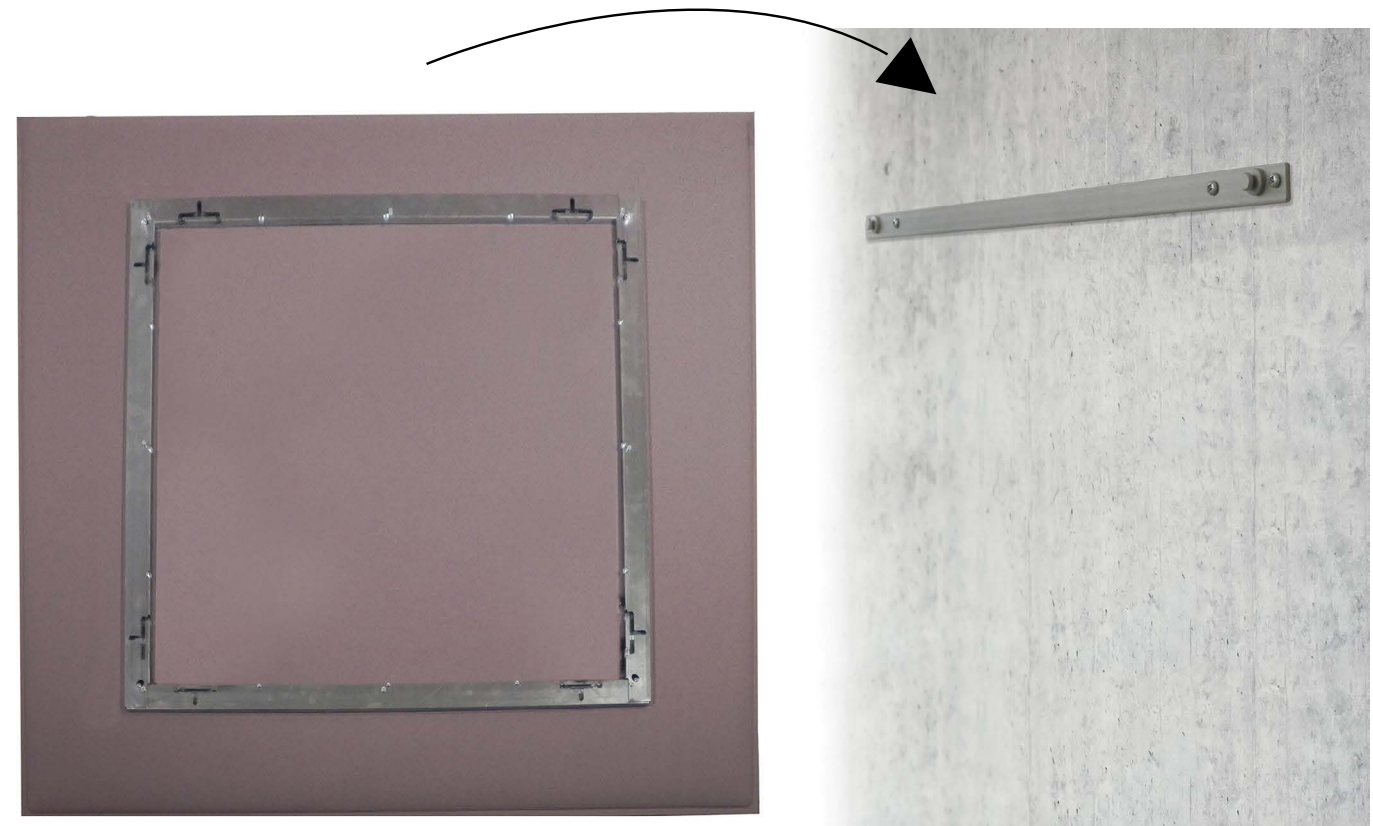

OVERSIZE WALL MOUNTED COMPLETE KIT

For direct surface mounting on wall.

Kit includes	01 Panel
	01 Mounting frame
	01 Wall bracket