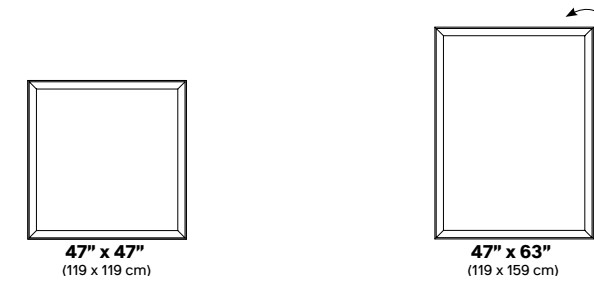

Color	Part No	Part No
	Rustic Brick	40025291**	40025292**
	Olive Green	40025318**	40025319**
	Dark Teal	40025307**	40025308**
	Cool White	40025309**	40025310**
	Black	40025733**	40025734**
		Special Order Color MOQ: 18	Special Order Color MOQ: 18

** Extended lead time
Extended lead time colors require: up to 10–12 weeks
Quick Ship items only show item number without additional notation
For larger swatches & full color options, please refer to pages 32–34.

Panels available in special order colors. Special order colors require:
– MOQ varies from size to size
– Lead time up to 14–16 weeks
– +10% Custom service fee