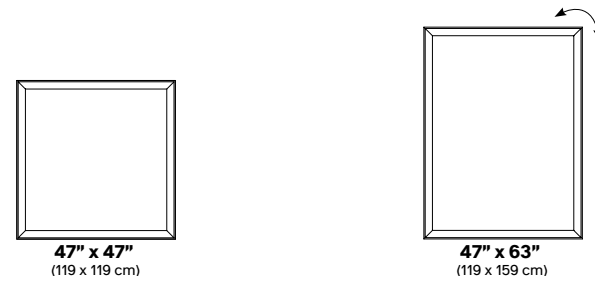

OVERSIZE DESK PANELS

Call your representative for stock levels and availability

	Color	Part No	Part No
	White	40025042	40025053
	Silver Gray	40025043	40025046
	Charcoal Gray	40025082	40025080
	Slate Blue	40025299	40025300
	Beige	40025313**	40025314**
	Dove Gray	40025044**	40025047**
	Sun Yellow	40025316**	40025240**
	Carrot Orange	40025311**	40025241**
	Red	40025315**	40025284**