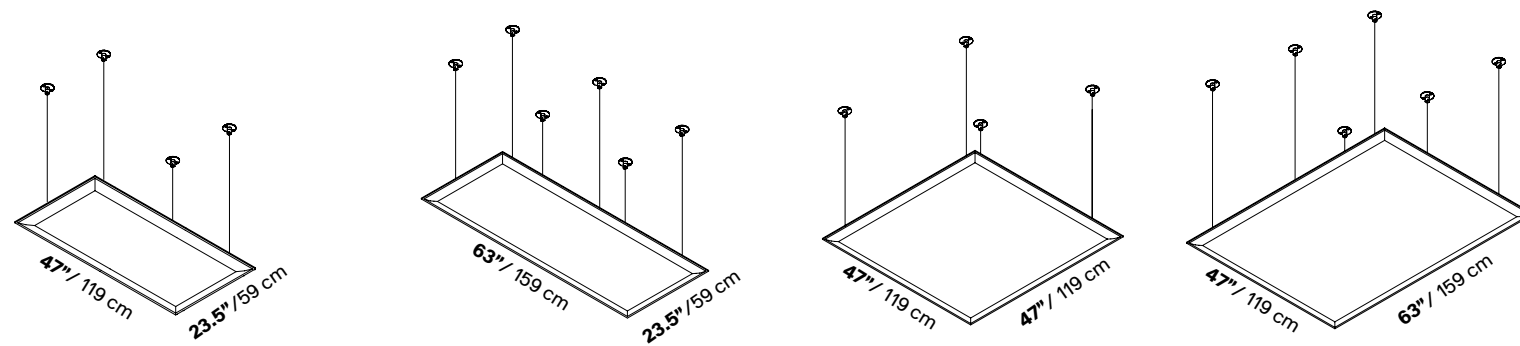

OVERSIZE CEILING PANELS

Call your representative for stock levels and availability

	Color	Part No	Part No	Part No	Part No
	Rustic Brick	40025658**	40025287**	40025291**	40025292**
	Olive Green	40025657**	40020058	40025318**	40025319**
	Dark Teal	40025660**	40025303**	40025307**	40025308**
	Blue		40025005**		
	Cool White	40025679**	40020664**	40025309**	40025310**
	Black			40025733**	40025734**
		Special Order Color MOQ: 50	Special Order Color MOQ: 50	Special Order Color MOQ: 18	Special Order Color MOQ: 18

** Extended lead time

Extended lead time colors require: up to 10–12 weeks

Quick Ship items only show item number without additional notation

For larger swatches & full color options, please refer to pages 32–34.

Panels available in special order colors. Special order colors require:

– MOQ varies from size to size

– Lead time up to 14–16 weeks

– +10% Custom service fee