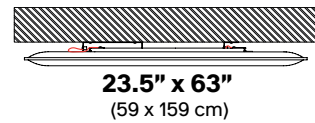

Kit includes	01 panel
	01 Hanging frame
	04 Cables
	04 Panel fasteners
	04 Ceiling plates
Weight	23.5" x 47": 12 lbs.
	23.5" x 63": 15 lbs.
	47" x 47": 18.5 lbs.
	47" x 63": 23 lbs.

MAXIMUM DROP FROM CEILING: 153"/390 cm

MINIMUM DROP FROM CEILING: 3.5"/9 cm

ø 1.50"/3.81 cm

OVERSIZE FLUSH CEILING MOUNTED COMPLETE KIT

Call your representative for stock levels and availability

	Color	Part No	Part No	Part No	Part No
	White	40025782	40025517	40025532	40025543
	Silver	40025787	40025518	40025533	40025544
	Gray				
	Charcoal	40025788	40025520	40025536	40025546
	Gray				
	Slate	40025792	40025530	40025562	40025549
	Blue				
	Beige	40025784**	40025522	40025539**	40025552**
	Dove	40025783**	40025523	40025535**	40025545**
	Gray				
	Sun	40025785**	40025526**	40025540**	40025554**
	Yellow				
	Carrot	40025789**	40025519	40025537**	40025548**
	Orange				
	Red	40025786**	40025525	40025538**	40025553**