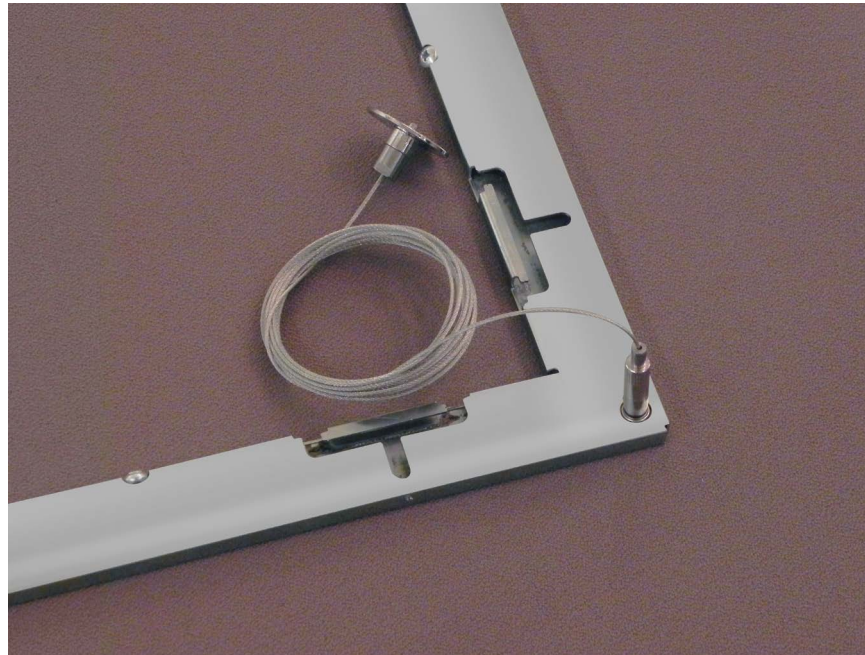

OVERSIZE CEILING SUSPENDED COMPLETE KIT

For direct surface mounting on ceiling.

Kit includes	01 panel
	01 Hanging frame
	04 Cables
	04 Panel fasteners
	04 Ceiling plates
Weight	23.5" x 47": 12 lbs.
	23.5" x 63": 15 lbs.
	47" x 47": 18.5 lbs.
	47" x 63": 23 lbs.

MAXIMUM DROP FROM CEILING: 153"/390 cm

MINIMUM DROP FROM CEILING: 3.5"/9 cm