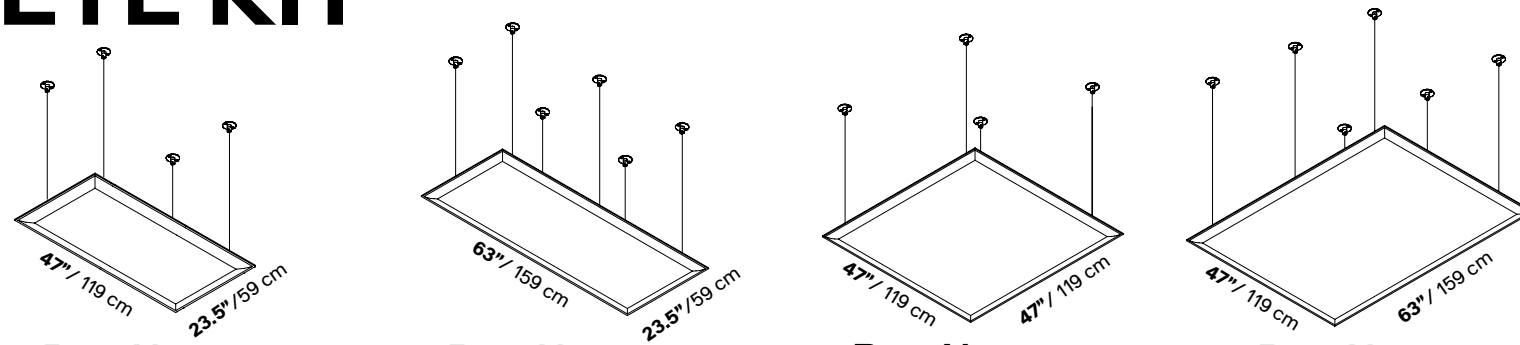

OVERSIZE CEILING SUSPENDED COMPLETE KIT

Call your representative for stock levels and availability

	Color	Part No	Part No	Part No	Part No
	White	40025766	40025174	40025054	40025055
	Silver	40025722	40025175	40025059	40025060
	Gray				
	Charcoal	40025774	40025176	40025100	40025097
	Gray				
	Slate	40025776	40025342	40025345	40025354
	Blue				
	Beige	40025768**	40025177	40025349**	40025358**
	Dove	40025767**	40025178	40025064**	40025065**
	Gray				
	Sun	40025769**	40025179**	40025351**	40025360**
	Yellow				
	Carrot	40025773**	40025180	40025348**	40025357**
	Orange				
	Red	40025770**	40025181	40025350**	40025359**

** Extended lead time

Extended lead time colors require: up to 10–12 weeks

Quick Ship items only show item number without additional notation

For larger swatches & full color options, please refer to pages 32–34.

Panels available in special order colors. Special order colors require:

– MOQ varies from size to size

– Lead time up to 14–16 weeks

– +10% Custom service fee