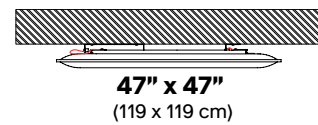

OVERSIZE FLUSH CEILING MOUNTED COMPLETE KIT

Call your representative for stock levels and availability

	Color	Part No	Part No	Part No	Part No
	Rustic Brick	40025791**	40025529**	40025585**	40025547**
	Olive Green	40025790**	40025521	40025541**	40025555**
	Dark Teal	40025793**	40025531**	40025542**	40025550**
	Blue		40025524		
	Cool White	40025802**	40025795**	40025534**	40025551**
	Black			40025796**	40025797**
		Special Order Color MOQ: 50	Special Order Color MOQ: 50	Special Order Color MOQ: 18	Special Order Color MOQ: 18

** Extended lead time

Extended lead time colors require: up to 10–12 weeks

Quick Ship items only show item number without additional notation

For larger swatches & full color options, please refer to pages 32–34.

Panels available in special order colors. Special order colors require:

- MOQ varies from size to size,
- Lead time up to 14–16 weeks
- +10% Custom service fee