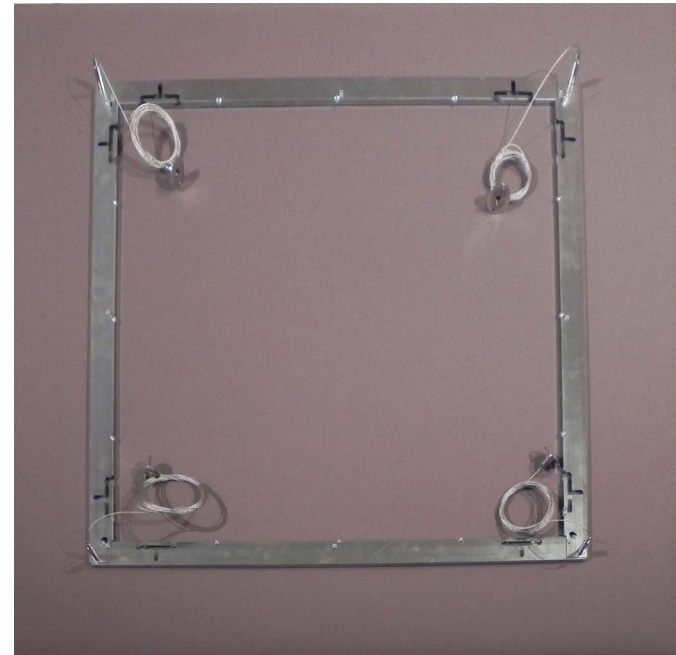

OVERSIZE CEILING SUSPENDED COMPLETE KIT

For direct surface mounting on ceiling.

Kit includes	01 panel
	01 Hanging frame
	04 Cables
	04 Panel fasteners
	04 Ceiling plates
Weight	23.5" x 47": 12 lbs.
	23.5" x 63": 15 lbs.
	47" x 47": 18.5 lbs.
	47" x 63": 23 lbs.

MAXIMUM DROP FROM CEILING: 153"/390 cm

MINIMUM DROP FROM CEILING: 3.5"/9 cm