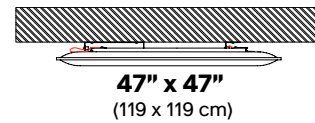

Kit includes	01 panel
	01 Hanging frame
	04 Cables
	04 Panel fasteners
	04 Ceiling plates
Weight	23.5" x 47": 12 lbs.
	23.5" x 63": 15 lbs.
	47" x 47": 18.5 lbs.
	47" x 63": 23 lbs.

MAXIMUM DROP FROM CEILING: 153"/390 cm

MINIMUM DROP FROM CEILING: 3.5"/9 cm

ø 1.50"/3.81 cm

OVERSIZE FLUSH CEILING MOUNTED COMPLETE KIT

Call your representative for stock levels and availability

	Color	Part No	Part No	Part No	Part No
	White	40025782	40025517	40025532	40025543
	Silver	40025787	40025518	40025533	40025544
	Gray				
	Charcoal	40025788	40025520	40025536	40025546
	Gray				
	Slate	40025792	40025530	40025562	40025549
	Blue				
	Beige	40025784**	40025522	40025539**	40025552**
	Dove	40025783**	40025523	40025535**	40025545**
	Gray				
	Sun	40025785**	40025526**	40025540**	40025554**
	Yellow				
	Carrot	40025789**	40025519	40025537**	40025548**
	Orange				
	Red	40025786**	40025525	40025538**	40025553**