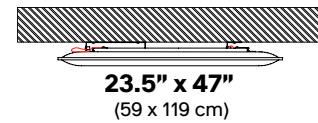

Kit includes	01 panel
	01 Hanging frame
	04 Cables
	04 Panel fasteners
	04 Ceiling plates
Weight	23.5" x 47": 12 lbs.
	23.5" x 63": 15 lbs.
	47" x 47": 18.5 lbs.
	47" x 63": 23 lbs.

MAXIMUM DROP FROM CEILING: 153"/390 cm

MINIMUM DROP FROM CEILING: 3.5"/9 cm

ø 1.50"/3.81 cm

OVERSIZE FLUSH CEILING MOUNTED COMPLETE KIT

Call your representative for stock levels and availability

	Color	Part No	Part No	Part No	Part No
	White	40025782	40025517	40025532	40025543
	Silver	40025787	40025518	40025533	40025544
	Gray				
	Charcoal	40025788	40025520	40025536	40025546
	Gray				
	Slate	40025792	40025530	40025562	40025549
	Blue				
	Beige	40025784**	40025522	40025539**	40025552**
	Dove	40025783**	40025523	40025535**	40025545**
	Gray				
	Sun	40025785**	40025526**	40025540**	40025554**
	Yellow				
	Carrot	40025789**	40025519	40025537**	40025548**
	Orange				
	Red	40025786**	40025525	40025538**	40025553**