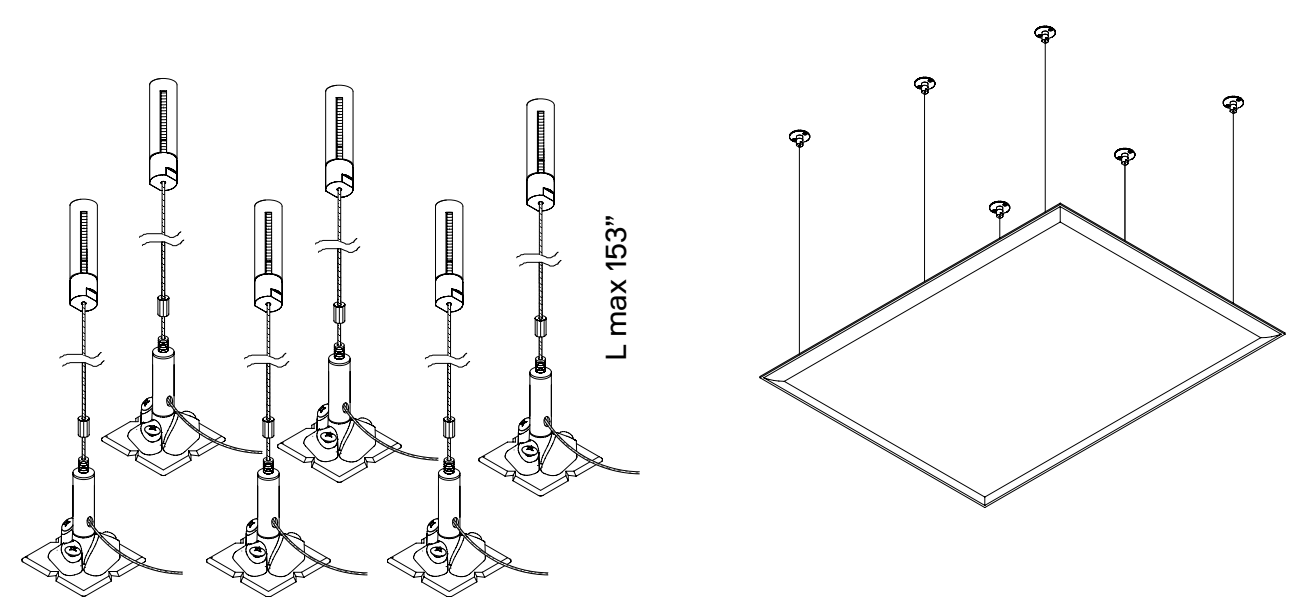

Note, Oversize Ceiling Easy Set of 6 hardware can be used with additionally available panels where the length or width exceeds 47"

Panels	23.5" x 63" 47" x 63"
Part No	7S376/6-C
QTY	Set of 06
Finish	Steel