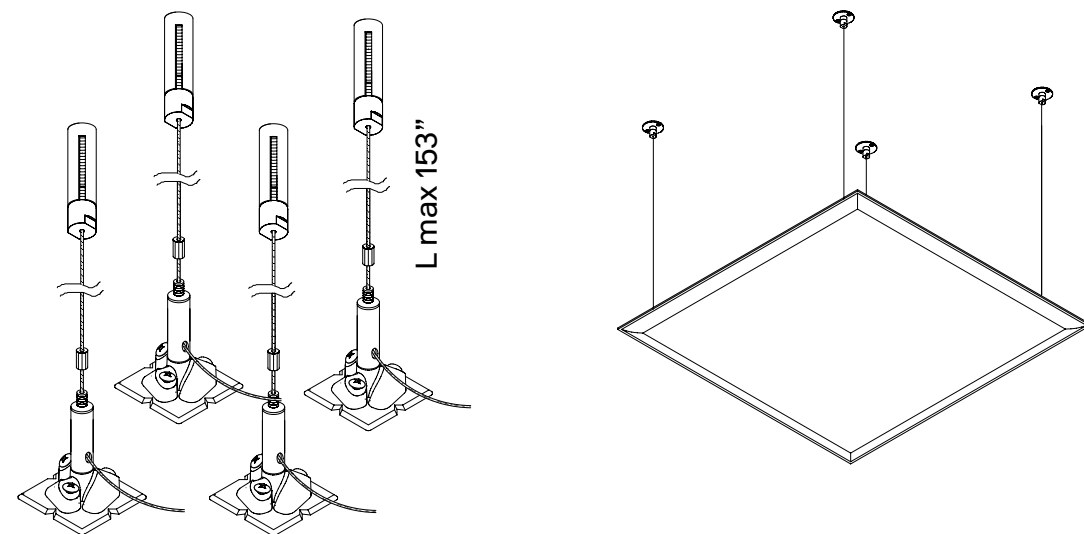

OVERSIZE CEILING EASY HARDWARE

Note, Oversize Ceiling Easy Set of 4 hardware can be used with additionally available panels where the length or width does not exceed 47"

Panels	23.5" x 47" 47" x 47"
Part No	7S376/4-C
QTY	Set of 04
Finish	Steel