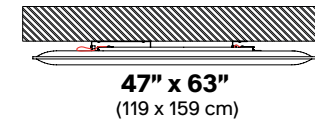

Kit includes	01 panel
	01 Hanging frame
	04 Cables
	04 Panel fasteners
	04 Ceiling plates
Weight	23.5" x 47": 12 lbs.
	23.5" x 63": 15 lbs.
	47" x 47": 18.5 lbs.
	47" x 63": 23 lbs.

MAXIMUM DROP FROM CEILING: 153"/390 cm

MINIMUM DROP FROM CEILING: 3.5"/9 cm

ø 1.50"/3.81 cm

OVERSIZE FLUSH CEILING MOUNTED COMPLETE KIT

Call your representative for stock levels and availability

	Color	Part No	Part No	Part No	Part No
	White	40025782	40025517	40025532	40025543
	Silver	40025787	40025518	40025533	40025544
	Gray				
	Charcoal	40025788	40025520	40025536	40025546
	Gray				
	Slate	40025792	40025530	40025562	40025549
	Blue				
	Beige	40025784**	40025522	40025539**	40025552**
	Dove	40025783**	40025523	40025535**	40025545**
	Gray				
	Sun	40025785**	40025526**	40025540**	40025554**
	Yellow				
	Carrot	40025789**	40025519	40025537**	40025548**
	Orange				
	Red	40025786**	40025525	40025538**	40025553**