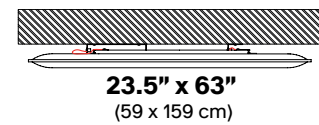

OVERSIZE FLUSH CEILING MOUNTED COMPLETE KIT

Call your representative for stock levels and availability

	Color	Part No	Part No	Part No	Part No
	Rustic Brick	40025791**	40025529**	40025585**	40025547**
	Olive Green	40025790**	40025521	40025541**	40025555**
	Dark Teal	40025793**	40025531**	40025542**	40025550**
	Blue		40025524		
	Cool White	40025802**	40025795**	40025534**	40025551**
	Black			40025796**	40025797**
		Special Order Color MOQ: 50	Special Order Color MOQ: 50	Special Order Color MOQ: 18	Special Order Color MOQ: 18

** Extended lead time

Extended lead time colors require: up to 10–12 weeks

Quick Ship items only show item number without additional notation

For larger swatches & full color options, please refer to pages 32–34.

Panels available in special order colors. Special order colors require:

- MOQ varies from size to size,
- Lead time up to 14–16 weeks
- +10% Custom service fee