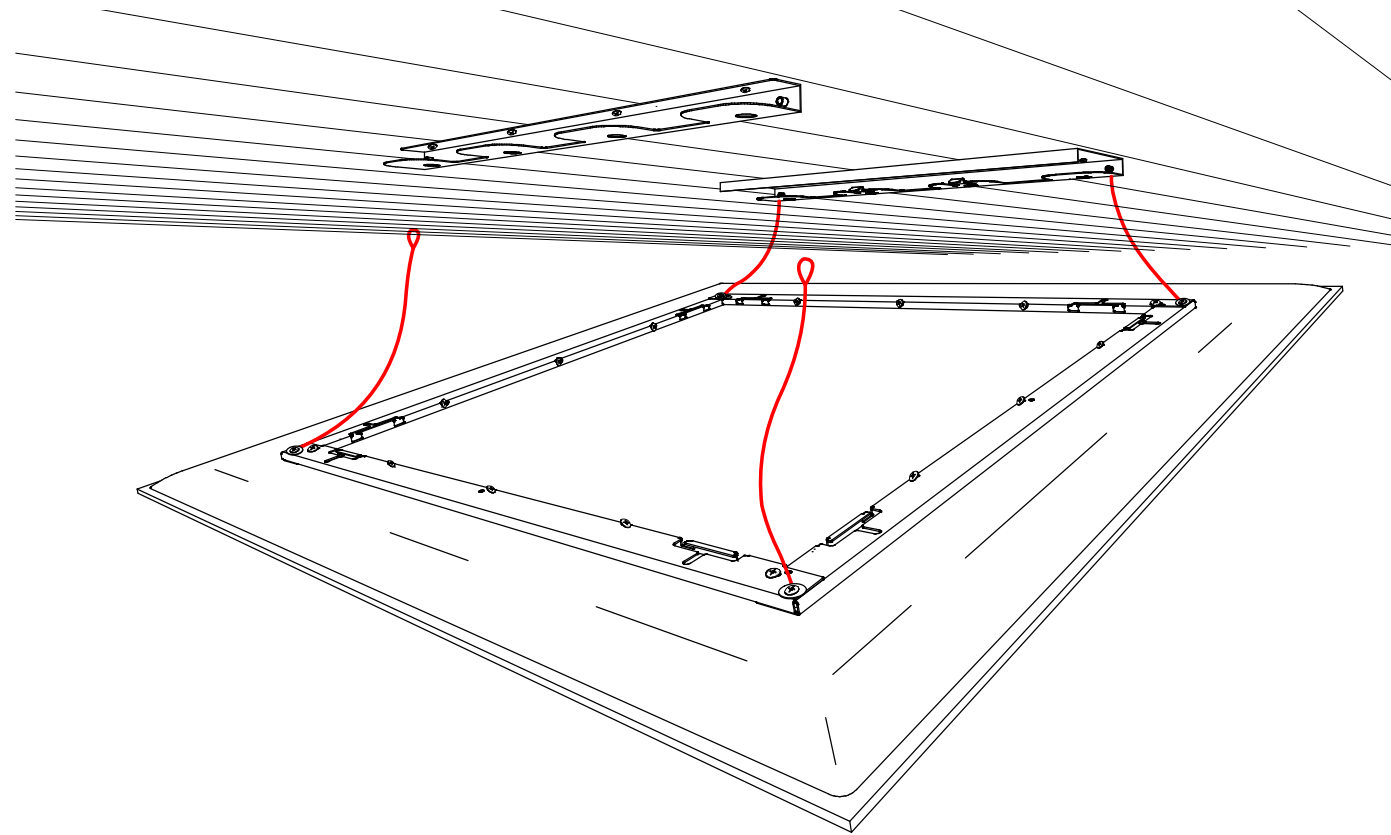

OVERSIZE FLUSH CEILING MOUNTED COMPLETE KIT