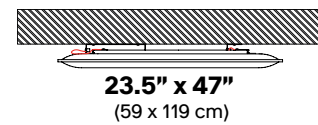

OVERSIZE FLUSH CEILING MOUNTED COMPLETE KIT

Call your representative for stock levels and availability

	Color	Part No	Part No	Part No	Part No
	Rustic Brick	40025791**	40025529**	40025585**	40025547**
	Olive Green	40025790**	40025521	40025541**	40025555**
	Dark Teal	40025793**	40025531**	40025542**	40025550**
	Blue		40025524		
	Cool White	40025802**	40025795**	40025534**	40025551**
	Black			40025796**	40025797**
		Special Order Color MOQ: 50	Special Order Color MOQ: 50	Special Order Color MOQ: 18	Special Order Color MOQ: 18

** Extended lead time

Extended lead time colors require: up to 10–12 weeks

Quick Ship items only show item number without additional notation

For larger swatches & full color options, please refer to pages 32–34.

Panels available in special order colors. Special order colors require:

- MOQ varies from size to size,
- Lead time up to 14–16 weeks
- +10% Custom service fee