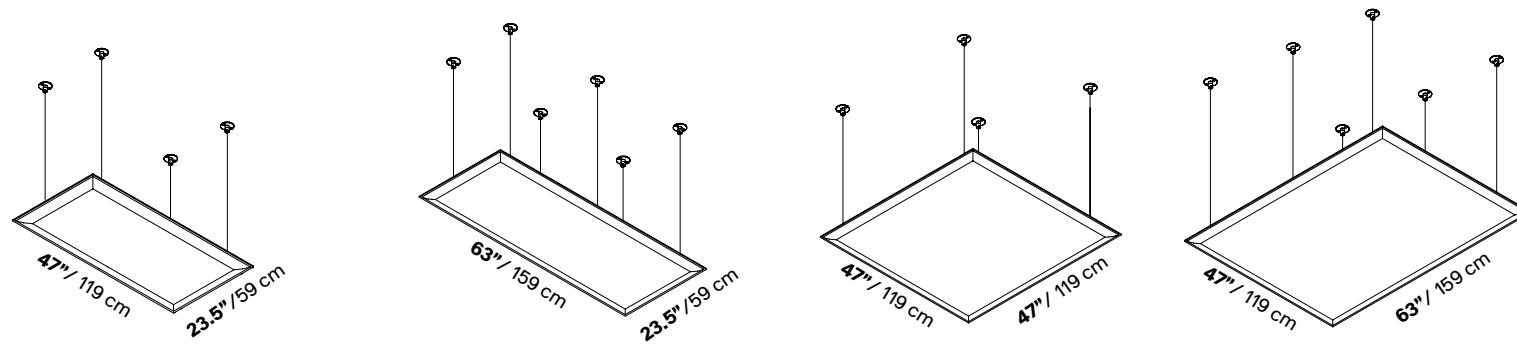

OVERSIZE CEILING PANELS

Call your representative for stock levels and availability

	Color	Part No	Part No	Part No	Part No
	White	40025649	40025002	40025042	40025045
	Silver Gray	40025650	40025001	40025043	40025046
	Charcoal Gray	40025651	40025003	40025082	40025080
	Slate Blue	40025659	40025295	40025299	40025300
	Beige	40025652**	40020055	40025313**	40025314**
	Dove Gray	40025653**	40025004	40025044**	40025047**
	Sun Yellow	40025654**	40020056**	40025316**	40025240**
	Carrot Orange	40025655**	40025006	40025311**	40025241**
	Red	40025656**	40020057	40025315**	40025284**

** Extended lead time

Extended lead time colors require: up to 10–12 weeks

Quick Ship items only show item number without additional notation

For larger swatches & full color options, please refer to pages 32–34.

Panels available in special order colors. Special order colors require:

– MOQ varies from size to size

– Lead time up to 14–16 weeks

– +10% Custom service fee