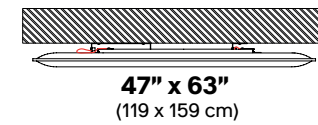

OVERSIZE FLUSH CEILING MOUNTED COMPLETE KIT

Call your representative for stock levels and availability

	Color	Part No	Part No	Part No	Part No
	Rustic Brick	40025791**	40025529**	40025585**	40025547**
	Olive Green	40025790**	40025521	40025541**	40025555**
	Dark Teal	40025793**	40025531**	40025542**	40025550**
	Blue		40025524		
	Cool White	40025802**	40025795**	40025534**	40025551**
	Black			40025796**	40025797**
		Special Order Color MOQ: 50	Special Order Color MOQ: 50	Special Order Color MOQ: 18	Special Order Color MOQ: 18

** Extended lead time

Extended lead time colors require: up to 10–12 weeks

Quick Ship items only show item number without additional notation

For larger swatches & full color options, please refer to pages 32–34.

Panels available in special order colors. Special order colors require:

- MOQ varies from size to size,
- Lead time up to 14–16 weeks
- +10% Custom service fee