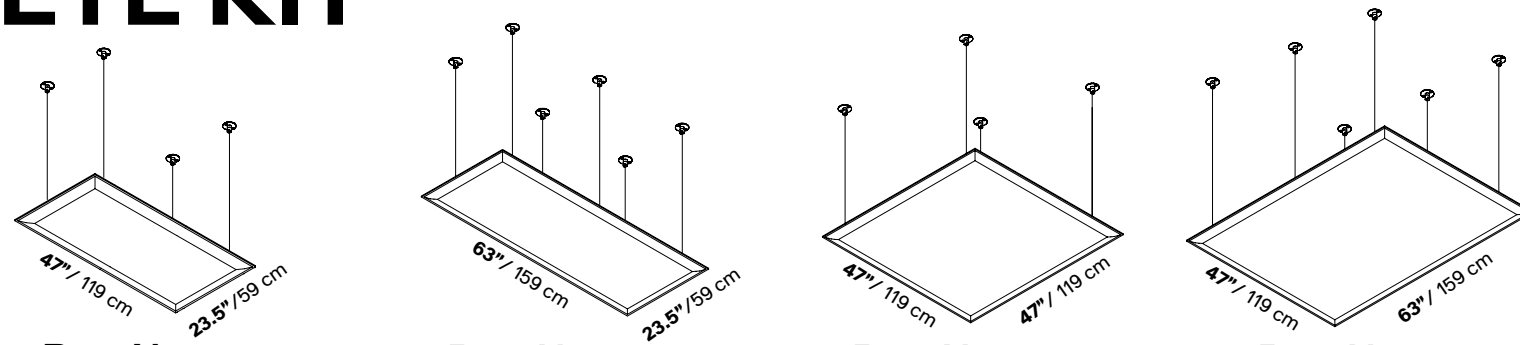

OVERSIZE CEILING SUSPENDED COMPLETE KIT

Call your representative for stock levels and availability

Color	Part No	Part No	Part No	Part No
Rustic Brick	40025775**	40025341**	40025344**	40025353**
Olive Green	40025771**	40025182	40025352**	40025361**
Dark Teal	40025777**	40025343**	40025346**	40025355**
Blue		40025184		
Cool White	40025819**	40025779**	40025347**	40025356**
Black			40025780**	40025781**
	Special Order Color MOQ: 50	Special Order Color MOQ: 50	Special Order Color MOQ: 18	Special Order Color MOQ: 18

** Extended lead time

Extended lead time colors require: up to 10–12 weeks

Quick Ship items only show item number without additional notation

For larger swatches & full color options, please refer to pages 32–34.

Panels available in special order colors. Special order colors require:

– MOQ varies from size to size

– Lead time up to 14–16 weeks

– +10% Custom service fee