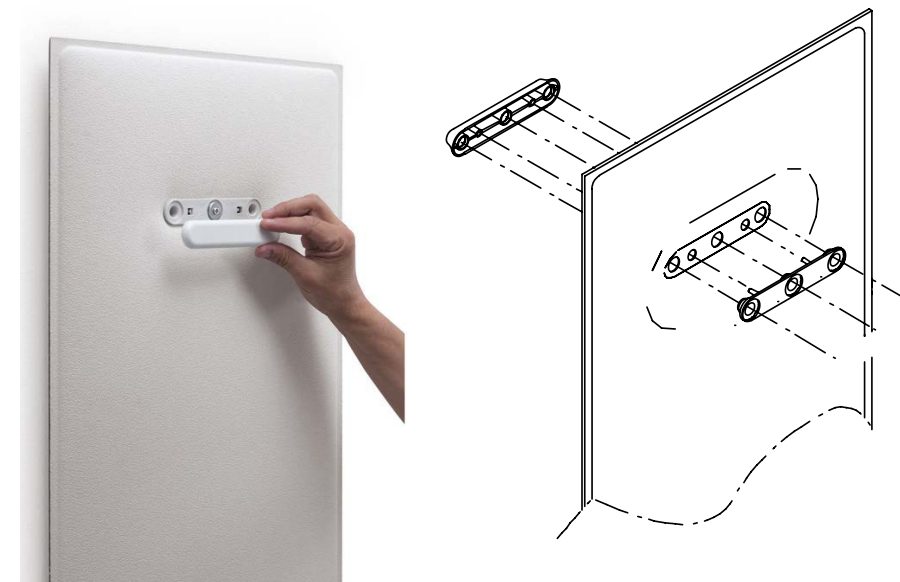

PANEL CONNECTION BRACKETS AND CAPS

Call your representative for stock levels and availability

	Color	Part No
	White	40021151
	Silver	40047033
	Gray	
	Charcoal	40047027
	Beige	40047021
	Dove Gray	40047028
	Sun Yellow	40047034
	Carrot Orange	40047031
	Red	40047032
	Olive Green	40021107

	Color	Part No
	Apple Green	40047029
	Blue	40047025
	Black	40047024
	Special Order Color	MOQ: 70

Set of connection brackets and front caps to be used when mounting MITESCO panels. Complete kit, qty (1) per panel specified. (Screws not included).

Connection brackets to be used for all MITESCO panels. *Not needed for MITESCO desk options.