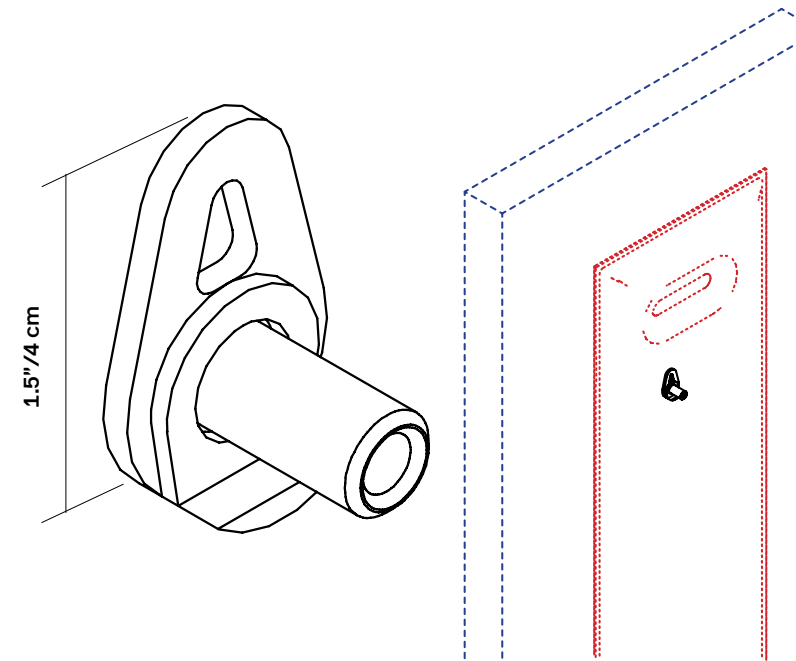

Connection brackets to be used for all MITESCO panels. *Not needed for MITESCO desk options.

MITESCO WALL / CEILING

MAGNETIC WALL FIXING KIT - HARDWARE ONLY

Panel Size	Fits all 3 sizes
Part No	40021049
QTY	01 Set
Finish	Silver Gray

Kit Includes	04 Magnets
	04 Steel polished steel plates
	04 double-sided clear adhesive tape discs

WALL HANGING - OPTIONAL

Panel Size	Fits all 3 sizes
Part No	40021029
QTY	01
Finish	Silver Gray

Please specify panel connection brackets and caps separately on page 147.