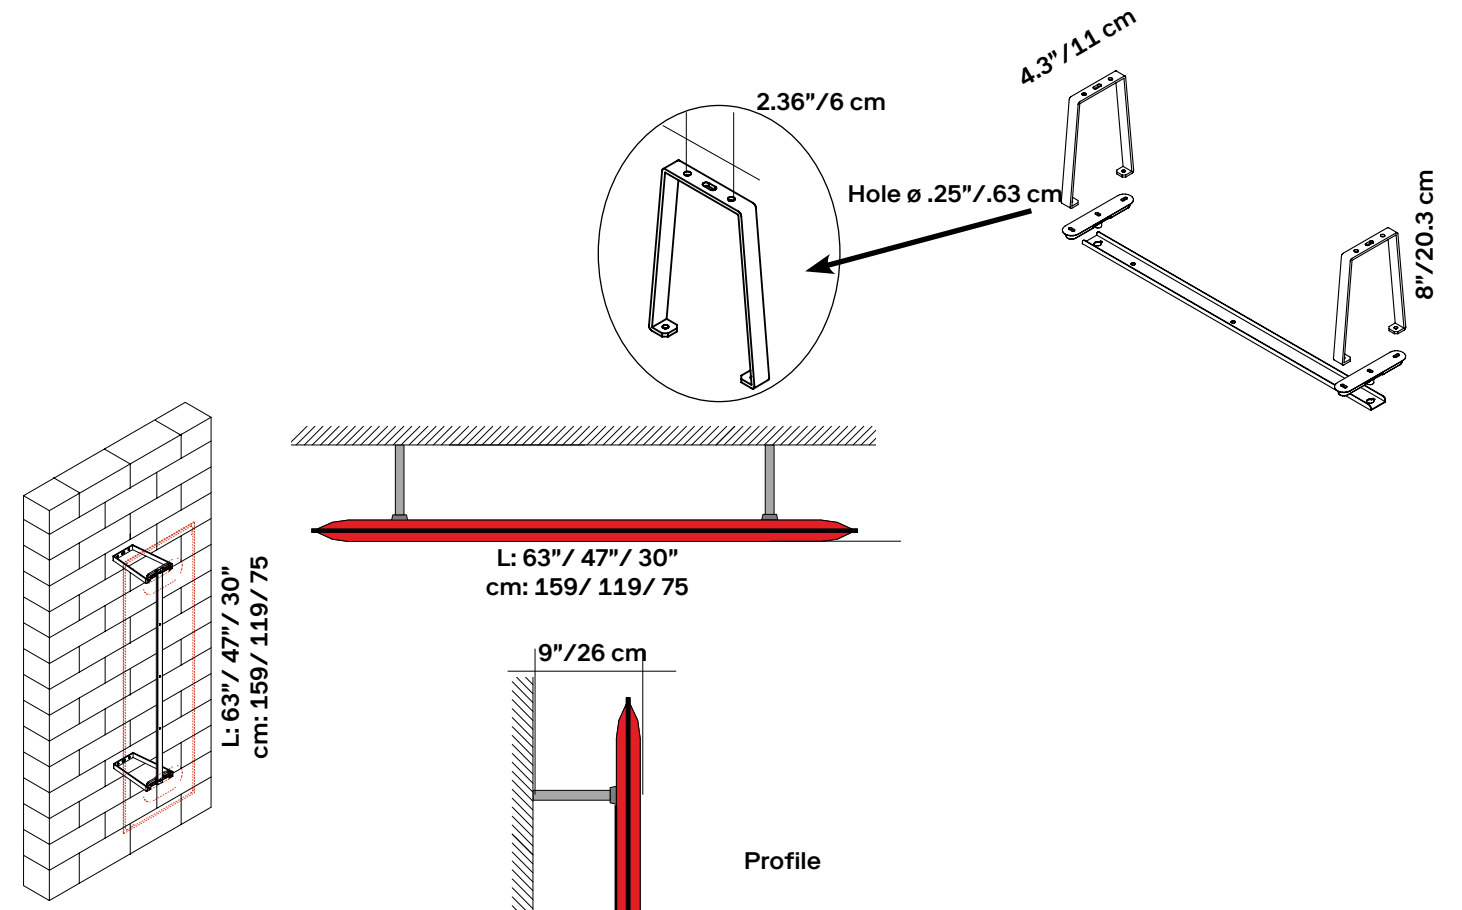

MITESCO WALL / CEILING

3" WALL/CEILING SPACER KIT - HARDWARE ONLY

Panel Size	63"/159cm	47"/119cm	30"/75cm
Part No	40021033	40021032	40021031
QTY	01	01	01
Finish	Silver Gray	Silver Gray	Silver Gray

8" WALL/CEILING SPACER KIT - HARDWARE ONLY

Panel Size	63"/159cm	47"/119cm	30"/75cm
Part No	40021036	40021035	40021034
QTY	01	01	01
Finish	Silver Gray	Silver Gray	Silver Gray

Please specify panel connection brackets and caps separately on page 147.