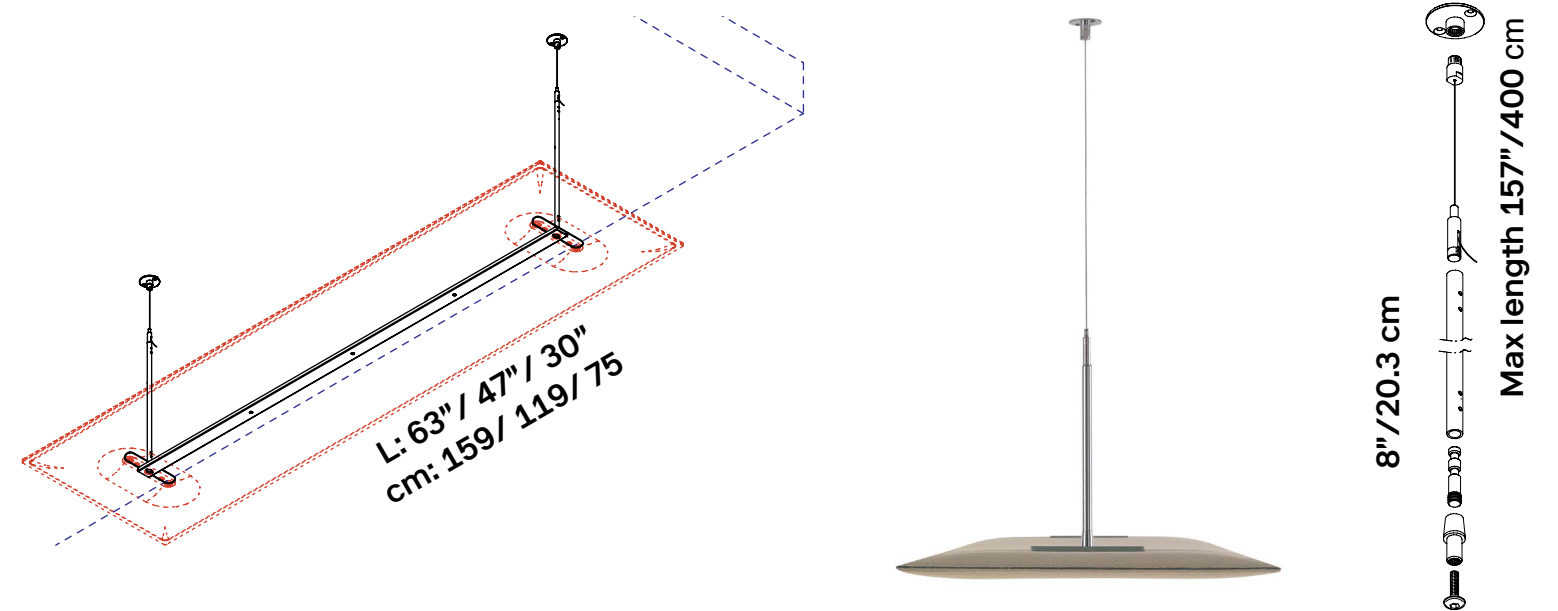

MITESCO WALL / CEILING

FLAT CEILING SUPPORT SPINE - HARDWARE ONLY

Panel Size	63"/159cm	47"/119cm	30"/75cm
Part No	40021123	40021124	40021125
QTY	01	01	01
Finish	Silver Gray	Silver Gray	Silver Gray

CEILING SUSPENDED KIT - HARDWARE ONLY

Panel Size	63"/159cm	47"/119cm	30"/75cm
Part No	40021116	40021117	40021118
QTY	01	01	01
Finish	Silver Gray	Silver Gray	Silver Gray
Weight	10.8 lbs.	7.7 lbs	3.9 lbs.

Please specify panel connection brackets and caps separately on page 147.