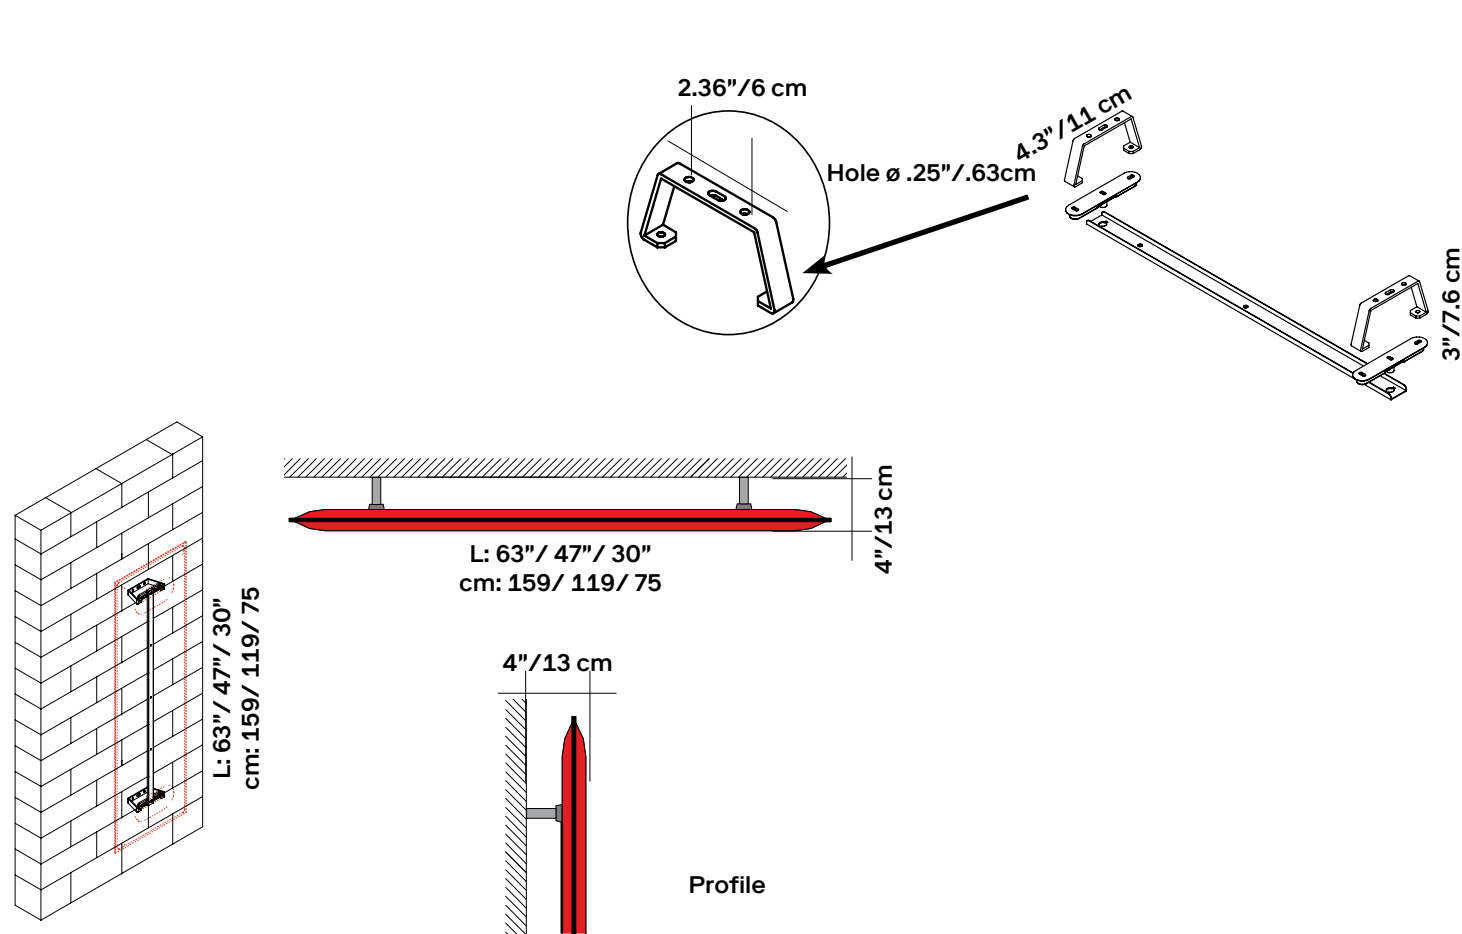

Kit Includes	04 Magnets
	04 Steel polished steel plates
	04 double-sided clear adhesive tape discs

WALL HANGING - OPTIONAL

Panel Size	Fits all 3 sizes
Part No	40021029
QTY	01
Finish	Silver Gray

Please specify panel connection brackets and caps separately on page 147.

* For ultimate bond allow 24 hours for adhesive tape to cure before attaching panels to glass mounted plates.

MITESCO WALL / CEILING

3" WALL/CEILING SPACER KIT - HARDWARE ONLY

Panel Size	63"/159cm	47"/119cm	30"/75cm
Part No	40021033	40021032	40021031
QTY	01	01	01
Finish	Silver Gray	Silver Gray	Silver Gray

8" WALL/CEILING SPACER KIT - HARDWARE ONLY

Panel Size	63"/159cm	47"/119cm	30"/75cm
Part No	40021036	40021035	40021034
QTY	01	01	01
Finish	Silver Gray	Silver Gray	Silver Gray

Please specify panel connection brackets and caps separately on page 147.

Panel Size	63"/159cm	47"/119cm	30"/75cm
Part No	40021116	40021117	40021118
QTY	01	01	01
Finish	Silver Gray	Silver Gray	Silver Gray
Weight	10.8 lbs.	7.7 lbs	3.9 lbs.

Please specify panel connection brackets and caps separately on page 147.