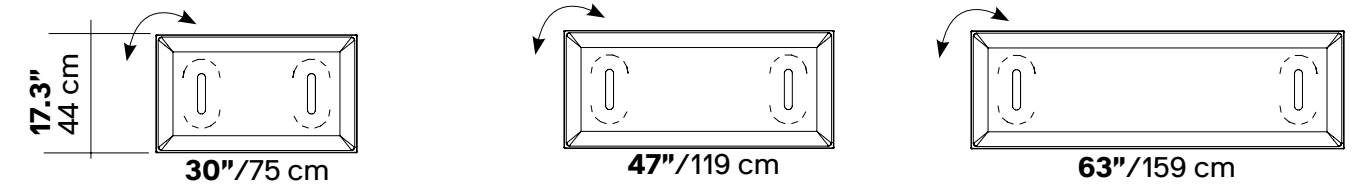

MITESCO PANELS

Call your representative for stock levels and availability

	Color	Part No	Part No	Part No
	White	40020027	40020018	40020007
	Silver	40020028	40020019	40020008
	Gray			
	Charcoal	40020046	40020040	40020039
	Gray			
	Beige	40020029**	40020020	40020009
	Dove	40020045**	40020043**	40020038
	Gray			
	Sun	40020030**	40020021**	40020010
	Yellow			
	Carrot	40020031**	40020022**	40020011
	Orange			
	Red	40020032**	40020023	40020012
	Olive	40020044**	40020042**	40020041
	Green			

	Color	Part No	Part No	Part No
	Apple	40020033**	40020024**	40020013
	Green			
	Blue	40020034**	40020025**	40020014
	Black	40020035**	40020026**	40020015
		Special Order Color	Special Order Color	Special Order Color
		MOQ: 70	MOQ: 60	MOQ: 50

** Extended lead time
Extended lead time colors require: up to 10–12 weeks
For larger swatches & full color options, please refer to pages 32–34.

Panels available in special order colors. Special order colors require:
– MOQ varies from size to size
– Lead time up to 14–16 weeks
– +10% Custom service fee