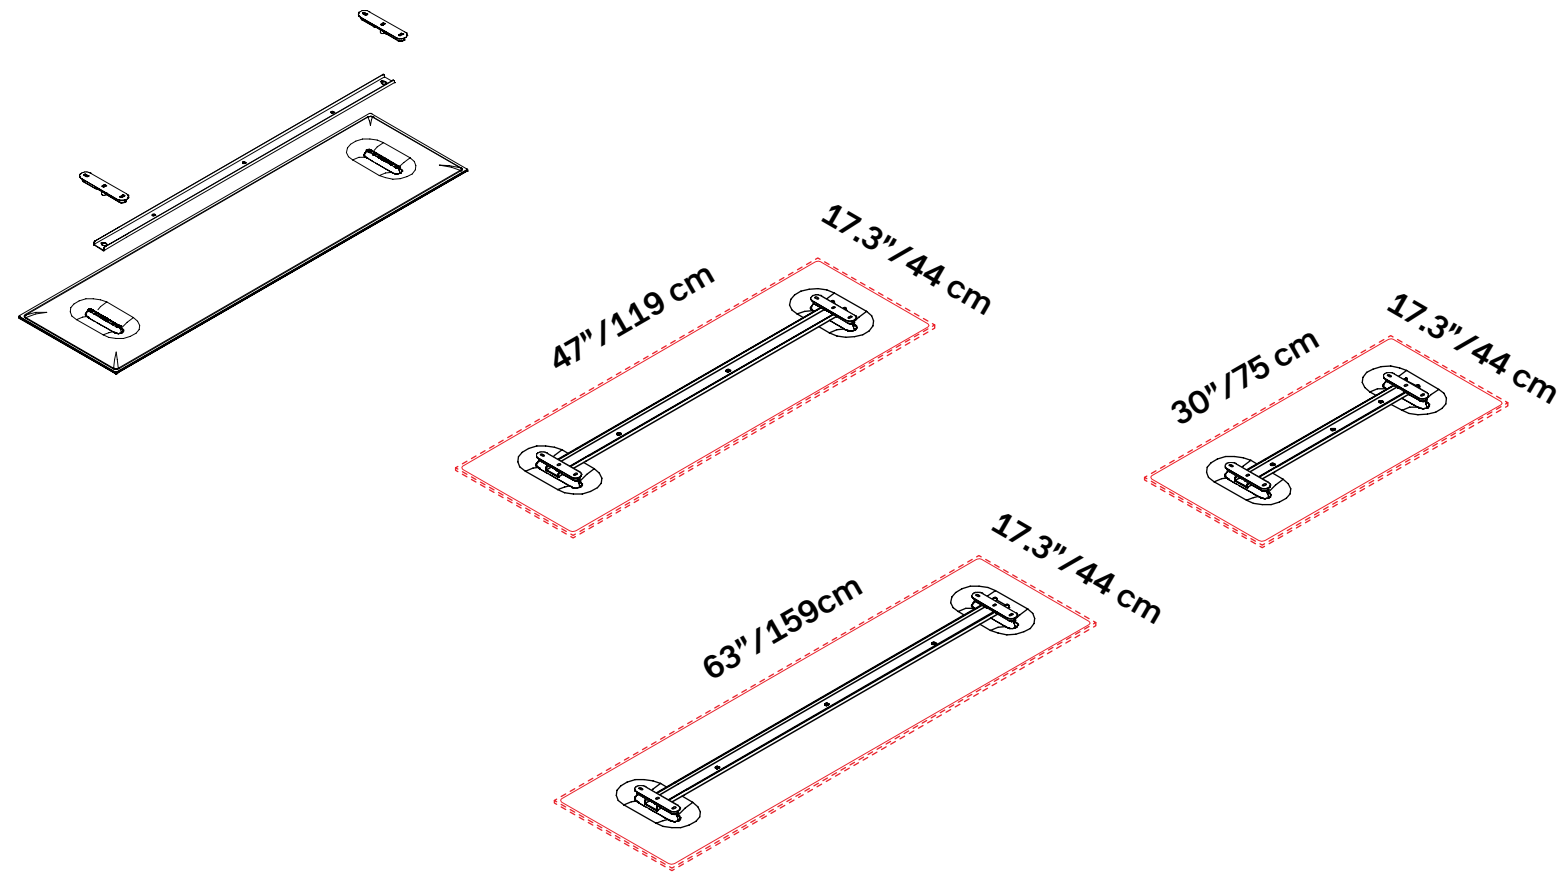

MITESCO WALL / CEILING

FLAT CEILING SUPPORT SPINE - HARDWARE ONLY

Panel Size	63"/159cm	47"/119cm	30"/75cm
Part No	40021123	40021124	40021125
QTY	01	01	01
Finish	Silver Gray	Silver Gray	Silver Gray