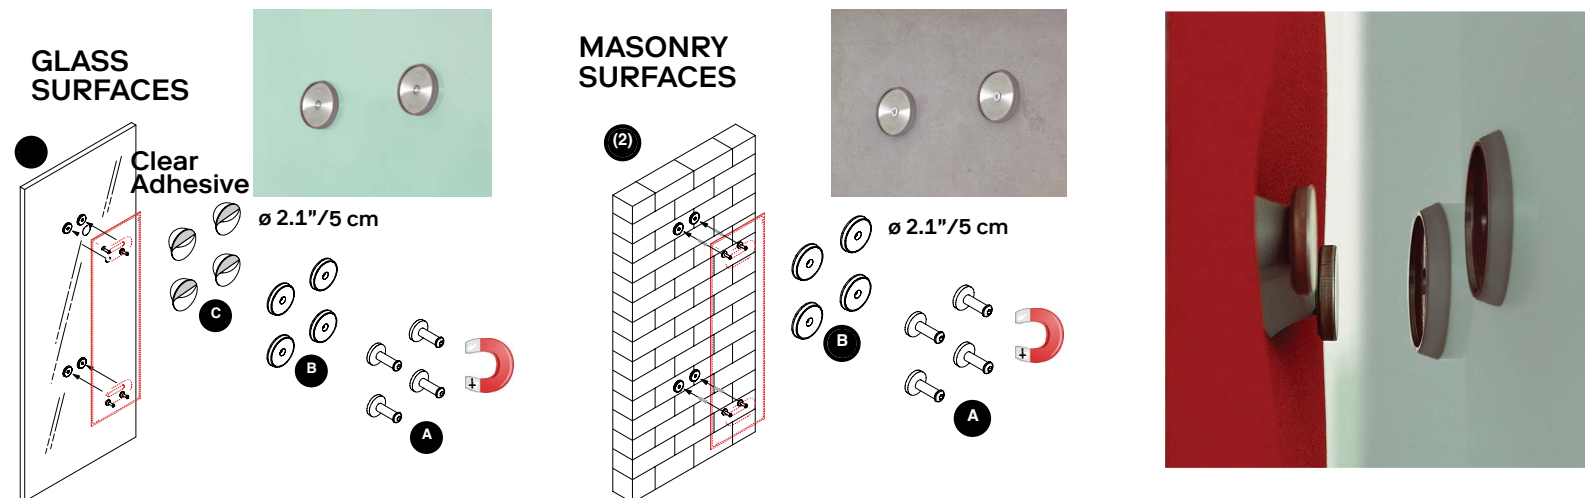

Connection brackets to be used for all MITESCO panels. *Not needed for MITESCO desk options.

MITESCO WALL / CEILING

MAGNETIC WALL FIXING KIT - HARDWARE ONLY

Panel Size	Fits all 3 sizes
Part No	40021049
QTY	01 Set
Finish	Silver Gray

Kit Includes	04 Magnets
	04 Steel polished steel plates
	04 double-sided clear adhesive tape discs

WALL HANGING - OPTIONAL

Panel Size	Fits all 3 sizes
Part No	40021029
QTY	01
Finish	Silver Gray

Please specify panel connection brackets and caps separately on page 147.