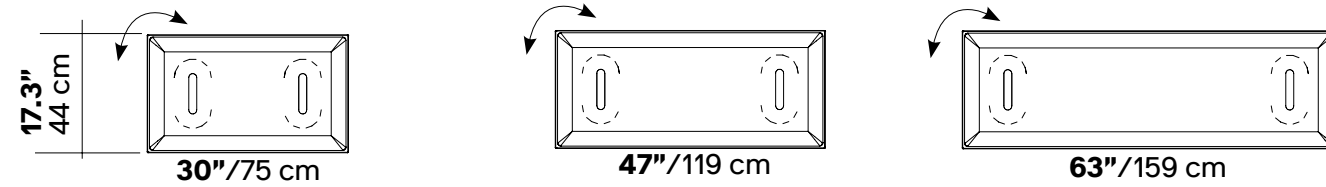

MITESCO PANELS

Call your representative for stock levels and availability

	Color	Part No	Part No	Part No
	White	40020027	40020018	40020007
	Silver	40020028	40020019	40020008
	Gray			
	Charcoal	40020046	40020040	40020039
	Gray			
	Beige	40020029**	40020020	40020009
	Dove	40020045**	40020043**	40020038
	Gray			
	Sun	40020030**	40020021**	40020010
	Yellow			
	Carrot	40020031**	40020022**	40020011
	Orange			
	Red	40020032**	40020023	40020012
	Olive	40020044**	40020042**	40020041
	Green			

	Color	Part No	Part No	Part No
	Apple	40020033**	40020024**	40020013
	Green			
	Blue	40020034**	40020025**	40020014
	Black	40020035**	40020026**	40020015
		Special Order Color	Special Order Color	Special Order Color
		MOQ: 70	MOQ: 60	MOQ: 50

** Extended lead time
Extended lead time colors require: up to 10–12 weeks
For larger swatches & full color options, please refer to pages 32–34.

Panels available in special order colors. Special order colors require:
– MOQ varies from size to size
– Lead time up to 14–16 weeks
– +10% Custom service fee