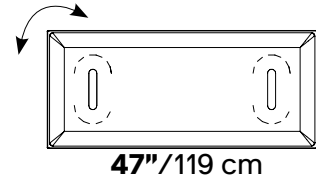

MITESCO PANELS

Call your representative for stock levels and availability

	Color	Part No	Part No	Part No
	White	40020027	40020018	40020007
	Silver	40020028	40020019	40020008
	Gray			
	Charcoal	40020046	40020040	40020039
	Gray			
	Beige	40020029**	40020020	40020009
	Dove	40020045**	40020043**	40020038
	Gray			
	Sun	40020030**	40020021**	40020010
	Yellow			
	Carrot	40020031**	40020022**	40020011
	Orange			
	Red	40020032**	40020023	40020012
	Olive	40020044**	40020042**	40020041
	Green			

	Color	Part No	Part No	Part No
	Apple	40020033**	40020024**	40020013
	Green			
	Blue	40020034**	40020025**	40020014
	Black	40020035**	40020026**	40020015
		Special Order Color	Special Order Color	Special Order Color
		MOQ: 70	MOQ: 60	MOQ: 50

** Extended lead time
Extended lead time colors require: up to 10–12 weeks
For larger swatches & full color options, please refer to pages 32–34.

Panels available in special order colors. Special order colors require:
– MOQ varies from size to size
– Lead time up to 14–16 weeks
– +10% Custom service fee