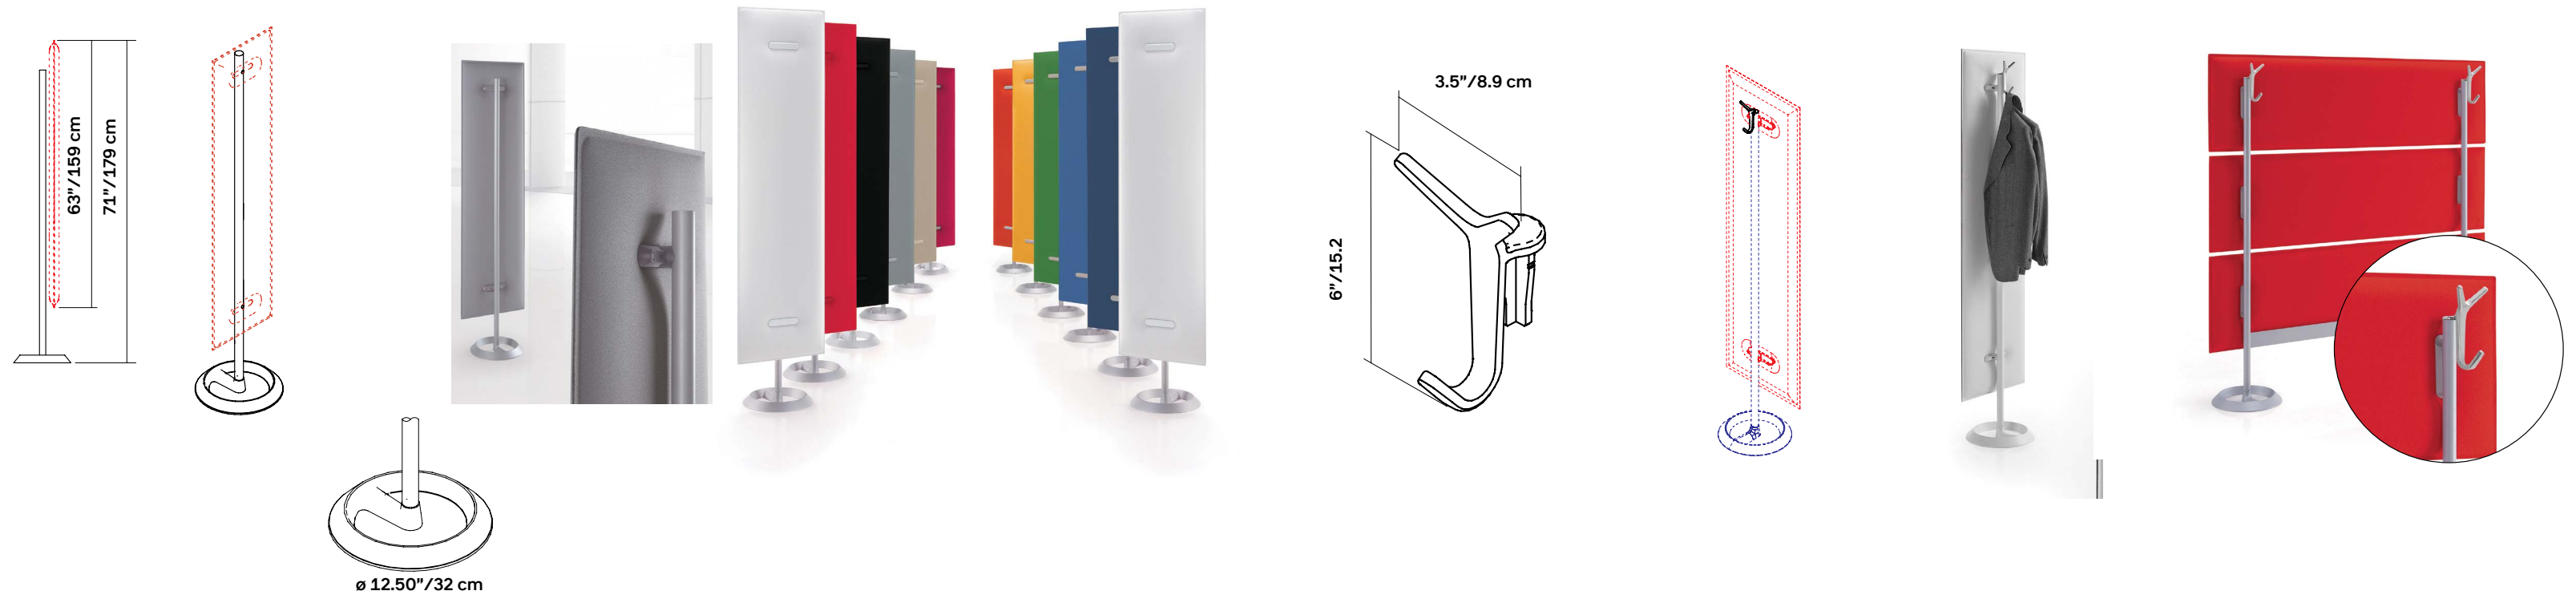

Connection brackets to be used for all MITESCO panels. *Not needed for MITESCO desk options.

MITESCO TOTEM

TOTEM HARDWARE - FOR 63" MITESCO PANEL

Panel Size	63"/159cm	Kit Includes	Pole
Part No	40021038		Base
QTY	01 Kit		
Finish	Silver Gray		

COAT HOOK - ACCESSORY

Compatible with TOTEM structure item # 40021038 or any single sided MITESCO divider screen.

Panel Size	Totem/Mitesco Dividers
Part No	40021050
QTY	01 Kit
Finish	Silver Gray

Please specify panel connection brackets and caps separately on page 147.