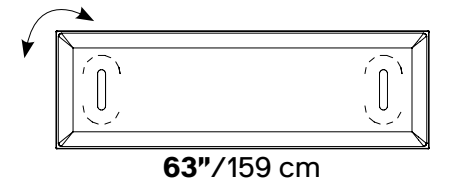

MITESCO PANELS

Call your representative for stock levels and availability

	Color	Part No	Part No	Part No
	White	40020027	40020018	40020007
	Silver	40020028	40020019	40020008
	Gray			
	Charcoal	40020046	40020040	40020039
	Gray			
	Beige	40020029**	40020020	40020009
	Dove	40020045**	40020043**	40020038
	Gray			
	Sun	40020030**	40020021**	40020010
	Yellow			
	Carrot	40020031**	40020022**	40020011
	Orange			
	Red	40020032**	40020023	40020012
	Olive	40020044**	40020042**	40020041
	Green			

	Color	Part No	Part No	Part No
	Apple	40020033**	40020024**	40020013
	Green			
	Blue	40020034**	40020025**	40020014
	Black	40020035**	40020026**	40020015
		Special Order Color	Special Order Color	Special Order Color
		MOQ: 70	MOQ: 60	MOQ: 50

** Extended lead time
Extended lead time colors require: up to 10–12 weeks
For larger swatches & full color options, please refer to pages 32–34.

Panels available in special order colors. Special order colors require:
– MOQ varies from size to size
– Lead time up to 14–16 weeks
– +10% Custom service fee