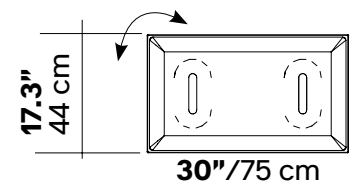

MITESCO PANELS

Call your representative for stock levels and availability

	Color	Part No	Part No	Part No
	White	40020027	40020018	40020007
	Silver	40020028	40020019	40020008
	Gray			
	Charcoal	40020046	40020040	40020039
	Gray			
	Beige	40020029**	40020020	40020009
	Dove	40020045**	40020043**	40020038
	Gray			
	Sun	40020030**	40020021**	40020010
	Yellow			
	Carrot	40020031**	40020022**	40020011
	Orange			
	Red	40020032**	40020023	40020012
	Olive	40020044**	40020042**	40020041
	Green			

	Color	Part No	Part No	Part No
	Apple	40020033**	40020024**	40020013
	Green			
	Blue	40020034**	40020025**	40020014
	Black	40020035**	40020026**	40020015
		Special Order Color	Special Order Color	Special Order Color
		MOQ: 70	MOQ: 60	MOQ: 50

** Extended lead time
Extended lead time colors require: up to 10–12 weeks
For larger swatches & full color options, please refer to pages 32–34.

Panels available in special order colors. Special order colors require:
– MOQ varies from size to size
– Lead time up to 14–16 weeks
– +10% Custom service fee