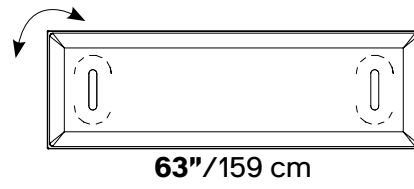

MITESCO PANELS

Call your representative for stock levels and availability

	Color	Part No	Part No	Part No
	White	40020027	40020018	40020007
	Silver	40020028	40020019	40020008
	Gray			
	Charcoal	40020046	40020040	40020039
	Gray			
	Beige	40020029**	40020020	40020009
	Dove	40020045**	40020043**	40020038
	Gray			
	Sun	40020030**	40020021**	40020010
	Yellow			
	Carrot	40020031**	40020022**	40020011
	Orange			
	Red	40020032**	40020023	40020012
	Olive	40020044**	40020042**	40020041
	Green			

	Color	Part No	Part No	Part No
	Apple	40020033**	40020024**	40020013
	Green			
	Blue	40020034**	40020025**	40020014
	Black	40020035**	40020026**	40020015
		Special Order Color	Special Order Color	Special Order Color
		MOQ: 70	MOQ: 60	MOQ: 50

** Extended lead time
Extended lead time colors require: up to 10–12 weeks
For larger swatches & full color options, please refer to pages 32–34.

Panels available in special order colors. Special order colors require:
– MOQ varies from size to size
– Lead time up to 14–16 weeks
– +10% Custom service fee