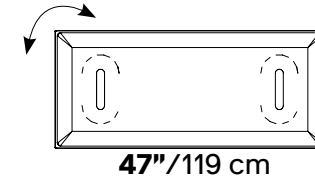

MITESCO PANELS

Call your representative for stock levels and availability

	Color	Part No	Part No	Part No
	White	40020027	40020018	40020007
	Silver	40020028	40020019	40020008
	Gray			
	Charcoal	40020046	40020040	40020039
	Gray			
	Beige	40020029**	40020020	40020009
	Dove	40020045**	40020043**	40020038
	Gray			
	Sun	40020030**	40020021**	40020010
	Yellow			
	Carrot	40020031**	40020022**	40020011
	Orange			
	Red	40020032**	40020023	40020012
	Olive	40020044**	40020042**	40020041
	Green			

	Color	Part No	Part No	Part No
	Apple	40020033**	40020024**	40020013
	Green			
	Blue	40020034**	40020025**	40020014
	Black	40020035**	40020026**	40020015
		Special Order Color	Special Order Color	Special Order Color
		MOQ: 70	MOQ: 60	MOQ: 50

** Extended lead time
Extended lead time colors require: up to 10–12 weeks
For larger swatches & full color options, please refer to pages 32–34.

Panels available in special order colors. Special order colors require:
– MOQ varies from size to size
– Lead time up to 14–16 weeks
– +10% Custom service fee