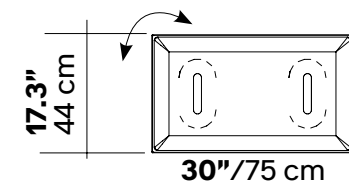

MITESCO PANELS

Call your representative for stock levels and availability

	Color	Part No	Part No	Part No
	White	40020027	40020018	40020007
	Silver	40020028	40020019	40020008
	Gray			
	Charcoal	40020046	40020040	40020039
	Gray			
	Beige	40020029**	40020020	40020009
	Dove	40020045**	40020043**	40020038
	Gray			
	Sun	40020030**	40020021**	40020010
	Yellow			
	Carrot	40020031**	40020022**	40020011
	Orange			
	Red	40020032**	40020023	40020012
	Olive	40020044**	40020042**	40020041
	Green			

	Color	Part No	Part No	Part No
	Apple	40020033**	40020024**	40020013
	Green			
	Blue	40020034**	40020025**	40020014
	Black	40020035**	40020026**	40020015
		Special Order Color	Special Order Color	Special Order Color
		MOQ: 70	MOQ: 60	MOQ: 50

** Extended lead time
Extended lead time colors require: up to 10–12 weeks
For larger swatches & full color options, please refer to pages 32–34.

Panels available in special order colors. Special order colors require:
– MOQ varies from size to size
– Lead time up to 14–16 weeks
– +10% Custom service fee