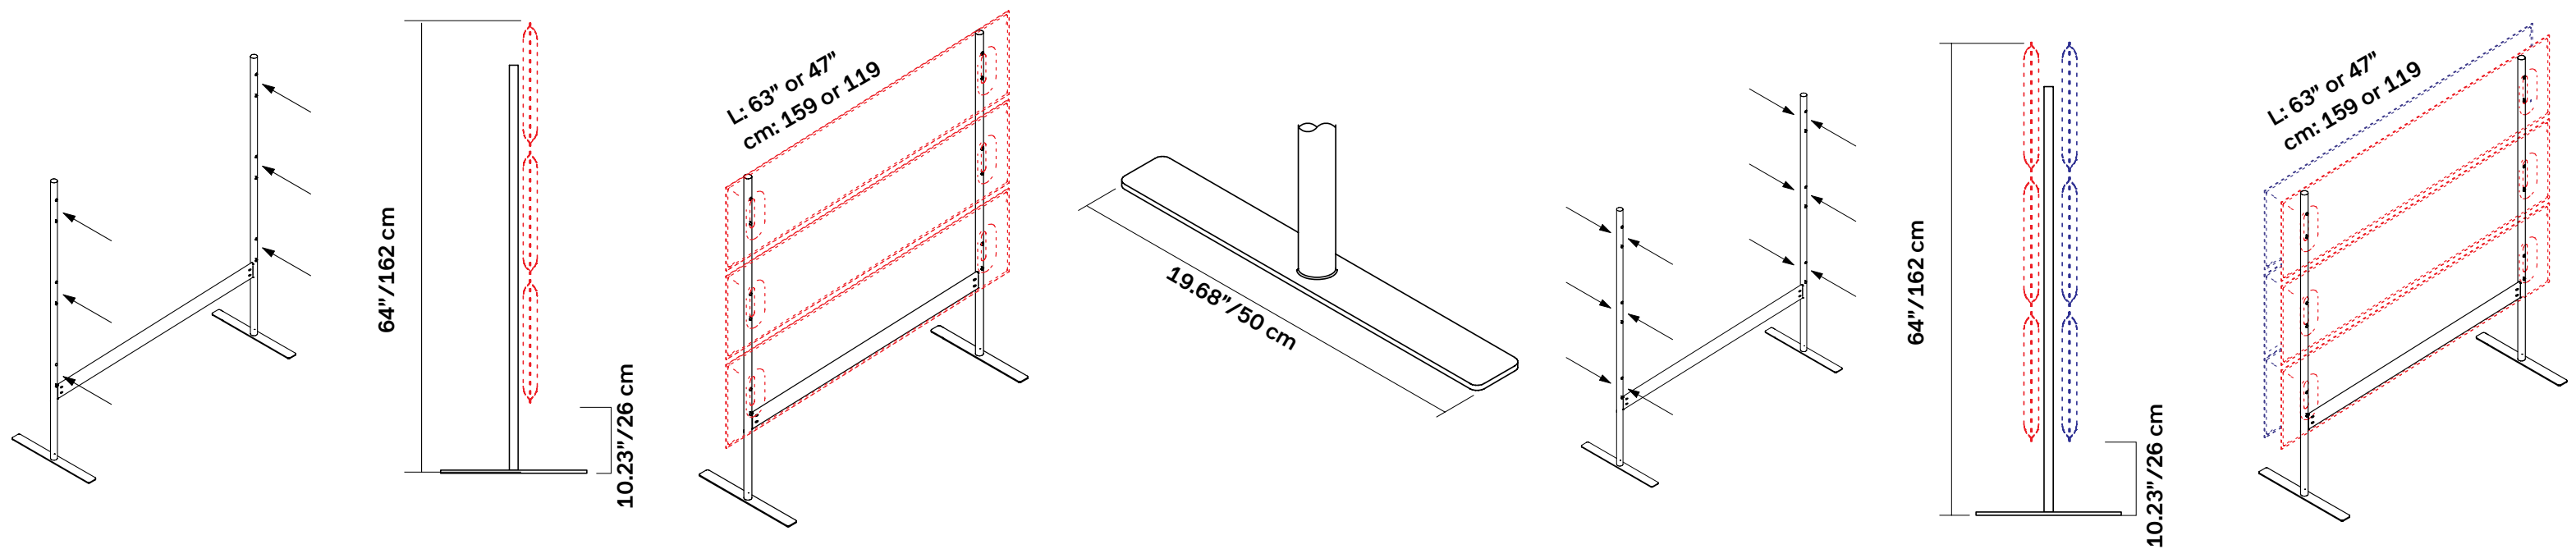

MITESCO DIVIDER SCREENS

SINGLE-SIDED FRAME (FREESTANDING)

For 3 MITESCO panels

Includes: poles, beam and bases

Panel Size	63"/159cm Wide	47"/119cm Wide
Part No	40021042	40021040
QTY	01 Frame	01 Frame
Finish	Silver Gray	Silver Gray

DOUBLE-SIDED FRAME (FREESTANDING)

For 6 MITESCO panels

includes: poles, beam and bases

Panel Size	63"/159cm Wide	47"/119cm Wide
Part No	40021044	40021043
QTY	01 Frame	01 Frame
Finish	Silver Gray	Silver Gray

Please specify panel connection brackets and caps separately on page 147.

MITESCO DIVIDER SCREENS

SINGLE-SIDED FRAME (CASTERS)

For 3 MITESCO panels

Includes: poles, beam and casters

Panel Size	63"/159cm Wide	47"/119cm Wide
Part No	40021046	40021045
QTY	01 Frame	01 Frame
Finish	Silver Gray	Silver Gray

DOUBLE-SIDED FRAME (CASTERS)

For 6 MITESCO panels

includes: poles, beam and casters

Panel Size	63"/159cm Wide	47"/119cm Wide
Part No	40021048	40021047
QTY	01 Frame	01 Frame
Finish	Silver Gray	Silver Gray