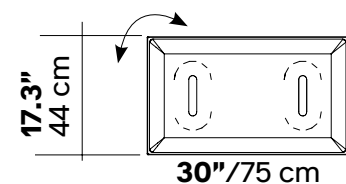

MITESCO PANELS

Call your representative for stock levels and availability

	Color	Part No	Part No	Part No
	White	40020027	40020018	40020007
	Silver	40020028	40020019	40020008
	Gray			
	Charcoal	40020046	40020040	40020039
	Gray			
	Beige	40020029**	40020020	40020009
	Dove	40020045**	40020043**	40020038
	Gray			
	Sun	40020030**	40020021**	40020010
	Yellow			
	Carrot	40020031**	40020022**	40020011
	Orange			
	Red	40020032**	40020023	40020012
	Olive	40020044**	40020042**	40020041
	Green			

	Color	Part No	Part No	Part No
	Apple	40020033**	40020024**	40020013
	Green			
	Blue	40020034**	40020025**	40020014
	Black	40020035**	40020026**	40020015
		Special Order Color	Special Order Color	Special Order Color
		MOQ: 70	MOQ: 60	MOQ: 50

** Extended lead time
Extended lead time colors require: up to 10–12 weeks
For larger swatches & full color options, please refer to pages 32–34.

Panels available in special order colors. Special order colors require:
– MOQ varies from size to size
– Lead time up to 14–16 weeks
– +10% Custom service fee