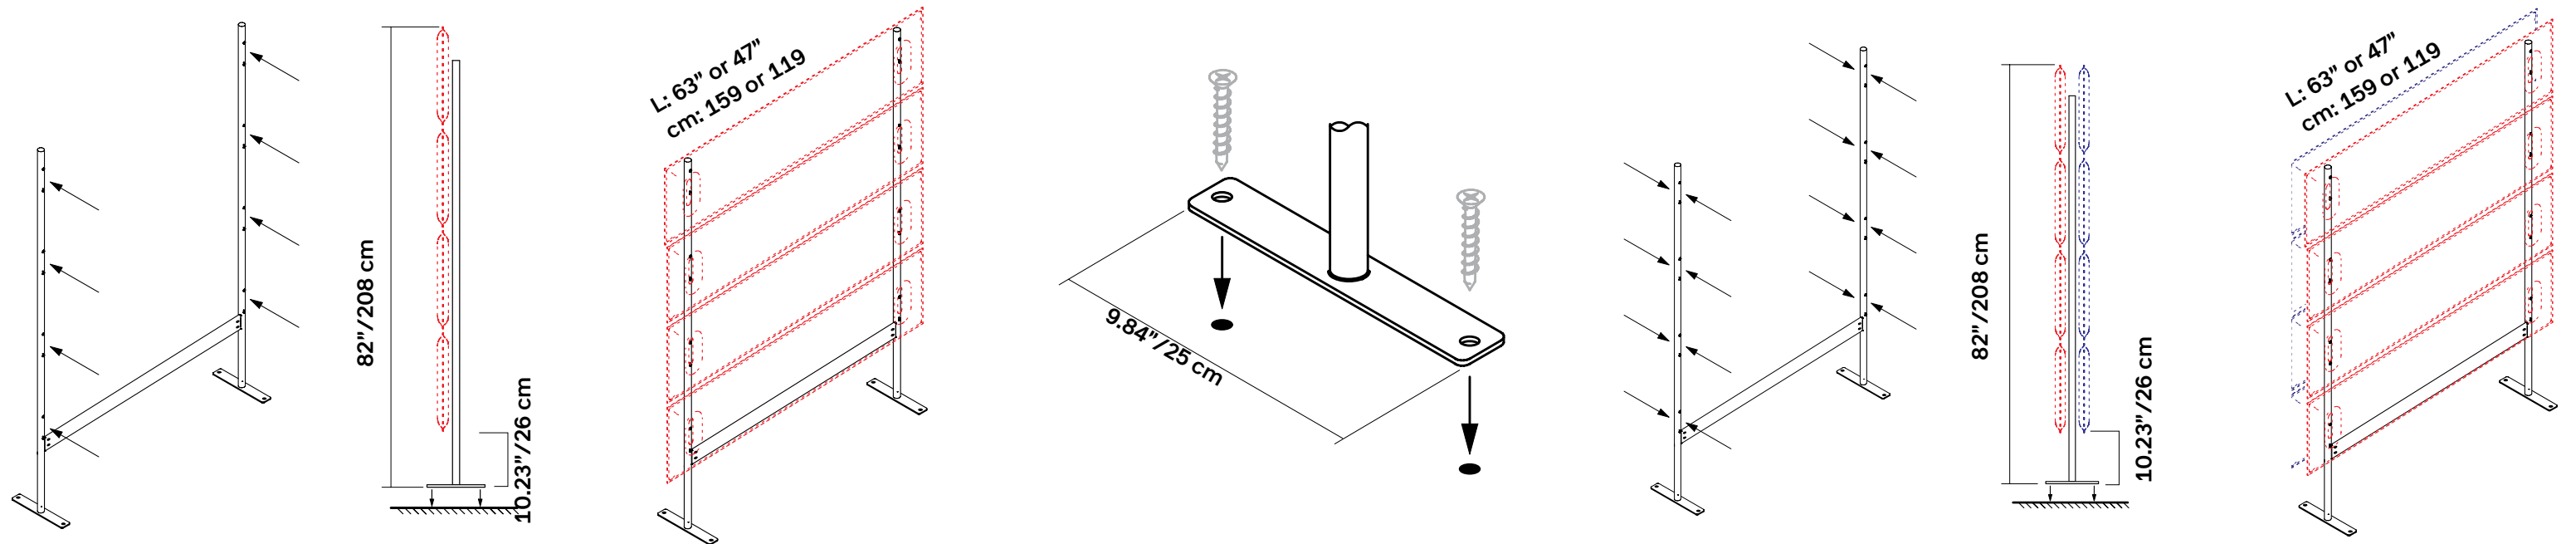

Please specify panel connection brackets and caps separately on page 147.

MITESCO DIVIDER SCREENS

SINGLE-SIDED FRAME (CASTERS)

For 4 MITESCO panels

Includes: poles, beam and casters

Panel Size	63"/159cm Wide	47"/119cm Wide
Part No	40020087	40020088
QTY	01 Frame	01 Frame
Finish	Silver Gray	Silver Gray

DOUBLE-SIDED FRAME (CASTERS)

For 8 MITESCO panels

Includes: poles, beam and casters

Panel Size	63"/159cm Wide	47"/119cm Wide
Part No	40021052	40020089
QTY	01 Frame	01 Frame
Finish	Silver Gray	Silver Gray

Please specify panel connection brackets and caps separately on page 147.

MITESCO DIVIDER SCREENS

SINGLE-SIDED FRAME (FLOOR FIXED)

For 4 MITESCO panels

Includes: poles, beam and bases

Panel Size	63"/159cm Wide	47"/119cm Wide
Part No	40020090	40020091
QTY	01 Frame	01 Frame
Finish	Silver Gray	Silver Gray

DOUBLE-SIDED FRAME (FLOOR FIXED)

For 8 MITESCO panels

Includes: poles, beam and bases

Panel Size	63"/159cm Wide	47"/119cm Wide
Part No	40020092	40020093
QTY	01 Frame	01 Frame
Finish	Silver Gray	Silver Gray