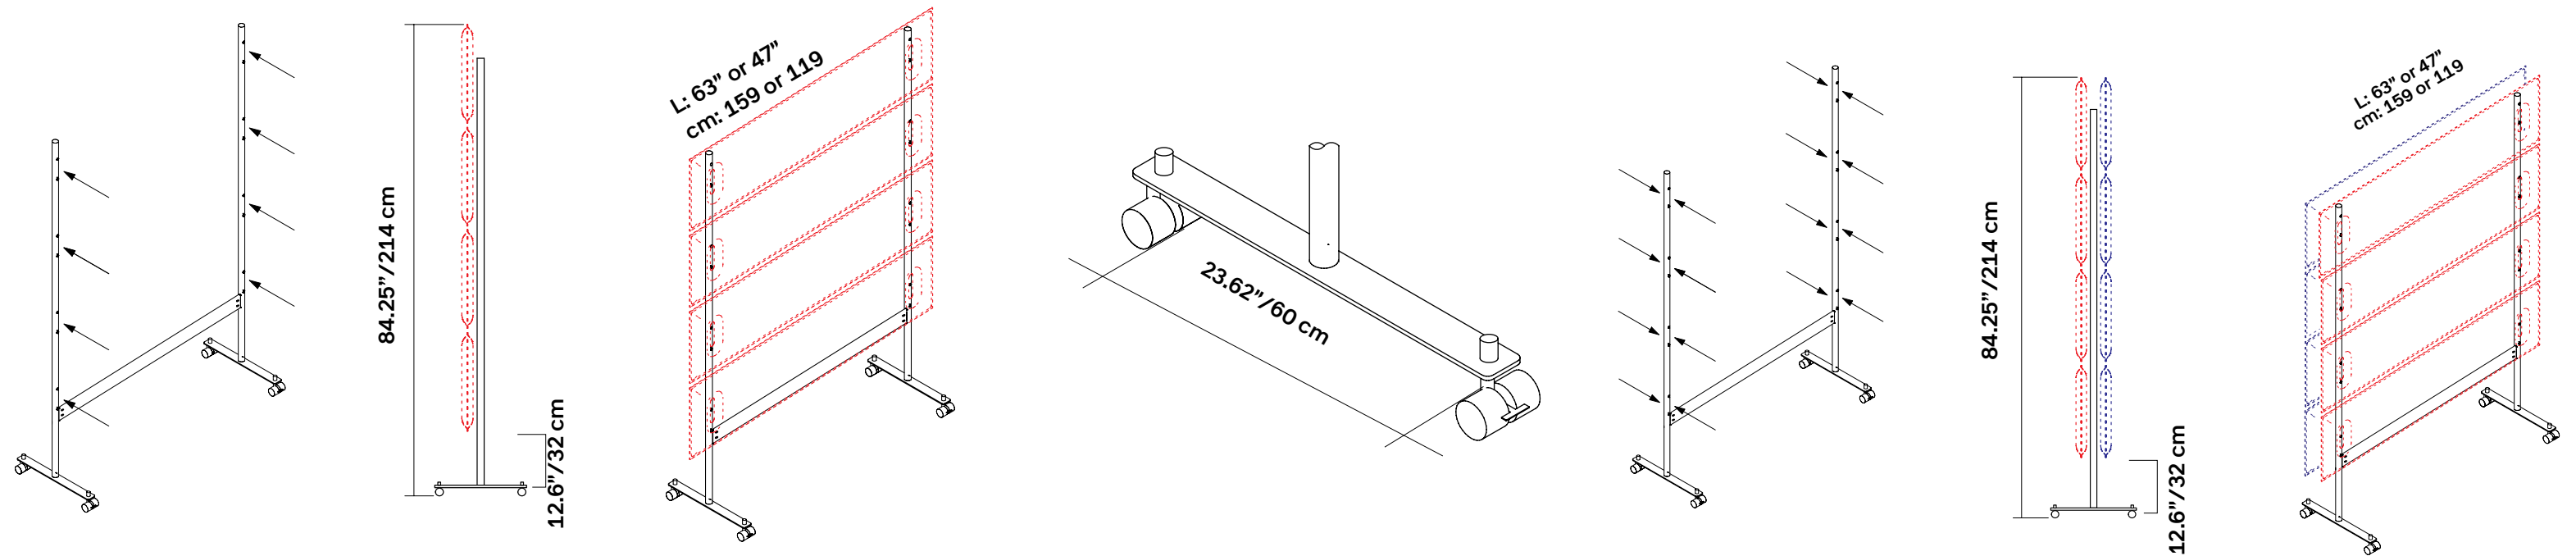

DOUBLE-SIDED FRAME (FREESTANDING)

For 8 MITESCO panels

Includes: poles, beam and bases

Panel Size	63"/159cm Wide	47"/119cm Wide
Part No	40021053	40020086
QTY	01 Frame	01 Frame
Finish	Silver Gray	Silver Gray

Please specify panel connection brackets and caps separately on page 147.

MITESCO DIVIDER SCREENS

SINGLE-SIDED FRAME (CASTERS)

For 4 MITESCO panels

Includes: poles, beam and casters

Panel Size	63"/159cm Wide	47"/119cm Wide
Part No	40020087	40020088
QTY	01 Frame	01 Frame
Finish	Silver Gray	Silver Gray

DOUBLE-SIDED FRAME (CASTERS)

For 8 MITESCO panels

Includes: poles, beam and casters

Panel Size	63"/159cm Wide	47"/119cm Wide
Part No	40021052	40020089
QTY	01 Frame	01 Frame
Finish	Silver Gray	Silver Gray

Please specify panel connection brackets and caps separately on page 147.

MITESCO DIVIDER SCREENS

SINGLE-SIDED FRAME (FLOOR FIXED)

For 4 MITESCO panels

Includes: poles, beam and bases

Panel Size	63"/159cm Wide	47"/119cm Wide
Part No	40020090	40020091
QTY	01 Frame	01 Frame
Finish	Silver Gray	Silver Gray