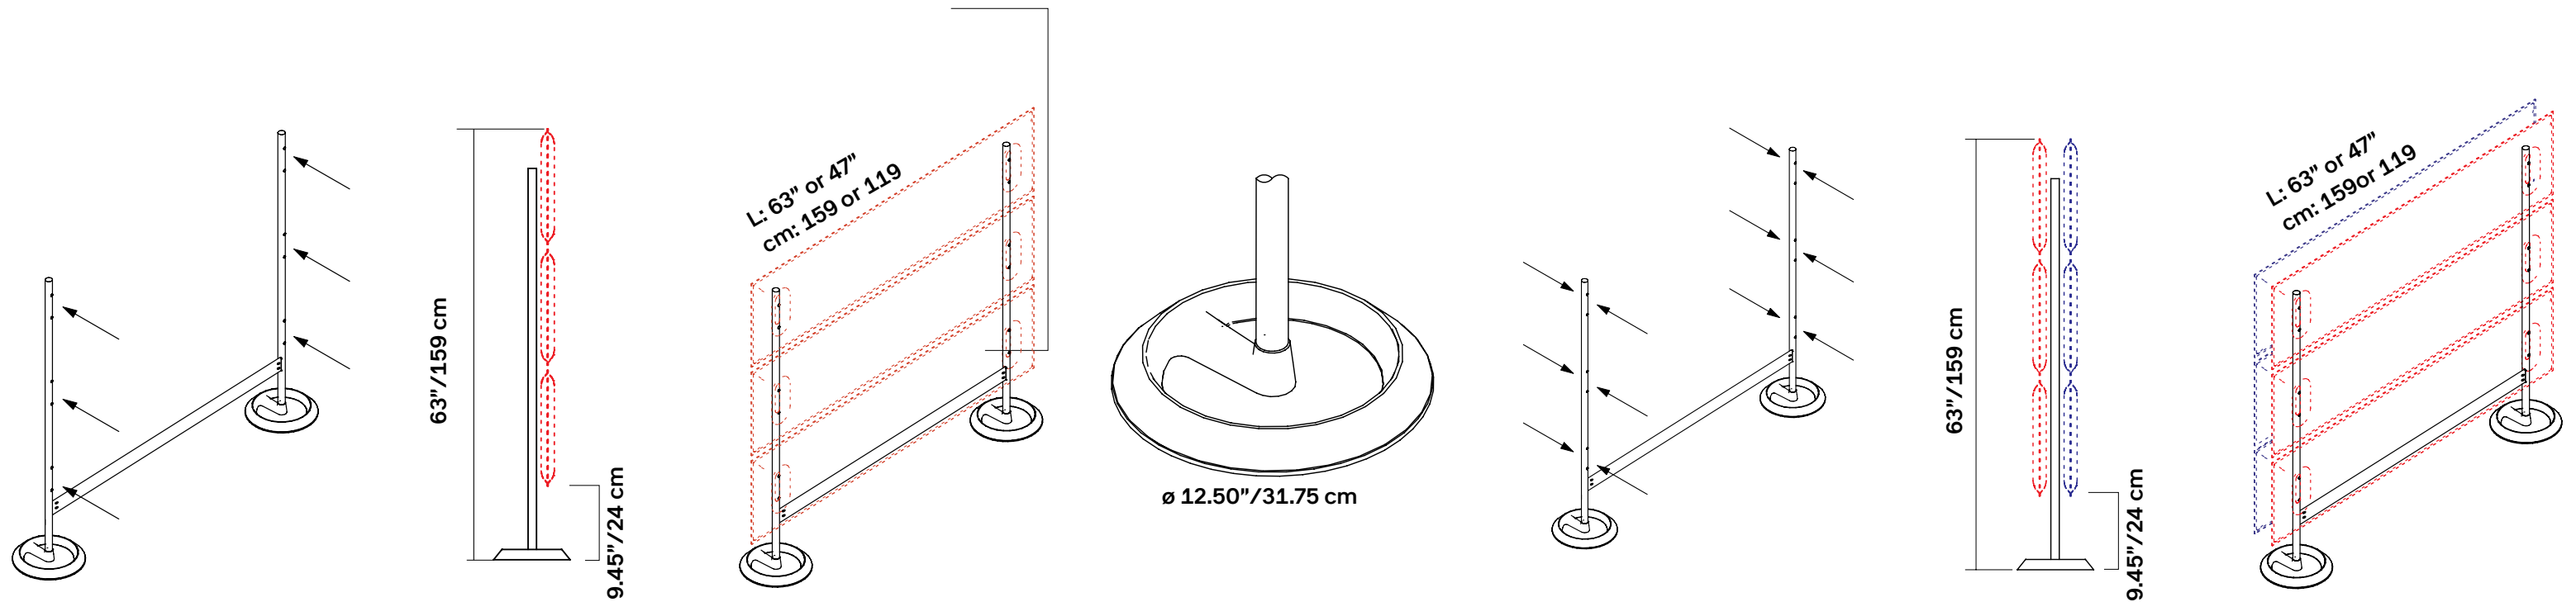

MITESCO DIVIDER SCREENS - 4 TIER

A structure in powder-coated steel with bases in powder-coated cast iron to mount 4 or 8 (4 panels on each side) MITESCO panels.

MITESCO DIVIDER SCREENS

SINGLE-SIDED FRAME (ROUND BASE)

For 3 MITESCO panels

Includes: poles, beam and bases

Panel Size	63"/159cm Wide	47"/119cm Wide
Part No	40021104	40021102
QTY	01 Frame	01 Frame
Finish	Silver Gray	Silver Gray

DOUBLE-SIDED FRAME (ROUND BASE)

For 6 MITESCO panels

includes: poles, beam and bases

Panel Size	63"/159cm Wide	47"/119cm Wide
Part No	40021105	40021103
QTY	01 Frame	01 Frame
Finish	Silver Gray	Silver Gray

Please specify panel connection brackets and caps separately on page 147.

MITESCO DIVIDER SCREENS

SINGLE-SIDED FRAME (FREESTANDING)

For 3 MITESCO panels

Includes: poles, beam and bases

Panel Size	63"/159cm Wide	47"/119cm Wide
Part No	40021042	40021040
QTY	01 Frame	01 Frame
Finish	Silver Gray	Silver Gray