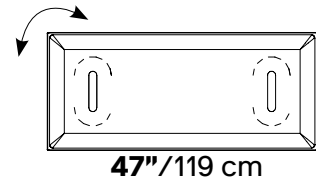

MITESCO PANELS

Call your representative for stock levels and availability

	Color	Part No	Part No	Part No
	White	40020027	40020018	40020007
	Silver	40020028	40020019	40020008
	Gray			
	Charcoal	40020046	40020040	40020039
	Gray			
	Beige	40020029**	40020020	40020009
	Dove	40020045**	40020043**	40020038
	Gray			
	Sun	40020030**	40020021**	40020010
	Yellow			
	Carrot	40020031**	40020022**	40020011
	Orange			
	Red	40020032**	40020023	40020012
	Olive	40020044**	40020042**	40020041
	Green			

	Color	Part No	Part No	Part No
	Apple	40020033**	40020024**	40020013
	Green			
	Blue	40020034**	40020025**	40020014
	Black	40020035**	40020026**	40020015
		Special Order Color	Special Order Color	Special Order Color
		MOQ: 70	MOQ: 60	MOQ: 50

** Extended lead time
Extended lead time colors require: up to 10–12 weeks
For larger swatches & full color options, please refer to pages 32–34.

Panels available in special order colors. Special order colors require:
– MOQ varies from size to size
– Lead time up to 14–16 weeks
– +10% Custom service fee