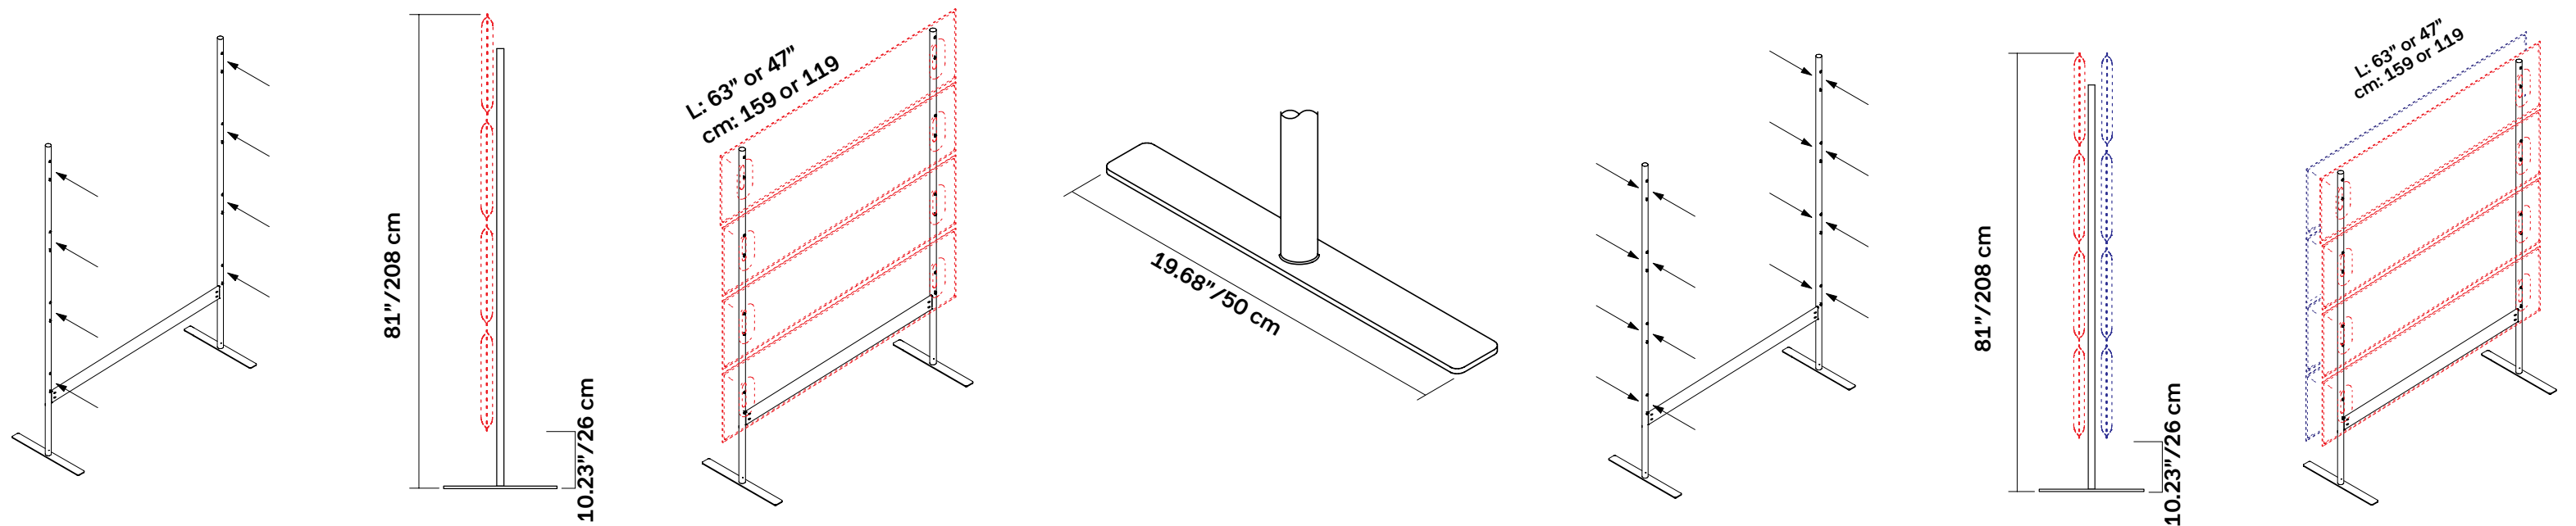

DOUBLE-SIDED FRAME (FLOOR FIXED)

For 6 MITESCO panels

includes: poles, beam and bases

Panel Size	63"/159cm Wide	47"/119cm Wide
Part No	40020082	40020083
QTY	01 Frame	01 Frame
Finish	Silver Gray	Silver Gray

Please specify panel connection brackets and caps separately on page 147.

MITESCO DIVIDER SCREENS

SINGLE-SIDED FRAME (FREESTANDING)

For 4 MITESCO panels

Includes: poles, beam and bases

Panel Size	63"/159cm Wide	47"/119cm Wide
Part No	40020084	40020085
QTY	01 Frame	01 Frame
Finish	Silver Gray	Silver Gray

DOUBLE-SIDED FRAME (FREESTANDING)

For 8 MITESCO panels

Includes: poles, beam and bases

Panel Size	63"/159cm Wide	47"/119cm Wide
Part No	40021053	40020086
QTY	01 Frame	01 Frame
Finish	Silver Gray	Silver Gray

Please specify panel connection brackets and caps separately on page 147.

MITESCO DIVIDER SCREENS

SINGLE-SIDED FRAME (CASTERS)

For 4 MITESCO panels

Includes: poles, beam and casters

Panel Size	63"/159cm Wide	47"/119cm Wide
Part No	40020087	40020088
QTY	01 Frame	01 Frame
Finish	Silver Gray	Silver Gray