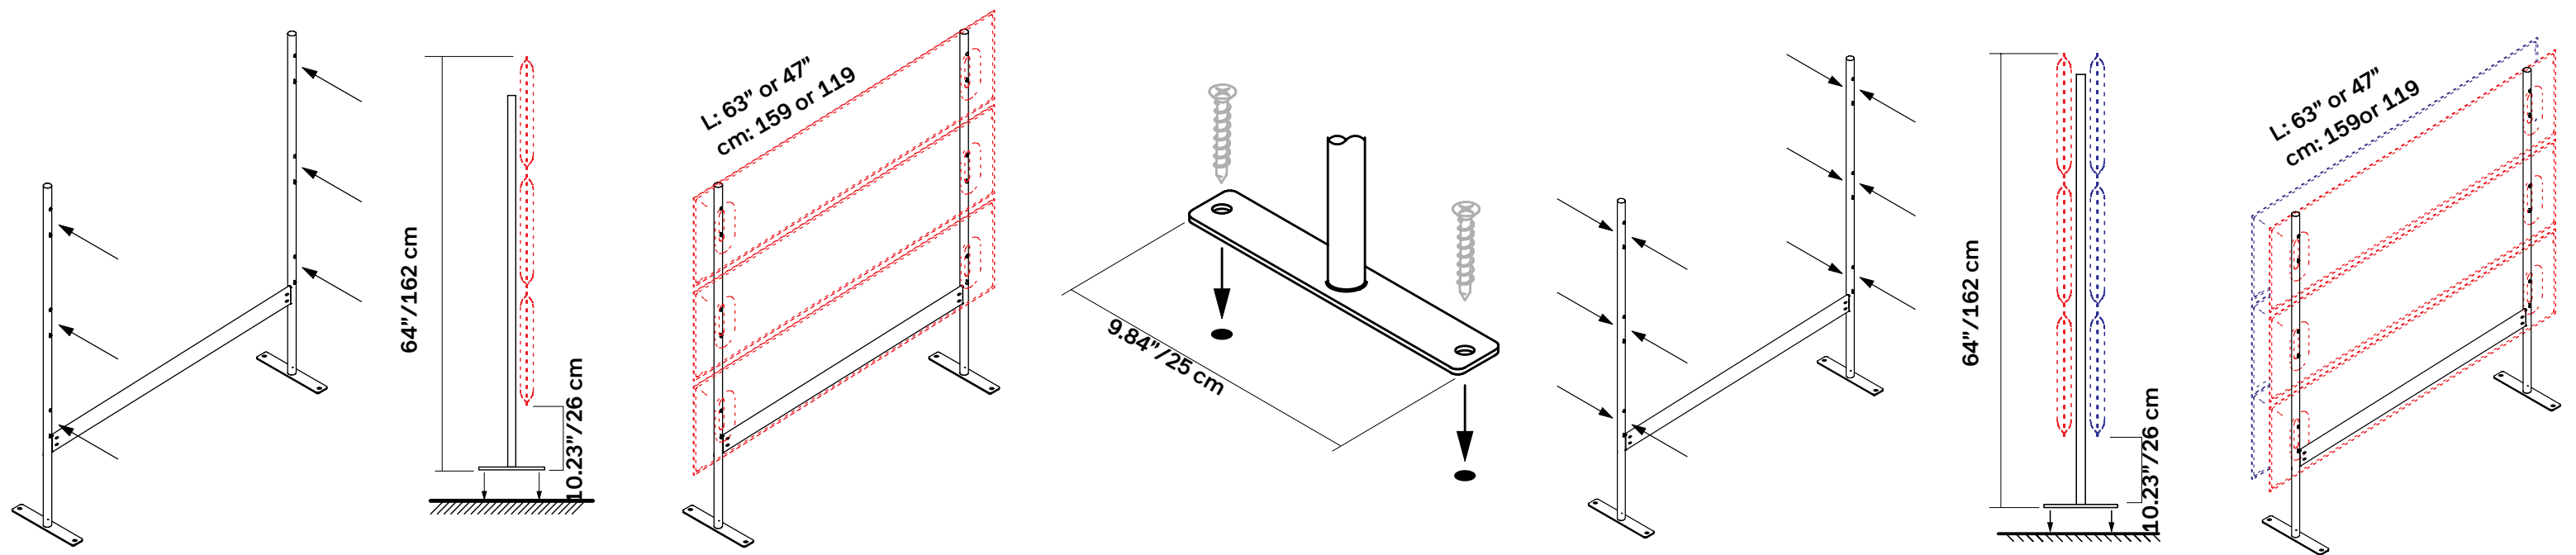

DOUBLE-SIDED FRAME (CASTERS)

For 6 MITESCO panels

includes: poles, beam and casters

Panel Size	63"/159cm Wide	47"/119cm Wide
Part No	40021048	40021047
QTY	01 Frame	01 Frame
Finish	Silver Gray	Silver Gray

Please specify panel connection brackets and caps separately on page 147.

MITESCO DIVIDER SCREENS

SINGLE-SIDED FRAME (FLOOR FIXED)

For 3 MITESCO panels

Includes: poles, beam and bases

Panel Size	63"/159cm Wide	47"/119cm Wide
Part No	40021041	40021039
QTY	01 Frame	01 Frame
Finish	Silver Gray	Silver Gray

DOUBLE-SIDED FRAME (FLOOR FIXED)

For 6 MITESCO panels

includes: poles, beam and bases

Panel Size	63"/159cm Wide	47"/119cm Wide
Part No	40020082	40020083
QTY	01 Frame	01 Frame
Finish	Silver Gray	Silver Gray

Please specify panel connection brackets and caps separately on page 147.

MITESCO DIVIDER SCREENS

SINGLE-SIDED FRAME (FREESTANDING)

For 4 MITESCO panels

Includes: poles, beam and bases

Panel Size	63"/159cm Wide	47"/119cm Wide
Part No	40020084	40020085
QTY	01 Frame	01 Frame
Finish	Silver Gray	Silver Gray