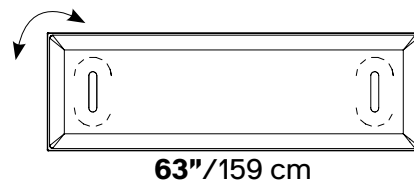

MITESCO PANELS

Call your representative for stock levels and availability

	Color	Part No	Part No	Part No
	White	40020027	40020018	40020007
	Silver	40020028	40020019	40020008
	Gray			
	Charcoal	40020046	40020040	40020039
	Gray			
	Beige	40020029**	40020020	40020009
	Dove	40020045**	40020043**	40020038
	Gray			
	Sun	40020030**	40020021**	40020010
	Yellow			
	Carrot	40020031**	40020022**	40020011
	Orange			
	Red	40020032**	40020023	40020012
	Olive	40020044**	40020042**	40020041
	Green			

	Color	Part No	Part No	Part No
	Apple	40020033**	40020024**	40020013
	Green			
	Blue	40020034**	40020025**	40020014
	Black	40020035**	40020026**	40020015
		Special Order Color	Special Order Color	Special Order Color
		MOQ: 70	MOQ: 60	MOQ: 50

** Extended lead time
Extended lead time colors require: up to 10–12 weeks
For larger swatches & full color options, please refer to pages 32–34.

Panels available in special order colors. Special order colors require:
– MOQ varies from size to size
– Lead time up to 14–16 weeks
– +10% Custom service fee