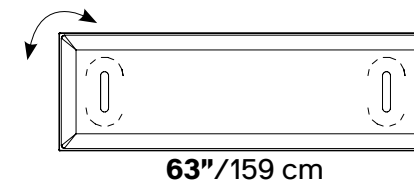

MITESCO PANELS

Call your representative for stock levels and availability

	Color	Part No	Part No	Part No
	White	40020027	40020018	40020007
	Silver	40020028	40020019	40020008
	Gray			
	Charcoal	40020046	40020040	40020039
	Gray			
	Beige	40020029**	40020020	40020009
	Dove	40020045**	40020043**	40020038
	Gray			
	Sun	40020030**	40020021**	40020010
	Yellow			
	Carrot	40020031**	40020022**	40020011
	Orange			
	Red	40020032**	40020023	40020012
	Olive	40020044**	40020042**	40020041
	Green			

	Color	Part No	Part No	Part No
	Apple	40020033**	40020024**	40020013
	Green			
	Blue	40020034**	40020025**	40020014
	Black	40020035**	40020026**	40020015
		Special Order Color	Special Order Color	Special Order Color
		MOQ: 70	MOQ: 60	MOQ: 50

** Extended lead time
Extended lead time colors require: up to 10–12 weeks
For larger swatches & full color options, please refer to pages 32–34.

Panels available in special order colors. Special order colors require:
– MOQ varies from size to size
– Lead time up to 14–16 weeks
– +10% Custom service fee