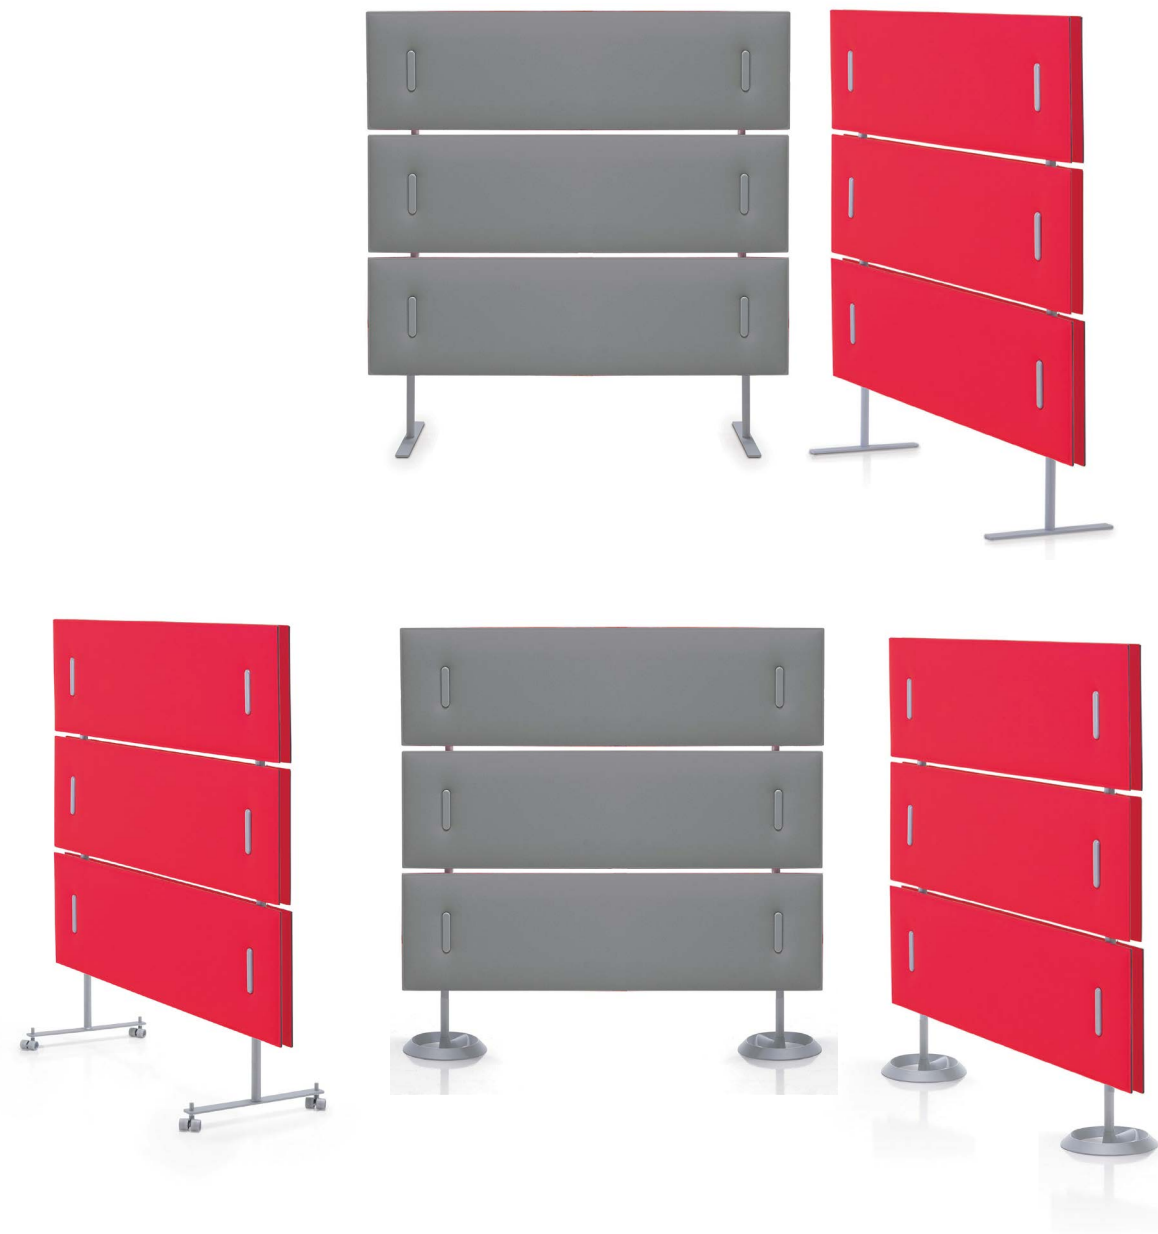

MITESCO

MITESCO

The MITESCO panel features polyester internal padding with Snowsound® Technology variable density and is covered in Trevira CS® fabric. It can be directly fixed to the wall using screws (not included) or applied in various other ways using the range of mounting hardware options (see pages 53 to 59).

Connection brackets to be used for all MITESCO panels. *Not needed for MITESCO desk options.

MITESCO DIVIDER SCREENS

MITESCO DIVIDER SCREENS - 3 TIER

A structure in powder-coated steel with bases in powder-coated cast iron to mount 3 or 6 (3 panels on each side) MITESCO panels.

MITESCO DIVIDER SCREENS - 4 TIER

A structure in powder-coated steel with bases in powder-coated cast iron to mount 4 or 8 (4 panels on each side) MITESCO panels.

MITESCO DIVIDER SCREENS

SINGLE-SIDED FRAME (ROUND BASE)