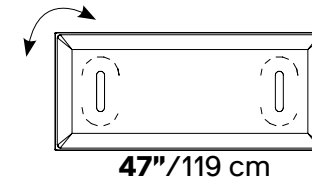

MITESCO PANELS

Call your representative for stock levels and availability

	Color	Part No	Part No	Part No
	White	40020027	40020018	40020007
	Silver	40020028	40020019	40020008
	Gray			
	Charcoal	40020046	40020040	40020039
	Gray			
	Beige	40020029**	40020020	40020009
	Dove	40020045**	40020043**	40020038
	Gray			
	Sun	40020030**	40020021**	40020010
	Yellow			
	Carrot	40020031**	40020022**	40020011
	Orange			
	Red	40020032**	40020023	40020012
	Olive	40020044**	40020042**	40020041
	Green			

	Color	Part No	Part No	Part No
	Apple	40020033**	40020024**	40020013
	Green			
	Blue	40020034**	40020025**	40020014
	Black	40020035**	40020026**	40020015
		Special Order Color	Special Order Color	Special Order Color
		MOQ: 70	MOQ: 60	MOQ: 50

** Extended lead time
Extended lead time colors require: up to 10–12 weeks
For larger swatches & full color options, please refer to pages 32–34.

Panels available in special order colors. Special order colors require:
– MOQ varies from size to size
– Lead time up to 14–16 weeks
– +10% Custom service fee