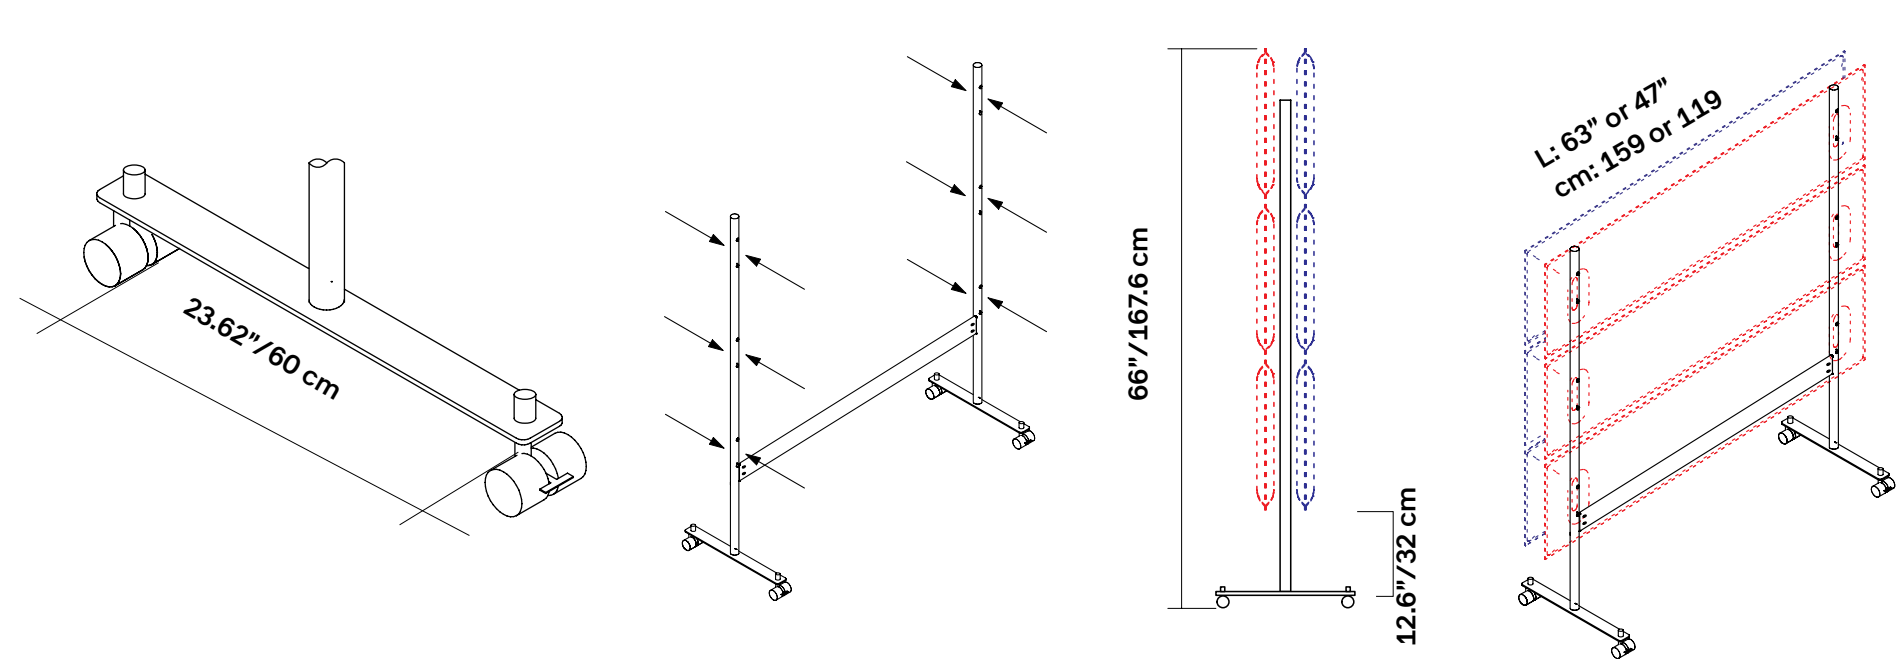

DOUBLE-SIDED FRAME (FREESTANDING)

For 6 MITESCO panels

includes: poles, beam and bases

Panel Size	63"/159cm Wide	47"/119cm Wide
Part No	40021044	40021043
QTY	01 Frame	01 Frame
Finish	Silver Gray	Silver Gray

Please specify panel connection brackets and caps separately on page 147.

MITESCO DIVIDER SCREENS

SINGLE-SIDED FRAME (CASTERS)

For 3 MITESCO panels

Includes: poles, beam and casters

Panel Size	63"/159cm Wide	47"/119cm Wide
Part No	40021046	40021045
QTY	01 Frame	01 Frame
Finish	Silver Gray	Silver Gray

DOUBLE-SIDED FRAME (CASTERS)

For 6 MITESCO panels

includes: poles, beam and casters

Panel Size	63"/159cm Wide	47"/119cm Wide
Part No	40021048	40021047
QTY	01 Frame	01 Frame
Finish	Silver Gray	Silver Gray

Please specify panel connection brackets and caps separately on page 147.

MITESCO DIVIDER SCREENS

SINGLE-SIDED FRAME (FLOOR FIXED)

For 3 MITESCO panels

Includes: poles, beam and bases

Panel Size	63"/159cm Wide	47"/119cm Wide
Part No	40021041	40021039
QTY	01 Frame	01 Frame
Finish	Silver Gray	Silver Gray