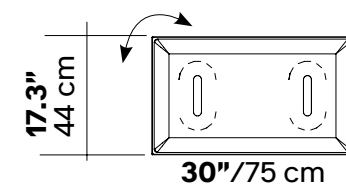

MITESCO PANELS

Call your representative for stock levels and availability

	Color	Part No	Part No	Part No
	White	40020027	40020018	40020007
	Silver	40020028	40020019	40020008
	Gray			
	Charcoal	40020046	40020040	40020039
	Gray			
	Beige	40020029**	40020020	40020009
	Dove	40020045**	40020043**	40020038
	Gray			
	Sun	40020030**	40020021**	40020010
	Yellow			
	Carrot	40020031**	40020022**	40020011
	Orange			
	Red	40020032**	40020023	40020012
	Olive	40020044**	40020042**	40020041
	Green			

	Color	Part No	Part No	Part No
	Apple	40020033**	40020024**	40020013
	Green			
	Blue	40020034**	40020025**	40020014
	Black	40020035**	40020026**	40020015
		Special Order Color	Special Order Color	Special Order Color
		MOQ: 70	MOQ: 60	MOQ: 50

** Extended lead time
Extended lead time colors require: up to 10–12 weeks
For larger swatches & full color options, please refer to pages 32–34.

Panels available in special order colors. Special order colors require:
– MOQ varies from size to size
– Lead time up to 14–16 weeks
– +10% Custom service fee