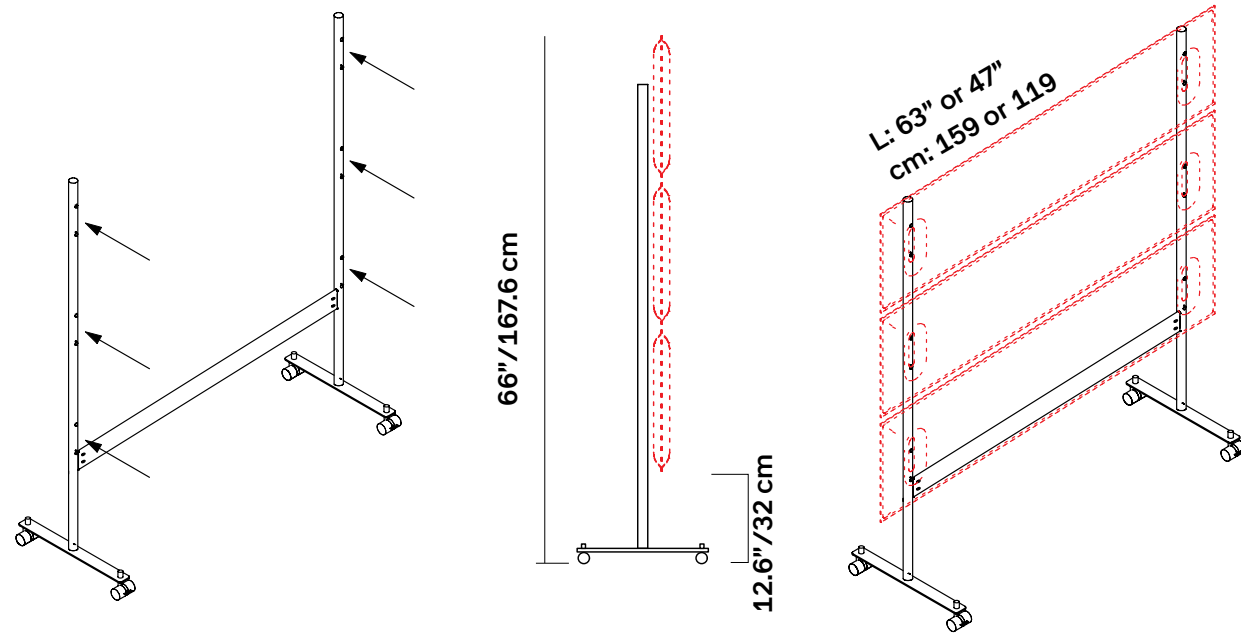

DOUBLE-SIDED FRAME (FREESTANDING)

For 6 MITESCO panels

includes: poles, beam and bases

Panel Size	63"/159cm Wide	47"/119cm Wide
Part No	40021044	40021043
QTY	01 Frame	01 Frame
Finish	Silver Gray	Silver Gray

Please specify panel connection brackets and caps separately on page 147.

MITESCO DIVIDER SCREENS

SINGLE-SIDED FRAME (CASTERS)

For 3 MITESCO panels

Includes: poles, beam and casters

Panel Size	63"/159cm Wide	47"/119cm Wide
Part No	40021046	40021045
QTY	01 Frame	01 Frame
Finish	Silver Gray	Silver Gray

DOUBLE-SIDED FRAME (CASTERS)

For 6 MITESCO panels

includes: poles, beam and casters

Panel Size	63"/159cm Wide	47"/119cm Wide
Part No	40021048	40021047
QTY	01 Frame	01 Frame
Finish	Silver Gray	Silver Gray

Please specify panel connection brackets and caps separately on page 147.

MITESCO DIVIDER SCREENS

SINGLE-SIDED FRAME (FLOOR FIXED)

For 3 MITESCO panels

Includes: poles, beam and bases

Panel Size	63"/159cm Wide	47"/119cm Wide
Part No	40021041	40021039
QTY	01 Frame	01 Frame
Finish	Silver Gray	Silver Gray