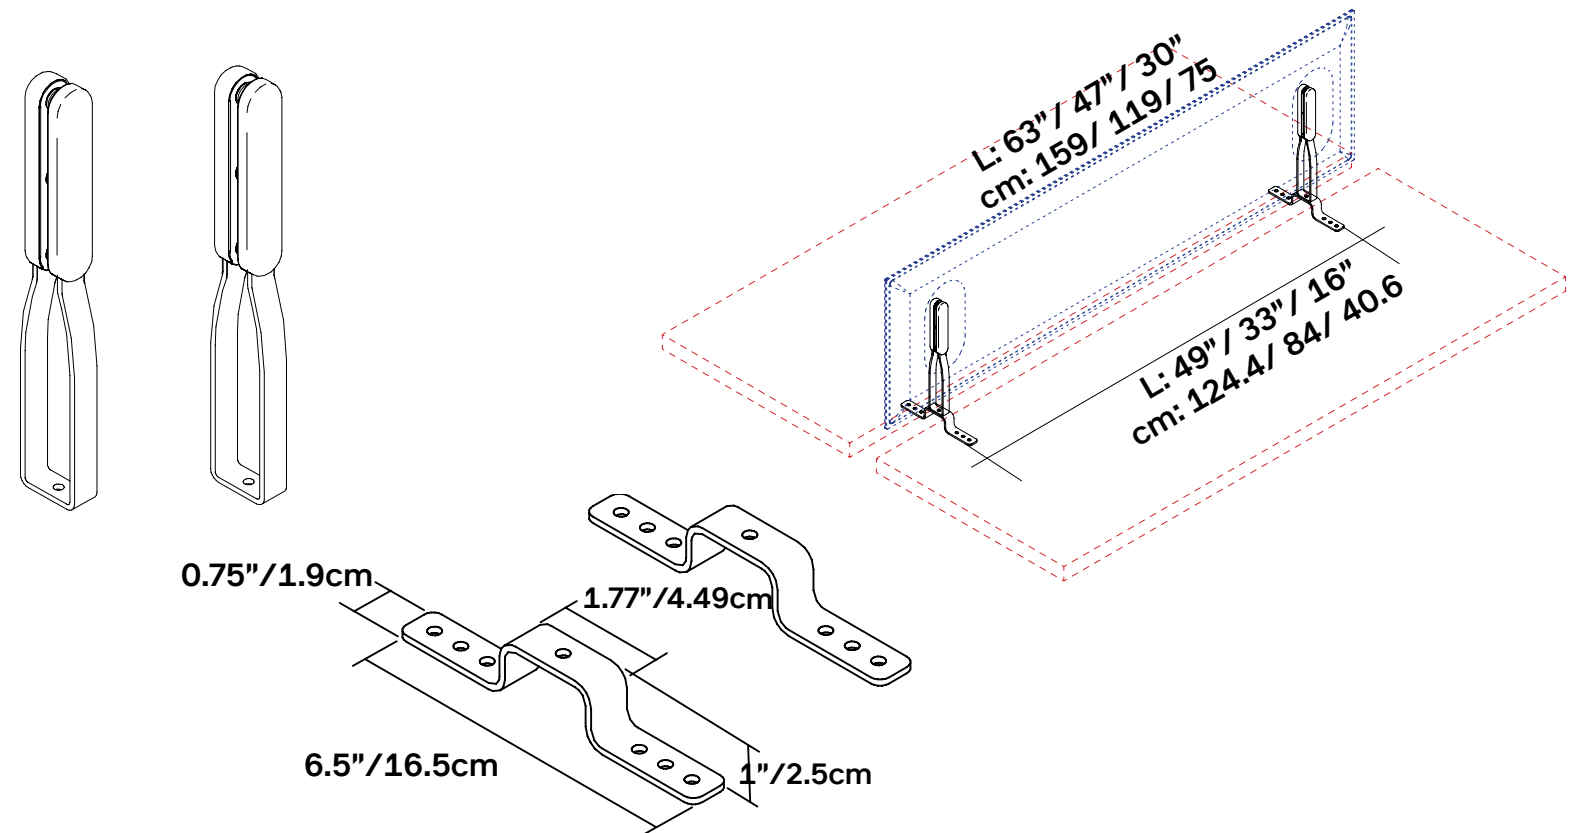

Connection brackets to be used for all MITESCO panels. *Not needed for MITESCO desk options.

MITESCO DESK

DESK TOP BRACKET STEM - PAIR

Includes: Panel connections & front caps in gray high-tech polymer.

Panel Size	Fits all three sizes	Fits all three sizes
Part No	40021016	40021139
QTY	01 Set	01 Set
Finish	Silver Gray	Matte White

MITESCO connection caps not required.
Please specify MITESCO panel separately

DESK TOP BRIDGE BRACKET - PAIR

Includes: Panel connections & front caps in gray high-tech polymer.

Panel Size	Fits all three sizes	Fits all three sizes
Part No	40021141	40021147
QTY	01 Set	01 Set
Finish	Silver Gray	Matte White