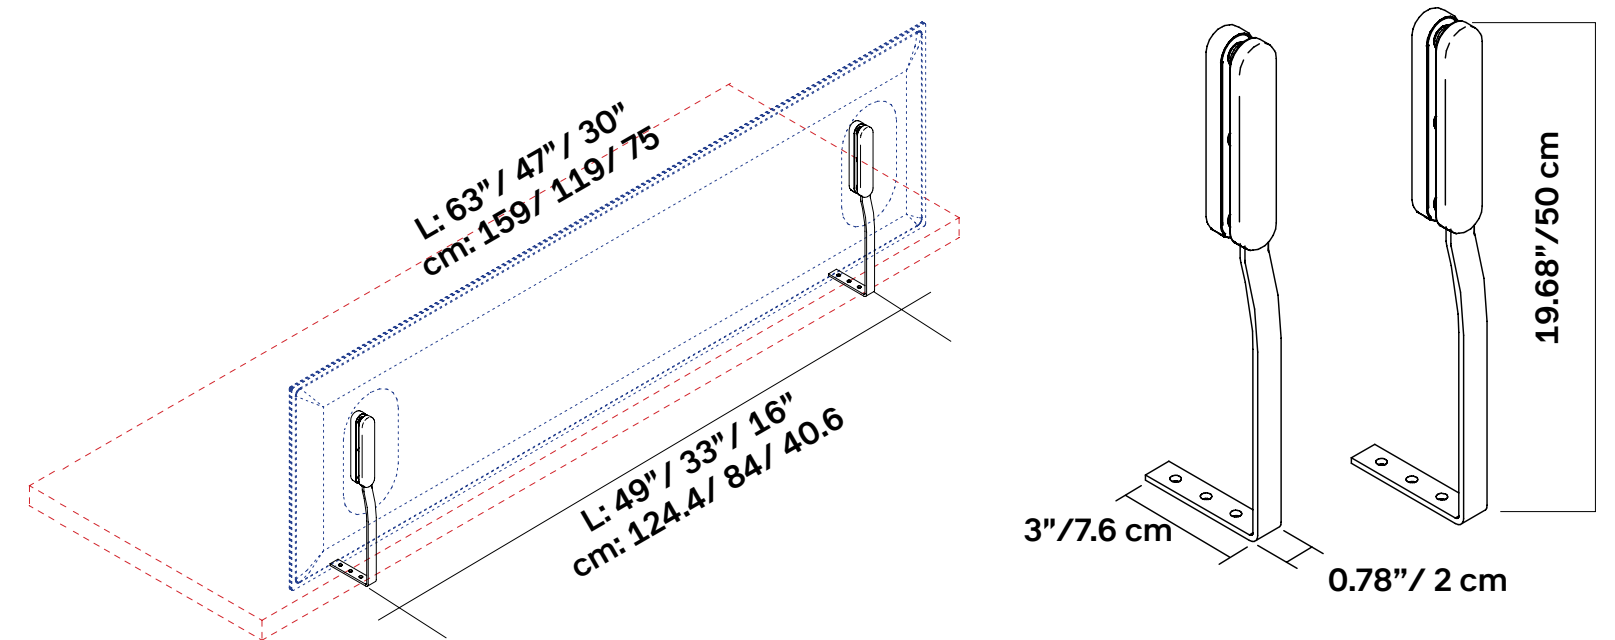

Price List 2024 V1.0

MITESCO DESK

DESK TOP CLAMP BRACKETS - PAIR

Includes: Panel connections & front caps in gray high-tech polymer.

Panel Size	Fits all three sizes	Fits all three sizes
Part No	40021037	40021146
QTY	01 Set	01 Set
Finish	Silver Gray	Matte White

NOTE: MITESCO connection caps not required.
Please specify MITESCO panel separately

DESK TOP L-BRACKET - PAIR

Includes: Panel connections & front caps in gray high-tech polymer.

Panel Size	Fits all three sizes	Fits all three sizes
Part No	40021015	40021142
QTY	01 Set	01 Set
Finish	Silver Gray	Matte White