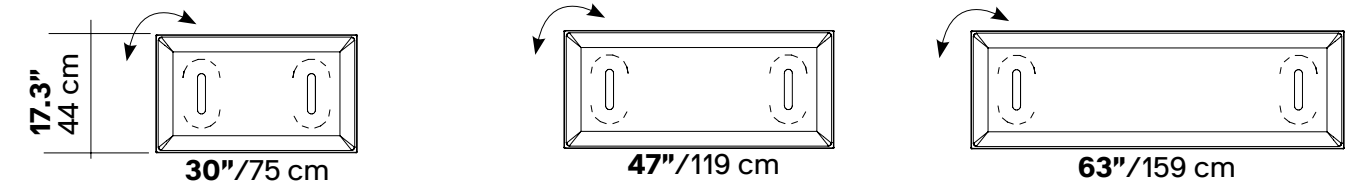

MITESCO PANELS

Call your representative for stock levels and availability

	Color	Part No	Part No	Part No
	White	40020027	40020018	40020007
	Silver	40020028	40020019	40020008
	Gray			
	Charcoal	40020046	40020040	40020039
	Gray			
	Beige	40020029**	40020020	40020009
	Dove	40020045**	40020043**	40020038
	Gray			
	Sun	40020030**	40020021**	40020010
	Yellow			
	Carrot	40020031**	40020022**	40020011
	Orange			
	Red	40020032**	40020023	40020012
	Olive	40020044**	40020042**	40020041
	Green			

	Color	Part No	Part No	Part No
	Apple	40020033**	40020024**	40020013
	Green			
	Blue	40020034**	40020025**	40020014
	Black	40020035**	40020026**	40020015
		Special Order Color	Special Order Color	Special Order Color
		MOQ: 70	MOQ: 60	MOQ: 50

** Extended lead time
Extended lead time colors require: up to 10–12 weeks
For larger swatches & full color options, please refer to pages 32–34.

Panels available in special order colors. Special order colors require:
– MOQ varies from size to size
– Lead time up to 14–16 weeks
– +10% Custom service fee