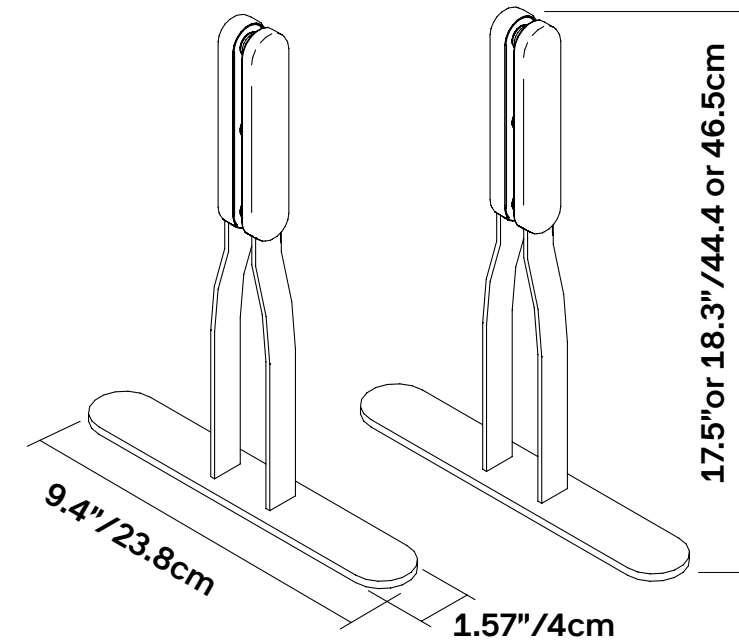

NOTE: MITESCO connection caps not required.
Please specify MITESCO panel separately

Price List 2024 V1.0