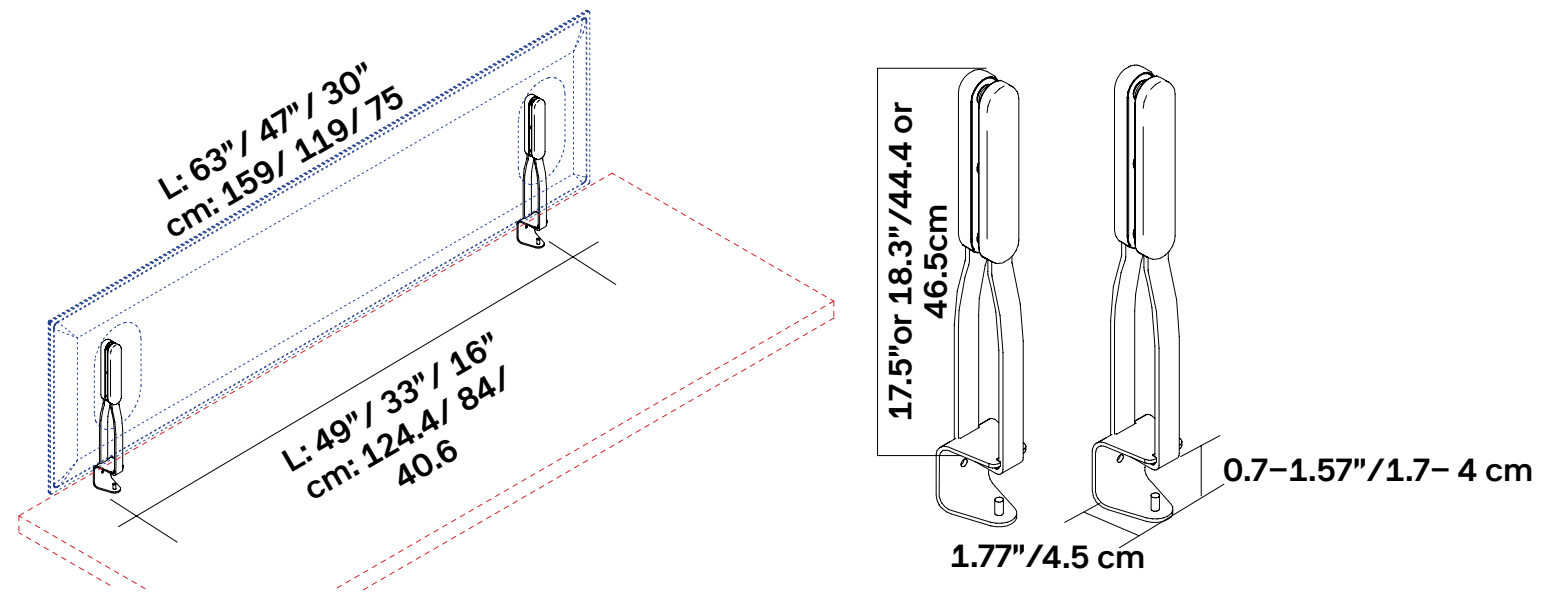

Panel Size	Fits all three sizes	Fits all three sizes
Part No	40021145	40021143
QTY	01 Set	01 Set
Finish	Silver Gray	Matte White

NOTE: MITESCO connection caps not required.
Please specify MITESCO panel separately

Price List 2024 V1.0

MITESCO DESK

DESK TOP CLAMP BRACKETS - PAIR

Includes: Panel connections & front caps in gray high-tech polymer.

Panel Size	Fits all three sizes	Fits all three sizes
Part No	40021037	40021146
QTY	01 Set	01 Set
Finish	Silver Gray	Matte White