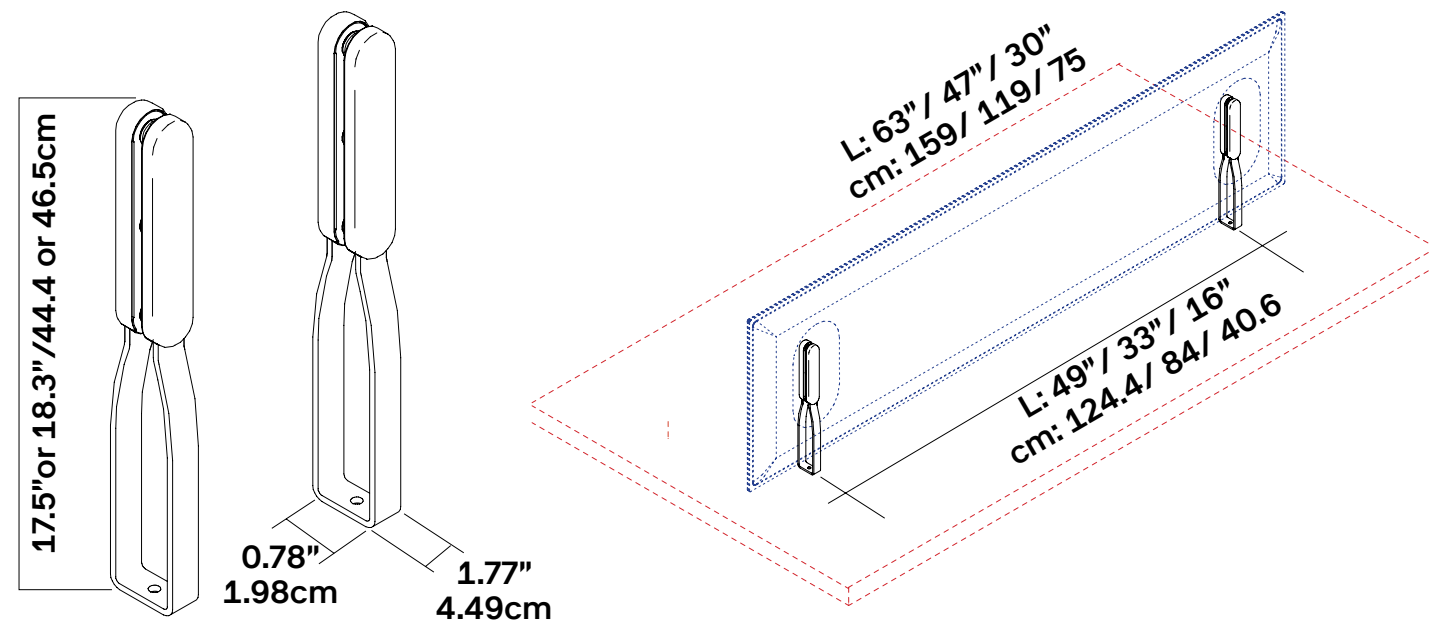

Connection brackets to be used for all MITESCO panels. *Not needed for MITESCO desk options.

MITESCO DESK

DESK TOP BRACKET STEM - PAIR

Includes: Panel connections & front caps in gray high-tech polymer.

Panel Size	Fits all three sizes	Fits all three sizes
Part No	40021016	40021139
QTY	01 Set	01 Set
Finish	Silver Gray	Matte White