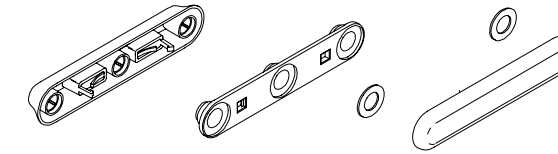

PANEL CONNECTION BRACKETS AND CAPS

Call your representative for stock levels and availability

	Color	Part No
	White	40021151
	Silver	40047033
	Gray	
	Charcoal	40047027
	Beige	40047021
	Dove Gray	40047028
	Sun Yellow	40047034
	Carrot Orange	40047031
	Red	40047032
	Olive Green	40021107