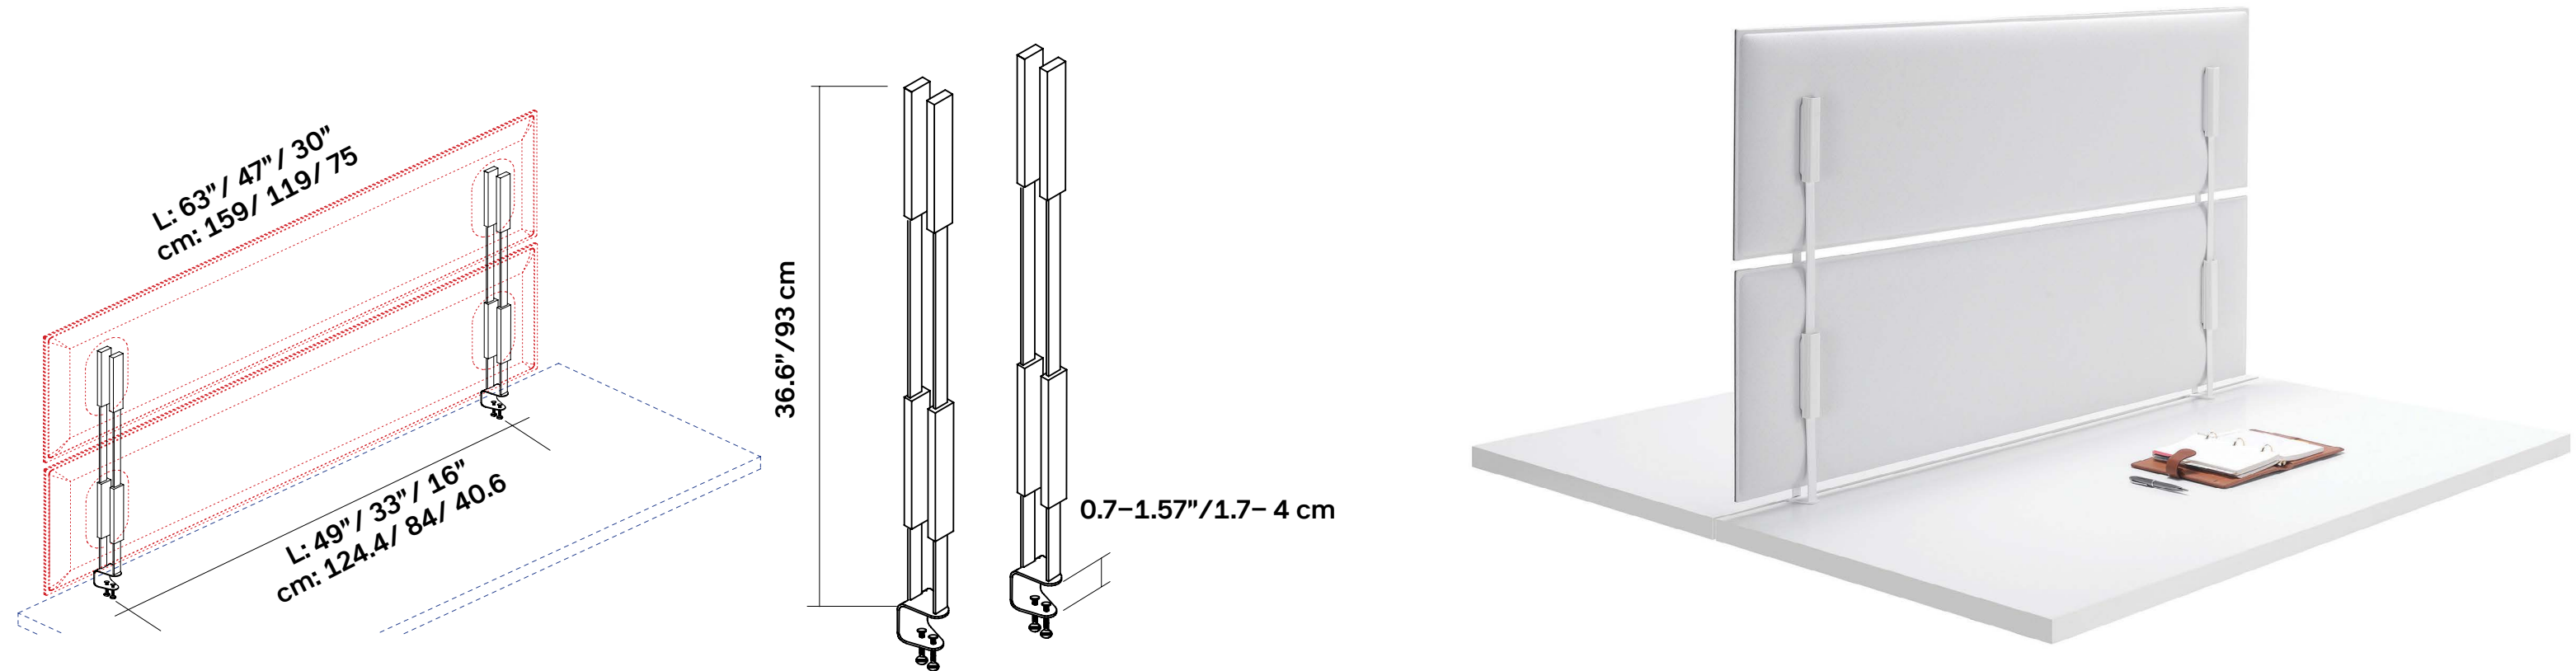

NOTE: MITESCO connection caps not required.
Please specify MITESCO panel separately

DESK TOP L-BRACKET - PAIR

Includes: Panel connections & front caps in gray high-tech polymer.

Panel Size	Fits all three sizes	Fits all three sizes
Part No	40021015	40021142
QTY	01 Set	01 Set
Finish	Silver Gray	Matte White

NOTE: MITESCO connection caps not required.
Please specify MITESCO panel separately

MITESCO DESK

DESK TOP DUAL CLAMP BRACKETS - PAIR

Includes: Panel connections & front caps in gray high-tech polymer.

Panel Size	Fits all three sizes	Fits all three sizes
Part No	40021056	40021087
QTY	01 Set	01 Set
Finish	Silver Gray	Matte White