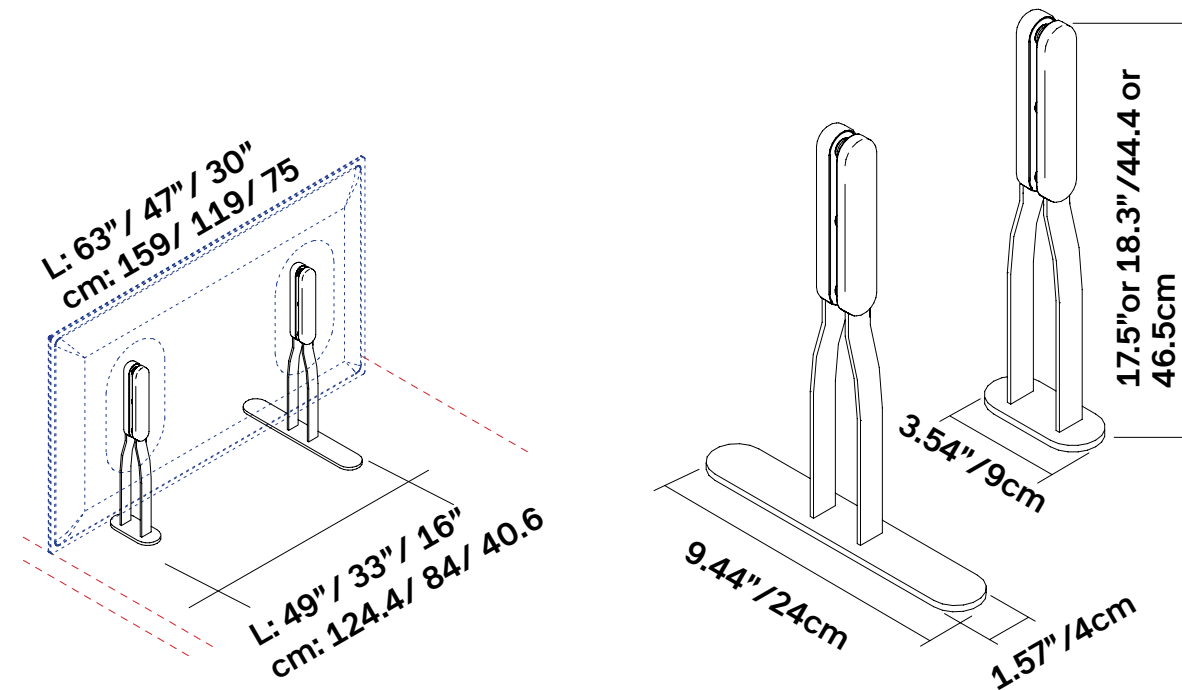

Connection brackets to be used for all MITESCO panels. *Not needed for MITESCO desk options.

MITESCO DESK

DESK TOP BRACKET STEM - PAIR

Includes: Panel connections & front caps in gray high-tech polymer.

Panel Size	Fits all three sizes	Fits all three sizes
Part No	40021016	40021139
QTY	01 Set	01 Set
Finish	Silver Gray	Matte White

MITESCO connection caps not required.
Please specify MITESCO panel separately

DESK TOP BRIDGE BRACKET - PAIR

Includes: Panel connections & front caps in gray high-tech polymer.

Panel Size	Fits all three sizes	Fits all three sizes
Part No	40021141	40021147
QTY	01 Set	01 Set
Finish	Silver Gray	Matte White

Use with Desk Top Bracket Stem
Please specify MITESCO panel separately

MITESCO DESK

FREESTANDING DESK TOP DIVIDER - SHORT/LONG PAIR

Includes: Panel connections & front caps in gray high-tech polymer.

Panel Size	Fits all three sizes
Part No	40021018
QTY	01 Set
Finish	Silver Gray