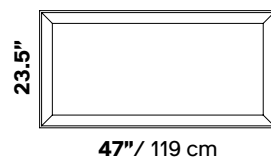

# MINIMAL PANELS

Call your representative for stock levels and availability

	Color	Part No	Part No	Part No	Part No
	White	40025140	40025649	40025002	
	Silver	40025141	40025650	40025001	40025661
	Gray				
	Charcoal	40025142	40025651	40025003	40025723
	Gray				
	Slate	40025296	40025659	40025295	40025663
	Blue				
	Beige	40025207**	40025652**	40020055**	
	Dove	40025208**	40025653**	40025004**	
	Gray				
	Sun	40025209**	40025654**	40020056**	
	Yellow				
	Carrot	40025211**	40025655**	40025006**	
	Orange				
	Red	40025210**	40025656**	40020057**	