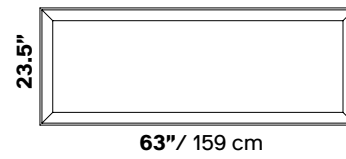

MINIMAL PANELS

Call your representative for stock levels and availability

	Color	Part No	Part No	Part No	Part No
	Rustic Brick	40025288**	40025658**	40025287**	
	Olive Green	40025213**	40025657**	40020058**	
	Dark Teal	40025304**	40025660**	40025303**	
	Blue			40025005**	
	Cool White		40025679**	40025664**	
		Special Order Color MOQ: 70	Special Order Color MOQ: 50	Special Order Color MOQ: 50	Special Order Color MOQ: 30

** Extended lead time

Extended lead time colors require: up to 10–12 weeks

Quick Ship items only show item number without additional notation

For larger swatches & full color options, please refer to pages 32–34.

Panels available in special order colors. Special order colors require:

– MOQ varies from size to size

– Lead time up to 14–16 weeks

– +10% Custom service fee