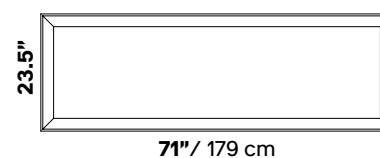

# MINIMAL PANELS

Call your representative for stock levels and availability

	Color	Part No	Part No	Part No	Part No
	White	40025140	40025649	40025002	
	Silver	40025141	40025650	40025001	40025661
	Gray				
	Charcoal	40025142	40025651	40025003	40025723
	Gray				
	Slate	40025296	40025659	40025295	40025663
	Blue				
	Beige	40025207**	40025652**	40020055**	
	Dove	40025208**	40025653**	40025004**	
	Gray				
	Sun	40025209**	40025654**	40020056**	
	Yellow				
	Carrot	40025211**	40025655**	40025006**	
	Orange				
	Red	40025210**	40025656**	40020057**	