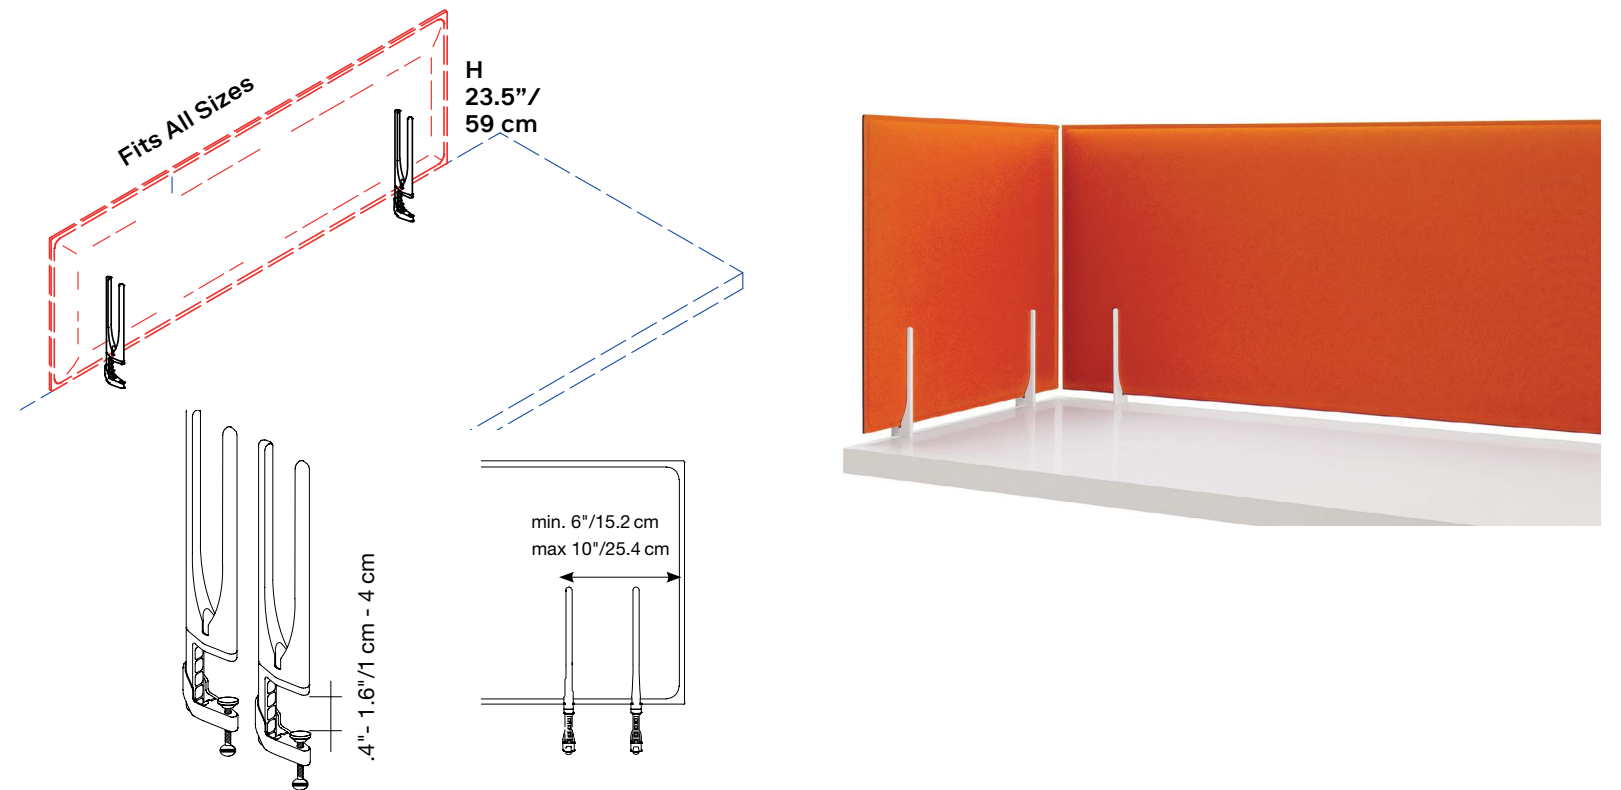

# MINIMAL

The MINIMAL system enables the subdivision of work surfaces using Snowsound technology panels by simply placing them inside the brackets. The MINIMAL brackets, made of cast metal, are characterized by their small size and essential design. The system is available in both clamp version or for direct fixing to the desktop.

## DIRECT MOUNT BRACKETS - PAIR

Mount bracket connections are fixed to the desktop with screws and the panel is inserted inside the brackets (screws not included).

Panel Size	Fits all sizes	Fits all sizes	Fits all sizes
Part No	40038001	40038005	40038007
QTY	01 Pair	01 Pair	01 Pair
Finish	Silver Gray	Matte White	Matte Black

## CLAMP BRACKETS - PAIR

Bracket connections are clamped to the desk and the panel is inserted inside the brackets.

Panel Size	Fits all sizes	Fits all sizes	Fits all sizes
Part No	40038008	40038009	40038010
QTY	01 Pair	01 Pair	01 Pair
Finish	Silver Gray	Matte White	Matte Black