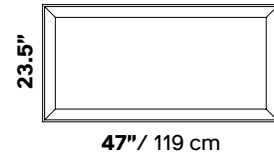

MINIMAL PANELS

Call your representative for stock levels and availability

	Color	Part No	Part No	Part No	Part No
	Rustic Brick	40025288**	40025658**	40025287**	
	Olive Green	40025213**	40025657**	40020058**	
	Dark Teal	40025304**	40025660**	40025303**	
	Blue			40025005**	
	Cool White		40025679**	40025664**	
		Special Order Color MOQ: 70	Special Order Color MOQ: 50	Special Order Color MOQ: 50	Special Order Color MOQ: 30

** Extended lead time

Extended lead time colors require: up to 10–12 weeks

Quick Ship items only show item number without additional notation

For larger swatches & full color options, please refer to pages 32–34.

Panels available in special order colors. Special order colors require:

– MOQ varies from size to size

– Lead time up to 14–16 weeks

– +10% Custom service fee