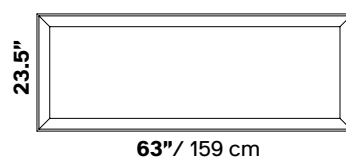

# MINIMAL PANELS

Call your representative for stock levels and availability

	Color	Part No	Part No	Part No	Part No
	White	40025140	40025649	40025002	
	Silver	40025141	40025650	40025001	40025661
	Gray				
	Charcoal	40025142	40025651	40025003	40025723
	Gray				
	Slate	40025296	40025659	40025295	40025663
	Blue				
	Beige	40025207**	40025652**	40020055**	
	Dove	40025208**	40025653**	40025004**	
	Gray				
	Sun	40025209**	40025654**	40020056**	
	Yellow				
	Carrot	40025211**	40025655**	40025006**	
	Orange				
	Red	40025210**	40025656**	40020057**	