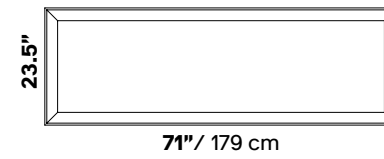

MINIMAL PANELS

Call your representative for stock levels and availability

	Color	Part No	Part No	Part No	Part No
	Rustic Brick	40025288**	40025658**	40025287**	
	Olive Green	40025213**	40025657**	40020058**	
	Dark Teal	40025304**	40025660**	40025303**	
	Blue			40025005**	
	Cool White		40025679**	40025664**	
		Special Order Color MOQ: 70	Special Order Color MOQ: 50	Special Order Color MOQ: 50	Special Order Color MOQ: 30

** Extended lead time

Extended lead time colors require: up to 10–12 weeks

Quick Ship items only show item number without additional notation

For larger swatches & full color options, please refer to pages 32–34.

Panels available in special order colors. Special order colors require:

– MOQ varies from size to size

– Lead time up to 14–16 weeks

– +10% Custom service fee