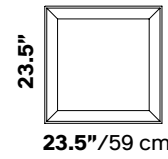

MINIMAL PANELS

Call your representative for stock levels and availability

	Color	Part No	Part No	Part No	Part No
	Rustic Brick	40025288**	40025658**	40025287**	
	Olive Green	40025213**	40025657**	40020058**	
	Dark Teal	40025304**	40025660**	40025303**	
	Blue			40025005**	
	Cool White		40025679**	40025664**	
		Special Order Color MOQ: 70	Special Order Color MOQ: 50	Special Order Color MOQ: 50	Special Order Color MOQ: 30

** Extended lead time

Extended lead time colors require: up to 10–12 weeks

Quick Ship items only show item number without additional notation

For larger swatches & full color options, please refer to pages 32–34.

Panels available in special order colors. Special order colors require:

– MOQ varies from size to size

– Lead time up to 14–16 weeks

– +10% Custom service fee