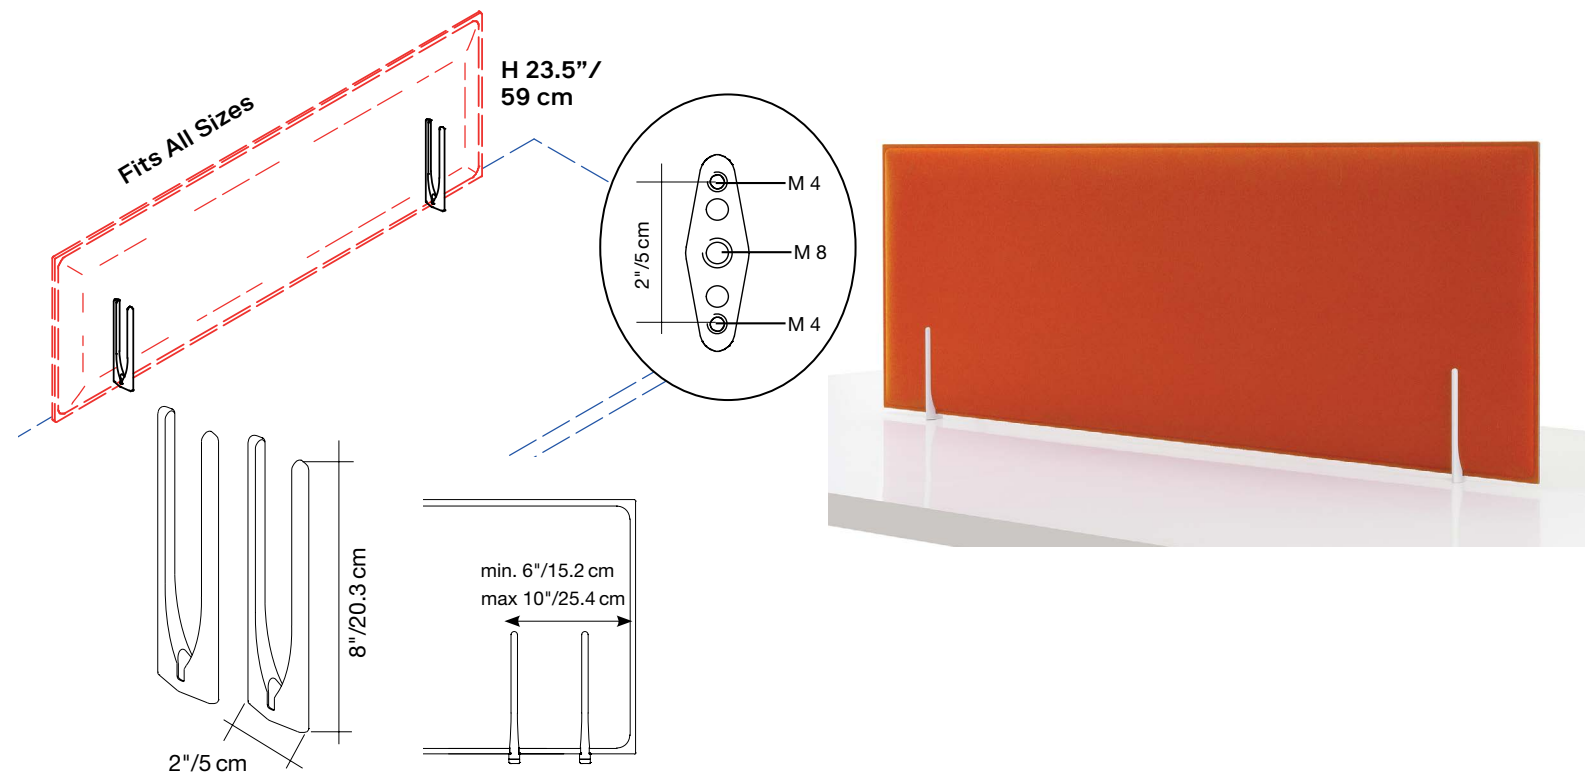

## DIRECT MOUNT BRACKETS - PAIR

Mount bracket connections are fixed to the desktop with screws and the panel is inserted inside the brackets (screws not included).

Panel Size	Fits all sizes	Fits all sizes	Fits all sizes
Part No	40038001	40038005	40038007
QTY	01 Pair	01 Pair	01 Pair
Finish	Silver Gray	Matte White	Matte Black

## CLAMP BRACKETS - PAIR

Bracket connections are clamped to the desk and the panel is inserted inside the brackets.

Panel Size	Fits all sizes	Fits all sizes	Fits all sizes
Part No	40038008	40038009	40038010
QTY	01 Pair	01 Pair	01 Pair
Finish	Silver Gray	Matte White	Matte Black