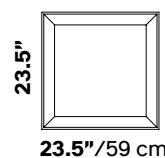

# MINIMAL PANELS

Call your representative for stock levels and availability

	Color	Part No	Part No	Part No	Part No
	White	40025140	40025649	40025002	
	Silver	40025141	40025650	40025001	40025661
	Gray				
	Charcoal	40025142	40025651	40025003	40025723
	Gray				
	Slate	40025296	40025659	40025295	40025663
	Blue				
	Beige	40025207**	40025652**	40020055**	
	Dove	40025208**	40025653**	40025004**	
	Gray				
	Sun	40025209**	40025654**	40020056**	
	Yellow				
	Carrot	40025211**	40025655**	40025006**	
	Orange				
	Red	40025210**	40025656**	40020057**	