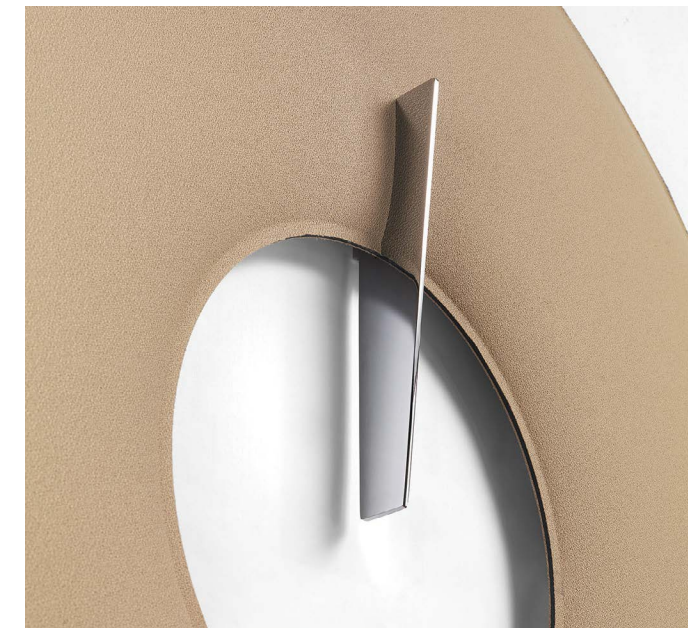

Chrome-plated Bracket

Panels available in special order colors. Special order colors require:

- MOQ varies from size to size
- Lead time up to 14–16 weeks
- +10% Custom service fee

Price List 2024 V1.0