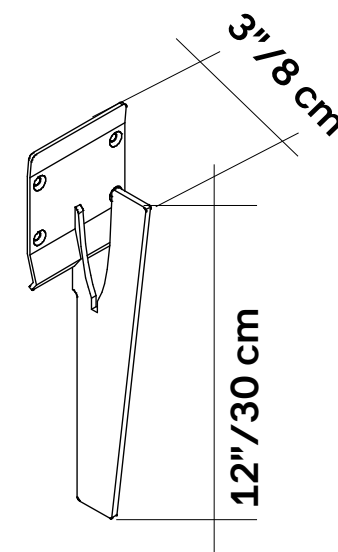

Chrome-plated Bracket

Panels available in special order colors. Special order colors require:
– MOQ varies from size to size
– Lead time up to 14–16 weeks
– +10% Custom service fee