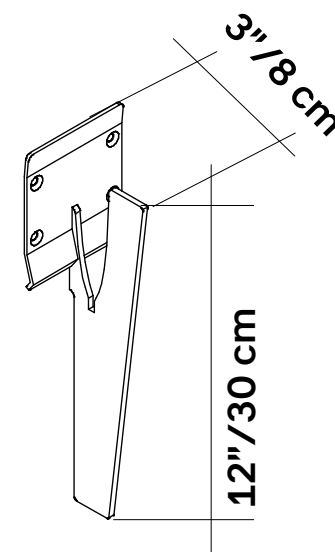

Gloss Black Bracket

Panels available in special order colors. Special order colors require:

- MOQ varies from size to size
- Lead time up to 14–16 weeks
- +10% Custom service fee

Price List 2024 V1.0