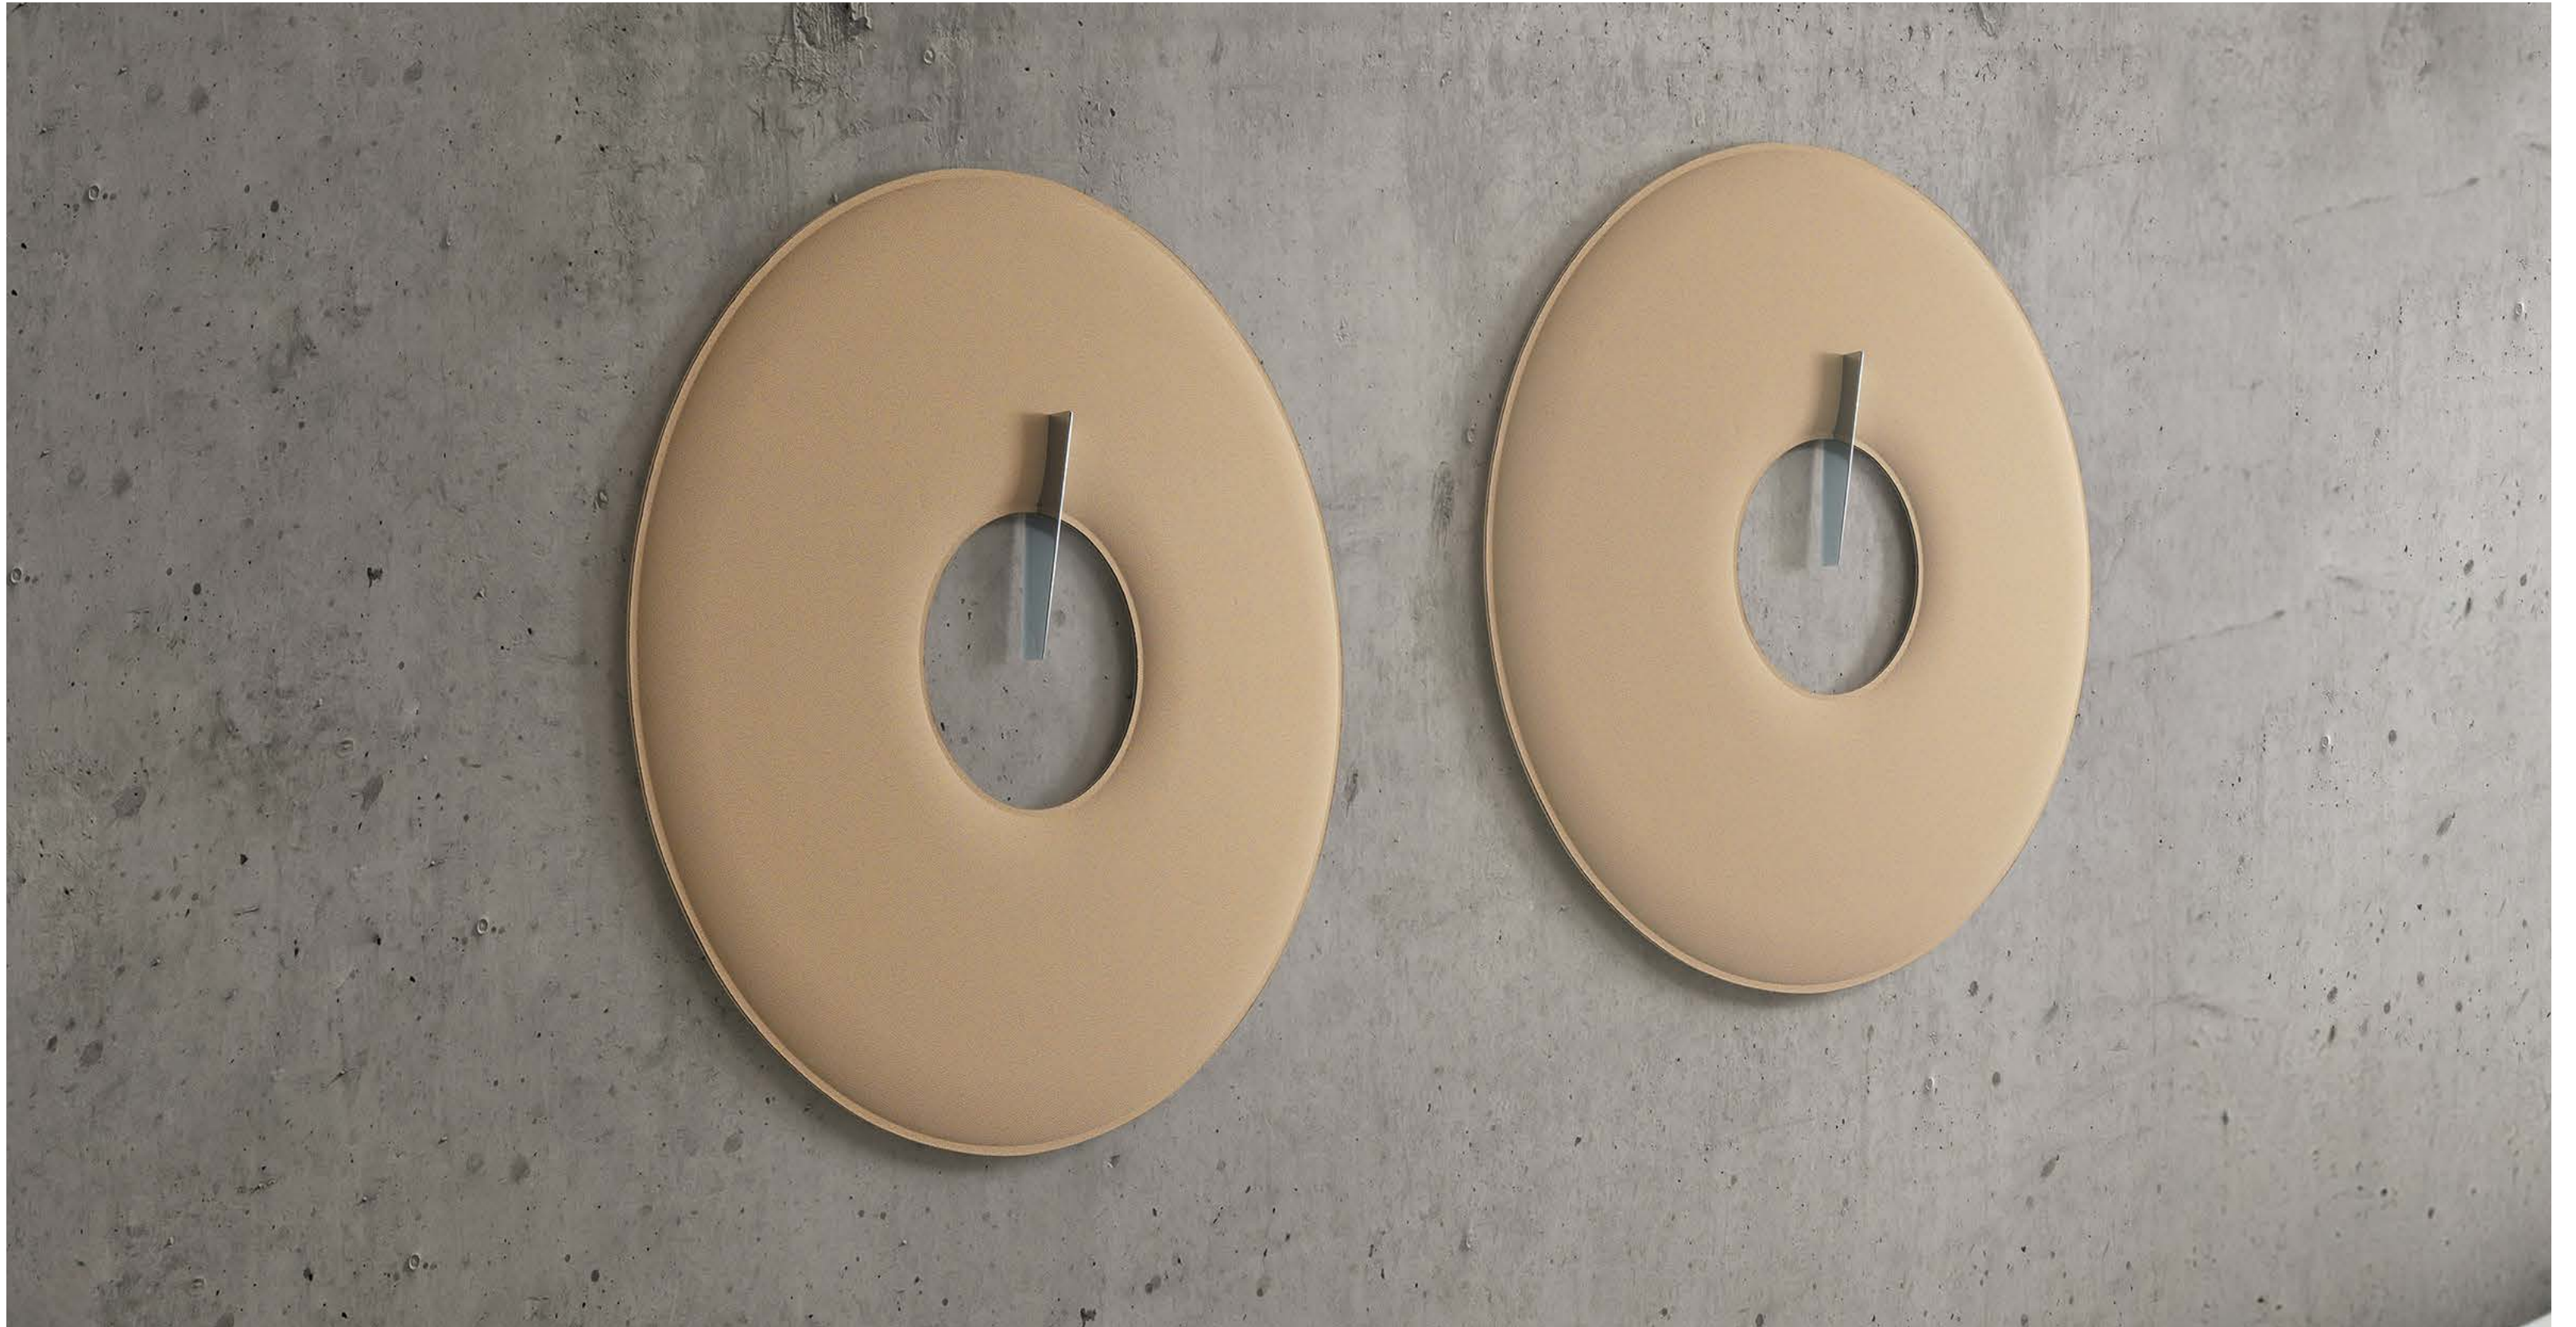

# GIOTTO/GIOTTO LUX

**GIOTTO WALL:** This panel features polyester internal padding with Snowsound® Technology variable density and is covered with Trevira CS® fabric. It comes complete with a wall mounting bracket available in chrome-plated steel or gloss black finish.

**GIOTTO LUX:** These sound-absorbing panels have a circular shape, with a central light fixture made of enameled metal housing a LED light source. The fixture is protected by a shade in frosted white polyethylene, ensuring uniform light distribution.

**GIOTTO CEILING:** This panel features polyester internal padding with Snowsound® Technology variable density and is covered with Trevira CS® fabric. It comes equipped with a steel frame and a "Kit" for ceiling suspension, which includes 3 ceiling plates with 2 holes each, 3 steel cables, and 3 cable fasteners for the frame.