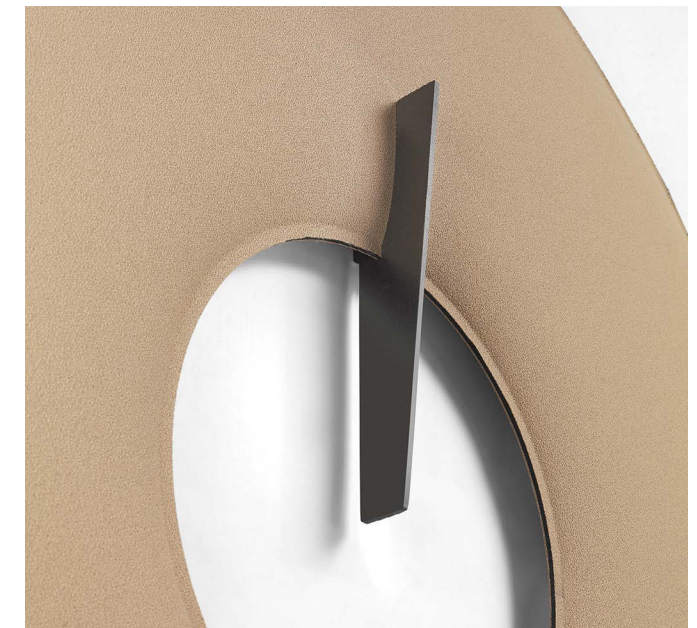

Gloss Black Bracket

Panels available in special order colors. Special order colors require:

- MOQ varies from size to size
- Lead time up to 14–16 weeks
- +10% Custom service fee

Price List 2024 V1.0