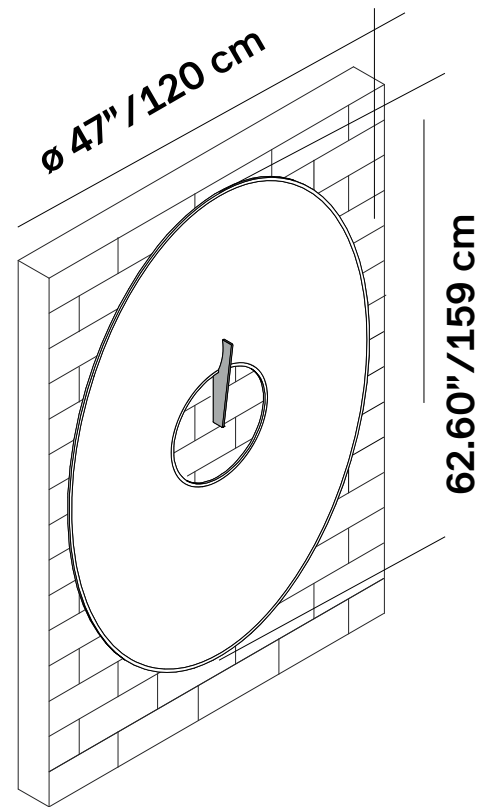

GIOTTO OVAL WALL/CHROME PLATED COMPLETE KIT

Call your representative for stock levels and availability

Color	Part No
	White 40025264** $2,235.00
	Silver 40025265** Gray $2,235.00
	Beige 40025266** $2,235.00
	Carrot 40025267** Orange $2,235.00

Special Order Color
MOQ: 18

** Extended lead time

Extended lead time colors require: up to 10–12 weeks

Quick Ship items only show item number without additional notation

For larger swatches & full color options, please refer to pages 32–34.

SNOWSOUND

Kit includes

01 Wall mount bracket

01 Giotto oval panel