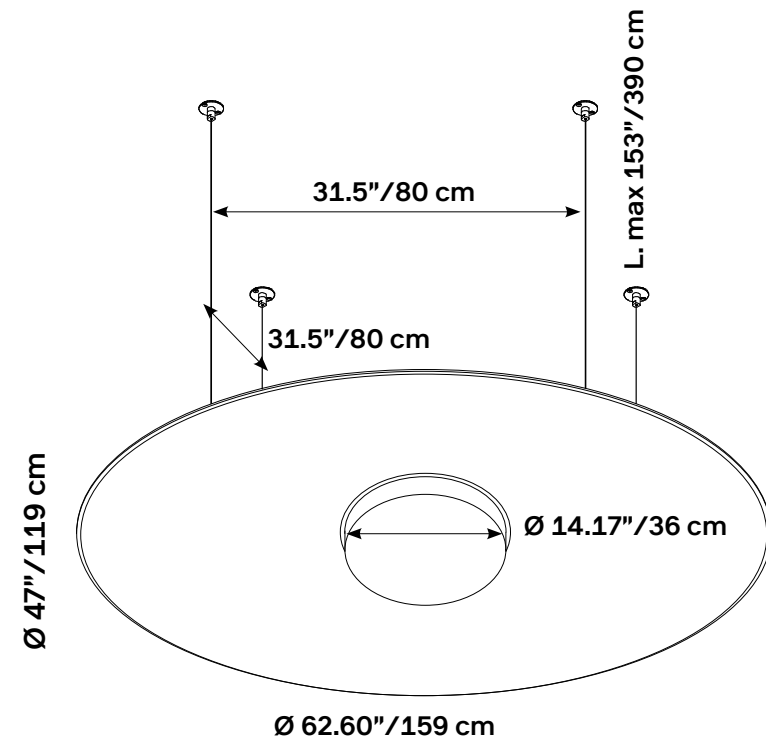

OVAL CEILING LUX COMPLETE KIT

Call your representative for stock levels and availability

Color	Part No
	White 40025280** $2,825.00
	Silver 40025281** Gray $2,825.00
	Beige 40025282** $2,825.00
	Carrot 40025283** Orange $2,825.00

Special Order Color
MOQ: 18

** Extended lead time

Extended lead time colors require: up to 10–12 weeks

Quick Ship items only show item number without additional notation

For larger swatches & full color options, please refer to pages 32–34.

SNOWSOUND

Kit includes	01 Oval panel with lighting system
Wattage/Lumens	25W/1200LM
CCT	3000K
Projected Lifetime	30,000 hours
Operating Temperature	20°C – 50°C