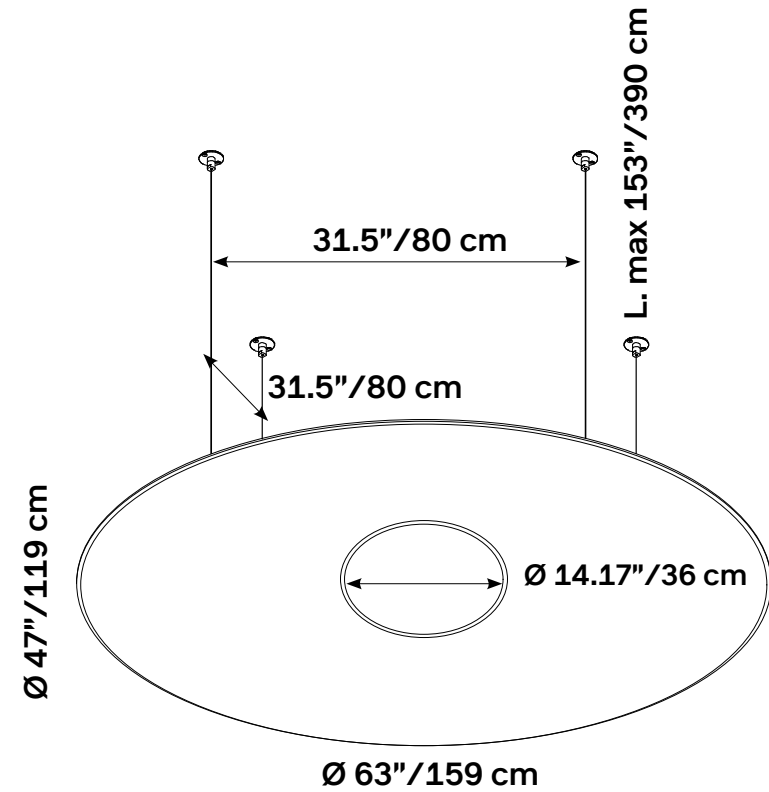

GIOTTO OVAL CEILING COMPLETE KIT

Call your representative for stock levels and availability

Color	Part No
	White 40025272** $2,525.00
	Silver 40025273** $2,525.00
	Gray 40025275** $2,525.00
	Beige 40025274** $2,525.00
	Carrot 40025274** $2,525.00

Special Order Color
MOQ: 18

** Extended lead time

Extended lead time colors require: up to 10–12 weeks

Quick Ship items only show item number without additional notation

For larger swatches & full color options, please refer to pages 32–34.

Kit includes	01 Steel frame
	04 Ceiling plates
	04 Cables
	04 Cable fasteners for frame
	01 Giotto oval panel
Weight	17.6 lbs