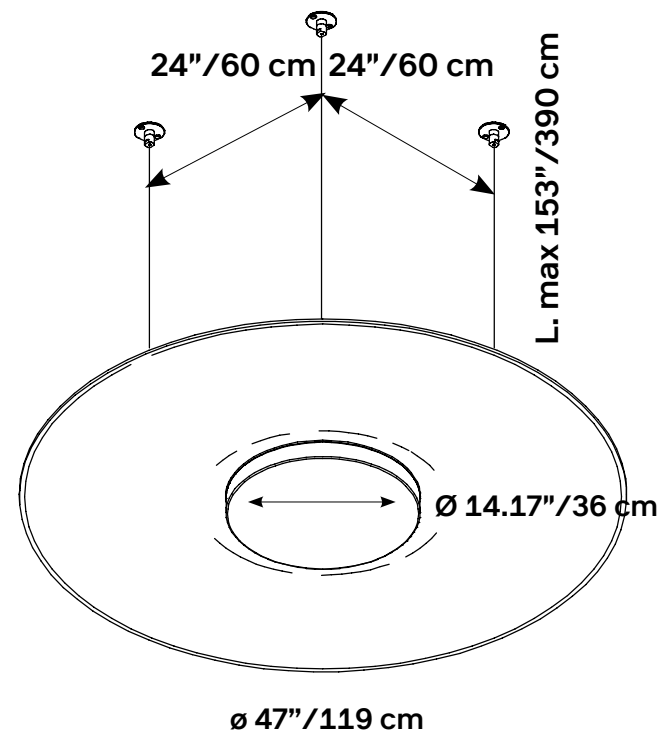

GIOTTO CEILING LUX COMPLETE KIT

Call your representative for stock levels and availability

Color	Part No
	White 40025276 $2,485.00
	Silver Gray 40025277 $2,485.00
	Beige 40025278 $2,485.00
	Carrot Orange 40025279** $2,485.00

Special Order Color
MOQ: 18

** Extended lead time

Extended lead time colors require: up to 10–12 weeks

Quick Ship items only show item number without additional notation

For larger swatches & full color options, please refer to pages 32–34.

SNOWSOUND

Kit includes	01 Giotto panel with lighting system
Wattage/Lumens	25W/1200LM
CCT	3000K
Projected Lifetime	30,000 hours
Operating Temperature	20°C – 50°C