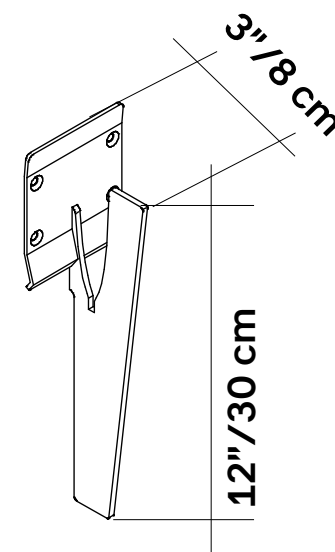

SNOWSOUND

Kit includes	01 Wall mount bracket
	01 Giotto Panel

Gloss Black Bracket

Panels available in special order colors. Special order colors require:

- MOQ varies from size to size
- Lead time up to 14–16 weeks
- +10% Custom service fee