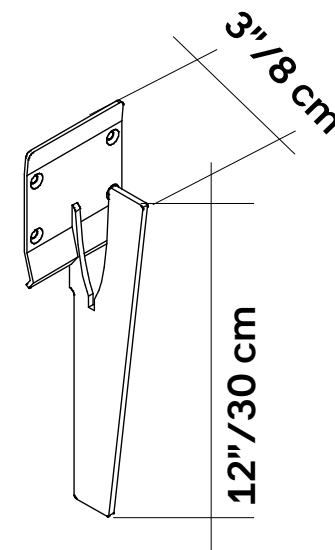

SNOWSOUND

Kit includes

01 Wall mount bracket

01 Giotto oval panel

Chrome-plated Bracket

Panels available in special order colors. Special order colors require:

- MOQ varies from size to size
- Lead time up to 14–16 weeks
- +10% Custom service fee