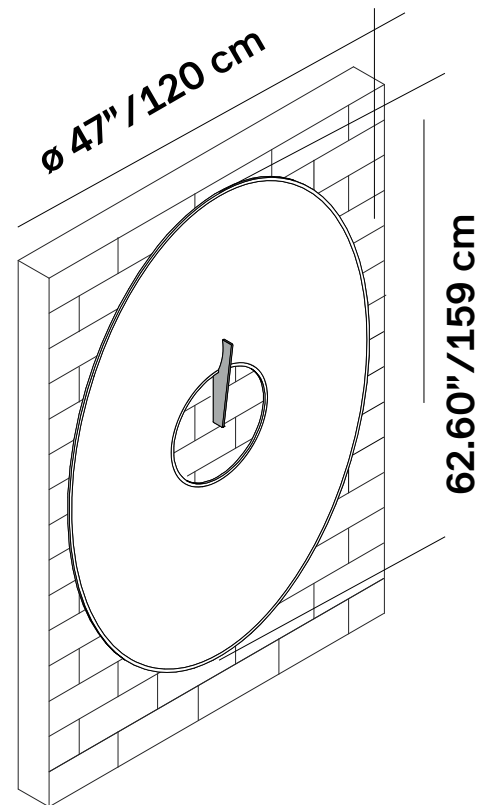

GIOTTO OVAL WALL/BLACK GLOSS COMPLETE KIT

Call your representative for stock levels and availability

Color	Part No
	White 40025268** $2,185.00
	Silver 40025269** Gray $2,185.00
	Beige 40025270** $2,185.00
	Carrot 40025271** Orange $2,185.00

Special Order Color
MOQ: 18

** Extended lead time

Extended lead time colors require: up to 10–12 weeks

Quick Ship items only show item number without additional notation

For larger swatches & full color options, please refer to pages 32–34.

SNOWSOUND

Kit includes

01 Wall mount bracket

01 Giotto oval panel