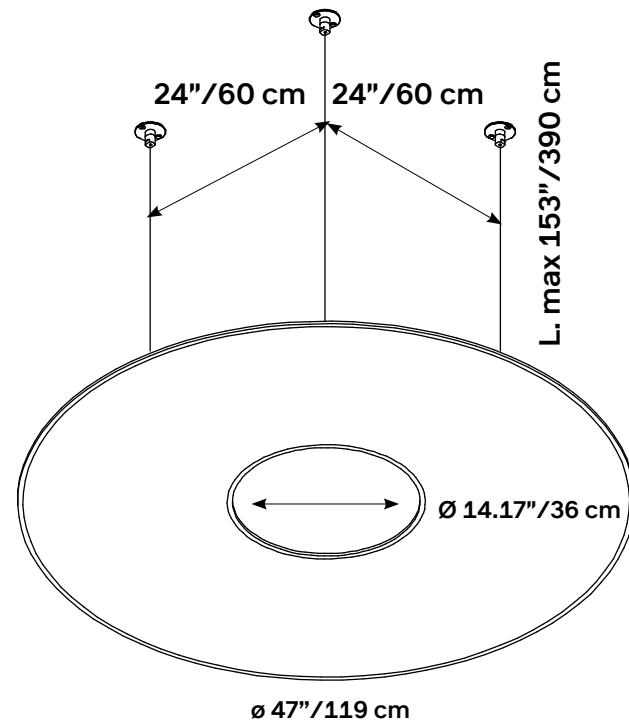

GIOTTO CEILING COMPLETE KIT

Call your representative for stock levels and availability

Kit includes	01 Steel frame
	03 Ceiling plates
	03 Cables
	03 Cable fasteners for frame
	01 Giotto panel
Weight	11.9 lbs

Color	Part No
White	40025194
	$2,185.00
Silver	40025195
Gray	$2,185.00
Beige	40025196
	$2,185.00
Carrot	40025197**
Orange	$2,185.00

Special Order Color
MOQ: 18

** Extended lead time
Extended lead time colors require: up to 10–12 weeks
Quick Ship items only show item number without additional notation
For larger swatches & full color options, please refer to pages 32–34.