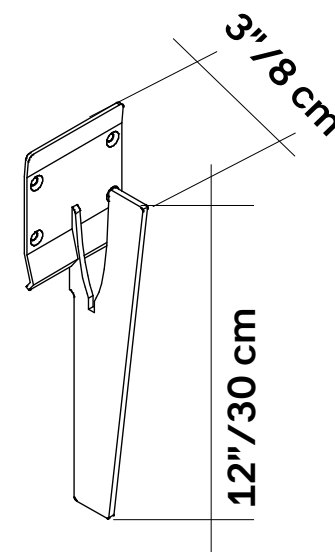

SNOWSOUND

Kit includes

01 Wall mount bracket

01 Giotto Panel

Chrome-plated Bracket

Panels available in special order colors. Special order colors require:

- MOQ varies from size to size
- Lead time up to 14–16 weeks
- +10% Custom service fee