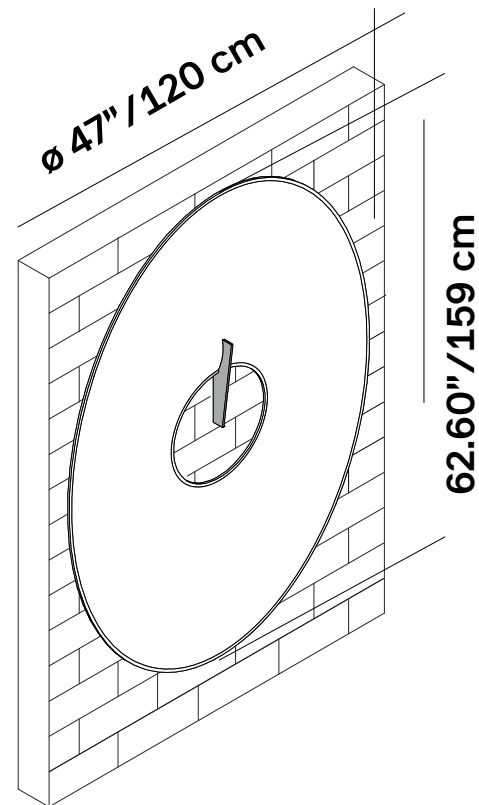

GIOTTO OVAL WALL/BLACK GLOSS COMPLETE KIT

Call your representative for stock levels and availability

Color	Part No
White	40025268**
Silver	40025269**
Gray	
Beige	40025270**
Carrot	40025271**
Orange	

Special Order Color
MOQ: 18

** Extended lead time

Extended lead time colors require: up to 10–12 weeks

Quick Ship items only show item number without additional notation

For larger swatches & full color options, please refer to pages 32–34.

SNOWSOUND

Kit includes

01 Wall mount bracket

01 Giotto oval panel