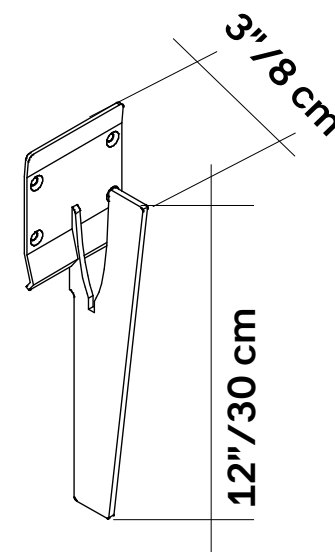

Gloss Black Bracket

Panels available in special order colors. Special order colors require:

- MOQ varies from size to size
- Lead time up to 14–16 weeks
- +10% Custom service fee

Spec Guide 2024 V1.0