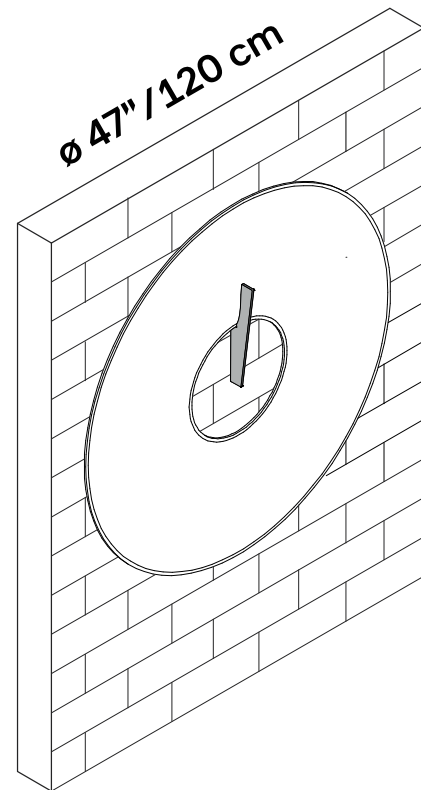

GIOTTO WALL/BLACK GLOSS COMPLETE KIT

Call your representative for stock levels and availability

Color	Part No
White	40025186
Silver Gray	40025187
Beige	40025188
Carrot Orange	40025189**

Special Order Color
MOQ: 18

** Extended lead time

Extended lead time colors require: up to 10–12 weeks

Quick Ship items only show item number without additional notation

For larger swatches & full color options, please refer to pages 32–34.

SNOWSOUND

Kit includes

01 Wall mount bracket

01 Giotto Panel