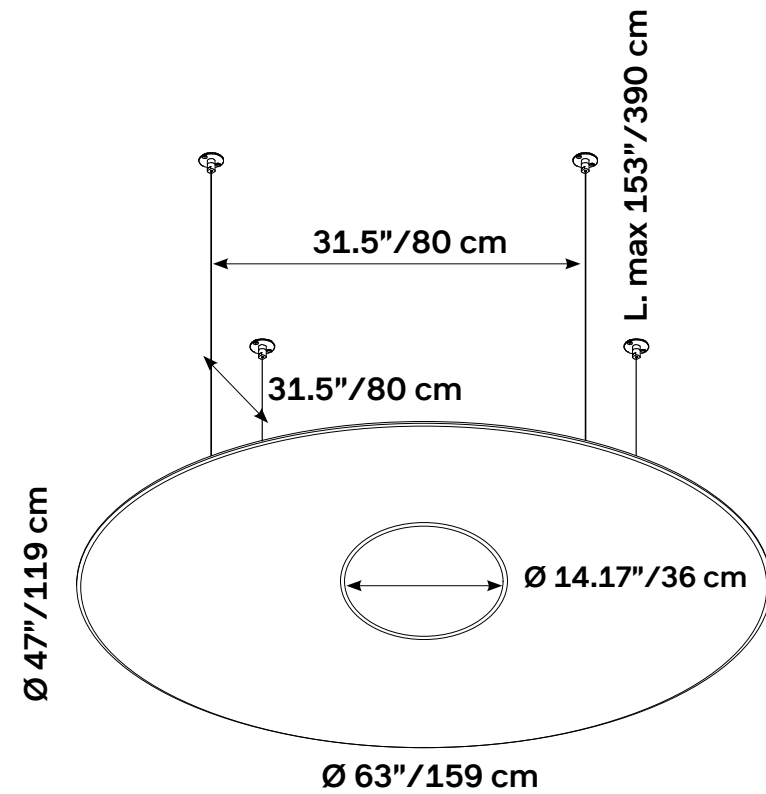

GIOTTO OVAL CEILING COMPLETE KIT

Call your representative for stock levels and availability

	Color	Part No
	White	40025272**
	Silver	40025273**
	Gray	
	Beige	40025275**
	Carrot Orange	40025274**

Special Order Color
MOQ: 18

** Extended lead time

Extended lead time colors require: up to 10–12 weeks

Quick Ship items only show item number without additional notation

For larger swatches & full color options, please refer to pages 32–34.

Kit includes	01 Steel frame
	04 Ceiling plates
	04 Cables
	04 Cable fasteners for frame
	01 Giotto oval panel
Weight	17.6 lbs