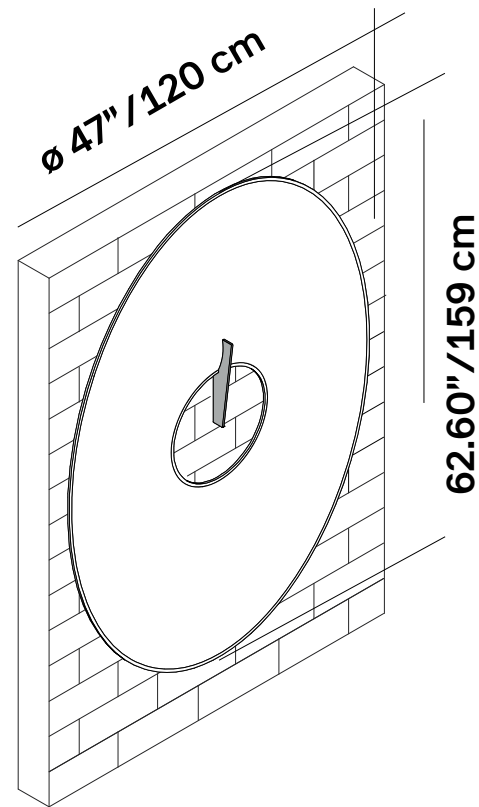

GIOTTO OVAL WALL/CHROME PLATED COMPLETE KIT

Call your representative for stock levels and availability

Color	Part No
White	40025264**
Silver	40025265**
Gray	
Beige	40025266**
Carrot	40025267**
Orange	

Special Order Color
MOQ: 18

** Extended lead time
Extended lead time colors require: up to 10–12 weeks
Quick Ship items only show item number without additional notation
For larger swatches & full color options, please refer to pages 32–34.

Kit includes	01 Wall mount bracket
	01 Giotto oval panel