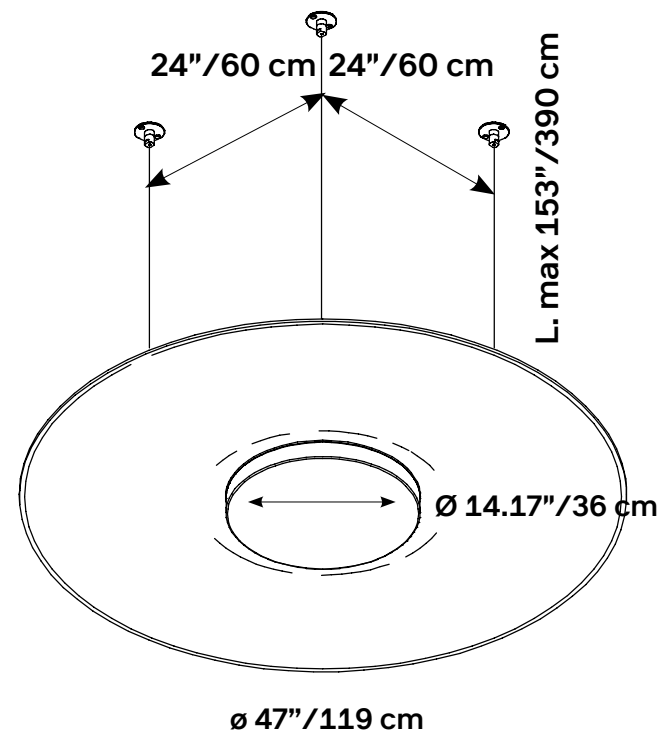

GIOTTO CEILING LUX COMPLETE KIT

Call your representative for stock levels and availability

Kit includes	01 Giotto panel with lighting system
Wattage/Lumens	25W/1200LM
CCT	3000K
Projected Lifetime	30,000 hours
Operating Temperature	20°C – 50°C

Color	Part No
White	40025276
Silver Gray	40025277
Beige	40025278
Carrot Orange	40025279**

Special Order Color
MOQ: 18

** Extended lead time

Extended lead time colors require: up to 10–12 weeks

Quick Ship items only show item number without additional notation

For larger swatches & full color options, please refer to pages 32–34.