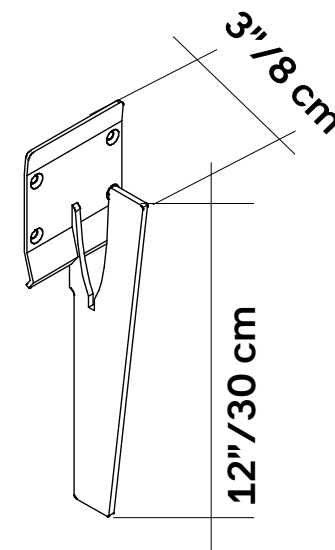

Chrome-plated Bracket

Panels available in special order colors. Special order colors require:
– MOQ varies from size to size
– Lead time up to 14–16 weeks
– +10% Custom service fee