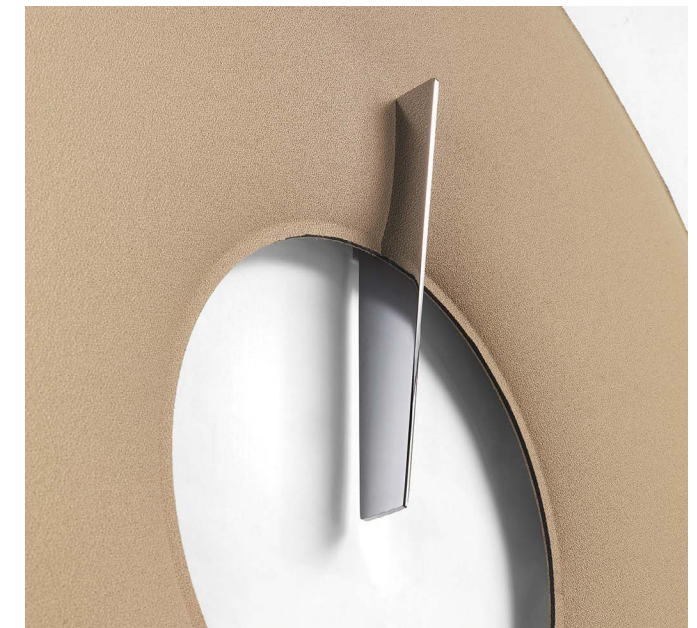

Chrome-plated Bracket

Panels available in special order colors. Special order colors require:
– MOQ varies from size to size
– Lead time up to 14–16 weeks
– +10% Custom service fee