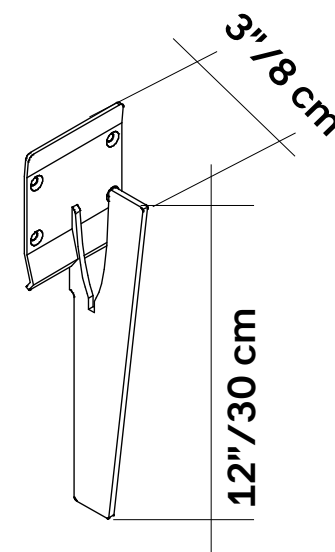

SNOWSOUND

Kit includes

01 Wall mount bracket

01 Giotto Panel

Gloss Black Bracket

Panels available in special order colors. Special order colors require:

- MOQ varies from size to size
- Lead time up to 14–16 weeks
- +10% Custom service fee