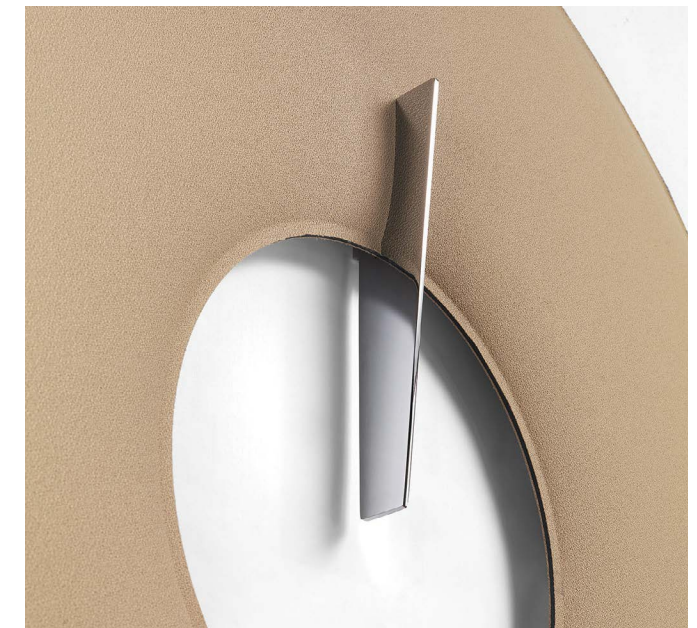

Chrome-plated Bracket

Panels available in special order colors. Special order colors require:

- MOQ varies from size to size
- Lead time up to 14–16 weeks
- +10% Custom service fee

Spec Guide 2024 V1.0