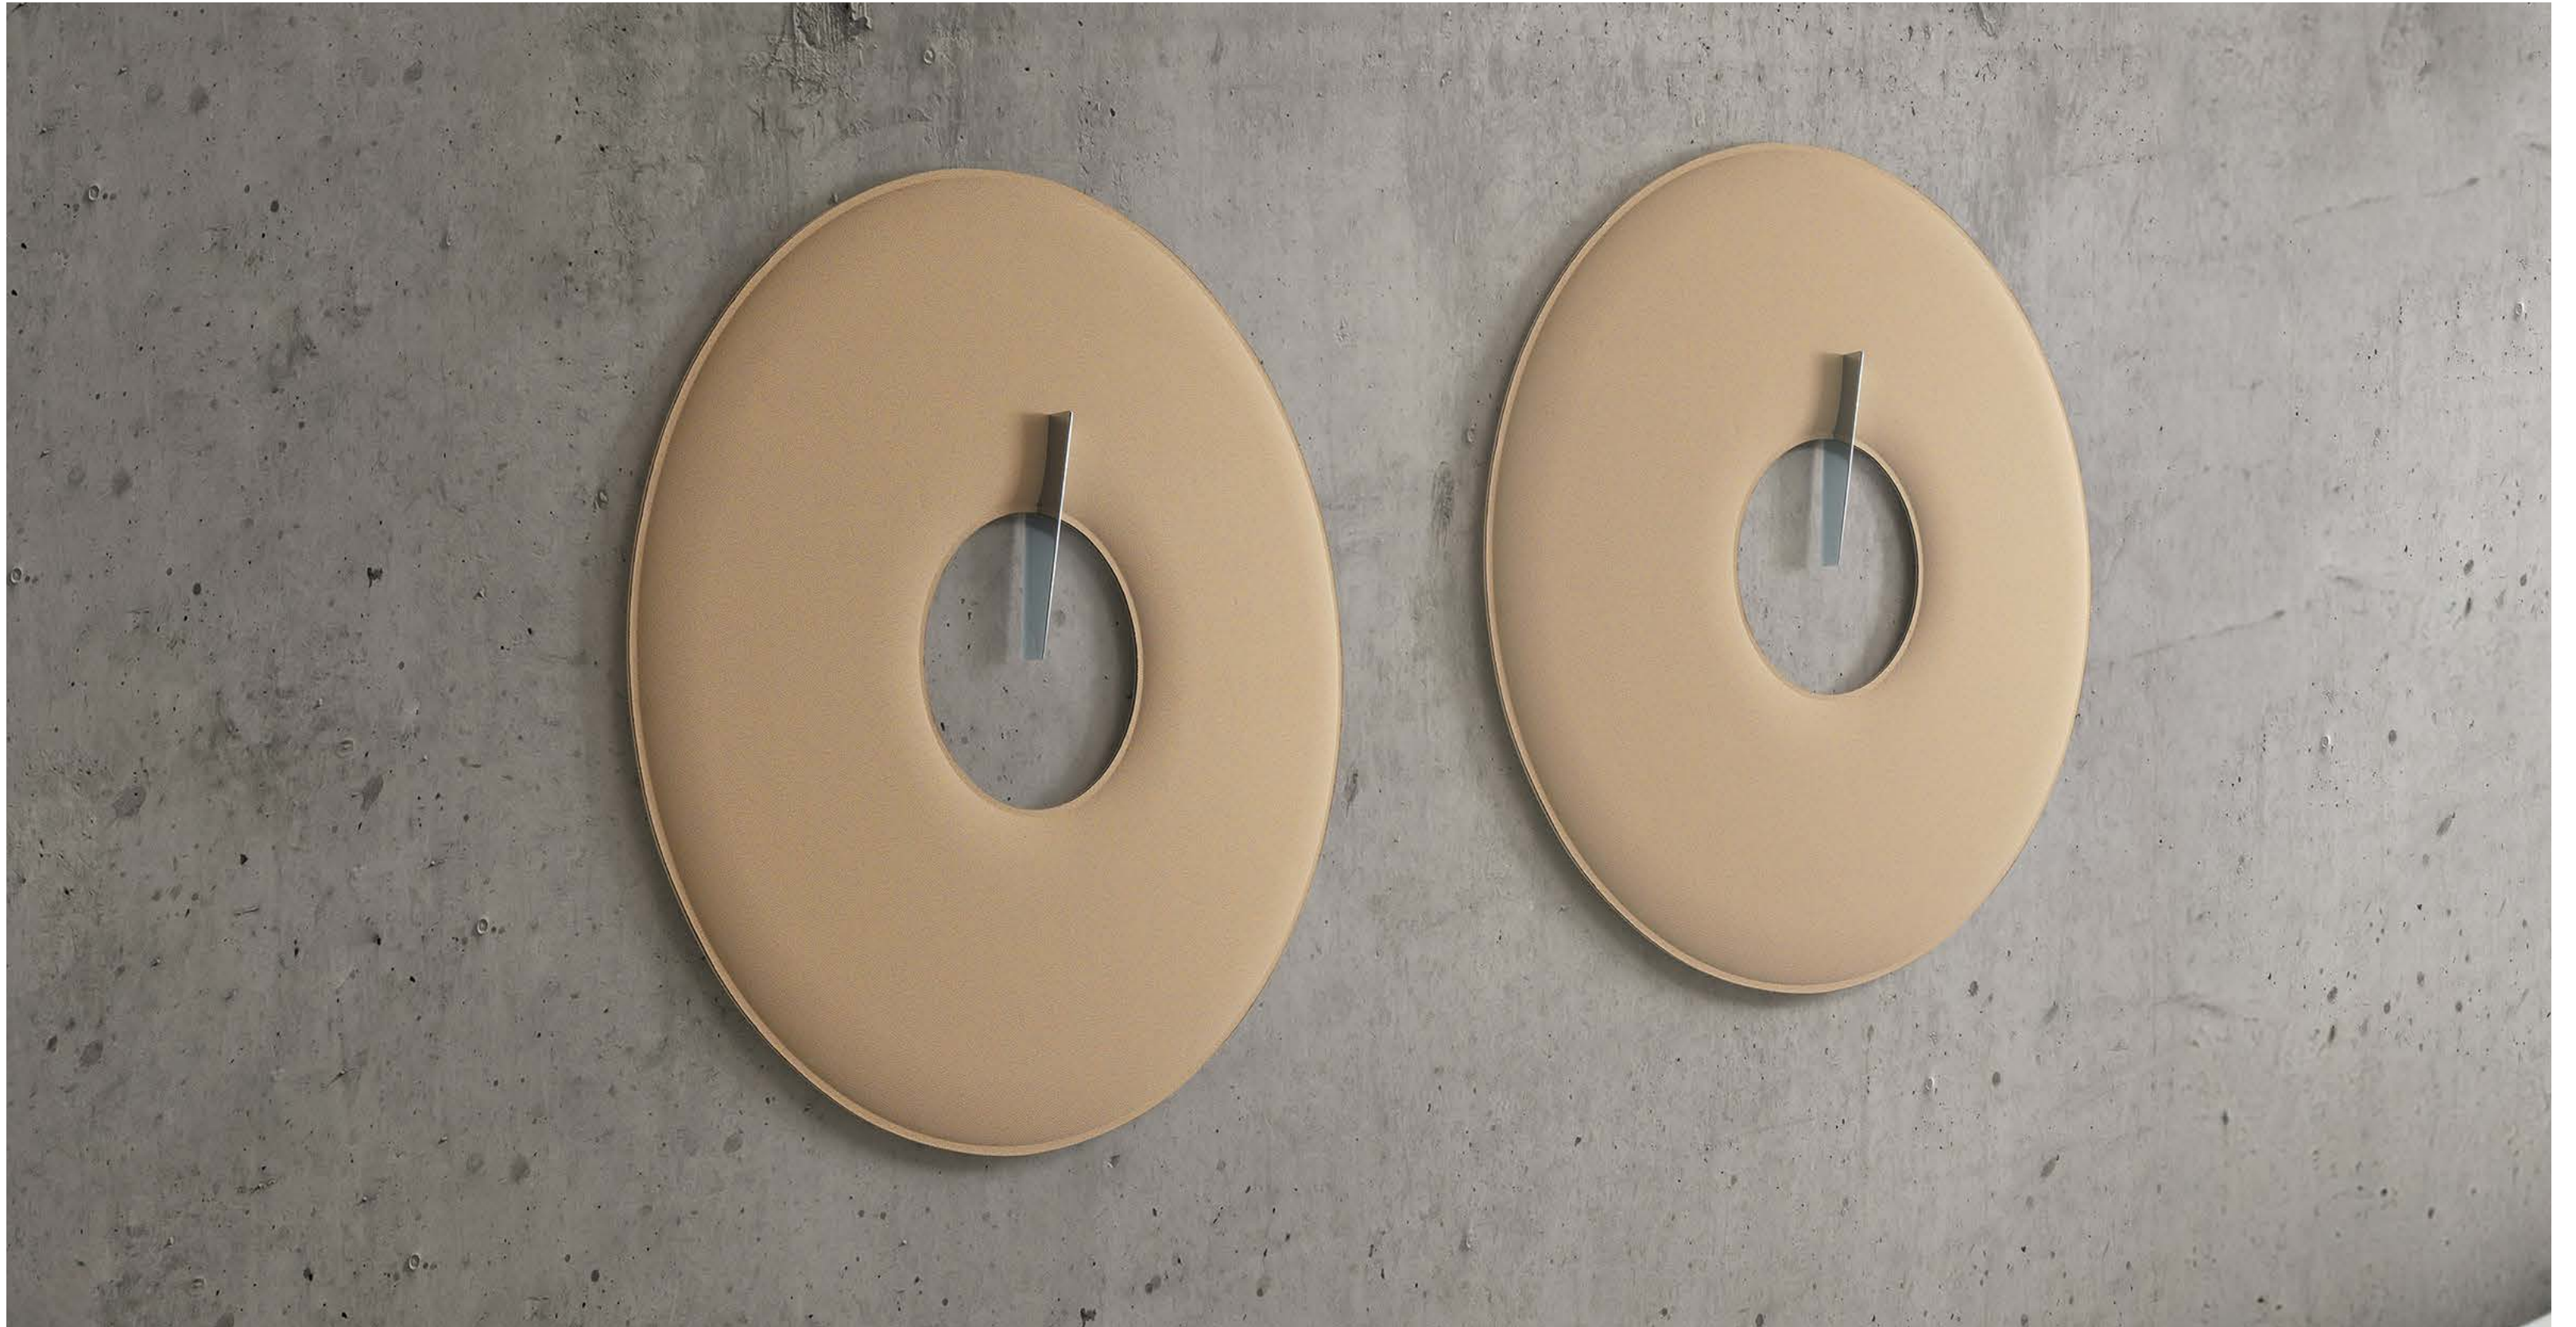

GIOTTO/GIOTTO LUX

GIOTTO/GIOTTO LUX

GIOTTO WALL: This panel features polyester internal padding with Snowsound® Technology variable density and is covered with Trevira CS® fabric. It comes complete with a wall mounting bracket available in chrome-plated steel or gloss black finish.

GIOTTO LUX: These sound-absorbing panels have a circular shape, with a central light fixture made of enameled metal housing a LED light source. The fixture is protected by a shade in frosted white polyethylene, ensuring uniform light distribution.

GIOTTO CEILING: This panel features polyester internal padding with Snowsound® Technology variable density and is covered with Trevira CS® fabric. It comes equipped with a steel frame and a "Kit" for ceiling suspension, which includes 3 ceiling plates with 2 holes each, 3 steel cables, and 3 cable fasteners for the frame.

Specs	Polyester internal padding with SNOWSOUND technology, polyester covering in Trevira CS® fabric
	Single material and 100% recyclable
	Eco friendly – Greenguard Gold
	Durable, tackable double-sided surface
	Patented variable density composition
	Class A sound absorption with NRC 1.0 (ISO 354/ASTM C423/ISO 11654)
	Absorbs 94% of human speech frequencies
	Class A fire and smoke safety (UL 723/ASTM E84)
	CAL 133, 117 pass
	Sleek profile at only 1.4” thick
	Ceiling suspended
	Wall mounted
Design	Sezgin Asku