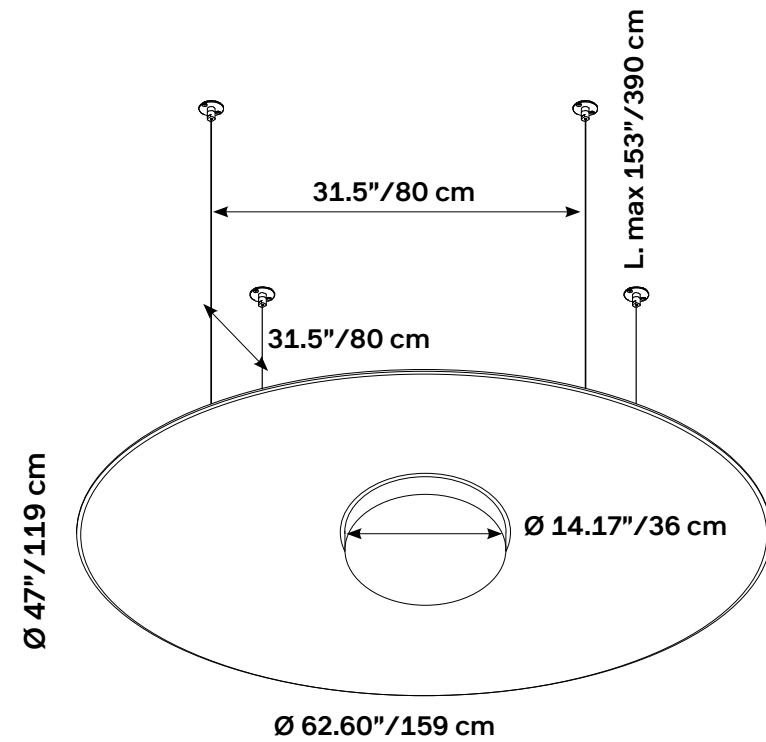

Panels available in special order colors. Special order colors require:

- MOQ varies from size to size
- Lead time up to 14–16 weeks
- +10% Custom service fee

OVAL CEILING LUX COMPLETE KIT

Call your representative for stock levels and availability