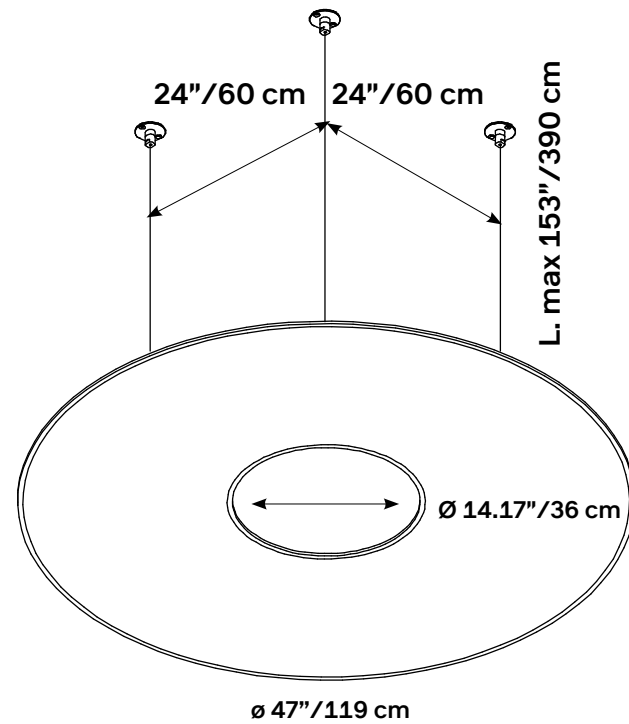

Spec Guide 2024 V1.0

GIOTTO CEILING COMPLETE KIT

Call your representative for stock levels and availability

Kit includes	01 Steel frame
	03 Ceiling plates
	03 Cables
	03 Cable fasteners for frame
Weight	01 Giotto panel
	11.9 lbs