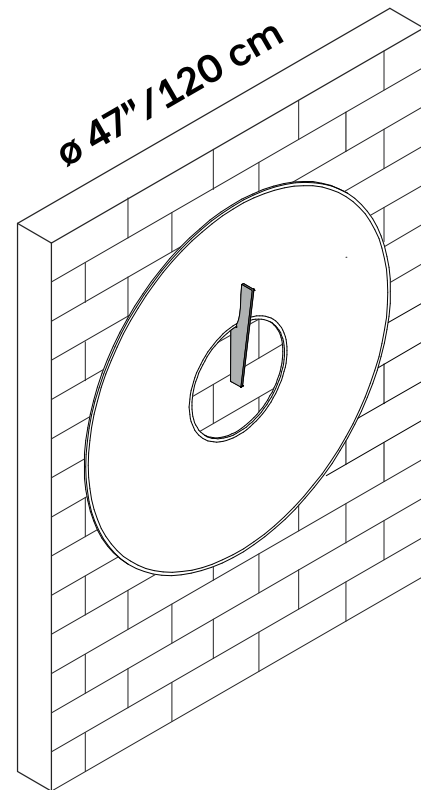

GIOTTO WALL/CHROME PLATED COMPLETE KIT

Call your representative for stock levels and availability

	Color	Part No
	White	40025190
	Silver	40025191
	Gray	
	Beige	40025192
	Carrot Orange	40025679**

Special Order Color
MOQ: 18

** Extended lead time

Extended lead time colors require: up to 10–12 weeks

Quick Ship items only show item number without additional notation

For larger swatches & full color options, please refer to pages 32–34.

SNOWSOUND

Kit includes

01 Wall mount bracket

01 Giotto Panel