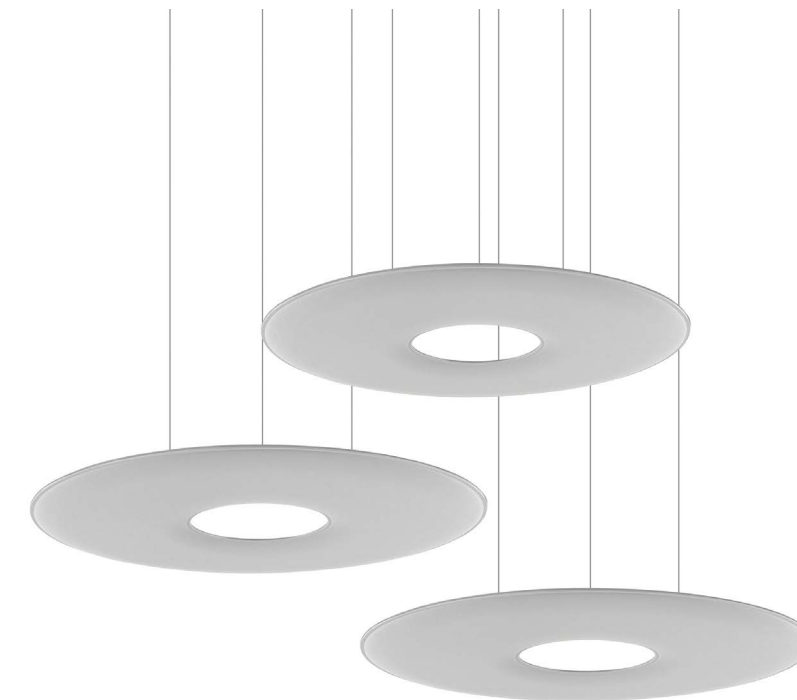

Panels available in special order colors. Special order colors require:

- MOQ varies from size to size
- Lead time up to 14–16 weeks
- +10% Custom service fee