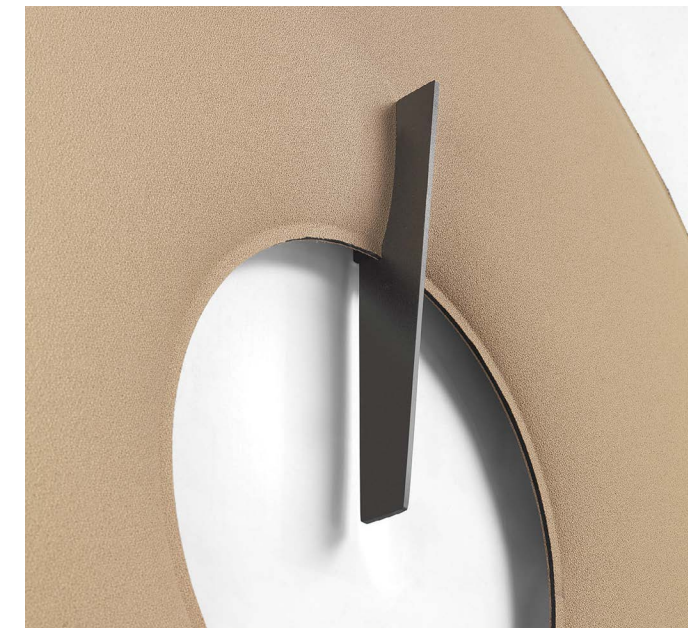

Gloss Black Bracket

Panels available in special order colors. Special order colors require:

- MOQ varies from size to size
- Lead time up to 14–16 weeks
- +10% Custom service fee

Spec Guide 2024 V1.0