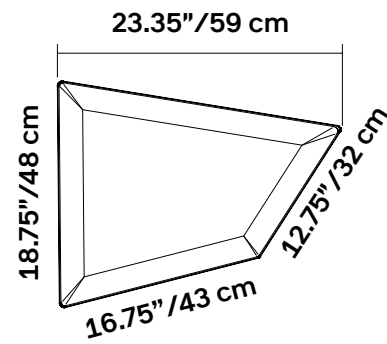

FLAP PANEL / GRANDE COMPLETE SET

Call your representative for stock levels and availability

Flap