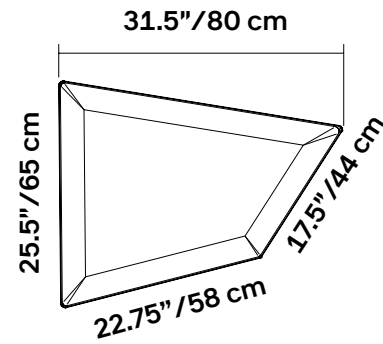

Flap Grande with 3.9" Mounting Arm