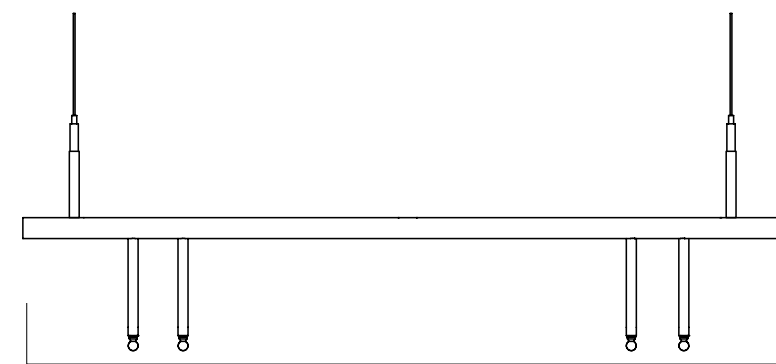

36.4\"/>