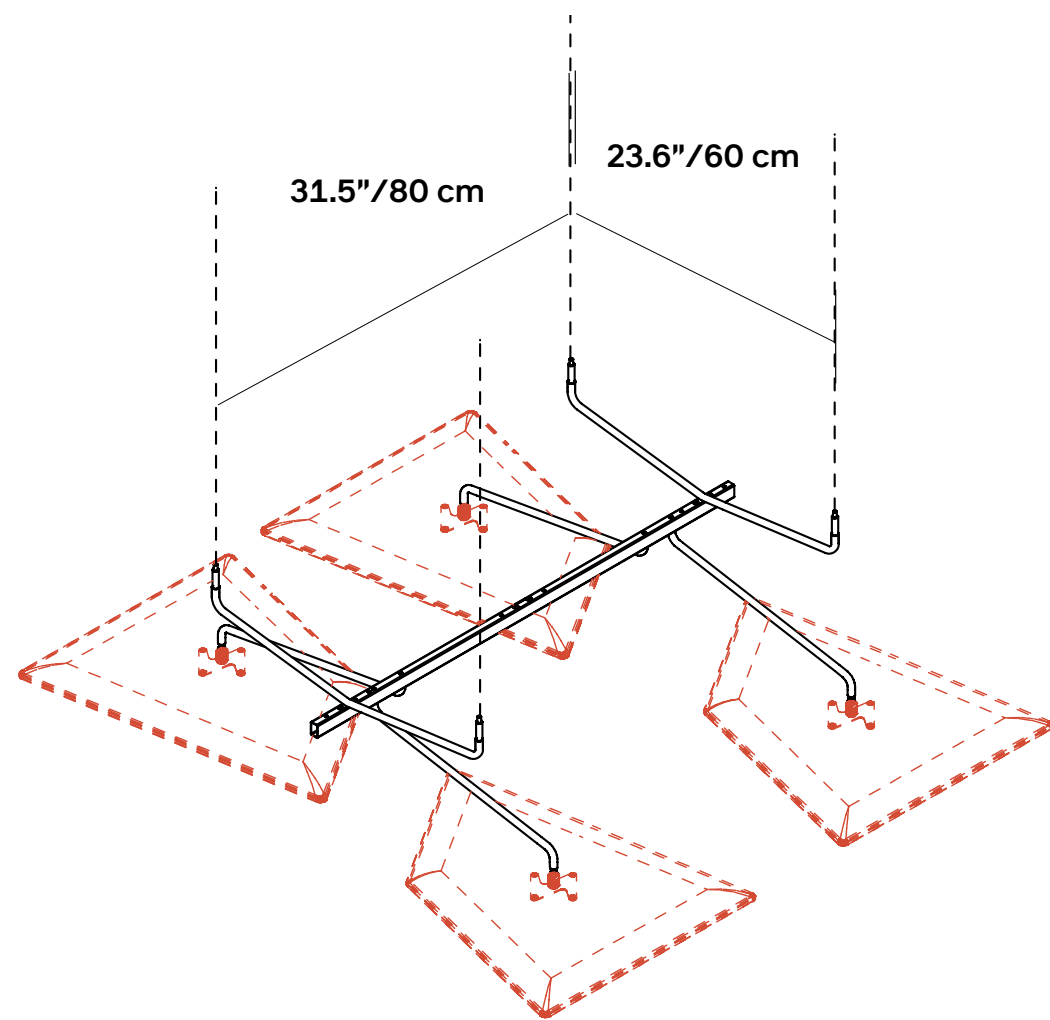

FLAP CHANDELIER 4 PANEL CEILING HARDWARE FRAME

Please specify FLAP panels separately on pg. 74.

*Not compatible with FLAP GRANDE.

Complete system

Kit includes	01 Center beam support
	02 Upward hanging support
	01 Ceiling plate with aircraft cables
	04 Brackets to fasten panels
Frame Style	04 Panel Frame
Part No	40024009
QTY	01 Frame
Finish	Chrome
Weight	12.2 lbs.

ø 1.50\"/>

max 153\"/>