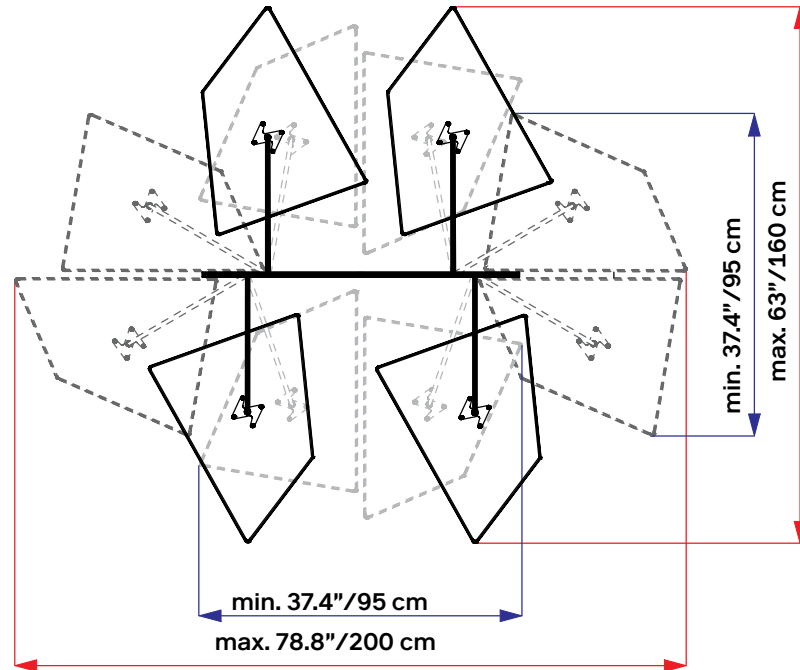

FLAP CHANDELIER LAYOUT DIMENSIONS

4 FLAP CHANDELIER