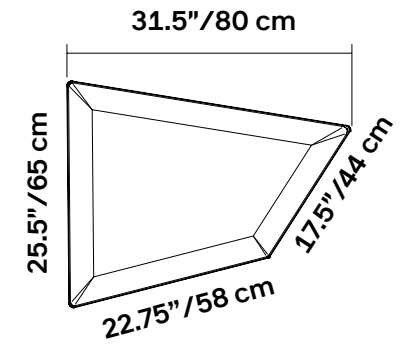

# FLAP PANEL / GRANDE COMPLETE SET

Call your representative for stock levels and availability

Flap

Flap Grande with 3.9" Mounting Arm

Flap Grande with 9" Mounting Arm

Flap

Flap Grande with 3.9" Mounting Arm