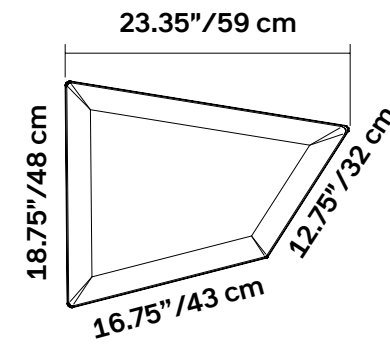

# FLAP PANEL / GRANDE COMPLETE SET

Call your representative for stock levels and availability

Flap

Flap Grande with 3.9" Mounting Arm

Flap Grande with 9" Mounting Arm

Flap

Flap Grande with 3.9" Mounting Arm