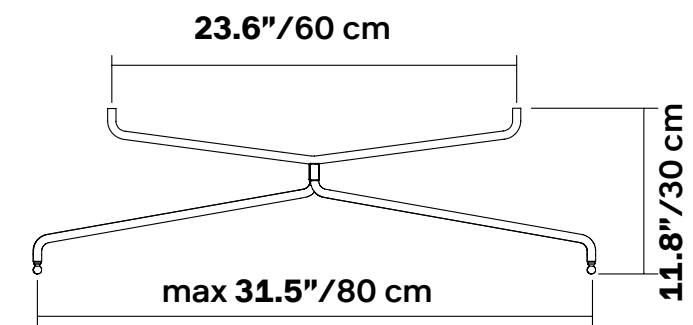

ø 1.50" / 3.8 cm

max 153" / 390 cm

10.8" / 27.4 cm

CONNECTION JOINT

# FLAP CHANDELIER 4 PANEL CEILING FRAME HARDWARE KIT (MODULAR ADDER)

Please specify FLAP panels separately on pg. 74.

\*Not compatible with FLAP GRANDE.

Complete system

Kit includes	02 Center beam support
	02 Hanging support
	02 Set ceiling plate with aircraft cables
	04 Brackets to fasten panels
	01 connection joint
Frame Style	Modular adder 4 panel frame
Part No	40024011
QTY	01 Frame
Finish	Chrome
Weight	12.2 lbs.

ø 1.50"/3.8 cm

# FLAP CHANDELIER LAYOUT DIMENSIONS