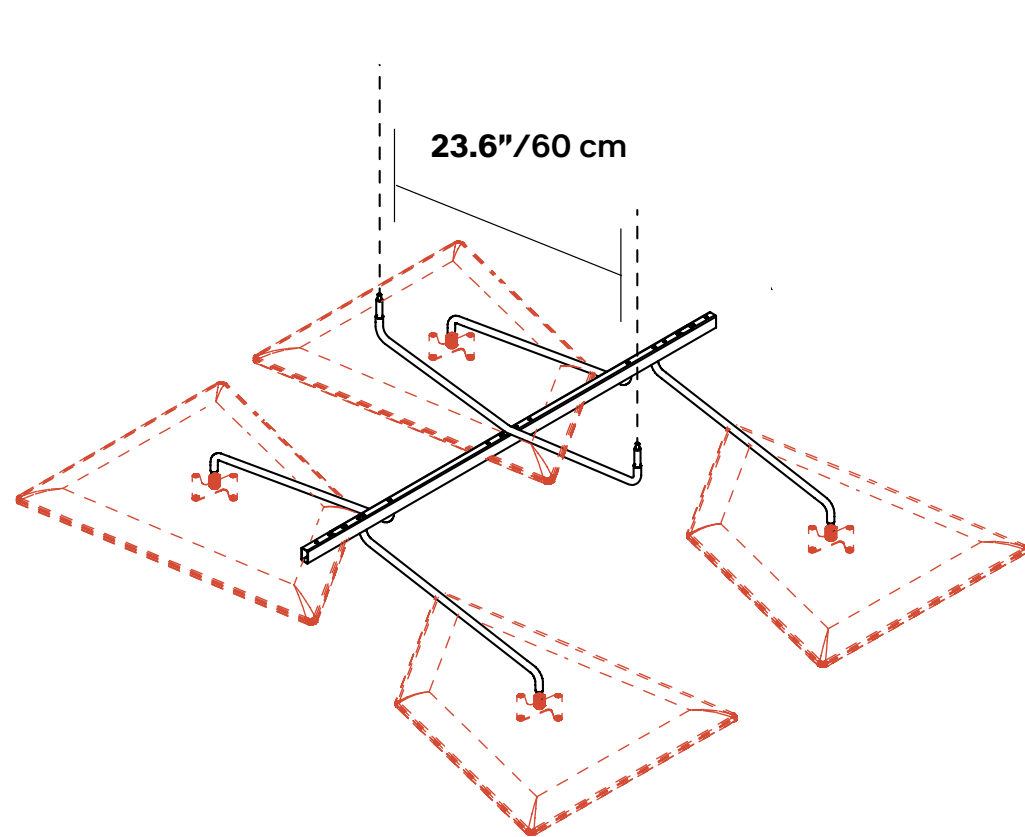

ø 1.50" / 3.8 cm

max 153" / 390 cm

10.8" / 27.4 cm

CONNECTION JOINT

ø 1.50"/3.8 cm