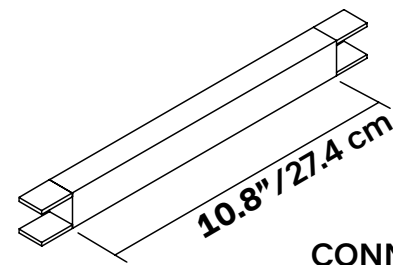

# FLAP CHANDELIER 8 PANEL CEILING HARDWARE FRAME

Please specify FLAP panels separately on pg. 74.

\*Not compatible with FLAP GRANDE.

Complete system

Kit includes	02 Center beam support
	02 Upward hanging support
	02 Ceiling plate with aircraft cables
	08 Brackets to fasten panels
	01 connection joint
Frame Style	08 Panel Frame
Part No	40024010
QTY	01 Frame
Finish	Chrome
Weight	23.4 lbs.

ø 1.50" / 3.8 cm

max 153" / 390 cm

10.8" / 27.4 cm

CONNECTION JOINT