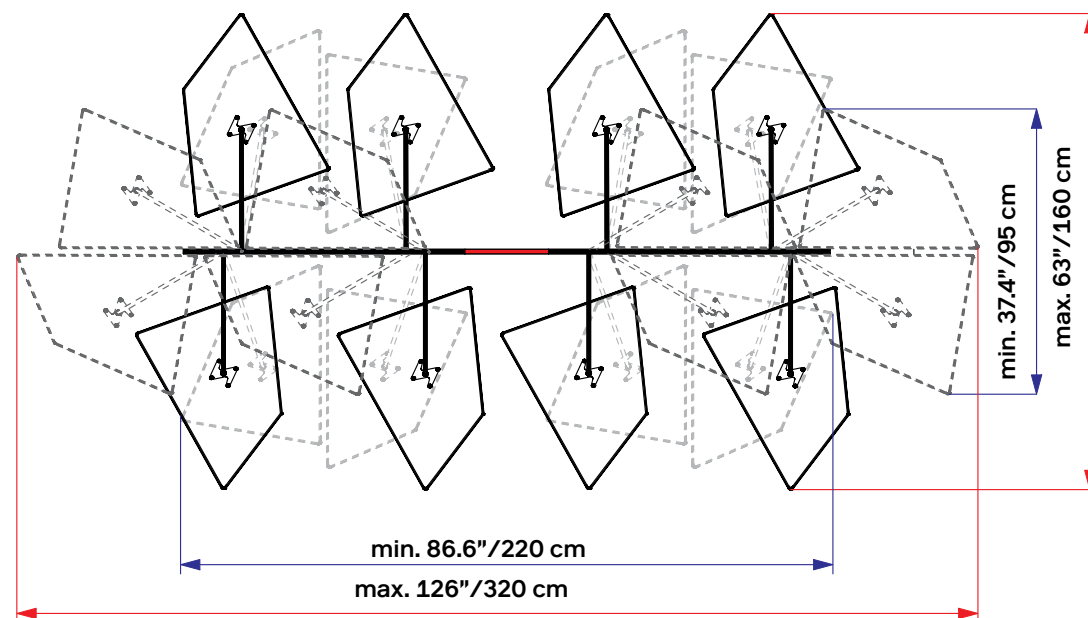

8 FLAP CHANDELIER

To create a (12) FLAP CHANDELIER, simply add qty (1) part #40024011 to the (8) FLAP CHANDELIER + qty (12). FLAP panels on page 74.

4 FLAP CHANDELIER

Part No	40024009
Size	Approx. 4.5 ft x 4.5 ft (1.4 m x 1.4 m)

8 FLAP CHANDELIER

Part No	40024010
Size	Approx. 8.25 ft x 4.5 ft (2.5 m x 1.4 m)

12 FLAP CHANDELIER

Size	Approx. 12 ft x 4.5 ft (3.6 m x 1.4 m)

16 FLAP CHANDELIER

Size	Approx. 16 ft x 4.5 ft (4.8 m x 1.4 m)