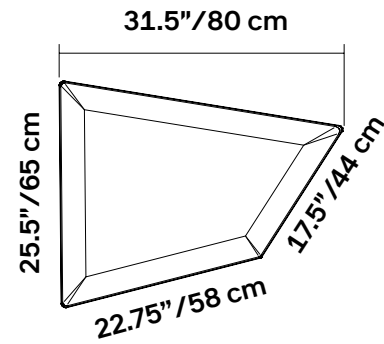

# FLAP PANEL / GRANDE COMPLETE SET

Call your representative for stock levels and availability

Flap

Flap Grande with 3.9" Mounting Arm

Flap Grande with 9" Mounting Arm

Flap

Flap Grande with 3.9" Mounting Arm