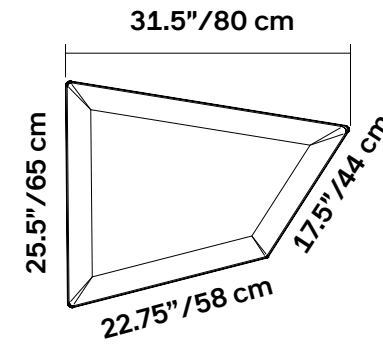

# FLAP PANEL / GRANDE COMPLETE SET

Call your representative for stock levels and availability

Flap

Flap Grande with 3.9" Mounting Arm

Flap Grande with 9" Mounting Arm

Flap

Flap Grande with 3.9" Mounting Arm