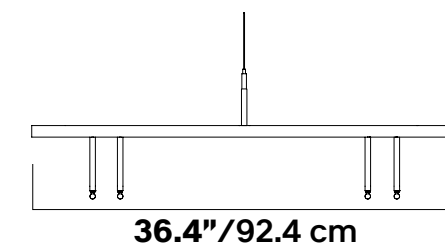

ø 1.50" / 3.8 cm

max 153" / 390 cm

10.8" / 27.4 cm

CONNECTION JOINT

ø 1.50"/3.8 cm