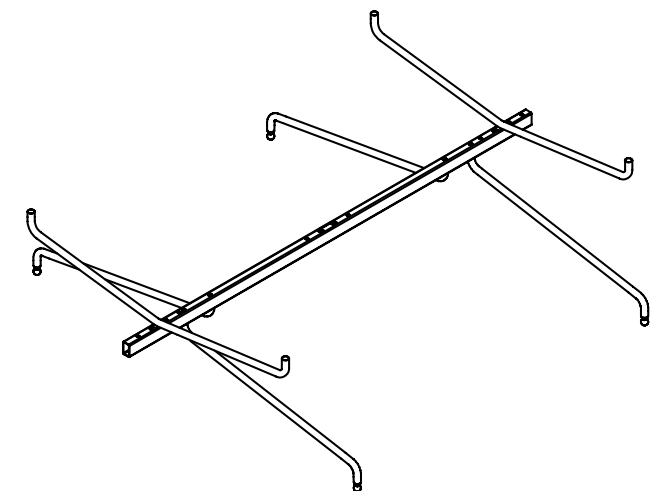

FLAP CHANDELIER 4 PANEL CEILING HARDWARE FRAME

Please specify FLAP panels separately on pg. 74.

*Not compatible with FLAP GRANDE.

Complete system

Kit includes	01 Center beam support
	02 Upward hanging support
	01 Ceiling plate with aircraft cables
	04 Brackets to fasten panels
Frame Style	04 Panel Frame
Part No	40024009
QTY	01 Frame
Finish	Chrome
Weight	12.2 lbs.

ø 1.50\"/>

max 153\"/>

36.4\"/>