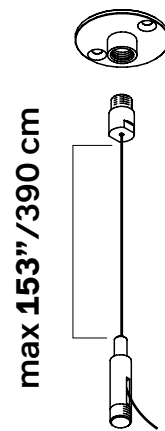

ø 1.50" / 3.8 cm

max 153" / 390 cm

10.8" / 27.4 cm

CONNECTION JOINT

# FLAP CHANDELIER 4 PANEL CEILING FRAME HARDWARE KIT (MODULAR ADDER)

Please specify FLAP panels separately on pg. 74.

\*Not compatible with FLAP GRANDE.

Complete system

Kit includes	02 Center beam support
	02 Hanging support
	02 Set ceiling plate with aircraft cables
	04 Brackets to fasten panels
	01 connection joint
Frame Style	Modular adder 4 panel frame
Part No	40024011
QTY	01 Frame
Finish	Chrome
Weight	12.2 lbs.

ø 1.50"/3.8 cm

# FLAP CHANDELIER LAYOUT DIMENSIONS