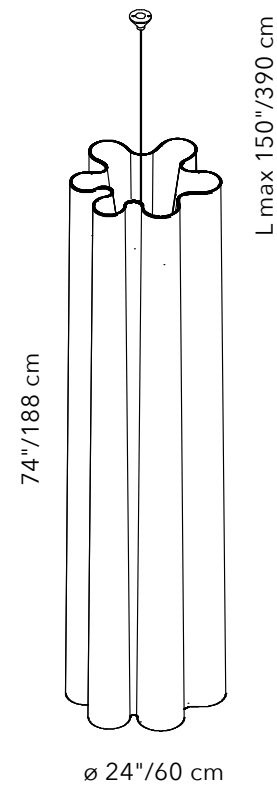

DIESIS CEILING SUSPENDED UNIT COMPLETE KIT FIBER 6 VELVET

Color	Part No
605 Cream	40025245
603 Teal	40025089
610 Mus- tard Gold	40025566
600 Red	40025127

** Extended lead time

Extended lead time colors require: up to 10–12 weeks

For larger swatches & full color options, please refer to pages 277–280.

Upper structure in epoxy powder-coated steel, top rod with galvanized steel cable clamp, stainless steel wire for hanging. Ceiling attachment equipped with metal ball bearing that allows free rotation of the entire object. Drapery made of Fiber 6 Velvet polyester, stitching made of polyester thread. The drapery is applied to the upper structure through steel removable fixings.

Kit includes	01 Fiber 6 Velvet fabric
	01 Ceiling fixing kit and frame