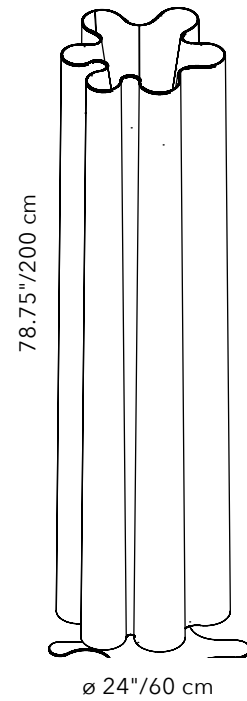

DIESIS

DIESIS

DIESIS (FREESTANDING UNIT) features a structure and base made of black epoxy powder-coated steel. The drapery is crafted from Fiber 6 Velvet polyester, with stitching done using polyester thread. It is applied to the upper structure through steel removable fixings.

DIESIS (CEILING SUSPENDED UNIT) features an upper structure made of epoxy powder-coated steel, with a top rod equipped with a galvanized steel cable clamp and stainless steel wire for hanging. The ceiling attachment is equipped with a metal ball bearing that allows free rotation of the entire object. The drapery is crafted from Snowsound-Fiber 6 Velvet polyester, with stitching done using polyester thread. It is applied to the upper structure through steel removable fixings.

Color	Part No
 605 Cream	40025124
 603 Teal	40025087
 610 Mus- tard Gold	40025567
 600 Red	40025125

Kit includes	01 Fiber 6 Velvet fabric
	01 Black totem base
	01 Frame and pole

** Extended lead time
Extended lead time colors require: up to 10–12 weeks
For larger swatches & full color options, please refer to pages 277–280.