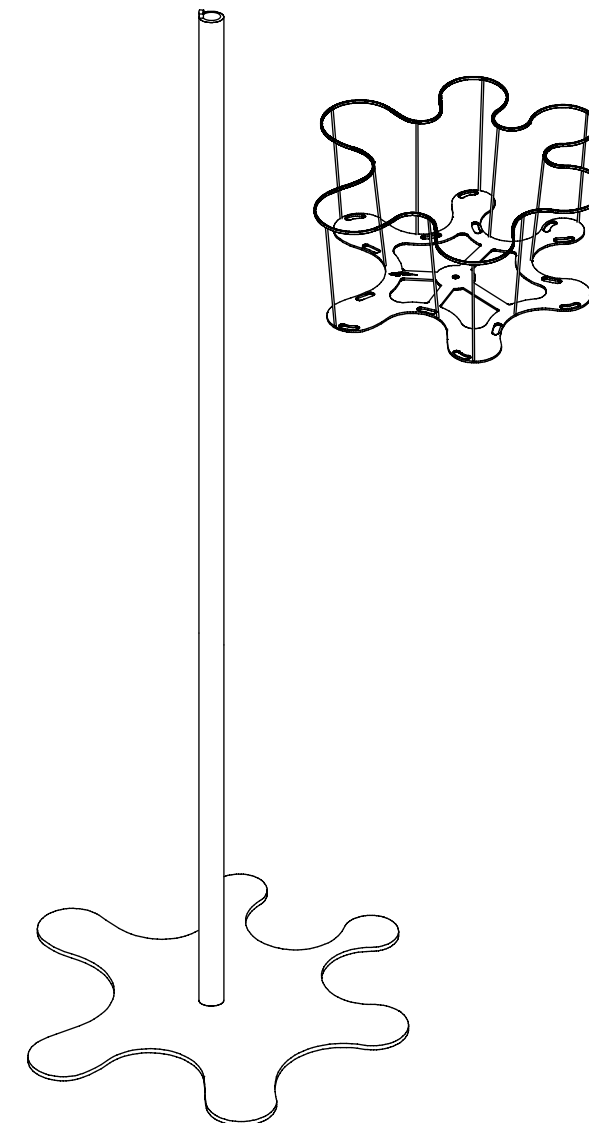

DIESIS

DIESIS

DIESIS (FREESTANDING UNIT) features a structure and base made of black epoxy powder-coated steel. The drapery is crafted from Fiber 6 Velvet polyester, with stitching done using polyester thread. It is applied to the upper structure through steel removable fixings.

DIESIS (CEILING SUSPENDED UNIT) features an upper structure made of epoxy powder-coated steel, with a top rod equipped with a galvanized steel cable clamp and stainless steel wire for hanging. The ceiling attachment is equipped with a metal ball bearing that allows free rotation of the entire object. The drapery is crafted from Snowsound-Fiber 6 Velvet polyester, with stitching done using polyester thread. It is applied to the upper structure through steel removable fixings.

DIESIS FREESTANDING UNIT COMPLETE KIT FIBER 6 VELVET

Call your representative for stock levels and availability.

Structure in black epoxy powder-coated steel. Drapery made of Fiber 6 Velvet polyester, stitching made of polyester thread. The drapery is applied to the upper structure through steel removable fixings. Fabric is removable.

Color	Part No
 605 Cream	40025124
 603 Teal	40025087
 610 Mus- tard Gold	40025567
 600 Red	40025125

Kit includes	01 Fiber 6 Velvet fabric
	01 Black totem base
	01 Frame and pole

** Extended lead time
Extended lead time colors require: up to 10–12 weeks
For larger swatches & full color options, please refer to pages 277–280.