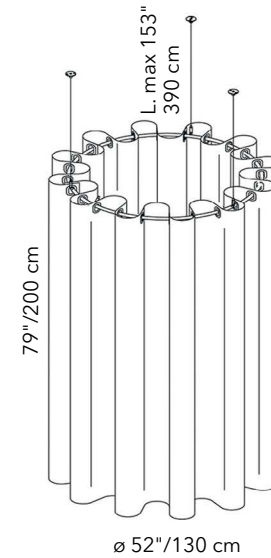

CLASP RING 3 POINT CEILING CONNECTION KIT FIBER 3 MELANGE

Fabric is removable and washable.

Call your representative for stock levels and availability.

Kit includes	03 Ceiling plates
	03 Steel cables
	03 Hangings to the frame
	01 Sound absorbing element

Color	Part No	Part No	Part No	Part No
300 Gray Ice	40041065	40041070	40041081	40041085
305 Azure	40041066	40041072	40041082	40041086
309 Gray Green	40041068	40041074	40041084	40041088

For larger swatches & full color options, please refer to pages 277–280.