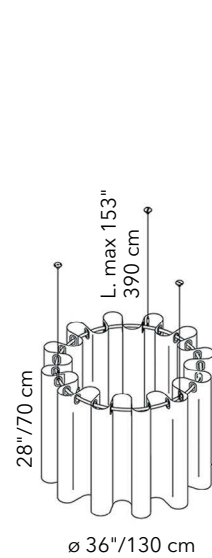

CLASP RING 3 POINT CEILING CONNECTION KIT FIBER 3 MELANGE

Fabric is removable and washable.

Call your representative for stock levels and availability.

Kit includes	03 Ceiling plates
	03 Steel cables
	03 Hangings to the frame
	01 Sound absorbing element

Color	Part No	Part No	Part No	Part No
300 Gray Ice	40041065	40041070	40041081	40041085
305 Azure	40041066	40041072	40041082	40041086
309 Gray Green	40041068	40041074	40041084	40041088

For larger swatches & full color options, please refer to pages 277–280.