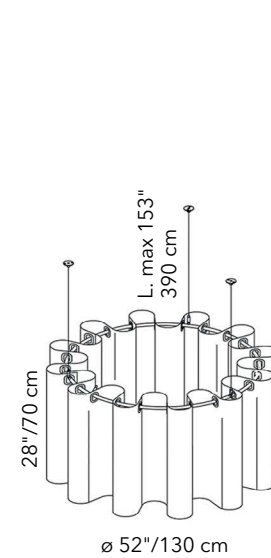

CLASP RING 3 POINT CEILING CONNECTION KIT FIBER 3 MELANGE

Fabric is removable and washable.

Call your representative for stock levels and availability.

Kit includes	03 Ceiling plates
	03 Steel cables
	03 Hangings to the frame
	01 Sound absorbing element

Color	Part No	Part No	Part No	Part No
300 Gray Ice	40041065	40041070	40041081	40041085
305 Azure	40041066	40041072	40041082	40041086
309 Gray Green	40041068	40041074	40041084	40041088

For larger swatches & full color options, please refer to pages 277–280.