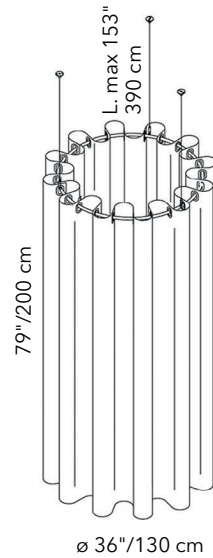

CLASP RING 3 POINT CEILING CONNECTION KIT FIBER 3 MELANGE

Fabric is removable and washable.

Call your representative for stock levels and availability.

Kit includes	03 Ceiling plates
	03 Steel cables
	03 Hangings to the frame
	01 Sound absorbing element

Color	Part No	Part No	Part No	Part No
300 Gray Ice	40041065	40041070	40041081	40041085
305 Azure	40041066	40041072	40041082	40041086
309 Gray Green	40041068	40041074	40041084	40041088

For larger swatches & full color options, please refer to pages 277–280.