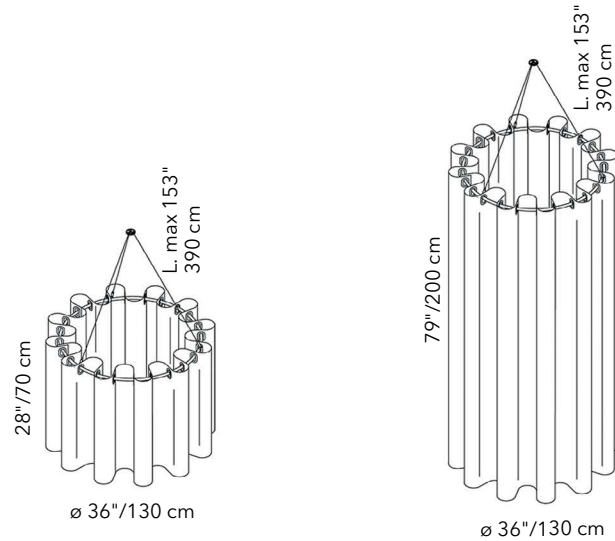

CLASP RING SINGLE POINT CEILING CONNECTION KIT

Fabric is removable and washable.
Call your representative for stock levels and availability.

Kit includes	01 Ceiling plates
	03 Steel cables
	03 Hangings to the frame
	01 Sound absorbing element

Fiber 3 Melange

Color	Part No	Part No
300 Gray Ice	40041061	40041076
305 Azure	40041060	40041077
309 Gray Green	40041063	40041079

For larger swatches & full color options, please refer to pages 277–280.