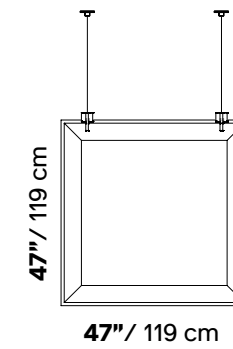

BAFFLE OVERSIZE COMPLETE KIT

Call your representative for stock levels and availability

Color	Part No	Part No
White	40025225	40025229
Silver	40025226	40025230
Gray		
Charcoal	40025228	40025232
Gray		
Slate	40025363	40025372
Blue		
Beige	40025367**	40025376**
Dove	40025227**	40025231**
Gray		
Sun	40025369**	40025378**
Yellow		
Carrot	40025366**	40025375**
Orange		
Red	40025368**	40025377**

Color	Part No	Part No
Rustic	40025362**	40025371**
Brick		
Olive	40025370**	40025379**
Green		
Dark	40025364**	40025373**
Teal		
Black	40025764**	40025765**
Cool	40025365**	40025374**
White		

Special Order Color
MOQ: 60

Special Order Color
MOQ: 60

** Extended lead time

Extended lead time colors require: up to 10–12 weeks

Quick Ship items only show item number without additional notation

For larger swatches & full color options, please refer to pages 32–34.

Panels available in special order colors. Special order colors require:

– MOQ varies from size to size

– Lead time up to 14–16 weeks

– +10% Custom service fee