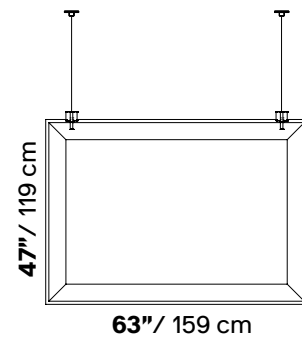

BAFFLE OVERSIZE COMPLETE KIT

Call your representative for stock levels and availability

Color	Part No	Part No
White	40025225	40025229
Silver	40025226	40025230
Gray		
Charcoal	40025228	40025232
Gray		
Slate	40025363	40025372
Blue		
Beige	40025367**	40025376**
Dove	40025227**	40025231**
Gray		
Sun	40025369**	40025378**
Yellow		
Carrot	40025366**	40025375**
Orange		
Red	40025368**	40025377**

Color	Part No	Part No
Rustic	40025362**	40025371**
Brick		
Olive	40025370**	40025379**
Green		
Dark	40025364**	40025373**
Teal		
Black	40025764**	40025765**
Cool	40025365**	40025374**
White		

Special Order Color
MOQ: 60

Special Order Color
MOQ: 60

** Extended lead time

Extended lead time colors require: up to 10–12 weeks

Quick Ship items only show item number without additional notation

For larger swatches & full color options, please refer to pages 32–34.

Panels available in special order colors. Special order colors require:

– MOQ varies from size to size

– Lead time up to 14–16 weeks

– +10% Custom service fee