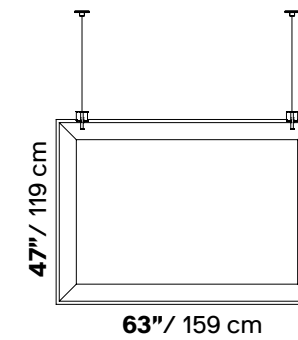

BAFFLE OVERSIZE COMPLETE KIT

Call your representative for stock levels and availability

Color	Part No	Part No
White	40025225	40025229
Silver	40025226	40025230
Gray		
Charcoal	40025228	40025232
Gray		
Slate	40025363	40025372
Blue		
Beige	40025367**	40025376**
Dove	40025227**	40025231**
Gray		
Sun	40025369**	40025378**
Yellow		
Carrot	40025366**	40025375**
Orange		
Red	40025368**	40025377**

Color	Part No	Part No
Rustic	40025362**	40025371**
Brick		
Olive	40025370**	40025379**
Green		
Dark	40025364**	40025373**
Teal		
Black	40025764**	40025765**
Cool	40025365**	40025374**
White		

Special Order Color
MOQ: 60

Special Order Color
MOQ: 60

** Extended lead time

Extended lead time colors require: up to 10–12 weeks

Quick Ship items only show item number without additional notation

For larger swatches & full color options, please refer to pages 32–34.

Panels available in special order colors. Special order colors require:

– MOQ varies from size to size

– Lead time up to 14–16 weeks

– +10% Custom service fee