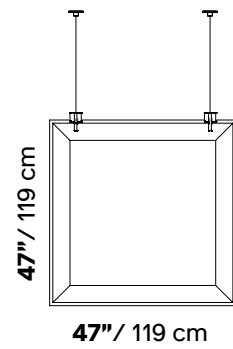

BAFFLE OVERSIZE COMPLETE KIT

Call your representative for stock levels and availability

Color	Part No	Part No
White	40025225	40025229
Silver	40025226	40025230
Gray		
Charcoal	40025228	40025232
Gray		
Slate	40025363	40025372
Blue		
Beige	40025367**	40025376**
Dove	40025227**	40025231**
Gray		
Sun	40025369**	40025378**
Yellow		
Carrot	40025366**	40025375**
Orange		
Red	40025368**	40025377**

Color	Part No	Part No
Rustic	40025362**	40025371**
Brick		
Olive	40025370**	40025379**
Green		
Dark	40025364**	40025373**
Teal		
Black	40025764**	40025765**
Cool	40025365**	40025374**
White		

Special Order Color
MOQ: 60

Special Order Color
MOQ: 60

** Extended lead time

Extended lead time colors require: up to 10–12 weeks

Quick Ship items only show item number without additional notation

For larger swatches & full color options, please refer to pages 32–34.

Panels available in special order colors. Special order colors require:

– MOQ varies from size to size

– Lead time up to 14–16 weeks

– +10% Custom service fee