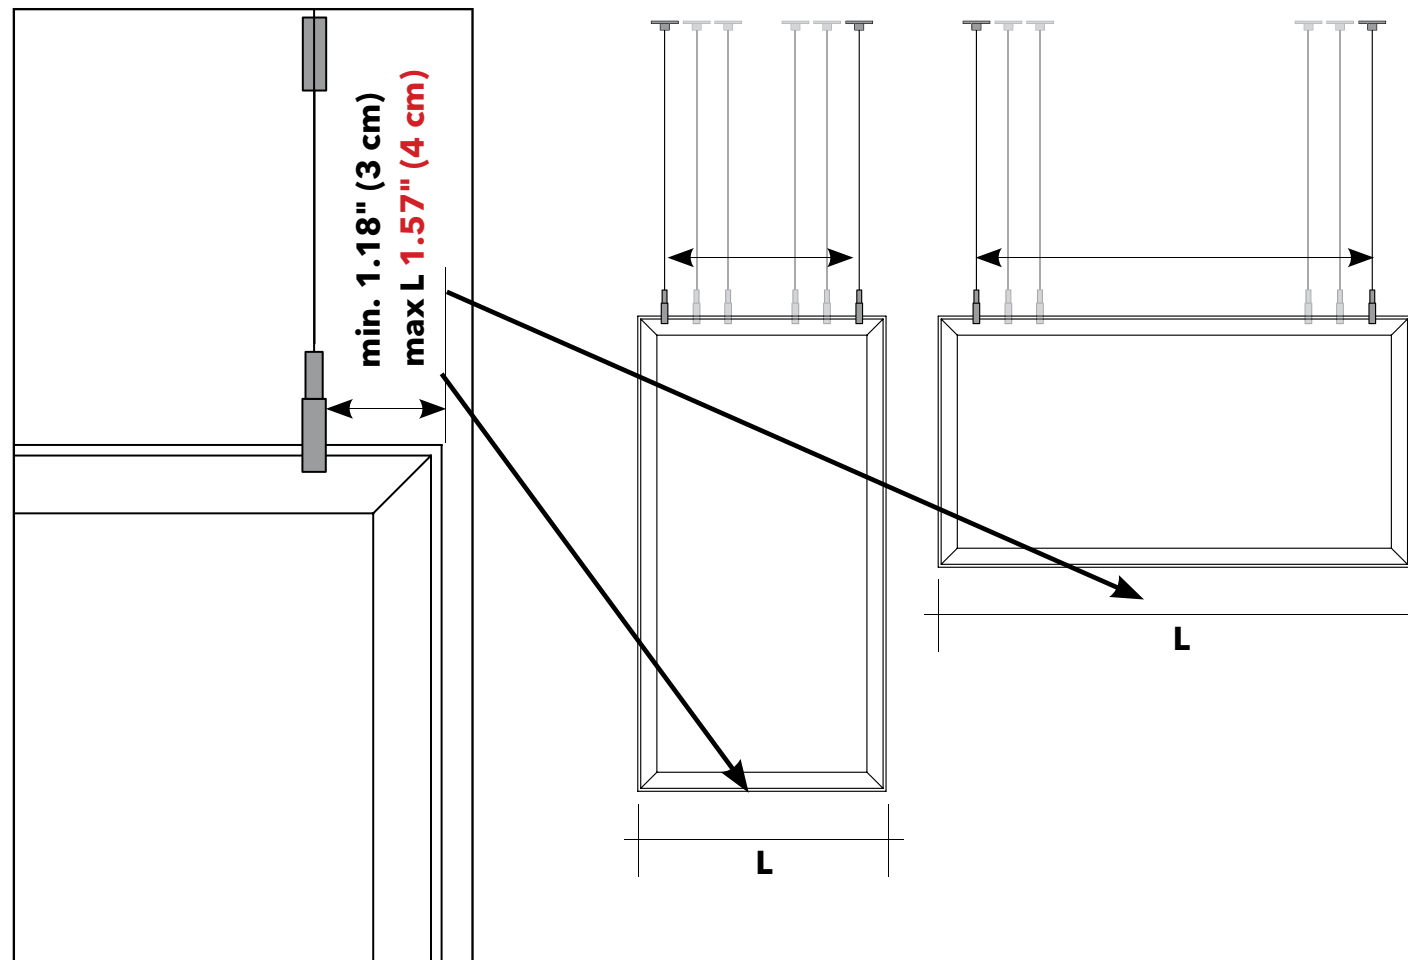

Kit includes	01 panel
	02 ceiling plates
	02 steel cables
	02 hanging for panel

ø 1.50"/3.8 cm

Cable lock, adjusts the height up to 153"/388.6 cm