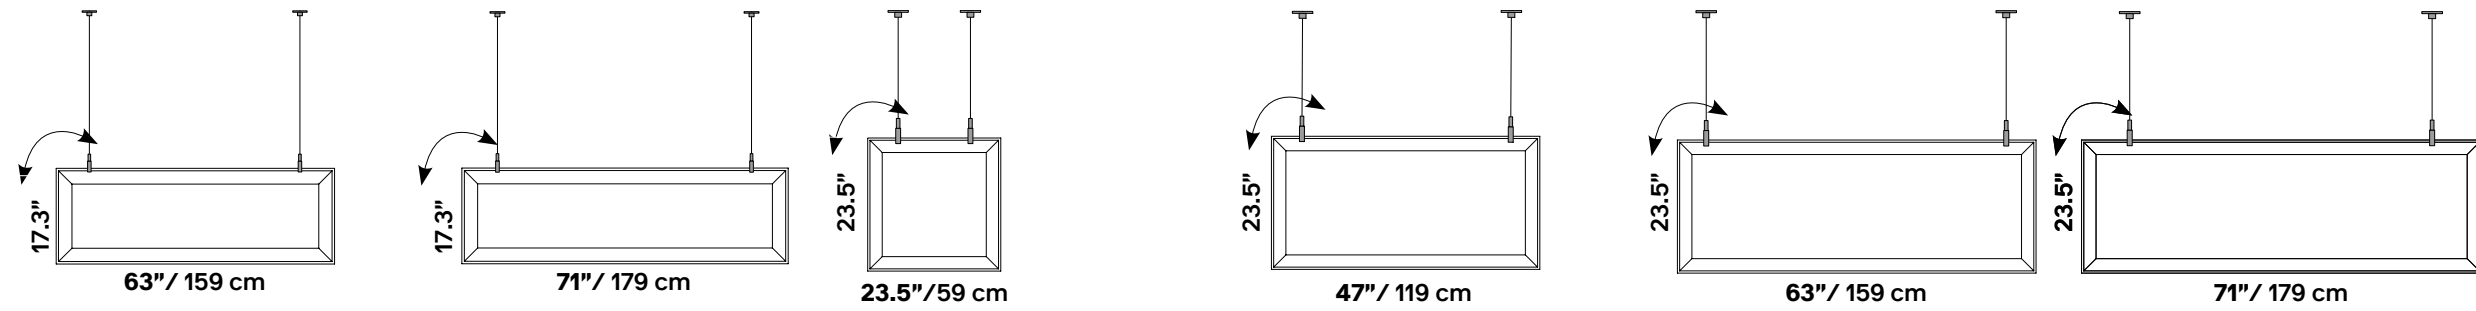

Panels available in special order colors. Special order colors require:

– MOQ varies from size to size

– Lead time up to 14–16 weeks

– +10% Custom service fee

BAFFLE COMPLETE KIT

Call your representative for stock levels and availability