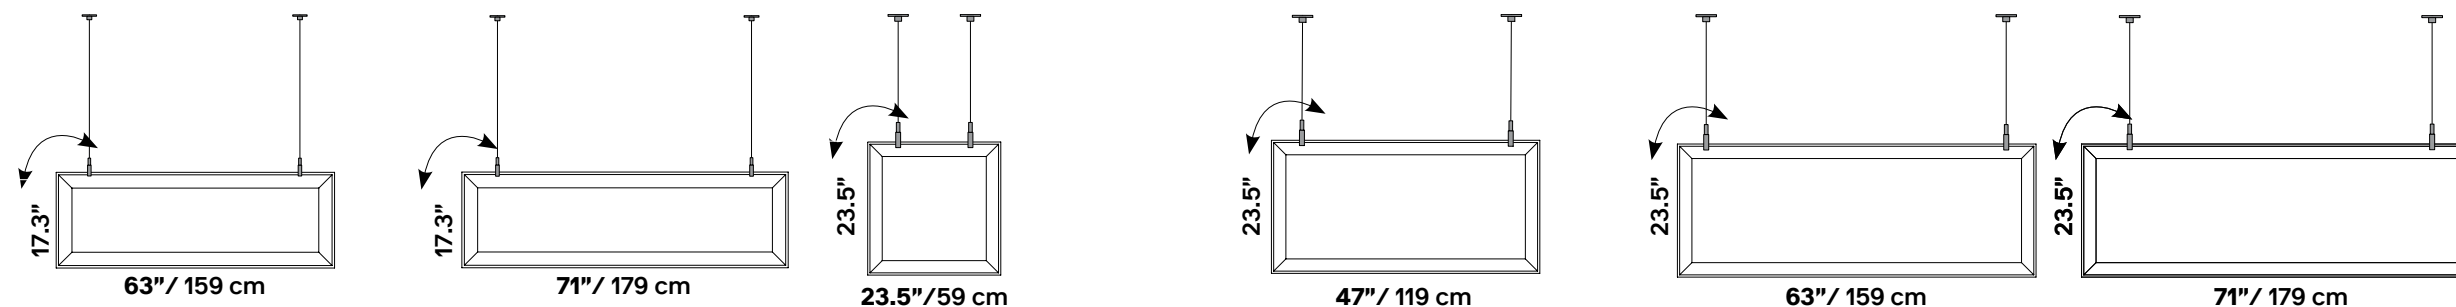

BAFFLE COMPLETE KIT

Call your representative for stock levels and availability

	Color	Part No	Part No	Part No	Part No	Part No	Part No
	White	40025704	40025691	40023058	40025735	40023082	
	Silver	40025705	40025692	40023059	40025736	40023083	40025739
	Gray						
	Charcoal	40025706	40025693	40023060	40025798	40023086	40025742
	Gray						
	Slate	40025714	40025701	40023126	40025759	40023124	40025749
	Blue						
	Beige	40025711**	40025698**	40023063**	40025754**	40023087	
	Dove	40025712**	40025699**	40023061**	40025752**	40023085	
	Gray						
	Sun	40025710**	40025696**	40023064**	40025755**	40023088**	
	Yellow						
	Carrot	40025707**	40025694**	40023062**	40025753**	40023084	
	Orange						
	Red	40025709**	40025695**	40023065**	40025756**	40023089	
		Special Order Color MOQ: 60	Special Order Color MOQ: 60	Special Order Color MOQ: 70	Special Order Color MOQ: 50	Special Order Color MOQ: 50	Special Order Color MOQ: 30

** Extended lead time

Extended lead time colors require: up to 10–12 weeks

Quick Ship items only show item number without additional notation

For larger swatches & full color options, please refer to pages 32–34.

Panels available in special order colors. Special order colors require:

– MOQ varies from size to size

– Lead time up to 14–16 weeks

– +10% Custom service fee