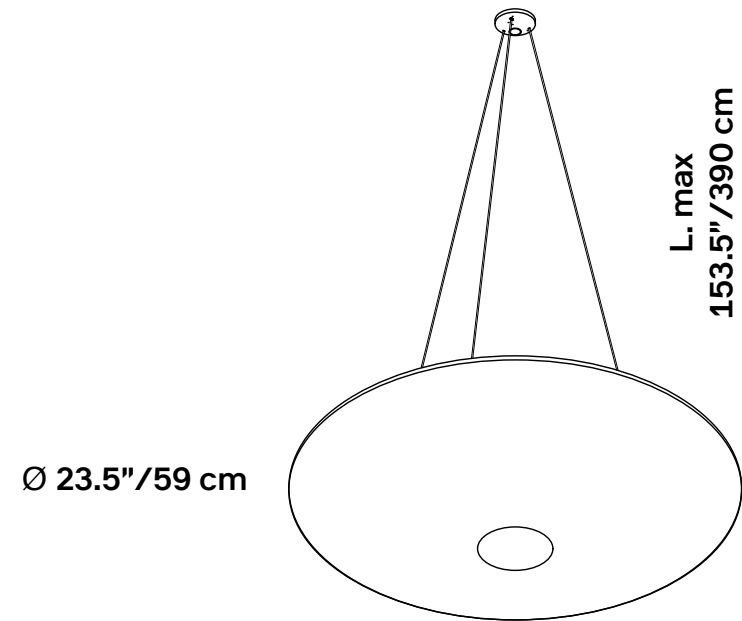

TL CEILING SUSPENDED UNIT COMPLETE KIT

Call your representative for stock levels and availability

Kit includes	01 Steel frame
	01 Ceiling plate
	03 Cables
	03 Cable fasteners
	01 TL Ceiling panel

Color	Part No
White	40040005**

Special Order
Color MOQ: 80