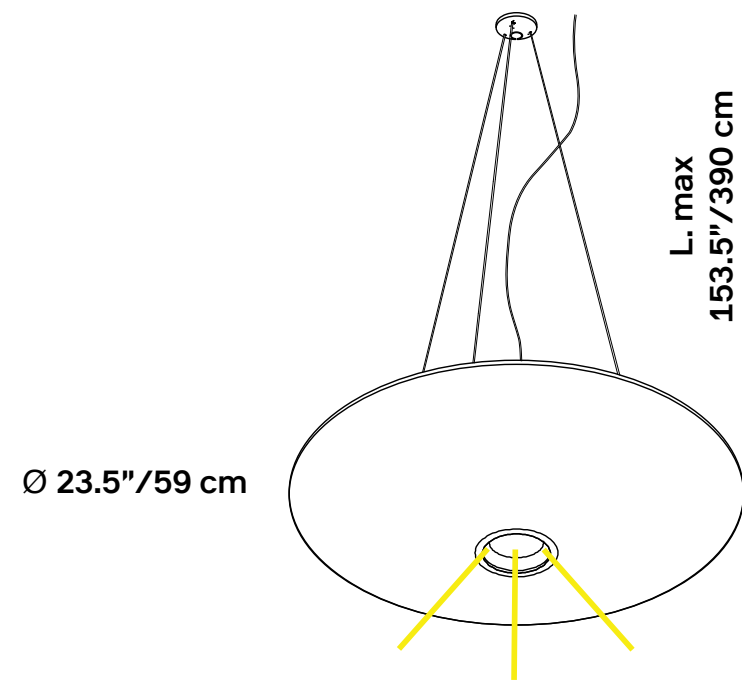

TL LUX CEILING SUSPENDED UNIT WITH LIGHT FIXTURE COMPLETE KIT

Call your representative for stock levels and availability

Wattage/Lumens: 6W / 350LM, CCT: 3000K, Projected lifetime: 30,000 hours,
Operating Temperature: 20°C – 50°C

Kit includes	01 Steel frame
	01 Ceiling plate
	03 Cables
	03 Cable fasteners
	01 TL Ceiling panel and lighting system

Color	Part No
White	40040006**

Special Order
Color MOQ: 80