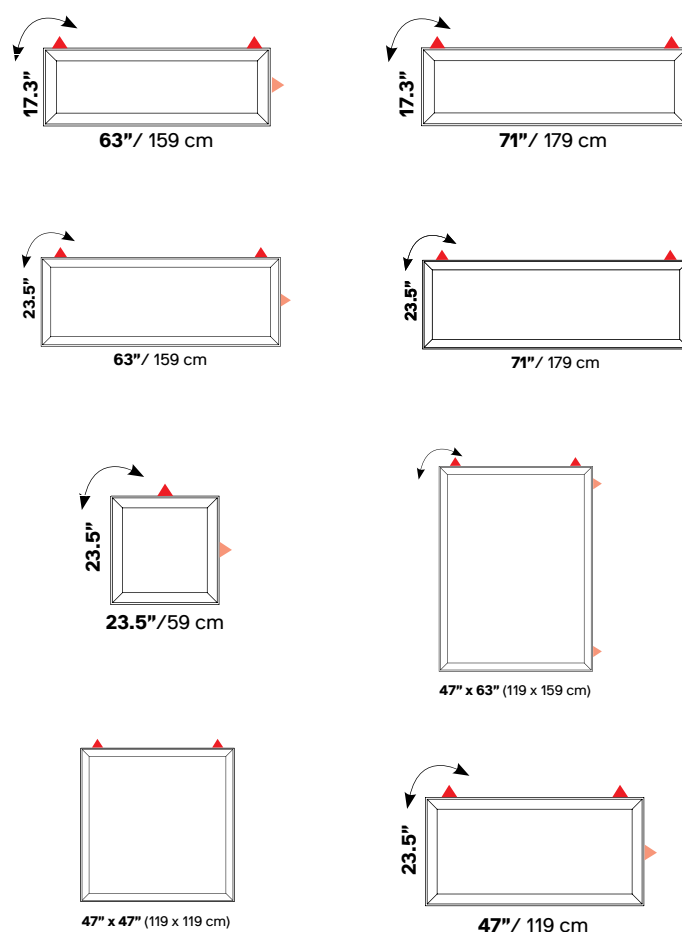

SNOWFIX EASY WALL MOUNTING HANGERS

SNOWFIX EASY PANELS HANGERS come in pairs: some orientations require only 1 Panel Hanger. Refer to pages 112 – 114 for details. (Wall mounting screws not included). Panels sold separately

Panel size	Fits All Sizes
Part No	40025586
QTY	01 Pair
Finish	Matte White

This symbol indicates the number of brackets required to hang panel. Panels can be mounted either horizontally or vertically.