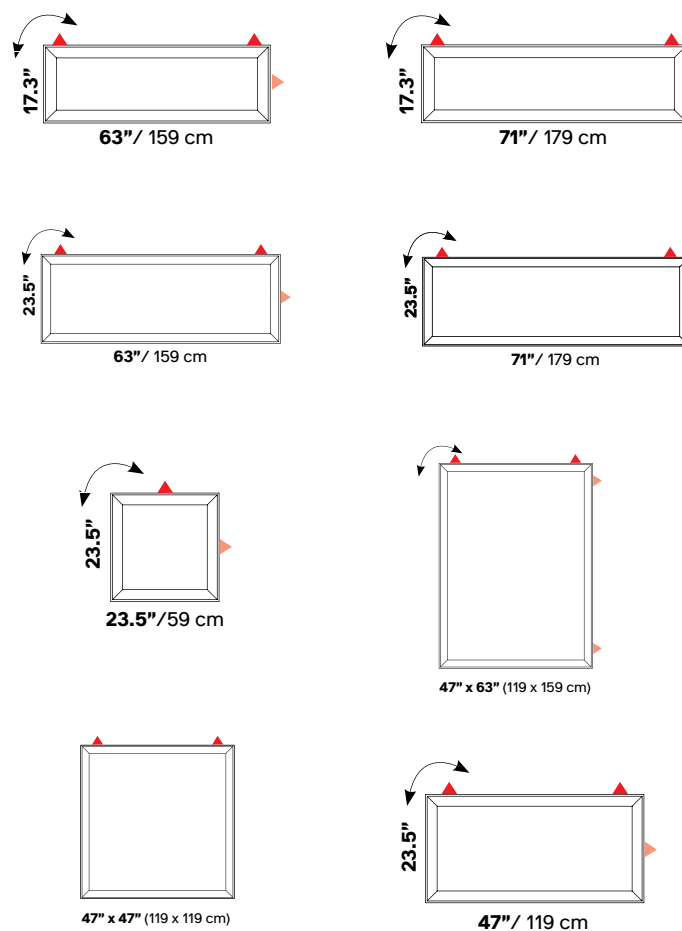

Panel size	Fits All Sizes	Fits All Sizes
Part No	40025090	40025091
QTY	01 pair	01 pair
Finish	Matte White	Satin Nickel

This symbol indicates the number of brackets required to hang panel. Panels can be mounted either horizontally or vertically.