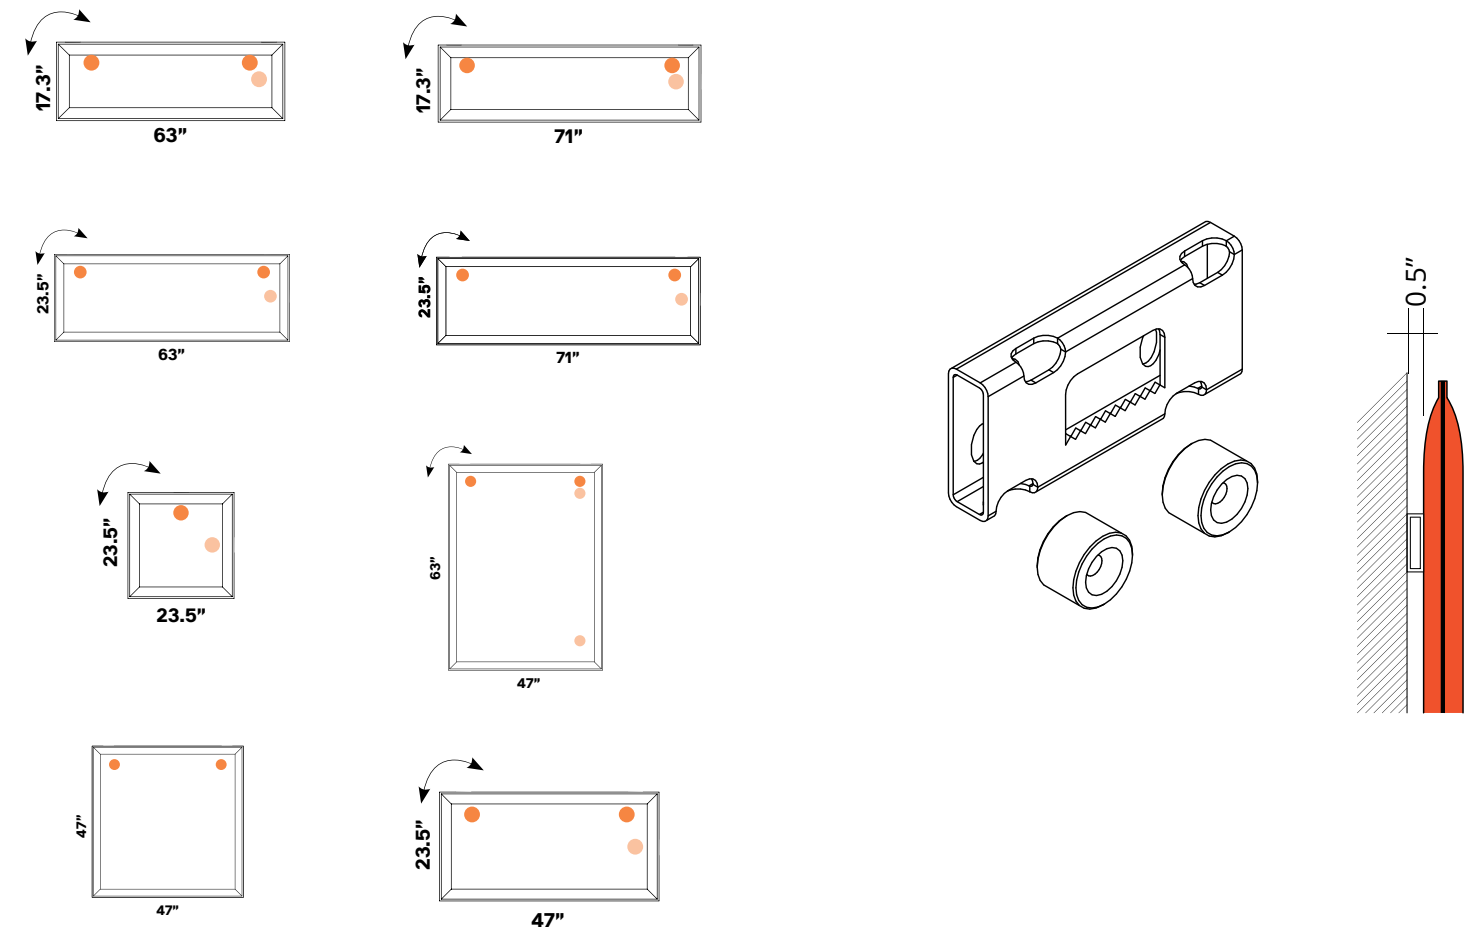

SNOWFIX EASY WALL MOUNTING HANGERS

SNOWFIX EASY PANELS HANGERS come in pairs: some orientations require only 1 Panel Hanger. Refer to pages 112 – 114 for details. (Wall mounting screws not included). Panels sold separately

Panel size	Fits All Sizes
Part No	40025586
QTY	01 Pair
Finish	Matte White

This symbol indicates the number of brackets required to hang panel. Panels can be mounted either horizontally or vertically.

SNOWFIX SMART WALL MOUNTING HANGERS

Panels sold separately

Panel size	Fits All Sizes
Part No	7S377
QTY	01
Finish	Matte White

This symbol indicates the number of brackets required to hang panel. Panels can be mounted either horizontally or vertically.