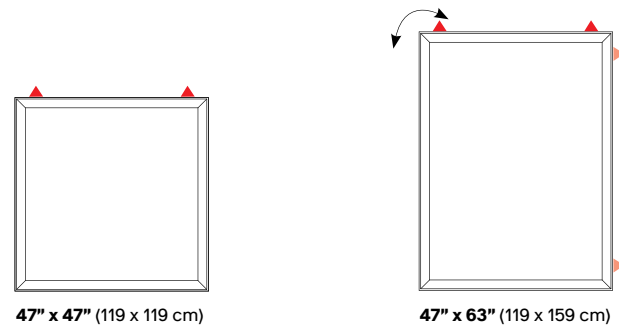

SNOWFIX PANELS

Call your representative for stock levels and availability

	Color	Part No	Part No
	White	40025042	40025045
	Silver Gray	40025043	40025046
	Charcoal Gray	40025082	40025080
	Slate Blue	40025299	40025300
	Beige	40025313**	40025314**
	Dove Gray	40025044**	40025047**
	Sun Yellow	40025316**	40025240**
	Carrot Orange	40025311**	40025241**
		Special Order Color MOQ: 18	Special Order Color MOQ: 18

	Color	Part No	Part No
	Red	40025315**	40025284**
	Rustic Brick	40025291**	40025292**
	Olive Green	40025318**	40025319**
	Dark Teal	40025307**	40025308**
	Black	40025733**	40025734**
	Cool White	40025309**	40025310**
		Special Order Color MOQ: 70	Special Order Color MOQ: 50

** Extended lead time
Extended lead time colors require: up to 10–12 weeks
Quick Ship items only show item number without additional notation
For larger swatches & full color options, please refer to pages 32–34.

Panels available in special order colors. Special order colors require:
– MOQ varies from size to size
– Lead time up to 14–16 weeks
– +10% Custom service fee