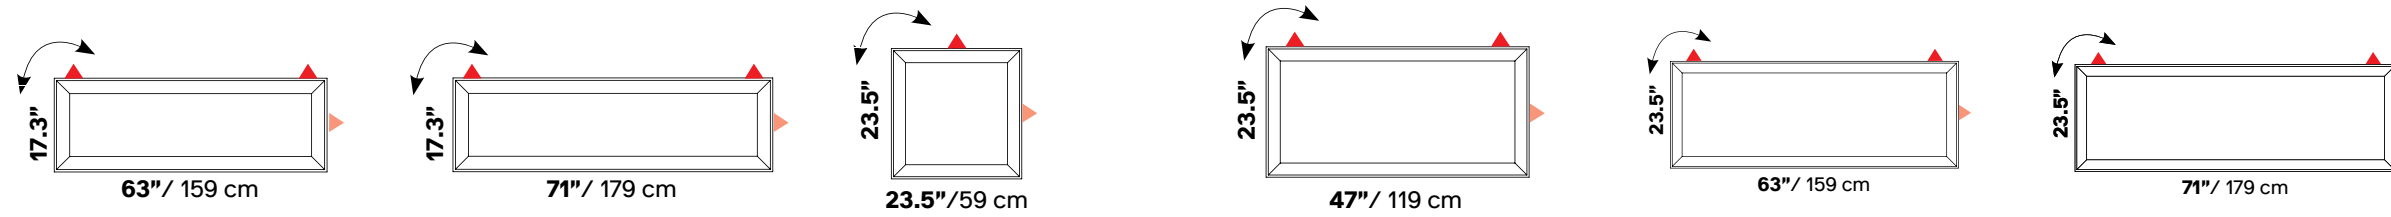

SNOWFIX PANELS

Call your representative for stock levels and availability

	Color	Part No	Part No	Part No	Part No	Part No	Part No
	White	40025595	40025608	40025140	40025649	40025002	
	Silver	40025596	40025609	40025141	40025650	40025001	40025661
	Gray						
	Charcoal	40025597	40025610	40025142	40025651	40025003	40025662
	Gray						
	Slate	40025605	40025618	40025296	40025659	40025295	40025663
	Blue						
	Beige	40025598**	40025611**	40025207**	40025652**	40020055	
	Dove	40025599**	40025612**	40025208**	40025653**	40025004	
	Gray						
	Sun	40025600**	40025613**	40025209**	40025654**	40020056**	
	Yellow						
	Carrot	40025601**	40025614**	40025211**	40025655**	40025006	
	Orange						
	Red	40025602**	40025615**	40025210**	40025656**	40020057	
		Special Order Color MOQ: 60	Special Order Color MOQ: 60	Special Order Color MOQ: 70	Special Order Color MOQ: 50	Special Order Color MOQ: 50	Special Order Color MOQ: 30

** Extended lead time

Extended lead time colors require: up to 10–12 weeks

Quick Ship items only show item number without additional notation

For larger swatches & full color options, please refer to pages 32–34.

Panels available in special order colors. Special order colors require:

– MOQ varies from size to size

– Lead time up to 14–16 weeks

– +10% Custom service fee