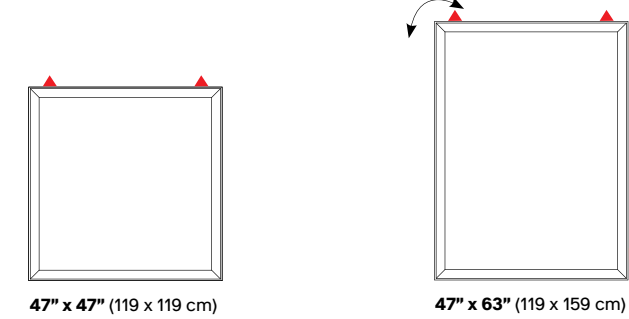

SNOWFIX PANELS

Call your representative for stock levels and availability

	Color	Part No	Part No
	White	40025042	40025045
	Silver Gray	40025043	40025046
	Charcoal Gray	40025082	40025080
	Slate Blue	40025299	40025300
	Beige	40025313**	40025314**
	Dove Gray	40025044**	40025047**
	Sun Yellow	40025316**	40025240**
	Carrot Orange	40025311**	40025241**
		Special Order Color MOQ: 18	Special Order Color MOQ: 18

	Color	Part No	Part No
	Red	40025315**	40025284**
	Rustic Brick	40025291**	40025292**
	Olive Green	40025318**	40025319**
	Dark Teal	40025307**	40025308**
	Black	40025733**	40025734**
	Cool White	40025309**	40025310**
		Special Order Color MOQ: 70	Special Order Color MOQ: 50

** Extended lead time
Extended lead time colors require: up to 10–12 weeks
Quick Ship items only show item number without additional notation
For larger swatches & full color options, please refer to pages 32–34.

Panels available in special order colors. Special order colors require:
– MOQ varies from size to size
– Lead time up to 14–16 weeks
– +10% Custom service fee