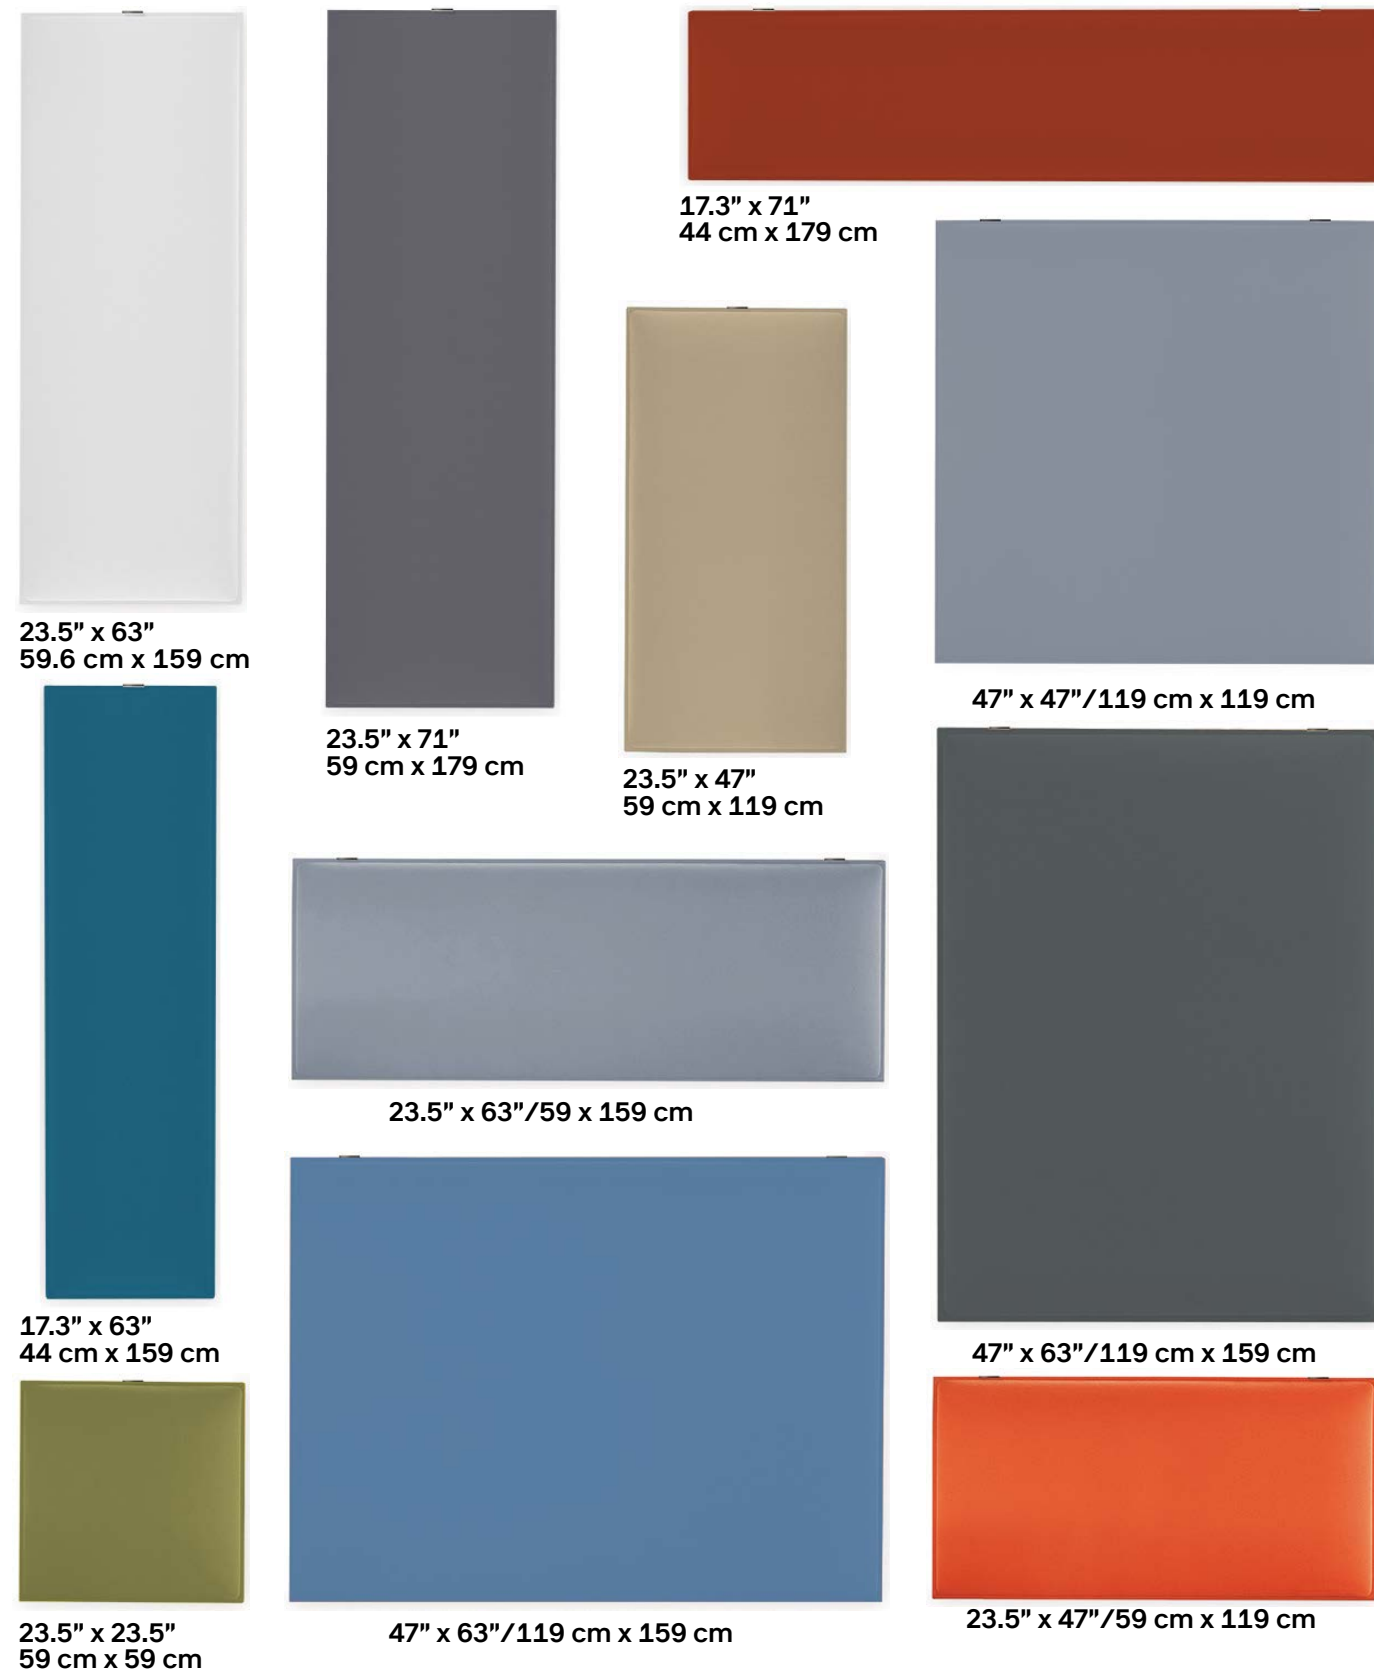

SNOWFIX

SNOWFIX

Panel with polyester internal padding with Snowsound® Technology variable density. Polyester covering in Trevira CS® fabric. The SNOWFIX brackets provide a sleek and low profile option to mount select Snowsound® Acoustic panels. Wall brackets come in either a satin nickel or matte white finish.

SNOWFIX PANELS

Call your representative for stock levels and availability

	Color	Part No	Part No	Part No	Part No	Part No	Part No
	White	40025595	40025608	40025140	40025649	40025002	
	Silver	40025596	40025609	40025141	40025650	40025001	40025661
	Gray						
	Charcoal	40025597	40025610	40025142	40025651	40025003	40025662
	Gray						
	Slate	40025605	40025618	40025296	40025659	40025295	40025663
	Blue						
	Beige	40025598**	40025611**	40025207**	40025652**	40020055	
	Dove	40025599**	40025612**	40025208**	40025653**	40025004	
	Gray						
	Sun	40025600**	40025613**	40025209**	40025654**	40020056**	
	Yellow						
	Carrot	40025601**	40025614**	40025211**	40025655**	40025006	
	Orange						
	Red	40025602**	40025615**	40025210**	40025656**	40020057	
		Special Order Color MOQ: 60	Special Order Color MOQ: 60	Special Order Color MOQ: 70	Special Order Color MOQ: 50	Special Order Color MOQ: 50	Special Order Color MOQ: 30

	Color	Part No	Part No
	White	40025042	40025045
	Silver Gray	40025043	40025046
	Charcoal Gray	40025082	40025080
	Slate Blue	40025299	40025300
	Beige	40025313**	40025314**
	Dove Gray	40025044**	40025047**
	Sun Yellow	40025316**	40025240**
	Carrot Orange	40025311**	40025241**
		Special Order Color MOQ: 18	Special Order Color MOQ: 18

	Color	Part No	Part No
	Red	40025315**	40025284**
	Rustic Brick	40025291**	40025292**
	Olive Green	40025318**	40025319**
	Dark Teal	40025307**	40025308**
	Black	40025733**	40025734**
	Cool White	40025309**	40025310**
		Special Order Color MOQ: 70	Special Order Color MOQ: 50