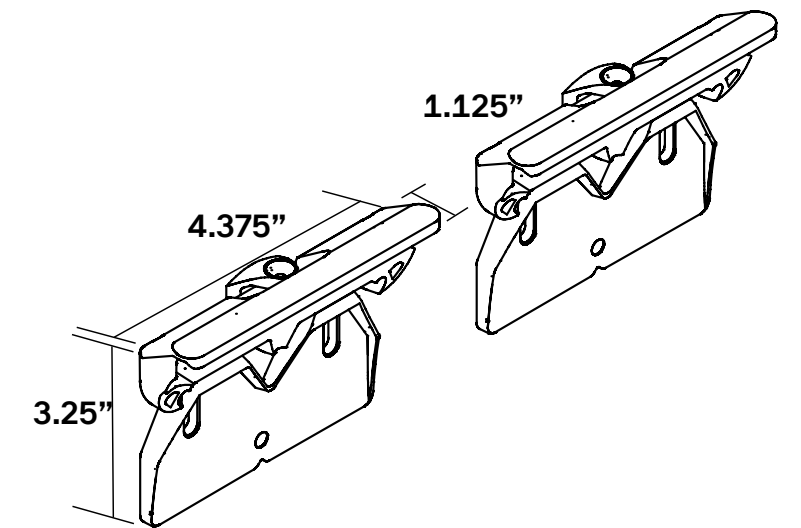

Panel size	Fits All Sizes	Fits All Sizes
Part No	40025090	40025091
QTY	01 pair	01 pair
Finish	Matte White	Satin Nickel

This symbol indicates the number of brackets required to hang panel. Panels can be mounted either horizontally or vertically.