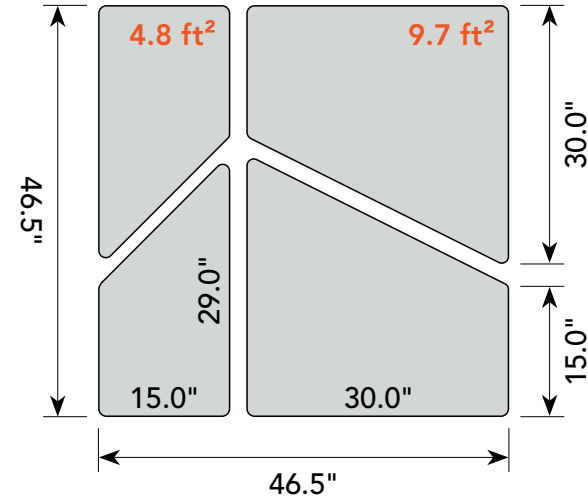

PRODUCT SIZE CHART

FLAT