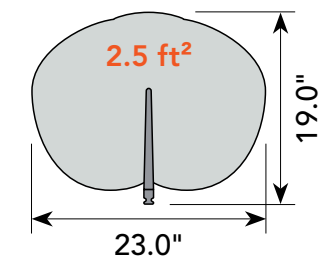

# PRODUCT SIZE CHART

CORNER, MINIMAL, SNOWFRONT, SNOWFIX, SNOWFIX EASY, SNOWMAGNET EASY & TRA LIGHT

BAFFLE, BAFFLE DIRECT, SNOWMAGNET EASY, SNOWFIX & SNOWFIX EASY

MITESCO

IN

FLOAT

BAFFLE OVERSIZE, OVERSIZE, PLI OVER, PLI OVERSIZE  
SNOWFIX, SNOWFIX EASY, SNOWMAGNET EASY & TRA LIGHT

# PRODUCT SIZE CHART

BLADE

FLAT

BOW

FLAP

FLAP GRANDE

FLAP WINGS

GIOTTO

# PRODUCT SIZE CHART