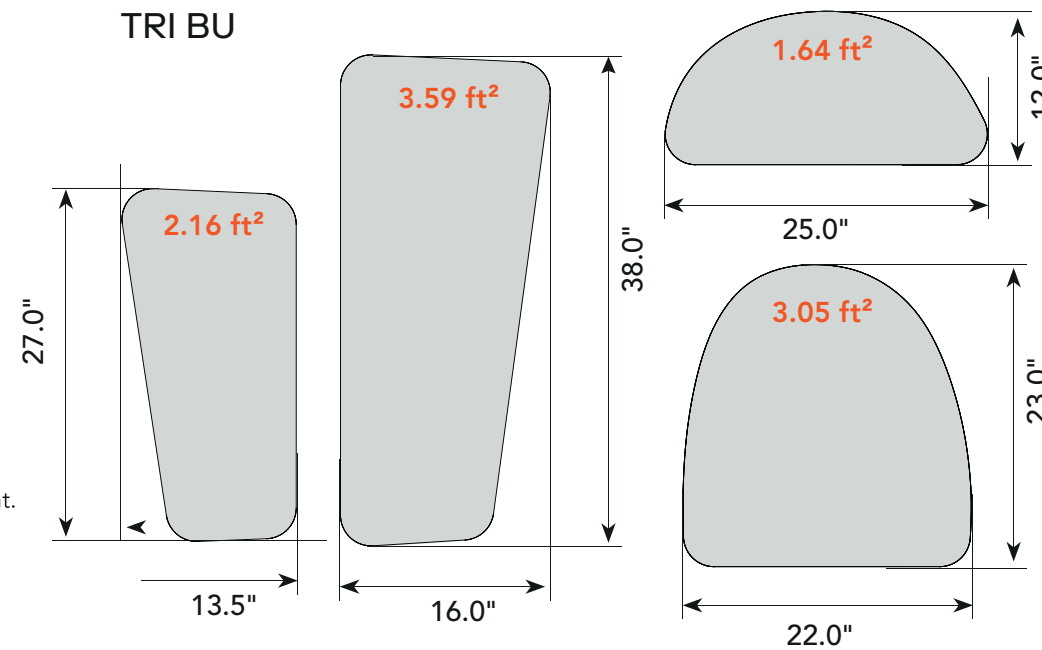

PRODUCT SIZE CHART

PERLINE

CLASP RING

DIESIS/DIESIS CEILING

Note:
Clasp Divider, Diesis and Diesis Ceiling have a wavy fiber arrangement. Square footage measurements are based on fiber laid flat.

TRI BU

CLIMBING