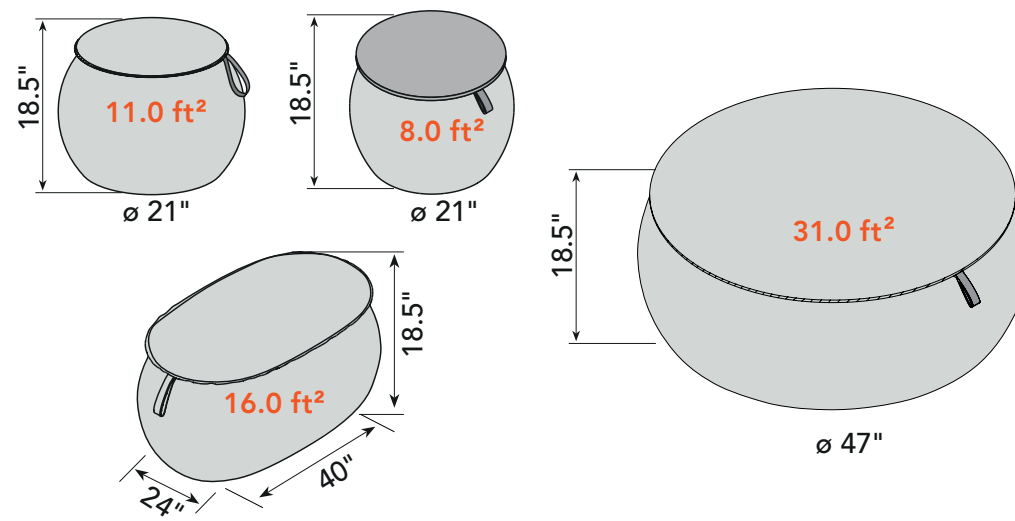

# PRODUCT SIZE CHART

CILINDRO

NAPWORK

SNOWKING

SNOWPOUF

FULCRO

# PRODUCT SIZE CHART