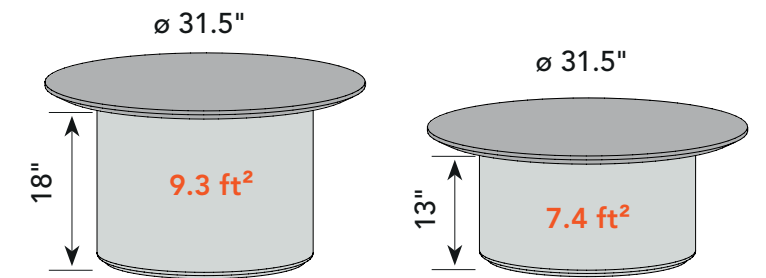

# PRODUCT SIZE CHART

CILINDRO

NAPWORK

SNOWKING

SNOWPOUF

FULCRO

# PRODUCT SIZE CHART