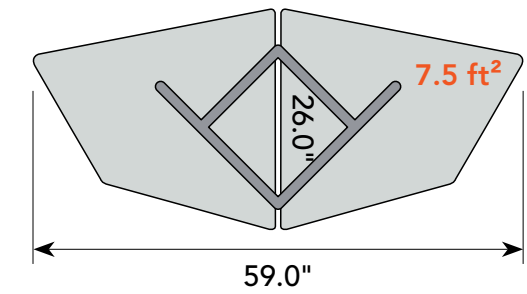

# PRODUCT SIZE CHART

CORNER, MINIMAL, SNOWFRONT, SNOWFIX, SNOWFIX EASY, SNOWMAGNET EASY & TRA LIGHT

BAFFLE, BAFFLE DIRECT, SNOWMAGNET EASY, SNOWFIX & SNOWFIX EASY

MITESCO

IN

FLOAT

BAFFLE OVERSIZE, OVERSIZE, PLI OVER, PLI OVERSIZE  
SNOWFIX, SNOWFIX EASY, SNOWMAGNET EASY & TRA LIGHT

# PRODUCT SIZE CHART

BLADE

FLAT

BOW

FLAP

FLAP GRANDE

FLAP WINGS

GIOTTO

# PRODUCT SIZE CHART