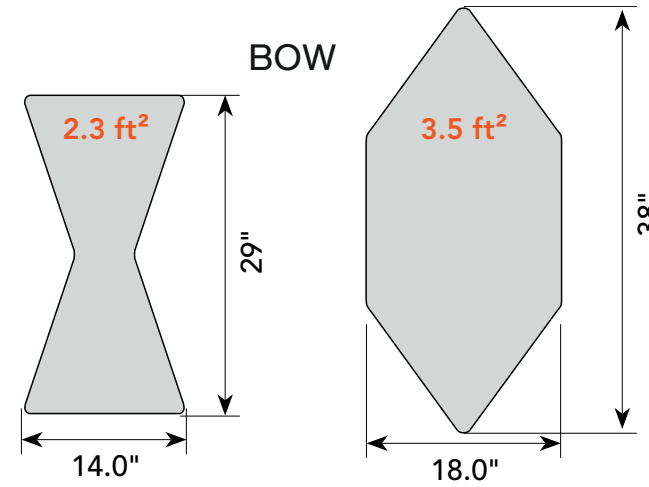

# PRODUCT SIZE CHART

CORNER, MINIMAL, SNOWFRONT, SNOWFIX, SNOWFIX EASY, SNOWMAGNET EASY & TRA LIGHT

BAFFLE, BAFFLE DIRECT, SNOWMAGNET EASY, SNOWFIX & SNOWFIX EASY

MITESCO

IN

FLOAT

BAFFLE OVERSIZE, OVERSIZE, PLI OVER, PLI OVERSIZE  
SNOWFIX, SNOWFIX EASY, SNOWMAGNET EASY & TRA LIGHT

# PRODUCT SIZE CHART

BLADE

FLAT

BOW

FLAP

FLAP GRANDE

FLAP WINGS

GIOTTO

# PRODUCT SIZE CHART