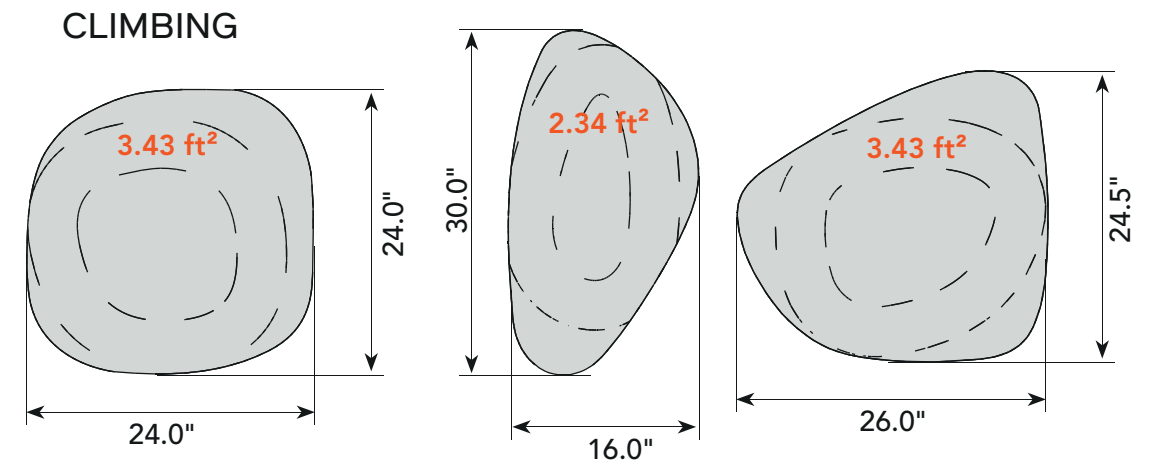

## DIESIS/DIESIS CEILING

**Note:**  
Clasp Divider, Diesis and Diesis Ceiling have a wavy fiber arrangement. Square footage measurements are based on fiber laid flat.

# PRODUCT SIZE CHART