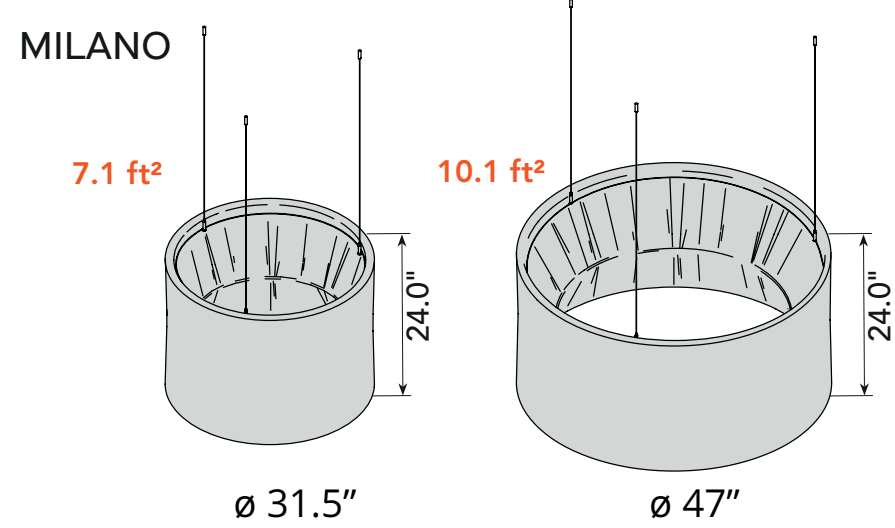

PRODUCT SIZE CHART

INTEGRAL

DUNES 10.0 ft²

SURF

MILANO

DISC

INDUSTRIAL