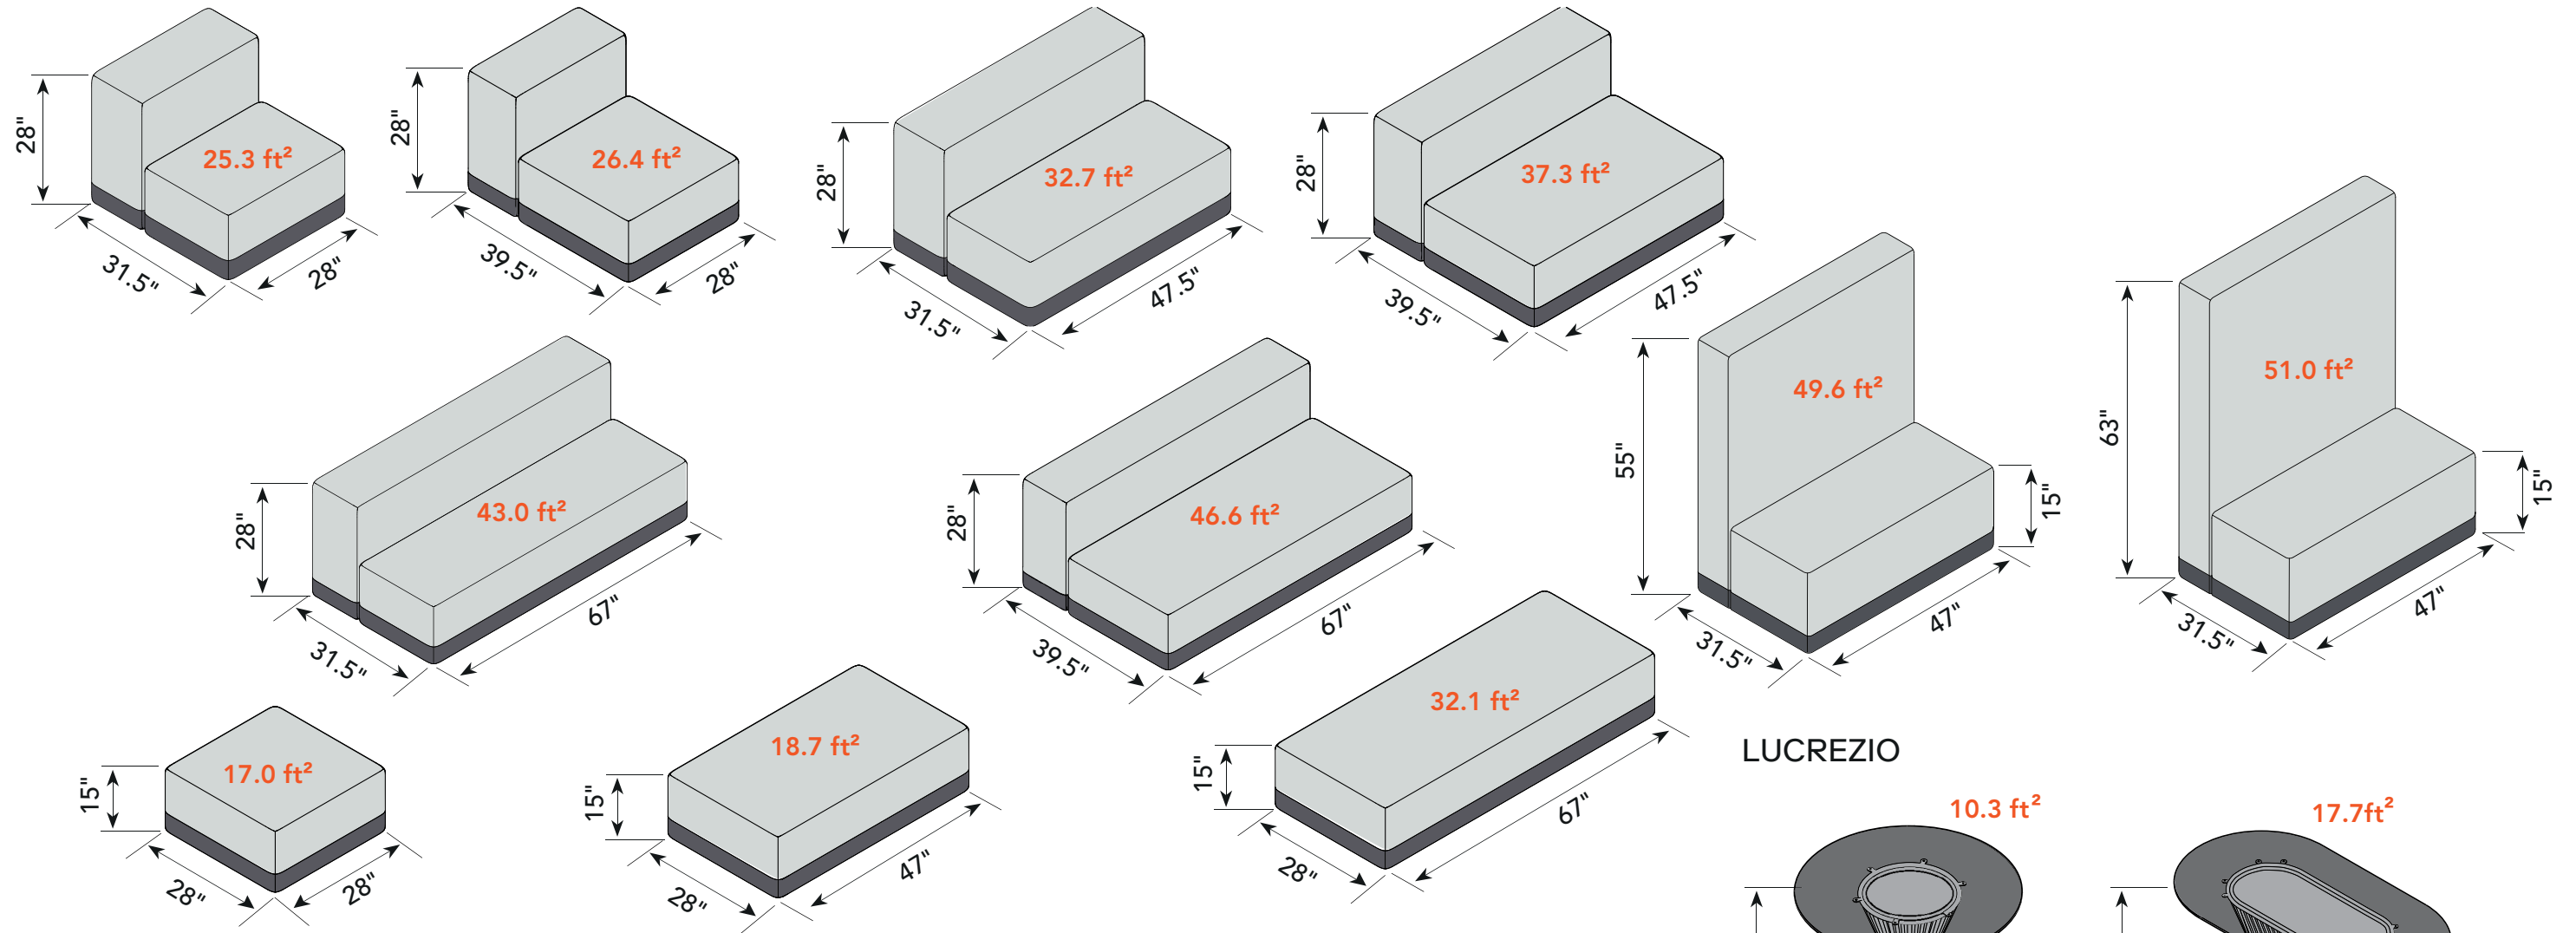

PRODUCT SIZE CHART

VOLUMI