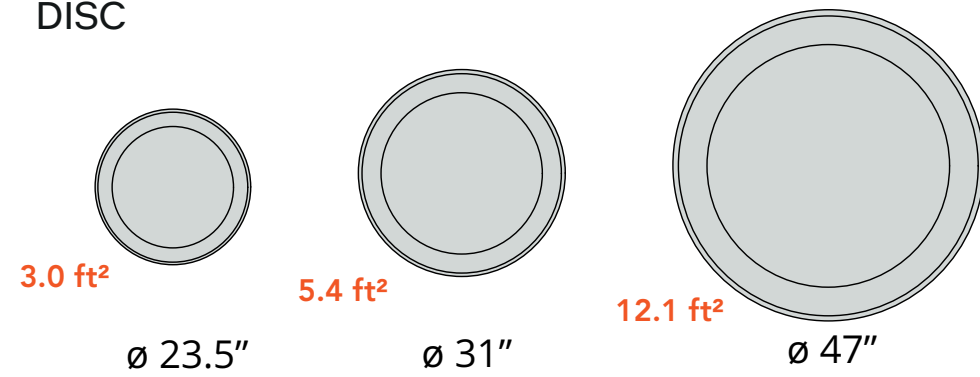

PRODUCT SIZE CHART

INTEGRAL

DUNES 10.0 ft²

SURF

MILANO

DISC

INDUSTRIAL