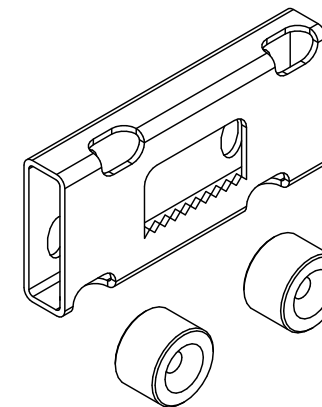

MARIO TRIMARCHI ART COMPLETE SET

Designer: Mario Trimarchi

Kit includes

02 Snowfix Smart panels hangers

01 Panel

ø 46"

ø 46"

ø 46"