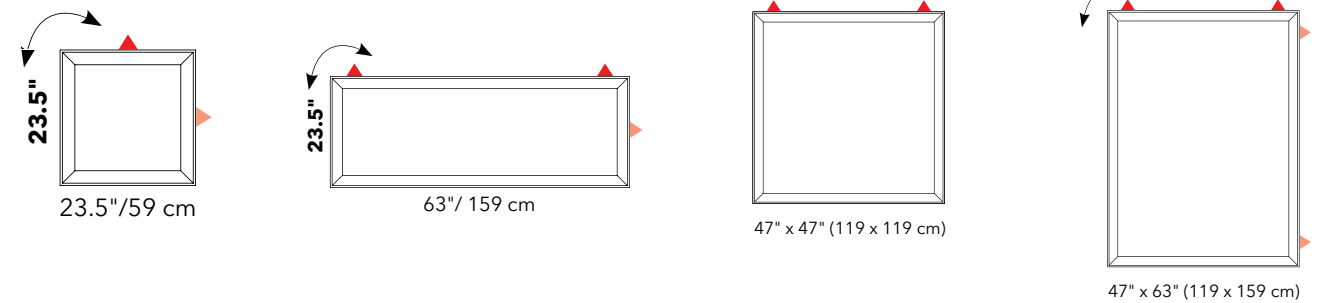

Panel size	Fits All Sizes
Part No	40025586
QTY	01 Pair
Finish	Matte White

This symbol indicates the number of brackets required to hang panel. Snowsound art panels might only require one bracket.