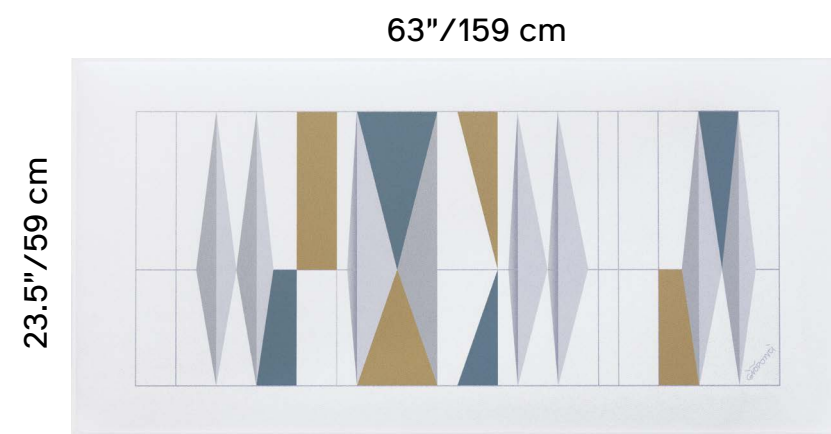

GIO PONTI ART PRINT PANELS

Designer: Gio Ponti

Villa Namazee, 1955–1964