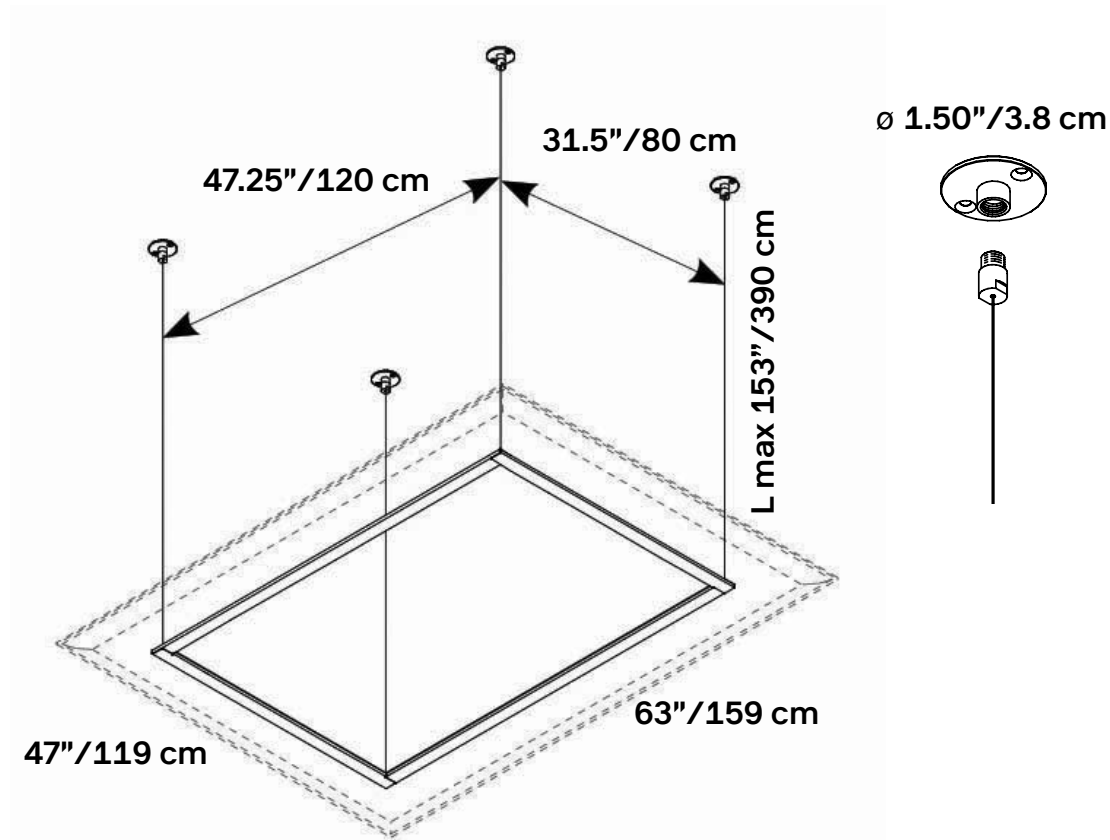

Panel size	Fits All Sizes
Part No	40025586
QTY	01 Pair
Finish	Matte White

This symbol indicates the number of brackets required to hang panel. Snowsound art panels might only require one bracket.

SNOWSOUND ART 47"X 47" CEILING SUSPENSION COMPLETE KIT

Kit includes

01 Hanging frame

04 Cables

04 Panel fasteners

04 Ceiling plates

Panel size	47" x 47"
Part No	40025233
QTY	Hardware only
Finish	Metal

SNOWSOUND ART 47"X 63" CEILING SUSPENSION COMPLETE KIT

Kit includes

01 Hanging frames

04 Cables

04 Panel fasteners

04 Ceiling plates

Panel size	47" x 63"
Part No	40025234
QTY	Hardware only
Finish	Metal