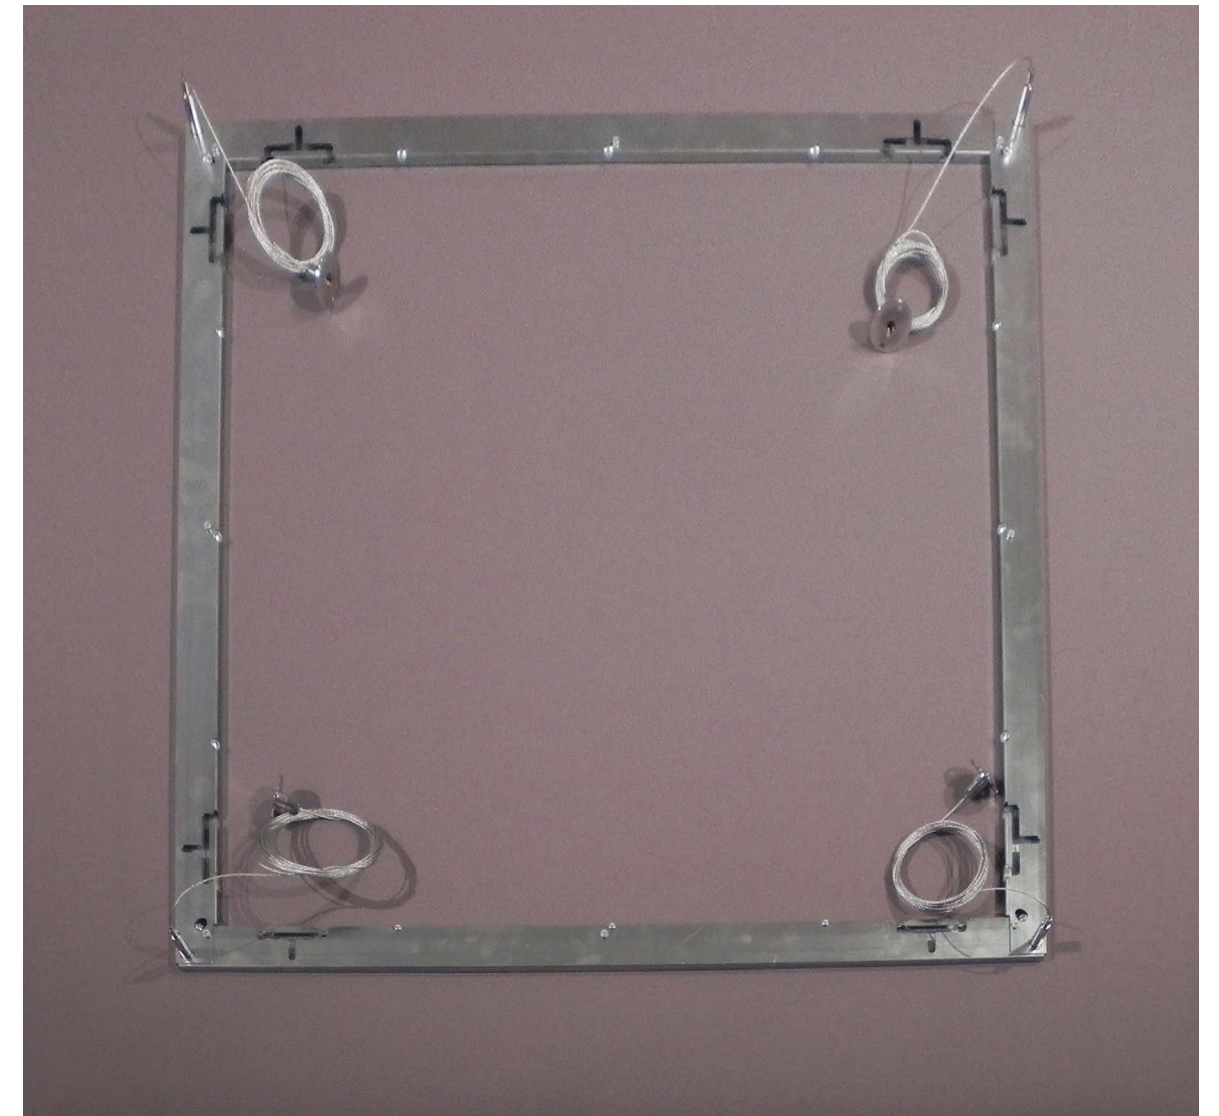

 This symbol indicates the number of brackets required to hang panel. Panels can be mounted either horizontally or vertically.

SNOWSOUND ART WALL MOUNTING HANGERS

Hangers come in pairs: some orientations require only 1 Panel Hanger. (Wall mounting screws not included). Panels sold separately.

Panel size	Fits All Sizes
Part No	40025586
QTY	01 Pair
Finish	Matte White

This symbol indicates the number of brackets required to hang panel. Snowsound art panels might only require one bracket.

SNOWSOUND ART 47"X 47" CEILING SUSPENSION COMPLETE KIT

Kit includes

01 Hanging frame

04 Cables

04 Panel fasteners

04 Ceiling plates

Panel size	47" x 47"
Part No	40025233
QTY	Hardware only
Finish	Metal

SNOWSOUND ART 47"X 63" CEILING SUSPENSION COMPLETE KIT

Kit includes

01 Hanging frames

04 Cables

04 Panel fasteners

04 Ceiling plates

Panel size	47" x 63"
Part No	40025234
QTY	Hardware only
Finish	Metal