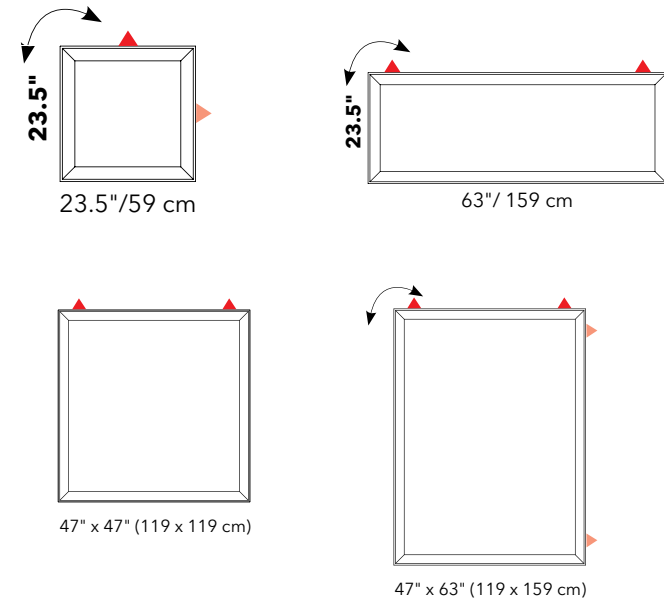

SNOWSOUND ART WALL MOUNTING BRACKETS

Pair of wall brackets come in either in a satin nickel or matte white finish. (Screws to fasten bracket to wall not included).

Panel size	Fits All Sizes	Fits All Sizes
Part No	40025090	40025091
QTY	01 pair	01 pair
Finish	Matte White	Satin Nickel

This symbol indicates the number of brackets required to hang panel. Panels can be mounted either horizontally or vertically.