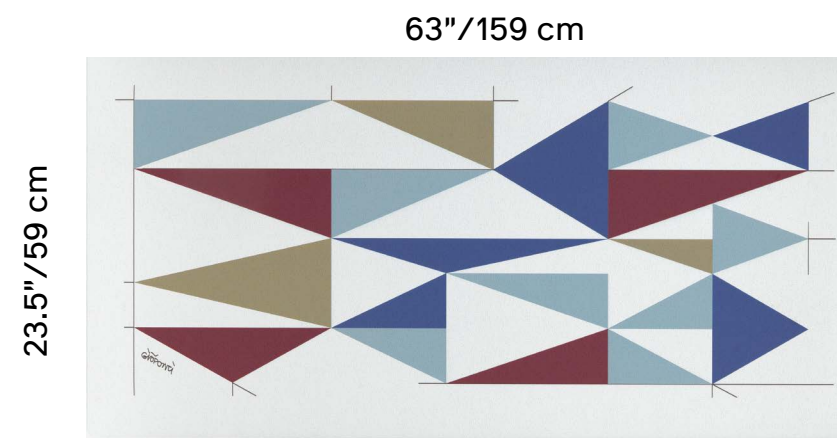

Painted Door, 1957

Color	Part No
White	7SP1206/1-0001**

Part No
7SP1606/1-0001**

** Extended lead time
Extended lead time colors require: up to 10–12 weeks
Wall mounting brackets and ceiling suspension brackets kit are sold separately. Please refer to p.268