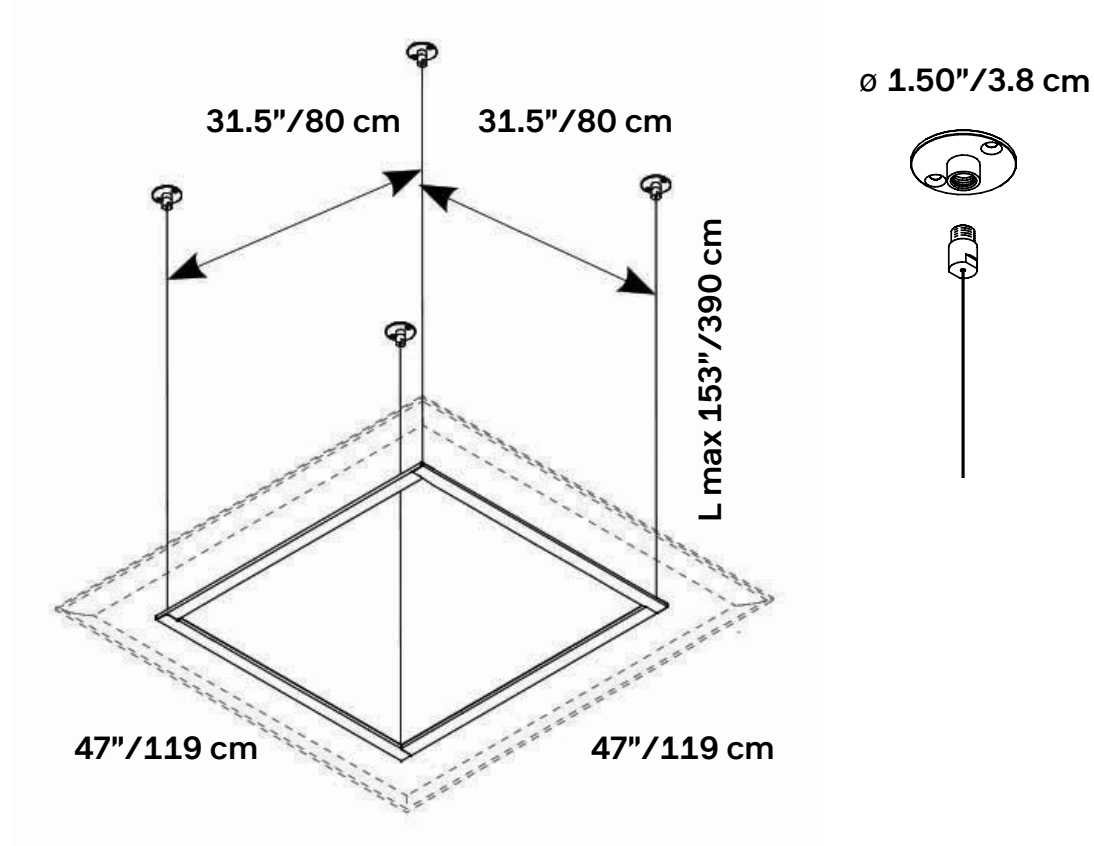

 This symbol indicates the number of brackets required to hang panel. Panels can be mounted either horizontally or vertically.

SNOWSOUND ART WALL MOUNTING HANGERS

Hangers come in pairs: some orientations require only 1 Panel Hanger. (Wall mounting screws not included). Panels sold separately.

Panel size	Fits All Sizes
Part No	40025586
QTY	01 Pair
Finish	Matte White

This symbol indicates the number of brackets required to hang panel. Snowsound art panels might only require one bracket.

SNOWSOUND ART 47"X 47" CEILING SUSPENSION COMPLETE KIT

Kit includes

01 Hanging frame

04 Cables

04 Panel fasteners

04 Ceiling plates

Panel size	47" x 47"
Part No	40025233
QTY	Hardware only
Finish	Metal

SNOWSOUND ART 47"X 63" CEILING SUSPENSION COMPLETE KIT

Kit includes

01 Hanging frames

04 Cables

04 Panel fasteners

04 Ceiling plates

Panel size	47" x 63"
Part No	40025234
QTY	Hardware only
Finish	Metal