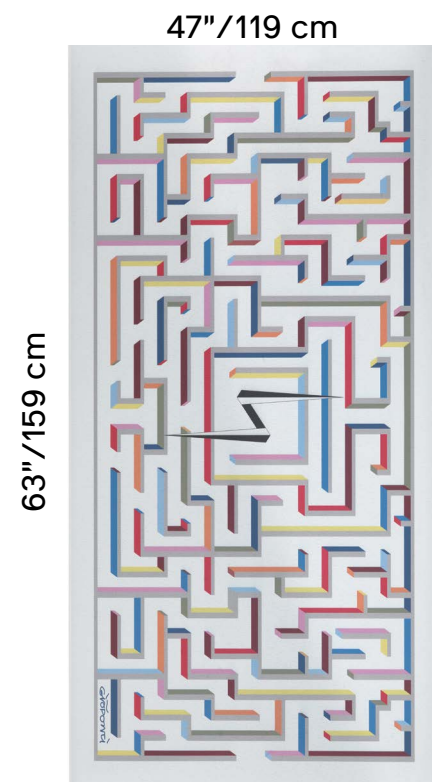

GIO PONTI ART PRINT PANELS

Designer: Gio Ponti

Labyrinth, 1941-1947