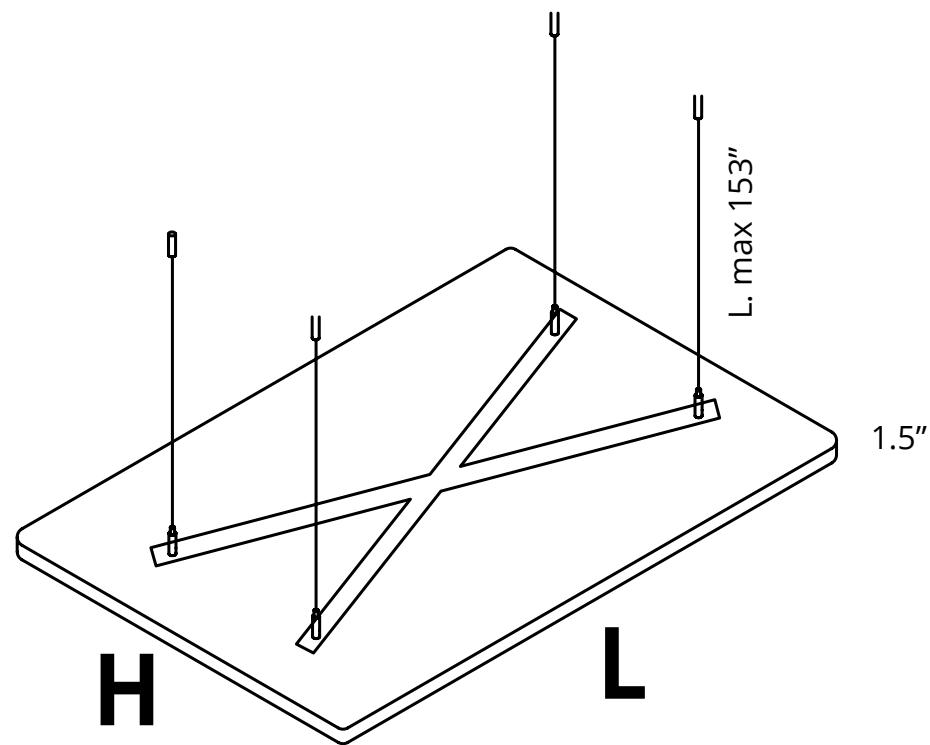

CEILING SUSPENDED CLOUD COMPLETE SET

Call your representative for stock levels and availability

Kit includes	04 or 02 Industrial Panels
	04 or 02 sets of frames
	16 or 08 sets (4 per panel) of ceiling plates, cables, and connectors to frame

Quantity of panels and hardware based on kit number and panel size.

Size	47" L x 31.5" H	63" L x 23.5" H	63" L x 47" H
QTY	04	04	02
Part No	7IN128/CC	7IN166/CC	7IN1612/CC