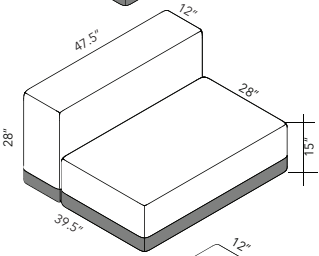

MODEL:7DCL2-F3
MODEL:7DCL2A-F3
Fiber 3 Melange
Textile cover

125 Hz / Aobj 16.68 sq.ft.
250 Hz / Aobj 23.03 sq.ft.
500 Hz / Aobj 33.37 sq.ft.
1000 Hz / Aobj 36.27 sq.ft.
2000 Hz / Aobj 34.77 sq.ft.
4000 Hz / Aobj 32.40 sq.ft.

MODEL:7DCL2-F8
MODEL:7DCL2A-F8
Fiber 8 Bouclè
Textile cover

125 Hz / Aobj 17.76 sq.ft.
250 Hz / Aobj 25.30 sq.ft.
500 Hz / Aobj 33.91 sq.ft.
1000 Hz / Aobj 37.46 sq.ft.
2000 Hz / Aobj 35.84 sq.ft.
4000 Hz / Aobj 33.48 sq.ft.