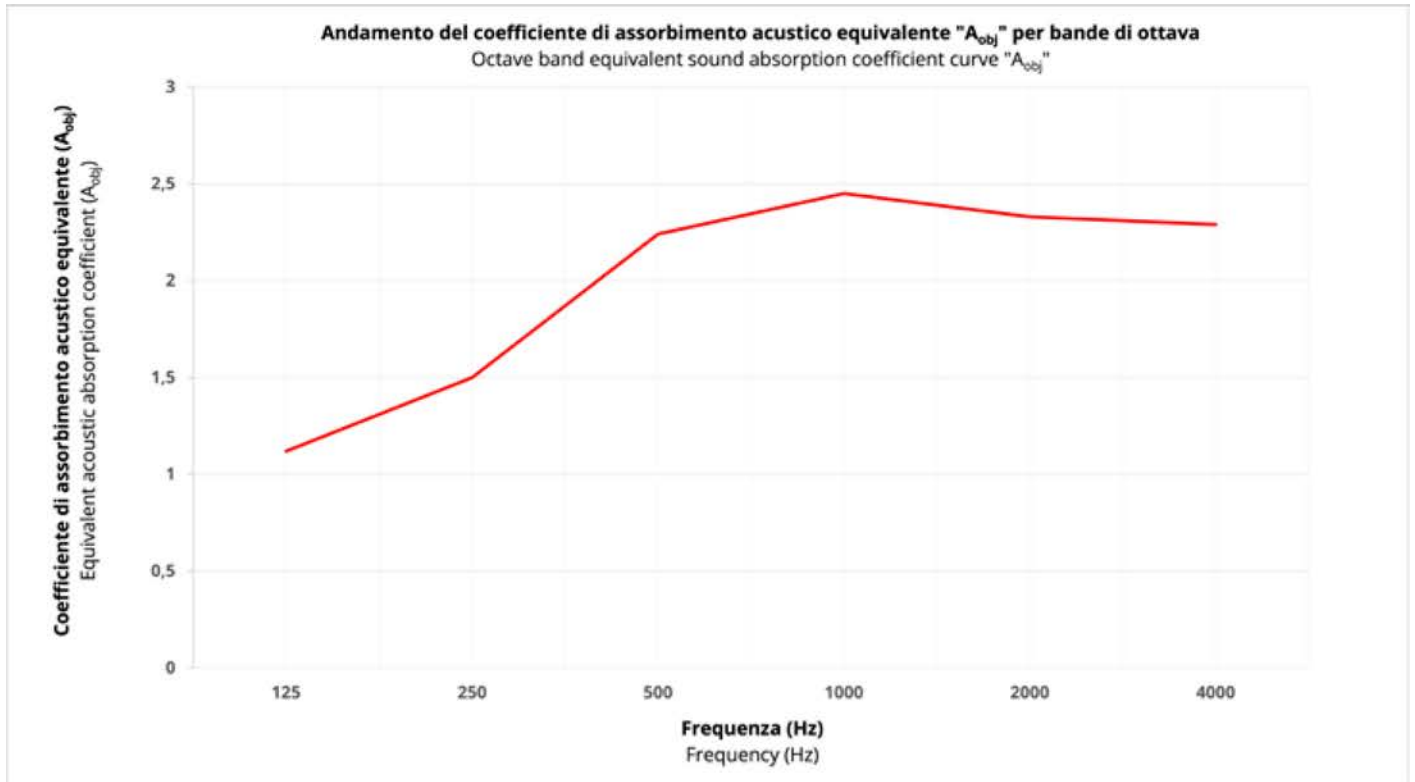

VOLUMI

SOFA VOLUMI 28 in. x 39.5 in. - FIBER 3 MELANGE TEXTILE COVER