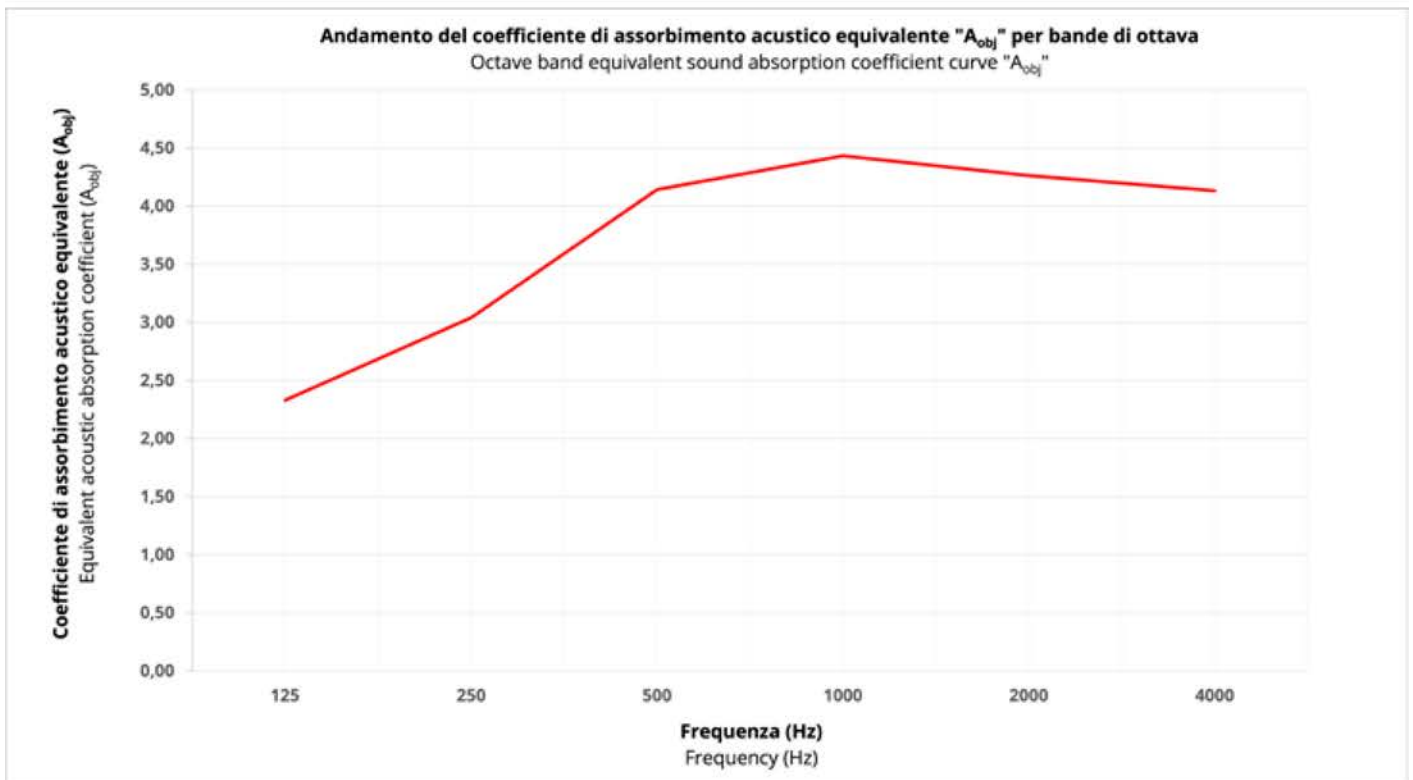

SOFA VOLUMI 67 in. x 39.5 in. - FIBER 8 BOUCLÈ TEXTILE COVER