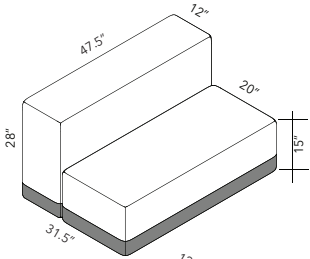

MODEL:7DCL10-F3
MODEL:7DC-
L10A-F3
Fiber 3 Melange
Textile cover

125 Hz / Aobj 13.45 sq.ft.
250 Hz / Aobj 21.53 sq.ft.
500 Hz / Aobj 29.39 sq.ft.
1000 Hz / Aobj 32.73 sq.ft.
2000 Hz / Aobj 31.75 sq.ft.
4000 Hz / Aobj 30.14 sq.ft.

MODEL:7DCL10-F8
MODEL:7DC-
L10A-F8
Fiber 8 Bouclè
Textile cover

125 Hz / Aobj 14.53 sq.ft.
250 Hz / Aobj 22.17 sq.ft.
500 Hz / Aobj 30.46 sq.ft.
1000 Hz / Aobj 34.12 sq.ft.
2000 Hz / Aobj 32.40 sq.ft.
4000 Hz / Aobj 31.22 sq.ft.