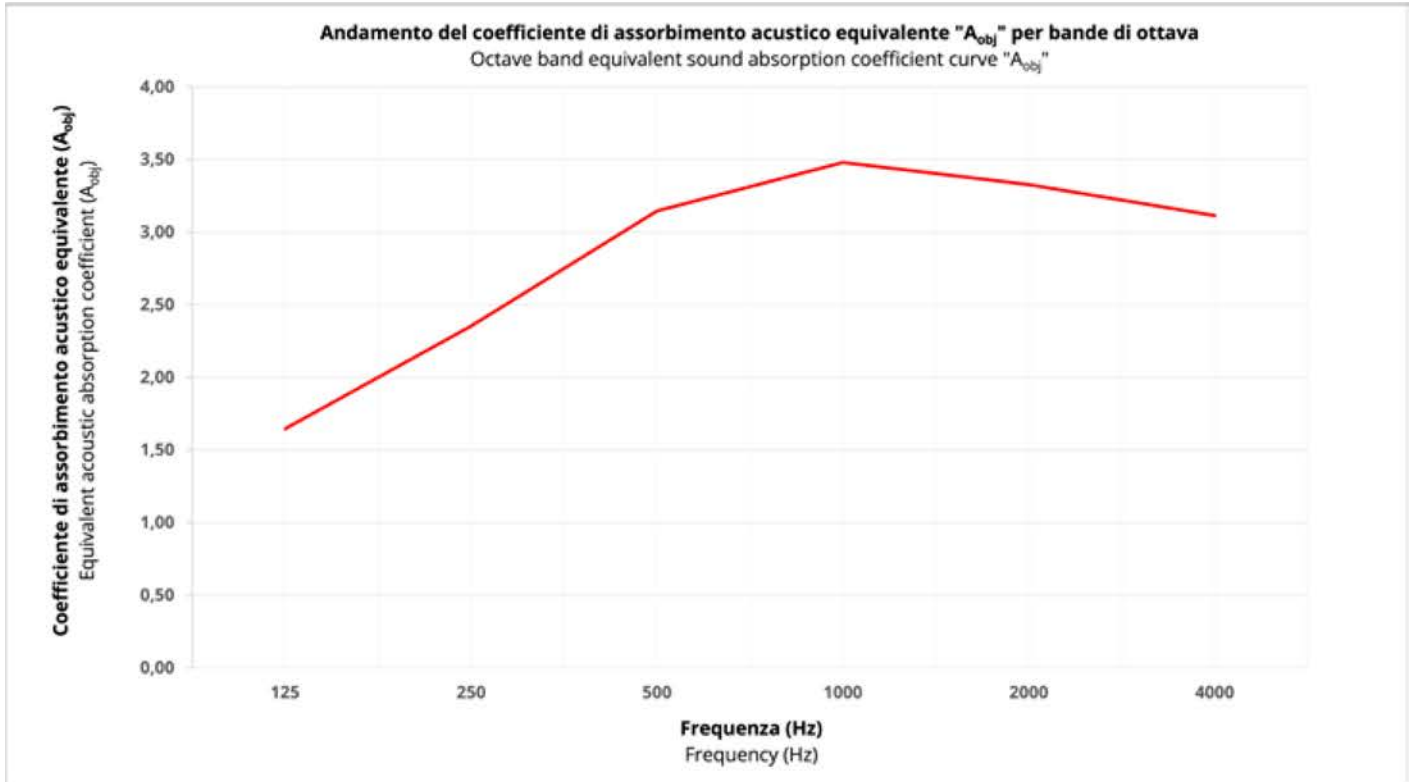

VOLUMI

SOFA VOLUMI 47.5 in. x 39.5 in. - FIBER 8 BOUCLÈ TEXTILE COVER