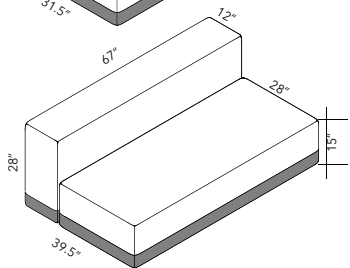

MODEL:7DCL3-F3
MODEL:7DCL3A-F3
Fiber 3 Melange
Textile cover

125 Hz / Aobj 24.00 sq.ft.
250 Hz / Aobj 31.75 sq.ft.
500 Hz / Aobj 43.49 sq.ft.
1000 Hz / Aobj 46.61 sq.ft.
2000 Hz / Aobj 44.89 sq.ft.
4000 Hz / Aobj 44.02 sq.ft.

MODEL:7DCL3-F8
MODEL:7DCL3A-F8
Fiber 8 Bouclè
Textile cover

125 Hz / Aobj 26.08 sq.ft.
250 Hz / Aobj 32.72 sq.ft.
500 Hz / Aobj 44.56 sq.ft.
1000 Hz / Aobj 47.68 sq.ft.
2000 Hz / Aobj 45.85 sq.ft.
4000 Hz / Aobj 44.45 sq.ft.

MODEL:7DCL4-F3
MODEL:7DCL4A-F3
Fiber 3 Melange
Textile cover

125 Hz / Aobj 7.32 sq.ft.
250 Hz / Aobj 9.36 sq.ft.
500 Hz / Aobj 14.64 sq.ft.
1000 Hz / Aobj 17.01 sq.ft.
2000 Hz / Aobj 15.82 sq.ft.
4000 Hz / Aobj 14.85 sq.ft.

MODEL:7DCL4-F8
MODEL:7DCL4A-F8
Fiber 8 Bouclè
Textile cover

125 Hz / Aobj 7.21 sq.ft.
250 Hz / Aobj 9.80 m2
500 Hz / Aobj 14.90 m2
1000 Hz / Aobj 17.22 m2
2000 Hz / Aobj 15.72 m2
4000 Hz / Aobj 14.53 m2