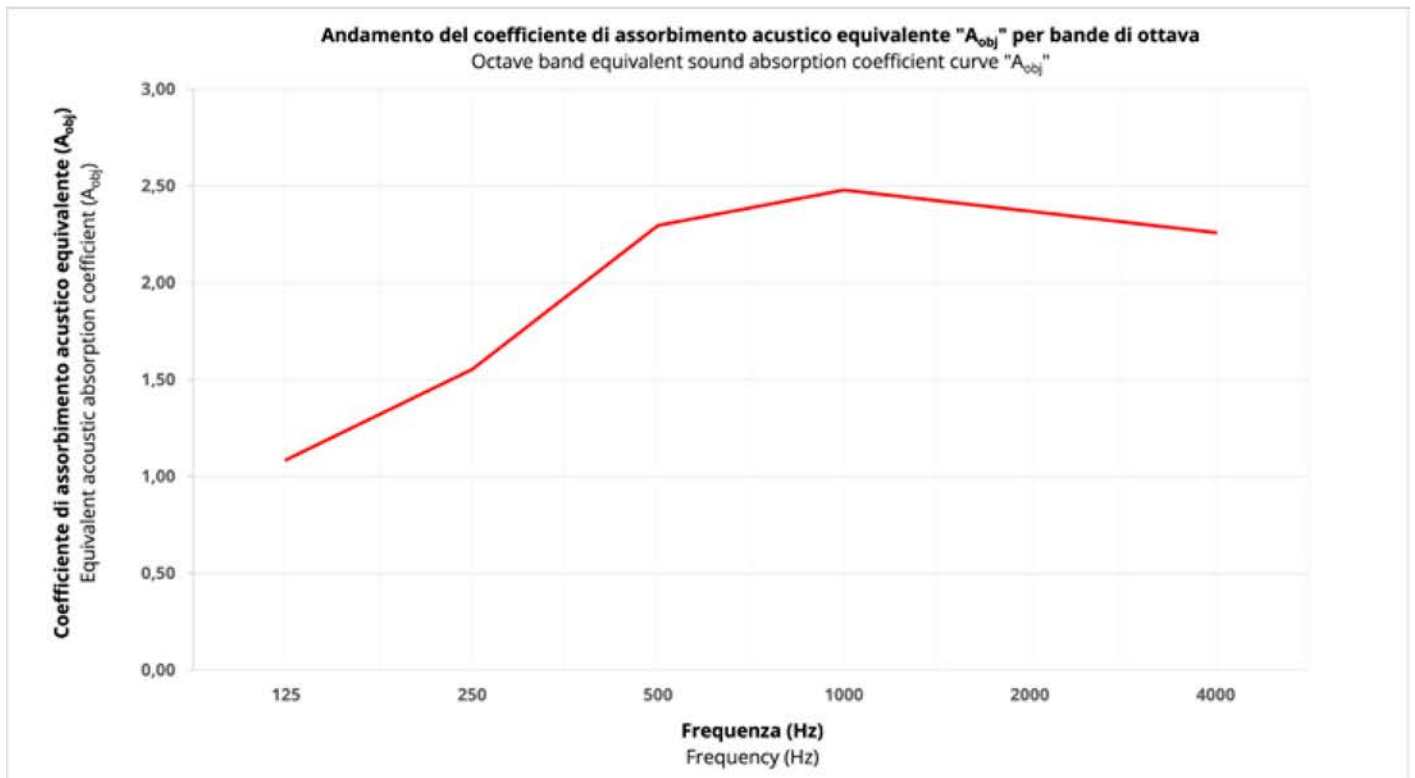

SOFA VOLUMI 28 in. x 39.5 in. - FIBER 8 BOUCLÈ TEXTILE COVER