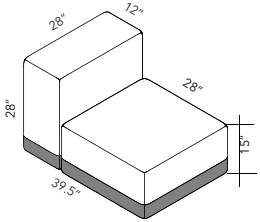

VOLUMI

MODEL:7DCL1-F3
MODEL:7DCL1A-F3
Fiber 3 Melange
Textile cover

125 Hz / Aobj 12.06 sq.ft.
250 Hz / Aobj 16.15 sq.ft.
500 Hz / Aobj 24.12 sq.ft.
1000 Hz / Aobj 26.37 sq.ft.
2000 Hz / Aobj 25.08 sq.ft.
4000 Hz / Aobj 24.65 sq.ft.

MODEL:7DCL1-F8
MODEL:7DCL1A-F8
Fiber 8 Bouclè
Textile cover

125 Hz / Aobj 11.73 sq.ft.
250 Hz / Aobj 16.68 sq.ft.
500 Hz / Aobj 24.76 sq.ft.
1000 Hz / Aobj 26.69 sq.ft.
2000 Hz / Aobj 25.51 sq.ft.
4000 Hz / Aobj 24.33 sq.ft.