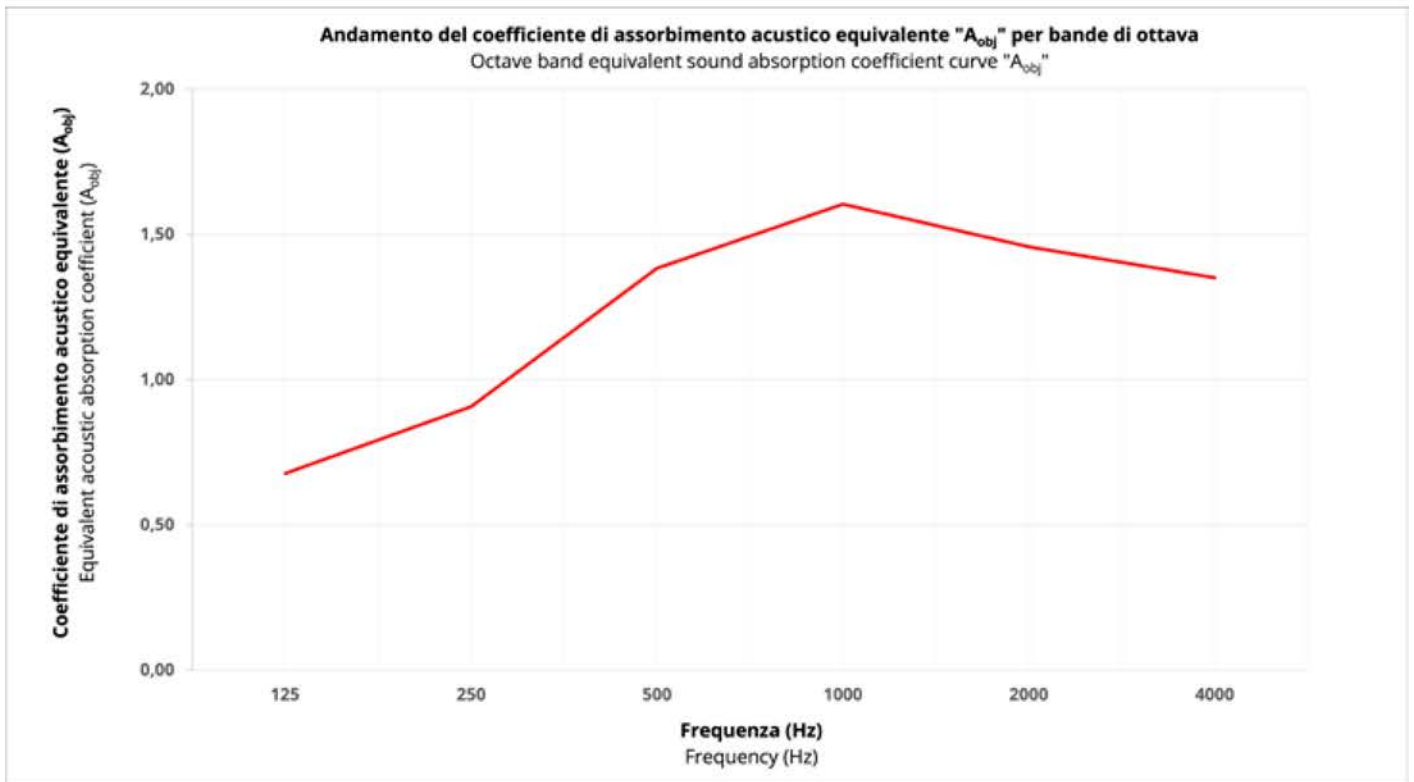

POUF VOLUMI 28 in. x 28 in. - FIBER 8 BOUCLÈ TEXTILE COVER