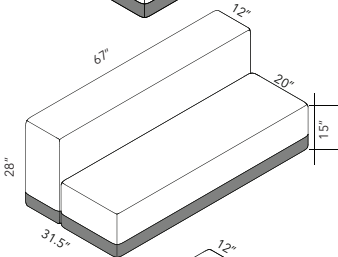

MODEL:7DCL11-F3
MODEL:7DC-
L11A-F3
Fiber 3 Melange
Textile cover

125 Hz / Aobj 20.02 sq.ft.
250 Hz / Aobj 28.42 sq.ft.
500 Hz / Aobj 40.15 sq.ft.
1000 Hz / Aobj 43.06 sq.ft.
2000 Hz / Aobj 41.55 sq.ft.
4000 Hz / Aobj 40.36 sq.ft.

MODEL:7DCL11-F8
MODEL:7DC-
L11A-F8
Fiber 8 Bouclè
Textile cover

125 Hz / Aobj 21.00 sq.ft.
250 Hz / Aobj 20.06 sq.ft.
500 Hz / Aobj 41.23 sq.ft.
1000 Hz / Aobj 43.81 sq.ft.
2000 Hz / Aobj 42.63 sq.ft.
4000 Hz / Aobj 41.33 sq.ft.