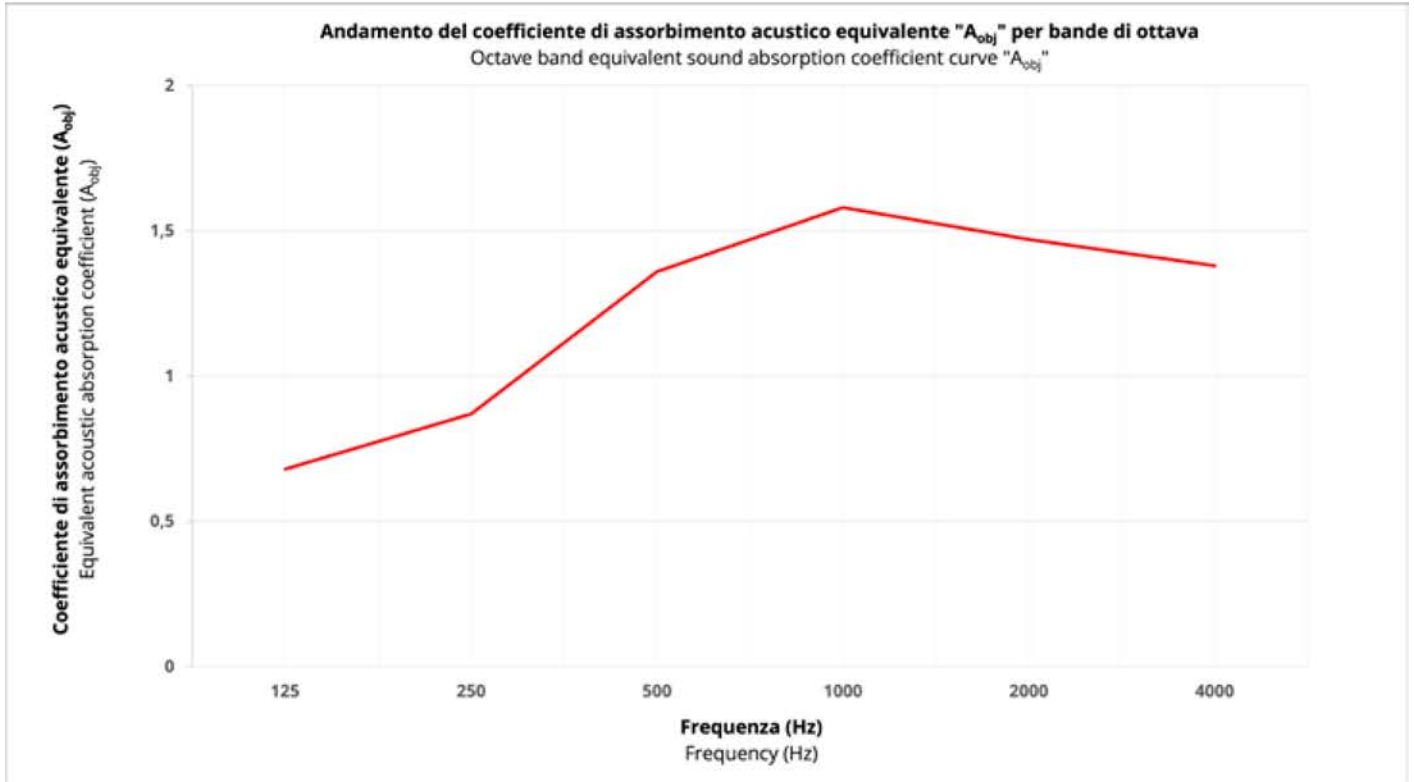

VOLUMI

POUF VOLUMI 28 in. x 28 in. - FIBER 3 MELANGE TEXTILE COVER