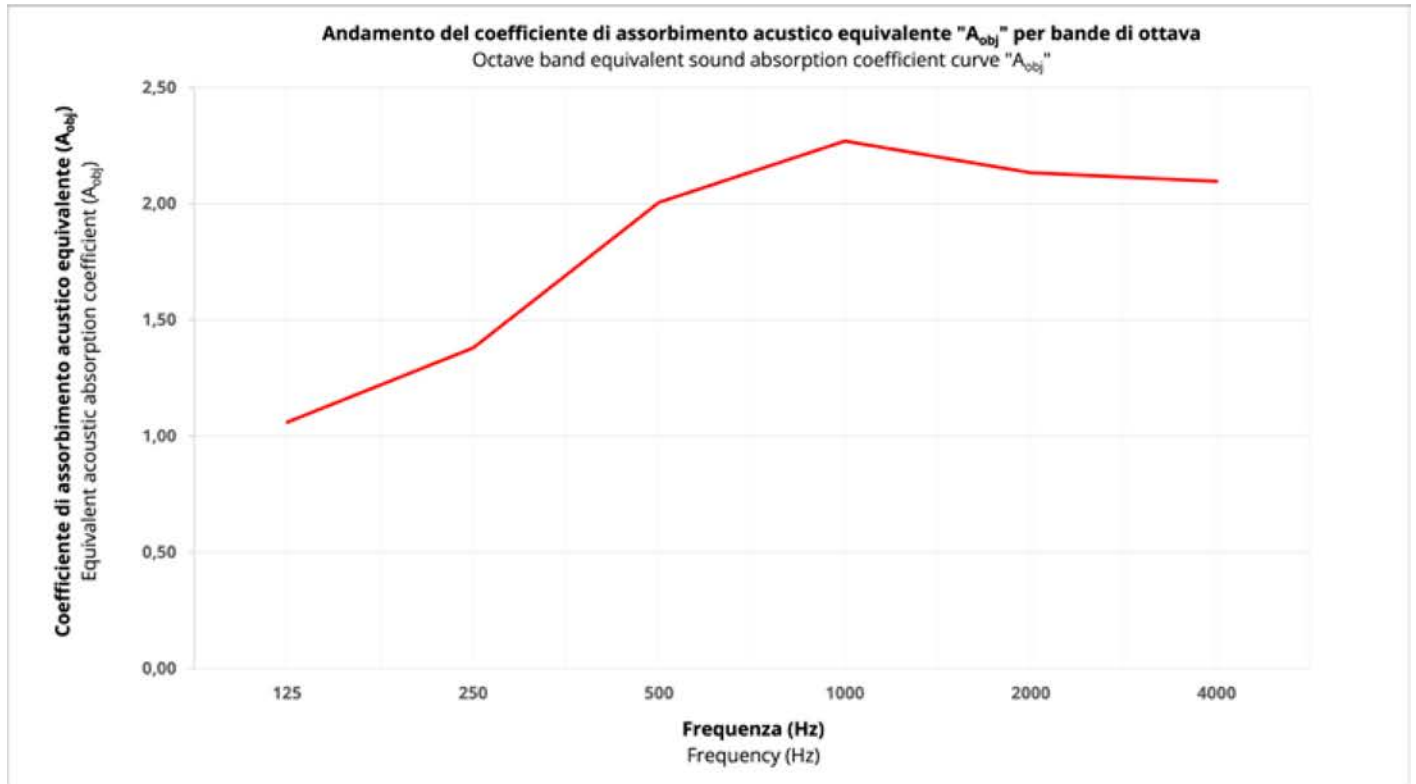

VOLUMI

POUF VOLUMI 47.5 in. x 28 in. - FIBER 8 BOUCLÈ TEXTILE COVER