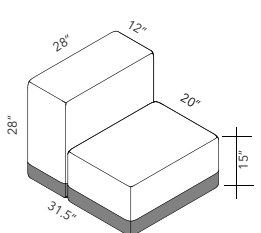

MODEL:7DCL9-F3
MODEL:7DCL9A-F3
Fiber 3 Melange
Textile cover

125 Hz / Aobj 9.90 sq.ft.
250 Hz / Aobj 14.10 sq.ft.
500 Hz / Aobj 21.64 sq.ft.
1000 Hz / Aobj 25.30 sq.ft.
2000 Hz / Aobj 22.60 sq.ft.
4000 Hz / Aobj 21.42 sq.ft.

MODEL:7DCL9-F8
MODEL:7DCL9A-F8
Fiber 8 Bouclè
Textile cover

125 Hz / Aobj 8.72 sq.ft.
250 Hz / Aobj 13.45 sq.ft.
500 Hz / Aobj 22.07 sq.ft.
1000 Hz / Aobj 23.47 sq.ft.
2000 Hz / Aobj 23.25 sq.ft.
4000 Hz / Aobj 22.17 sq.ft.