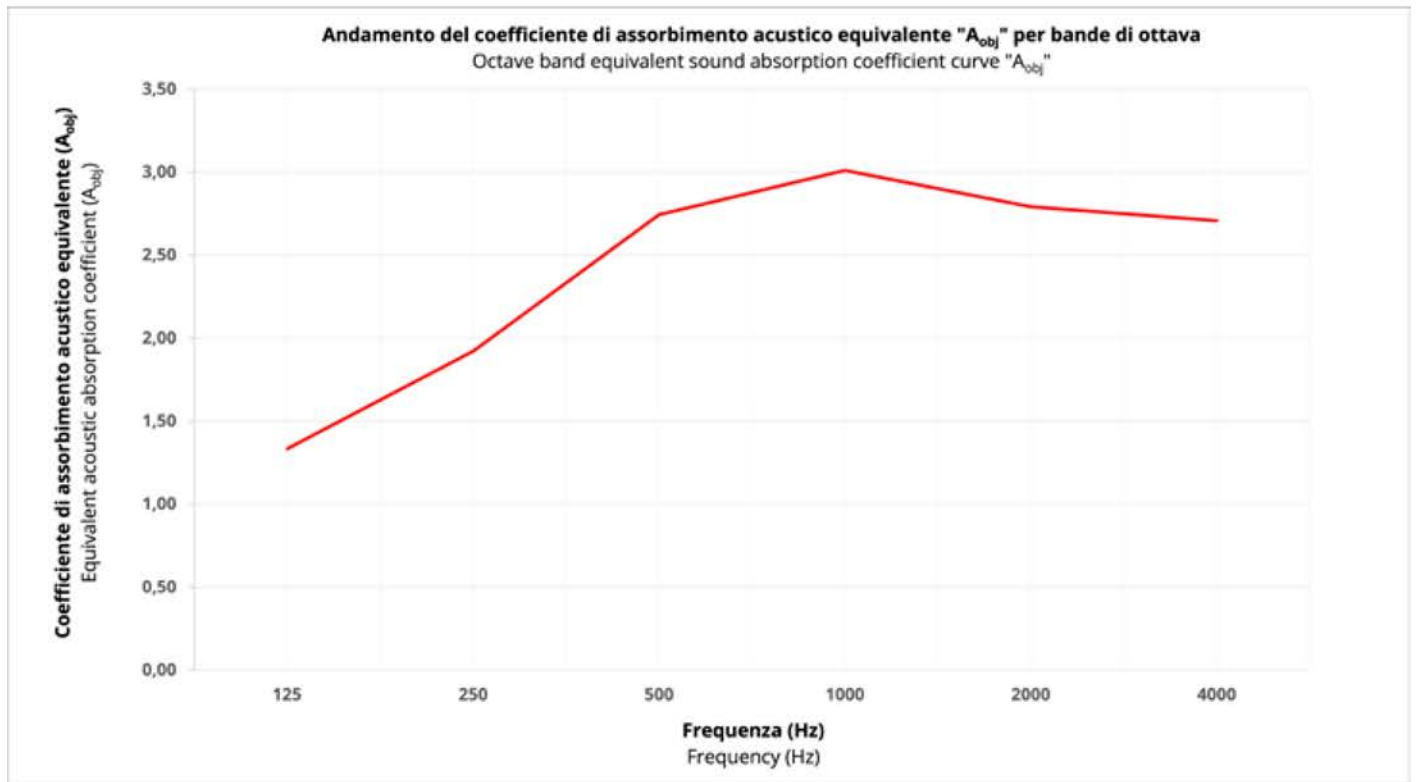

POUF VOLUMI 67 in. x 28 in. - FIBER 8 BOUCLÈ TEXTILE COVER