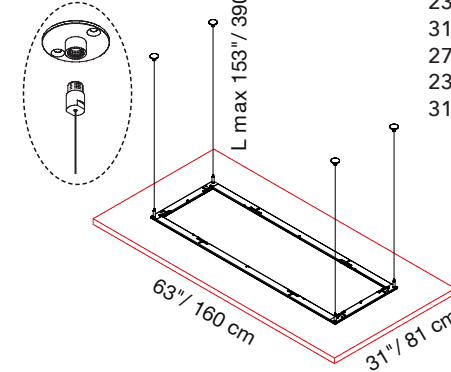

Screws to fasten bracket to wall not included.
 * Panels sold separately - For panel sizes up to 31" x 31"

4 MAGNETIC WALL MOUNTS - KIT

PANEL SIZE	PART#	QTY	FINISH
PANELS SIZES UP TO 31" x 31"	40025844	SET OF 4	STEEL

Screws to fasten bracket to wall not included.
 * Panels sold separately - For panel sizes from 31" x 35" to 47" x 63"

6 MAGNETIC WALL MOUNTS - KIT

PANEL SIZE	PART#	QTY	FINISH
PANELS SIZES UP 31" x 35"- 47" x 35"	40025866	SET OF 6	STEEL

Screws to fasten bracket to wall not included.

OPTIONAL SAFETY CABLES - PAIR

PANEL SIZE	PART#	QTY	FINISH
FITS ALL SIZES	40046007	1 PAIR	STEEL

Ø 1.50"/3.8 cm

USE WITH SNOWCUSTOM PANEL SIZES:

- 23" x 39" (60cm x 100cm) 27" x 39" (70cm x 100cm)
- 31" x 39" (80cm x 100cm) 23" x 43" (60cm x 110cm)
- 27" x 43" (70cm x 110cm) 31" x 43" (80cm x 110cm)
- 23" x 47" (60cm x 120cm) 27" x 47" (70cm x 120cm)
- 31" x 47" (80cm x 120cm)

31" x 47" CEILING SUSPENDED FRAME - KIT

PART#	QTY	FINISH
40025678	1 KIT	STEEL

Ø 1.50"/3.8 cm

USE WITH SNOWCUSTOM PANEL SIZES:

- 23" x 55" (60cm x 140cm) 27" x 55" (70cm x 140cm)
- 31" x 55" (80cm x 140cm) 23" x 59" (60cm x 150cm)
- 27" x 59" (70cm x 150cm) 31" x 59" (80cm x 150cm)
- 23" x 63" (60cm x 160cm) 27" x 63" (70cm x 160cm)
- 31" x 63" (80cm x 160cm)