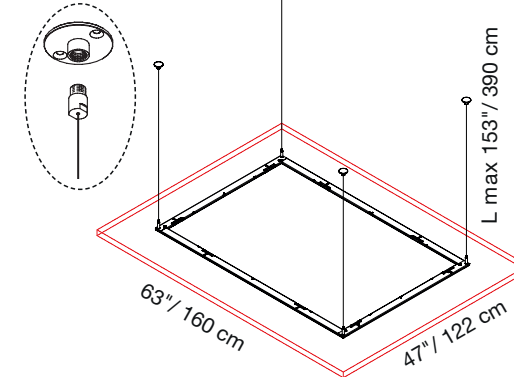

Screws to fasten bracket to wall not included.

OPTIONAL SAFETY CABLES - PAIR

PANEL SIZE	PART#	QTY	FINISH
FITS ALL SIZES	40046007	1 PAIR	STEEL

Ø 1.50"/3.8 cm

USE WITH SNOWCUSTOM PANEL SIZES:

- 23" x 39" (60cm x 100cm) 27" x 39" (70cm x 100cm)
- 31" x 39" (80cm x 100cm) 23" x 43" (60cm x 110cm)
- 27" x 43" (70cm x 110cm) 31" x 43" (80cm x 110cm)
- 23" x 47" (60cm x 120cm) 27" x 47" (70cm x 120cm)
- 31" x 47" (80cm x 120cm)

31" x 47" CEILING SUSPENDED FRAME - KIT

PART#	QTY	FINISH
40025678	1 KIT	STEEL

Ø 1.50"/3.8 cm

USE WITH SNOWCUSTOM PANEL SIZES:

- 23" x 55" (60cm x 140cm) 27" x 55" (70cm x 140cm)
- 31" x 55" (80cm x 140cm) 23" x 59" (60cm x 150cm)
- 27" x 59" (70cm x 150cm) 31" x 59" (80cm x 150cm)
- 23" x 63" (60cm x 160cm) 27" x 63" (70cm x 160cm)
- 31" x 63" (80cm x 160cm)

31" x 63" CEILING SUSPENDED FRAME - KIT

PART#	QTY	FINISH
40025676	1 KIT	STEEL

Ø 1.50"/3.8 cm

USE WITH SNOWCUSTOM PANEL SIZES:

- 39" x 39" (100cm x 100cm) 39" x 43" (100cm x 110cm)
- 39" x 47" (100cm x 120cm) 43" x 43" (110cm x 110cm)
- 43" x 47" (110cm x 120cm) 47" x 47" (120cm x 120cm)

47" x 47" CEILING SUSPENDED FRAME - KIT

PART#	QTY	FINISH
40025674	1 KIT	STEEL

Ø 1.50"/3.8 cm

USE WITH SNOWCUSTOM PANEL SIZES:

- 39" x 55" (100cm x 140cm)
- 47" x 55" (120cm x 140cm)
- 43" x 59" (110cm x 150cm)
- 39" x 63" (100cm x 160cm)
- 47" x 63" (120cm x 160cm)
- 43" x 55" (110cm x 140cm)
- 39" x 59" (100cm x 150cm)
- 47" x 59" (120cm x 150cm)
- 43" x 63" (110cm x 160cm)