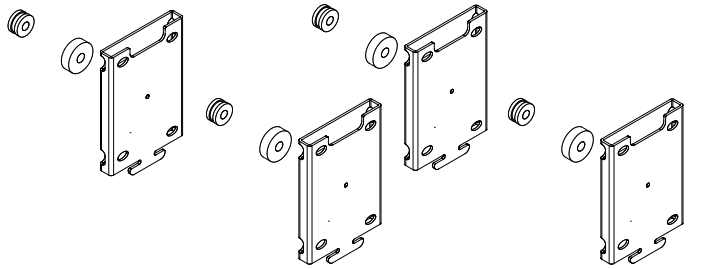

Screws to fasten bracket to wall not included.
* Panels sold separately - For panel sizes up to 31" x 31"