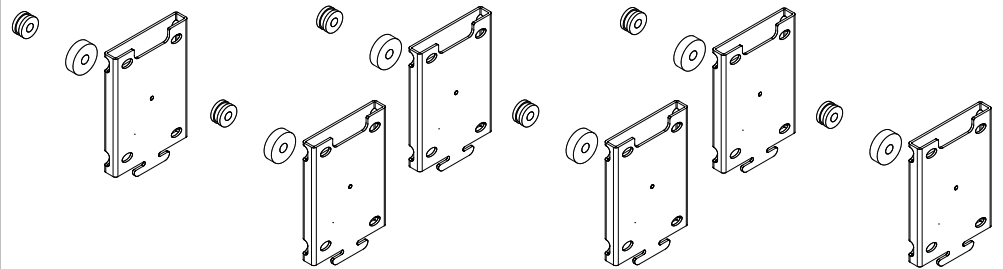

4 MAGNETIC WALL MOUNTS - KIT

PANEL SIZE	PART#	QTY	FINISH
PANELS SIZES UP TO 31" x 31"	40025844	SET OF 4	STEEL

Screws to fasten bracket to wall not included.
* Panels sold separately - For panel sizes from 31" x 35" to 47" x 63"