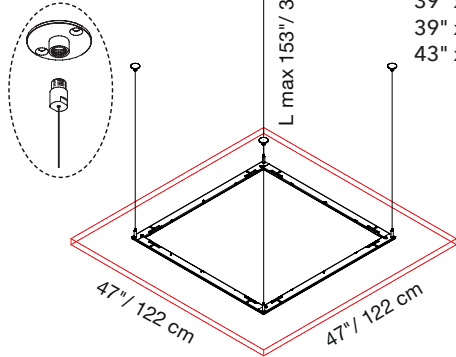

Screws to fasten bracket to wall not included.
 * Panels sold separately - For panel sizes from 31" x 35" to 47" x 63"

6 MAGNETIC WALL MOUNTS - KIT

PANEL SIZE	PART#	QTY	FINISH
PANELS SIZES UP 31" x 35"- 47" x 35"	40025866	SET OF 6	STEEL

Screws to fasten bracket to wall not included.

OPTIONAL SAFETY CABLES - PAIR

PANEL SIZE	PART#	QTY	FINISH
FITS ALL SIZES	40046007	1 PAIR	STEEL

Ø 1.50"/3.8 cm

USE WITH SNOWCUSTOM PANEL SIZES:

- 23" x 39" (60cm x 100cm) 27" x 39" (70cm x 100cm)
- 31" x 39" (80cm x 100cm) 23" x 43" (60cm x 110cm)
- 27" x 43" (70cm x 110cm) 31" x 43" (80cm x 110cm)
- 23" x 47" (60cm x 120cm) 27" x 47" (70cm x 120cm)
- 31" x 47" (80cm x 120cm)

31" x 47" CEILING SUSPENDED FRAME - KIT

PART#	QTY	FINISH
40025678	1 KIT	STEEL

Ø 1.50"/3.8 cm

USE WITH SNOWCUSTOM PANEL SIZES:

- 23" x 55" (60cm x 140cm) 27" x 55" (70cm x 140cm)
- 31" x 55" (80cm x 140cm) 23" x 59" (60cm x 150cm)
- 27" x 59" (70cm x 150cm) 31" x 59" (80cm x 150cm)
- 23" x 63" (60cm x 160cm) 27" x 63" (70cm x 160cm)
- 31" x 63" (80cm x 160cm)

31" x 63" CEILING SUSPENDED FRAME - KIT

PART#	QTY	FINISH
40025676	1 KIT	STEEL

Ø 1.50"/3.8 cm

USE WITH SNOWCUSTOM PANEL SIZES:

- 39" x 39" (100cm x 100cm) 39" x 43" (100cm x 110cm)
- 39" x 47" (100cm x 120cm) 43" x 43" (110cm x 110cm)
- 43" x 47" (110cm x 120cm) 47" x 47" (120cm x 120cm)