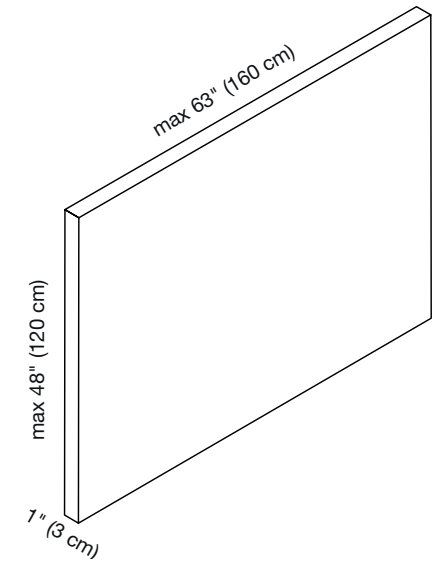

SNOWCUSTOM AVAILABLE COLORS

PLEASE NOTE: SWATCH MEMO SAMPLES AVAILABLE UPON REQUEST. CUSTOM ORDER: LEAD TIME 12-14 WEEKS (MONTH OF AUGUST EXCLUDED)