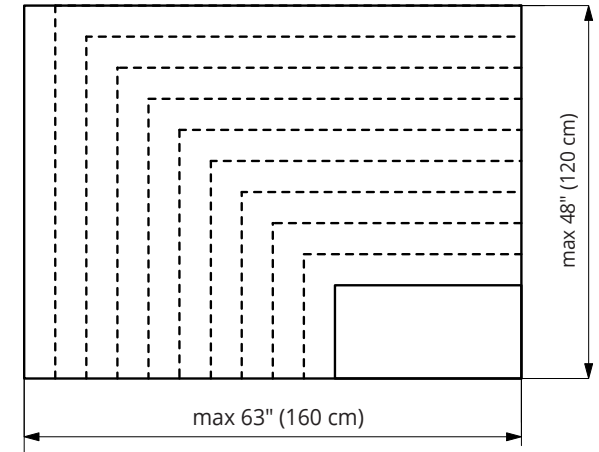

SNOWCUSTOM AVAILABLE COLORS

PLEASE NOTE: SWATCH MEMO SAMPLES AVAILABLE UPON REQUEST. CUSTOM ORDER: LEAD TIME 12-14 WEEKS (MONTH OF AUGUST EXCLUDED)