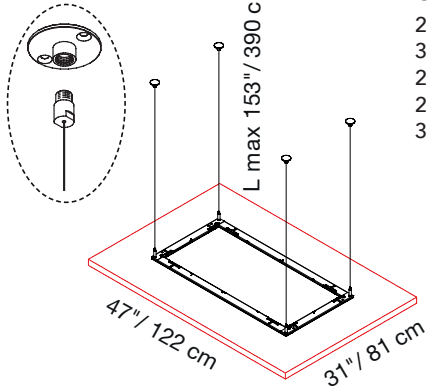

Screws to fasten bracket to wall not included.
 * Panels sold separately - For panel sizes up to 31" x 31"

4 MAGNETIC WALL MOUNTS - KIT

PANEL SIZE	PART#	QTY	FINISH
PANELS SIZES UP TO 31" x 31"	40025844	SET OF 4	STEEL

Screws to fasten bracket to wall not included.
 * Panels sold separately - For panel sizes from 31" x 35" to 47" x 63"

6 MAGNETIC WALL MOUNTS - KIT

PANEL SIZE	PART#	QTY	FINISH
PANELS SIZES UP 31" x 35"- 47" x 35"	40025866	SET OF 6	STEEL

Screws to fasten bracket to wall not included.

OPTIONAL SAFETY CABLES - PAIR

PANEL SIZE	PART#	QTY	FINISH
FITS ALL SIZES	40046007	1 PAIR	STEEL

Ø 1.50"/3.8 cm

USE WITH SNOWCUSTOM PANEL SIZES:

- 23" x 39" (60cm x 100cm) 27" x 39" (70cm x 100cm)
- 31" x 39" (80cm x 100cm) 23" x 43" (60cm x 110cm)
- 27" x 43" (70cm x 110cm) 31" x 43" (80cm x 110cm)
- 23" x 47" (60cm x 120cm) 27" x 47" (70cm x 120cm)
- 31" x 47" (80cm x 120cm)

31" x 47" CEILING SUSPENDED FRAME - KIT

PART#	QTY	FINISH
40025678	1 KIT	STEEL

Ø 1.50"/3.8 cm

USE WITH SNOWCUSTOM PANEL SIZES:

- 23" x 55" (60cm x 140cm) 27" x 55" (70cm x 140cm)
- 31" x 55" (80cm x 140cm) 23" x 59" (60cm x 150cm)
- 27" x 59" (70cm x 150cm) 31" x 59" (80cm x 150cm)
- 23" x 63" (60cm x 160cm) 27" x 63" (70cm x 160cm)
- 31" x 63" (80cm x 160cm)