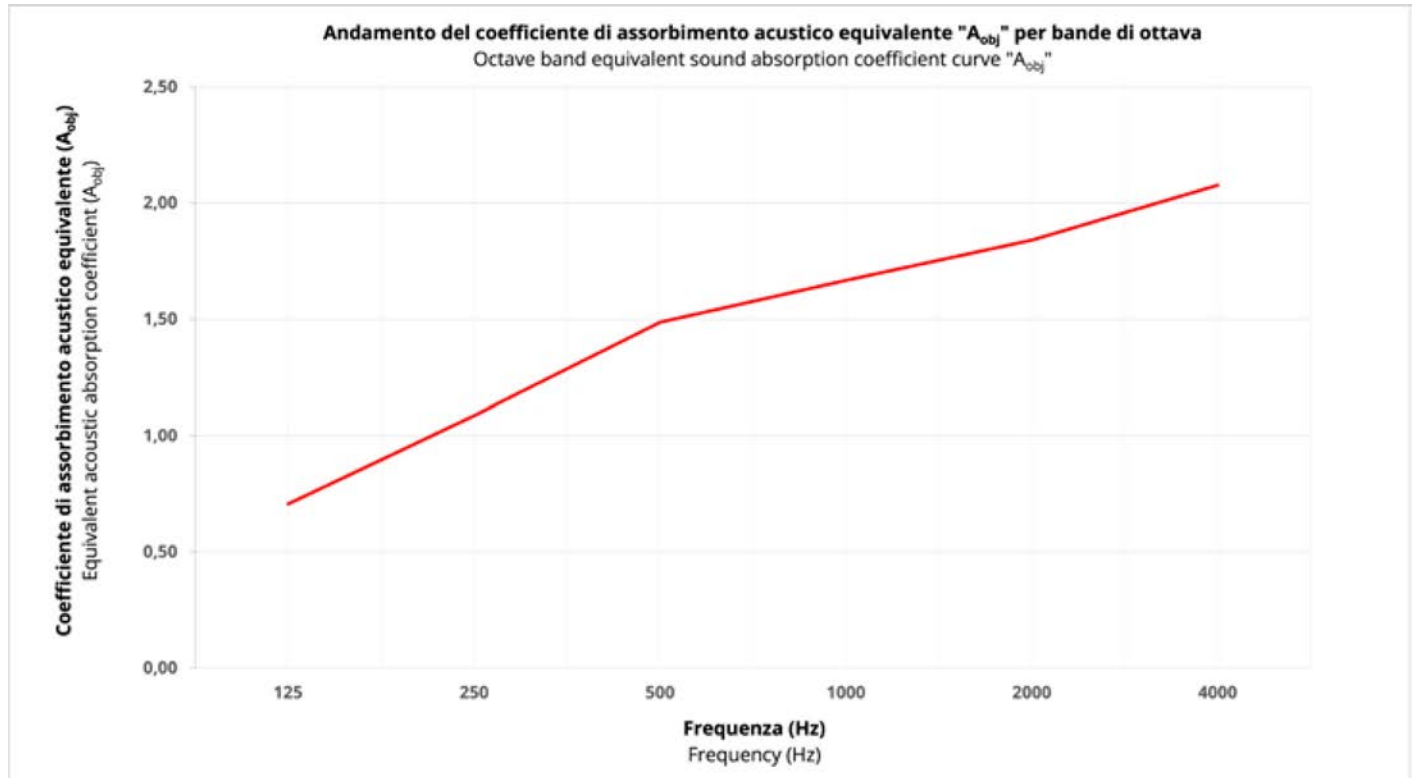

SOFA SNOWKING 7DDQ1-F6 - FIBER 6 VELVET TEXTILE COVER