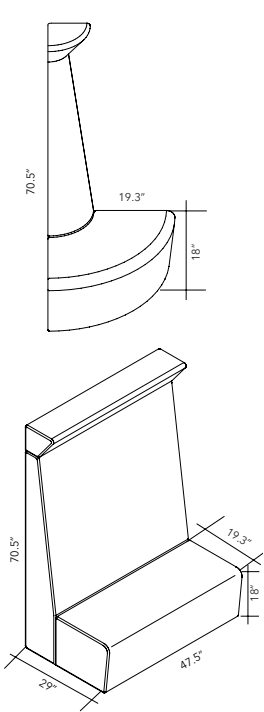

SNOWKING

ACOUSTIC PERFORMANCE

MEASUREMENT OF SOUND ABSORPTION COEFFICIENT CALCULATED ACCORDING TO ISO:354:2003 / ASTM C423 FREQUENCY Hz / Aobj (Aobj value = Sabins of absorption in the product in square feet)

(where Aobj is the equivalent sound absorption area of a 100% sound absorbing material, and one square foot of 100% sound absorbing material has a value of one Sabin).