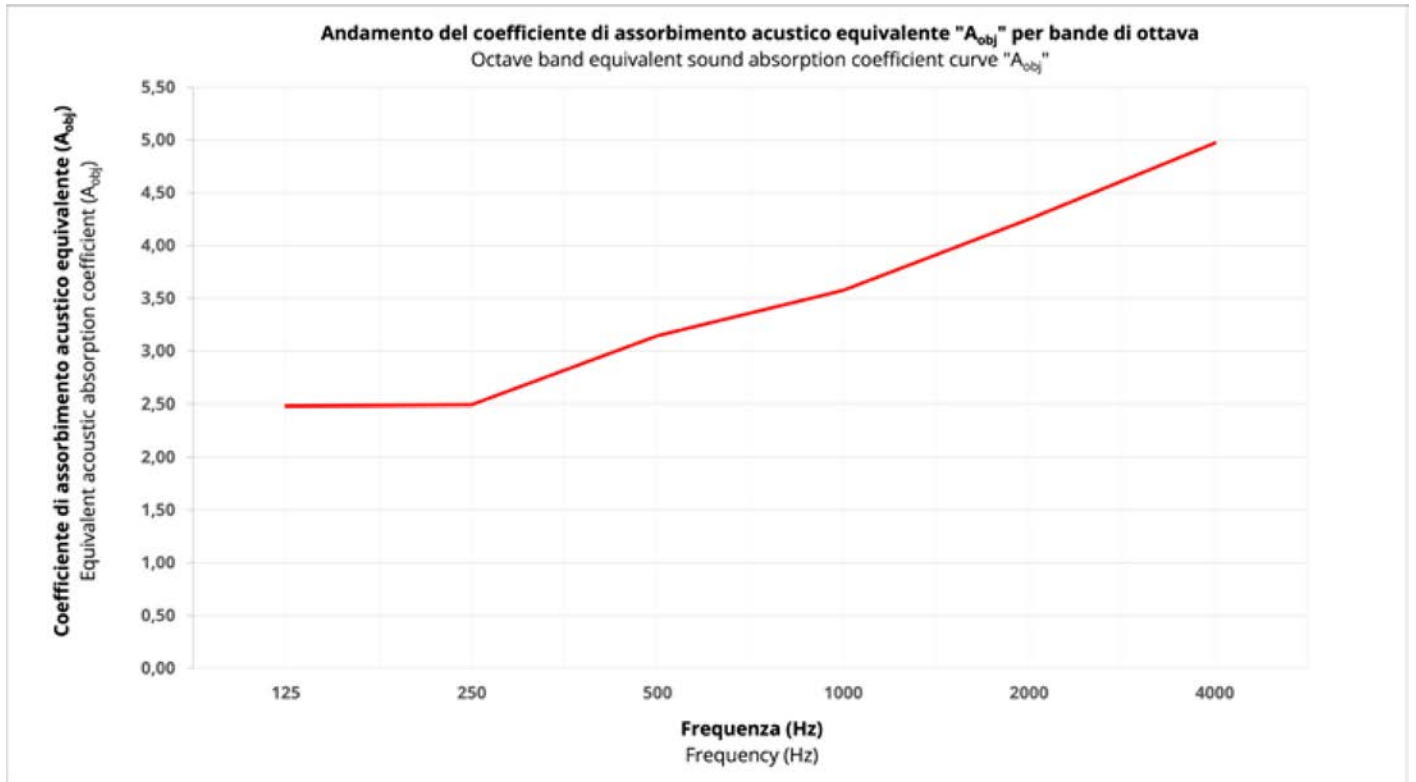

SNOWKING

SOFA SNOWKING 7DDQ2-F6 - FIBER 6 VELVET TEXTILE COVER