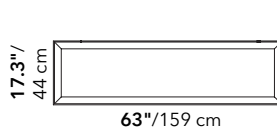

PAGODA PANELS ONLY

* Please specify frame and cables on page 90

COLOR	PART#	PART#	PART#
WHITE - 0012	40025595	40025649	40025002
SILVER GRAY - 8004	40025596	40025650	40025001
CHARCOAL GRAY - 8007	40025597	40025651	40025003
SLATE BLUE - 6046	40025605	40025659	40025295
BEIGE - 1008	40025598**	40025652**	40020055
DOVE GRAY - 2005	40025599**	40025653**	40025004
SUN YELLOW - 3008	40025600**	40025654**	40020056**
CARROT ORANGE - 4030	40025601**	40025655**	40025006
RED - 4027	40025602**	40025656**	40020057
RUSTIC BRICK - 4086	40025604**	40025658**	40025287**
OLIVE GREEN - 7004	40025603**	40025657**	40020058
DARK TEAL - 6075	40025606**	40025660**	40023128**
BLUE - 6071	_____	_____	40025005
COOL WHITE - 8002	_____	40025679**	40025664**
	●SPECIAL ORDER COLOR MOQ: 60	●SPECIAL ORDER COLOR MOQ: 50	●SPECIAL ORDER COLOR MOQ: 50

Refer to pages 6 - 9 for larger swatches

Quick Ship panels only show the part number without additional notation.
Call your representative for stock levels and availability.

** = EXTENDED LEAD TIME

EXTENDED LEAD TIME COLORS REQUIRE: UP TO 10-12 WEEKS

PANELS AVAILABLE IN SPECIAL ORDER COLORS.
PLEASE REFER TO THE COLOR OPTIONS ON PAGES 6, 7 & 8.
SPECIAL ORDER COLORS REQUIRE:

- MOQ VARIES FROM SIZE TO SIZE, REFERENCE ●
- LEAD TIME UP TO 14-16 WEEKS
- +10% CUSTOM SERVICE FEE