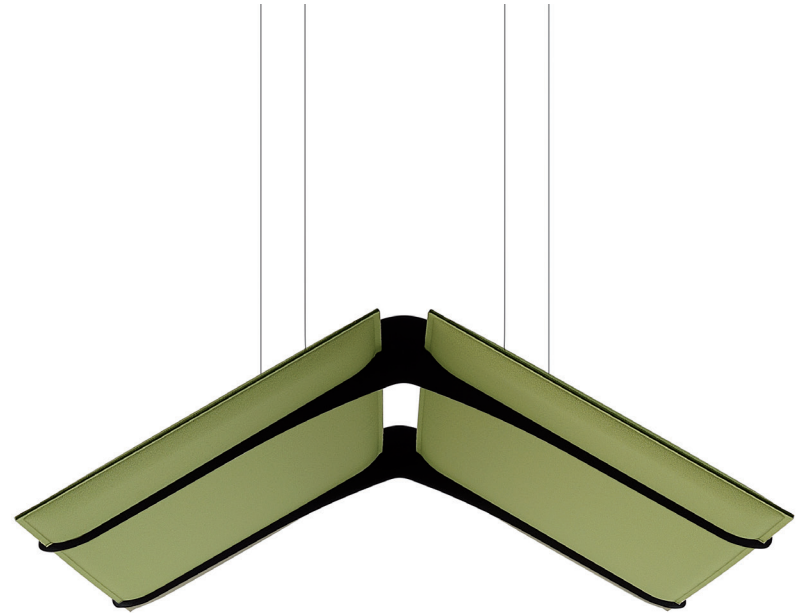

PAGODA

Sound-absorbing suspended panels double as a lampshade. The painted steel frame supports two Snowsound panels, available in various sizes. The panels are angled and spaced to allow the passage of different light sources between them. The suspension cables are height-adjustable.

- Polyester internal padding with Snowsound technology, polyester covering in Trevira CS® fabric
- Single material and 100% recyclable
- Eco friendly - Greenguard Gold
- Durable, tackable double-sided surface
- Patented variable density composition
- Class A sound absorption with NRC 1.0 (ISO 354/ASTM C423/ISO 11654)
- Absorbs 94% of human speech frequencies
- Class A fire and smoke safety (UL 723/ASTM E84)
- CAL 133, 117 pass
- Sleek profile at only 1.4" thick
- Ceiling suspended
- CE certified for ceiling application