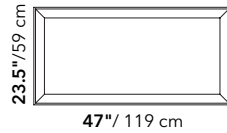

PAGODA PANELS ONLY

* Please specify frame and cables on page 90

COLOR	PART#	PART#	PART#
WHITE - 0012	40025595	40025649	40025002
SILVER GRAY - 8004	40025596	40025650	40025001
CHARCOAL GRAY - 8007	40025597	40025651	40025003
SLATE BLUE - 6046	40025605	40025659	40025295
BEIGE - 1008	40025598**	40025652**	40020055
DOVE GRAY - 2005	40025599**	40025653**	40025004
SUN YELLOW - 3008	40025600**	40025654**	40020056**
CARROT ORANGE - 4030	40025601**	40025655**	40025006
RED - 4027	40025602**	40025656**	40020057
RUSTIC BRICK - 4086	40025604**	40025658**	40025287**
OLIVE GREEN - 7004	40025603**	40025657**	40020058
DARK TEAL - 6075	40025606**	40025660**	40023128**
BLUE - 6071	_____	_____	40025005
COOL WHITE - 8002	_____	40025679**	40025664**
	●SPECIAL ORDER COLOR MOQ: 60	●SPECIAL ORDER COLOR MOQ: 50	●SPECIAL ORDER COLOR MOQ: 50

Refer to pages 6 - 9 for larger swatches

Quick Ship panels only show the part number without additional notation.
Call your representative for stock levels and availability.

** = EXTENDED LEAD TIME

EXTENDED LEAD TIME COLORS REQUIRE: UP TO 10-12 WEEKS

PANELS AVAILABLE IN SPECIAL ORDER COLORS.
PLEASE REFER TO THE COLOR OPTIONS ON PAGES 6, 7 & 8.
SPECIAL ORDER COLORS REQUIRE:

- MOQ VARIES FROM SIZE TO SIZE, REFERENCE ●
- LEAD TIME UP TO 14-16 WEEKS
- +10% CUSTOM SERVICE FEE