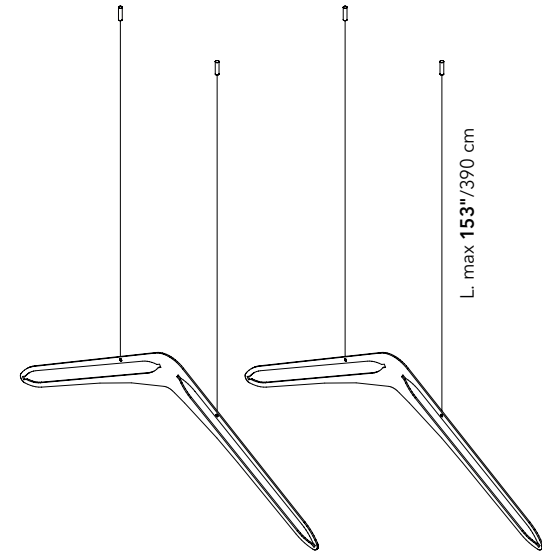

23.5" PAGODA CEILING - FRAME AND CABLES ONLY

PANELS	PART#	QTY	FINISH
17.3" x 63" 44 x 159 cm	PAG44-BK	1 PAIR	MATTE BLACK

PANELS	PART#	QTY	FINISH
23.5" x 47"/63" 59 x 119/159 cm	PAG59-BK	1 PAIR	MATTE BLACK

* Panels sold separately - Please specify panels separately - see page 89

* Panels sold separately - Please specify panels separately - see page 89