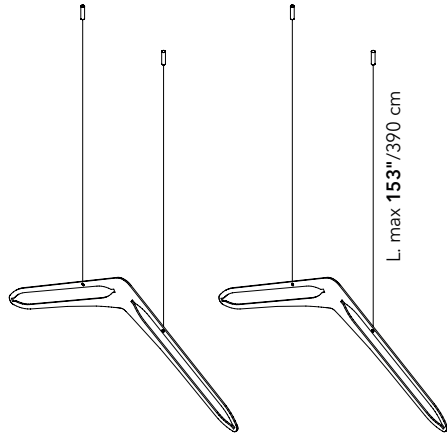

17.3" PAGODA CEILING - FRAME AND CABLES ONLY