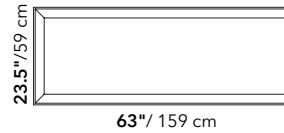

PAGODA PANELS ONLY

* Please specify frame and cables on page 90

COLOR	PART#	PART#	PART#
WHITE - 0012	40025595	40025649	40025002
SILVER GRAY - 8004	40025596	40025650	40025001
CHARCOAL GRAY - 8007	40025597	40025651	40025003
SLATE BLUE - 6046	40025605	40025659	40025295
BEIGE - 1008	40025598**	40025652**	40020055
DOVE GRAY - 2005	40025599**	40025653**	40025004
SUN YELLOW - 3008	40025600**	40025654**	40020056**
CARROT ORANGE - 4030	40025601**	40025655**	40025006
RED - 4027	40025602**	40025656**	40020057
RUSTIC BRICK - 4086	40025604**	40025658**	40025287**
OLIVE GREEN - 7004	40025603**	40025657**	40020058
DARK TEAL - 6075	40025606**	40025660**	40023128**
BLUE - 6071	_____	_____	40025005
COOL WHITE - 8002	_____	40025679**	40025664**
	●SPECIAL ORDER COLOR MOQ: 60	●SPECIAL ORDER COLOR MOQ: 50	●SPECIAL ORDER COLOR MOQ: 50

Refer to pages 6 - 9 for larger swatches

Quick Ship panels only show the part number without additional notation.
Call your representative for stock levels and availability.

** = EXTENDED LEAD TIME

EXTENDED LEAD TIME COLORS REQUIRE: UP TO 10-12 WEEKS

PANELS AVAILABLE IN SPECIAL ORDER COLORS.
PLEASE REFER TO THE COLOR OPTIONS ON PAGES 6, 7 & 8.
SPECIAL ORDER COLORS REQUIRE:

- MOQ VARIES FROM SIZE TO SIZE, REFERENCE ●
- LEAD TIME UP TO 14-16 WEEKS
- +10% CUSTOM SERVICE FEE